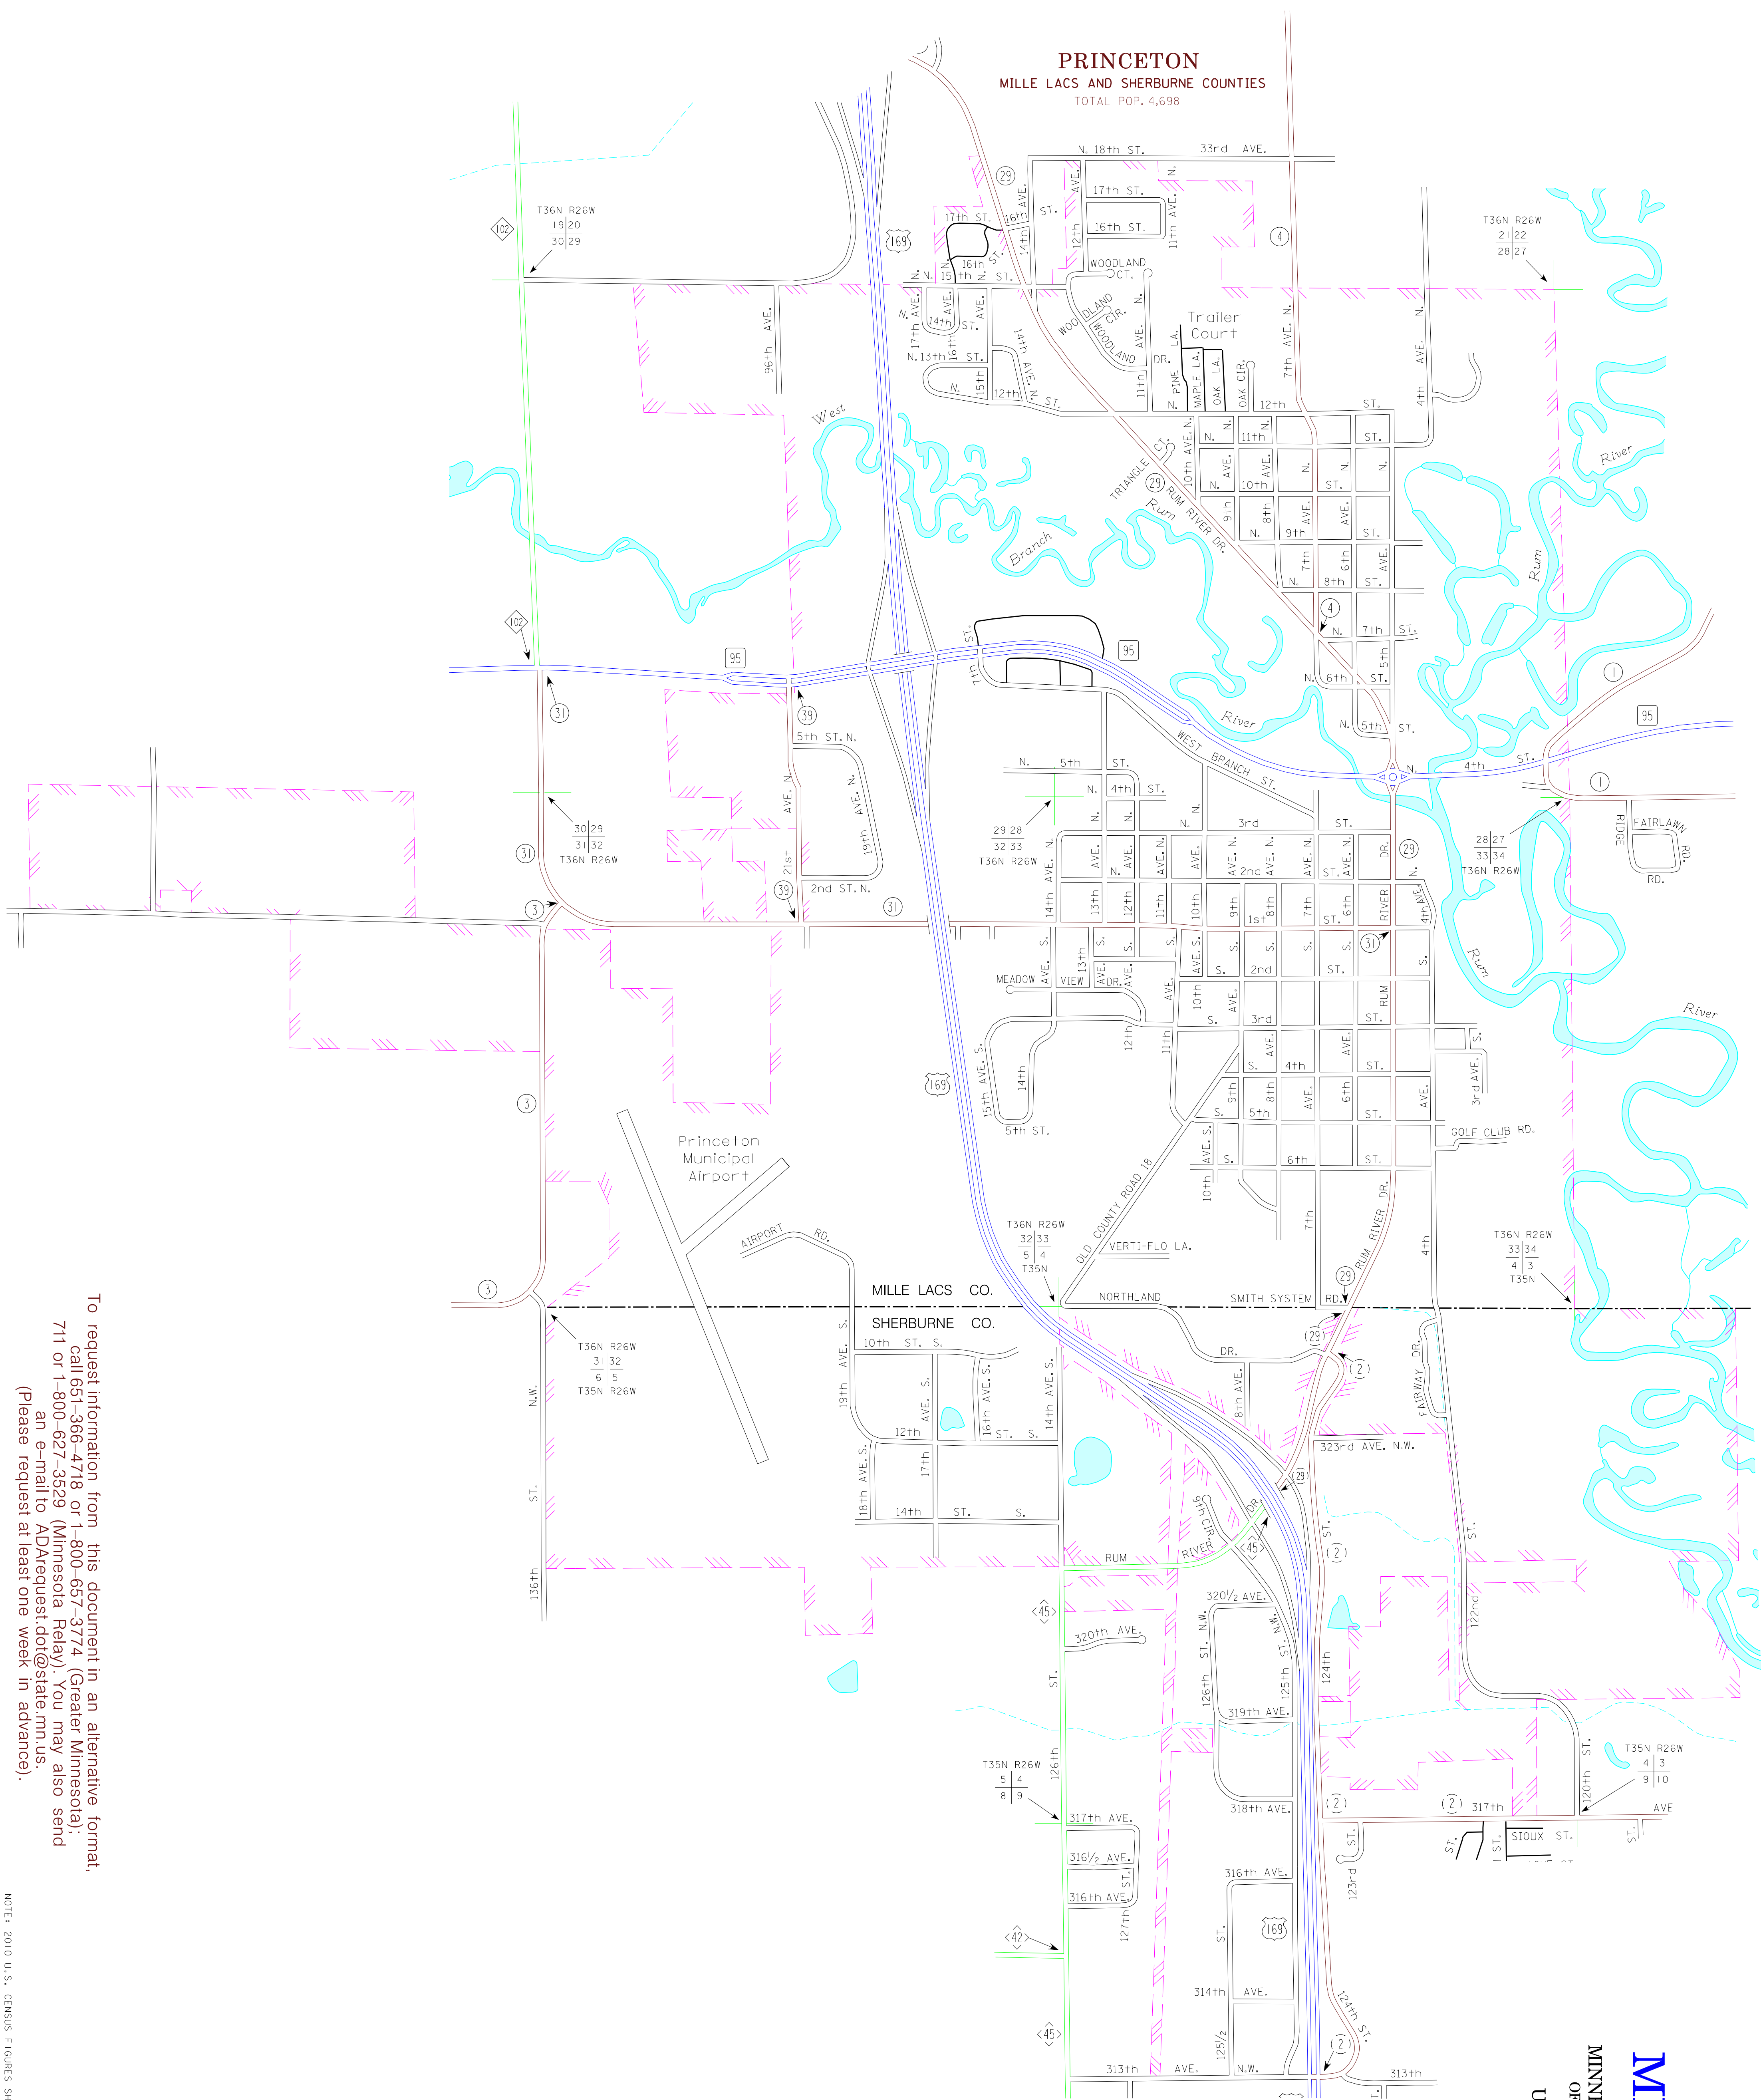

PRINCETON
 MILLE LACS AND SHERBURNE COUNTIES
 TOTAL POP. 4,698

MILLE LACS CO.

PREPARED BY THE
 MINNESOTA DEPARTMENT OF TRANSPORTATION
 OFFICE OF TRANSPORTATION DATA & ANALYSIS
 IN COOPERATION WITH
 U.S. DEPARTMENT OF TRANSPORTATION
 FEDERAL HIGHWAY ADMINISTRATION

2011
 BASIC DATA - 2009

LEGEND

- INTERSTATE TRUNK HIGHWAY.....(35)
- U.S. TRUNK HIGHWAY.....(15)
- STATE TRUNK HIGHWAY.....(15)
- COUNTY STATE AID HIGHWAY.....(20)
- COUNTY ROAD.....(20)
- PUBLIC ROAD.....(20)
- PRIVATE ROAD.....(20)
- CORPORATE LIMITS.....(20)

MUNICIPALITIES SHOWN ON THIS SHEET
 PRINCETON

NOTE: 2010 U.S. CENSUS FIGURES SHOWN FOR ALL MUNICIPALITIES UNLESS OTHERWISE STATED.