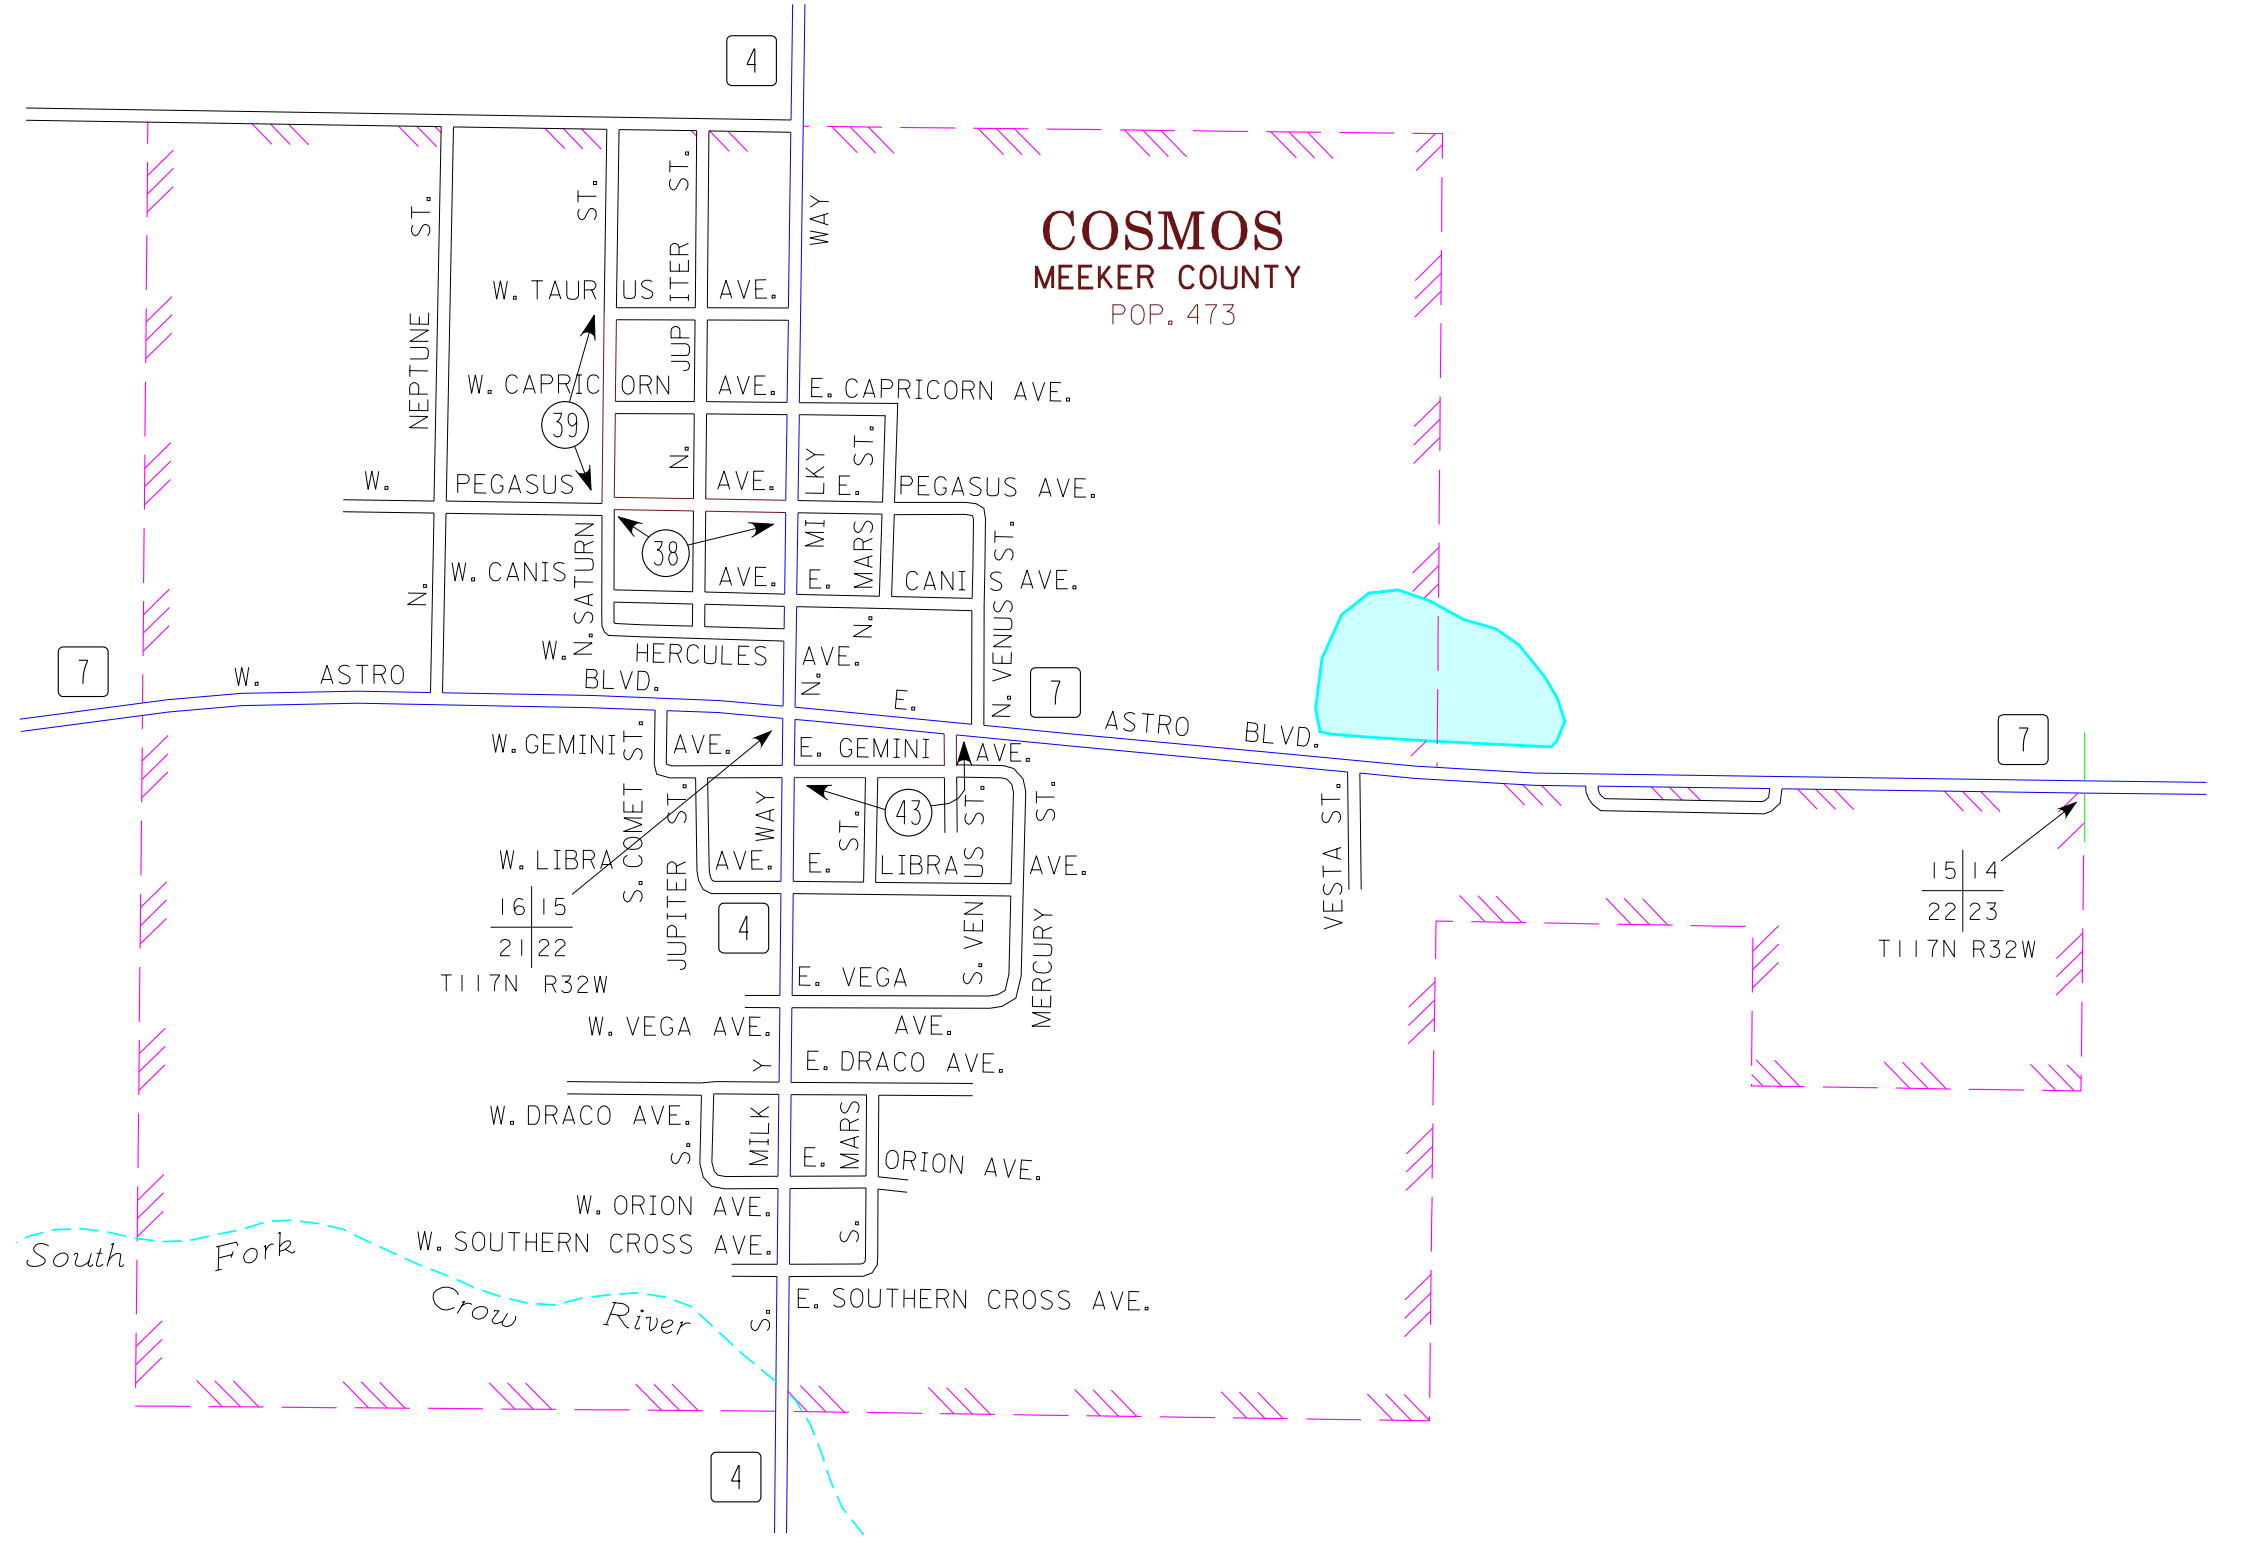

MUNICIPALITIES OF
MEEKER CO.

PREPARED BY THE
MINNESOTA DEPARTMENT OF TRANSPORTATION
OFFICE OF TRANSPORTATION DATA & ANALYSIS
IN COOPERATION WITH
U.S. DEPARTMENT OF TRANSPORTATION
FEDERAL HIGHWAY ADMINISTRATION

2011
BASIC DATA - 2010

LEGEND

- INTERSTATE TRUNK HIGHWAY..... (35)
- U.S. TRUNK HIGHWAY..... (12)
- STATE TRUNK HIGHWAY..... (55)
- COUNTY STATE AID HIGHWAY..... (24)
- COUNTY ROAD..... (14)
- PUBLIC ROAD.....
- PRIVATE ROAD.....
- CORPORATE LIMITS.....

1. MUNICIPALITIES SHOWN
   ON THIS SHEET
2. CEDAR MILLS
   - COSMOS
   - DARWIN
   - DASSEL

NOTE: 2010 U.S. CENSUS FIGURES SHOWN FOR ALL MUNICIPALITIES UNLESS OTHERWISE STATED.