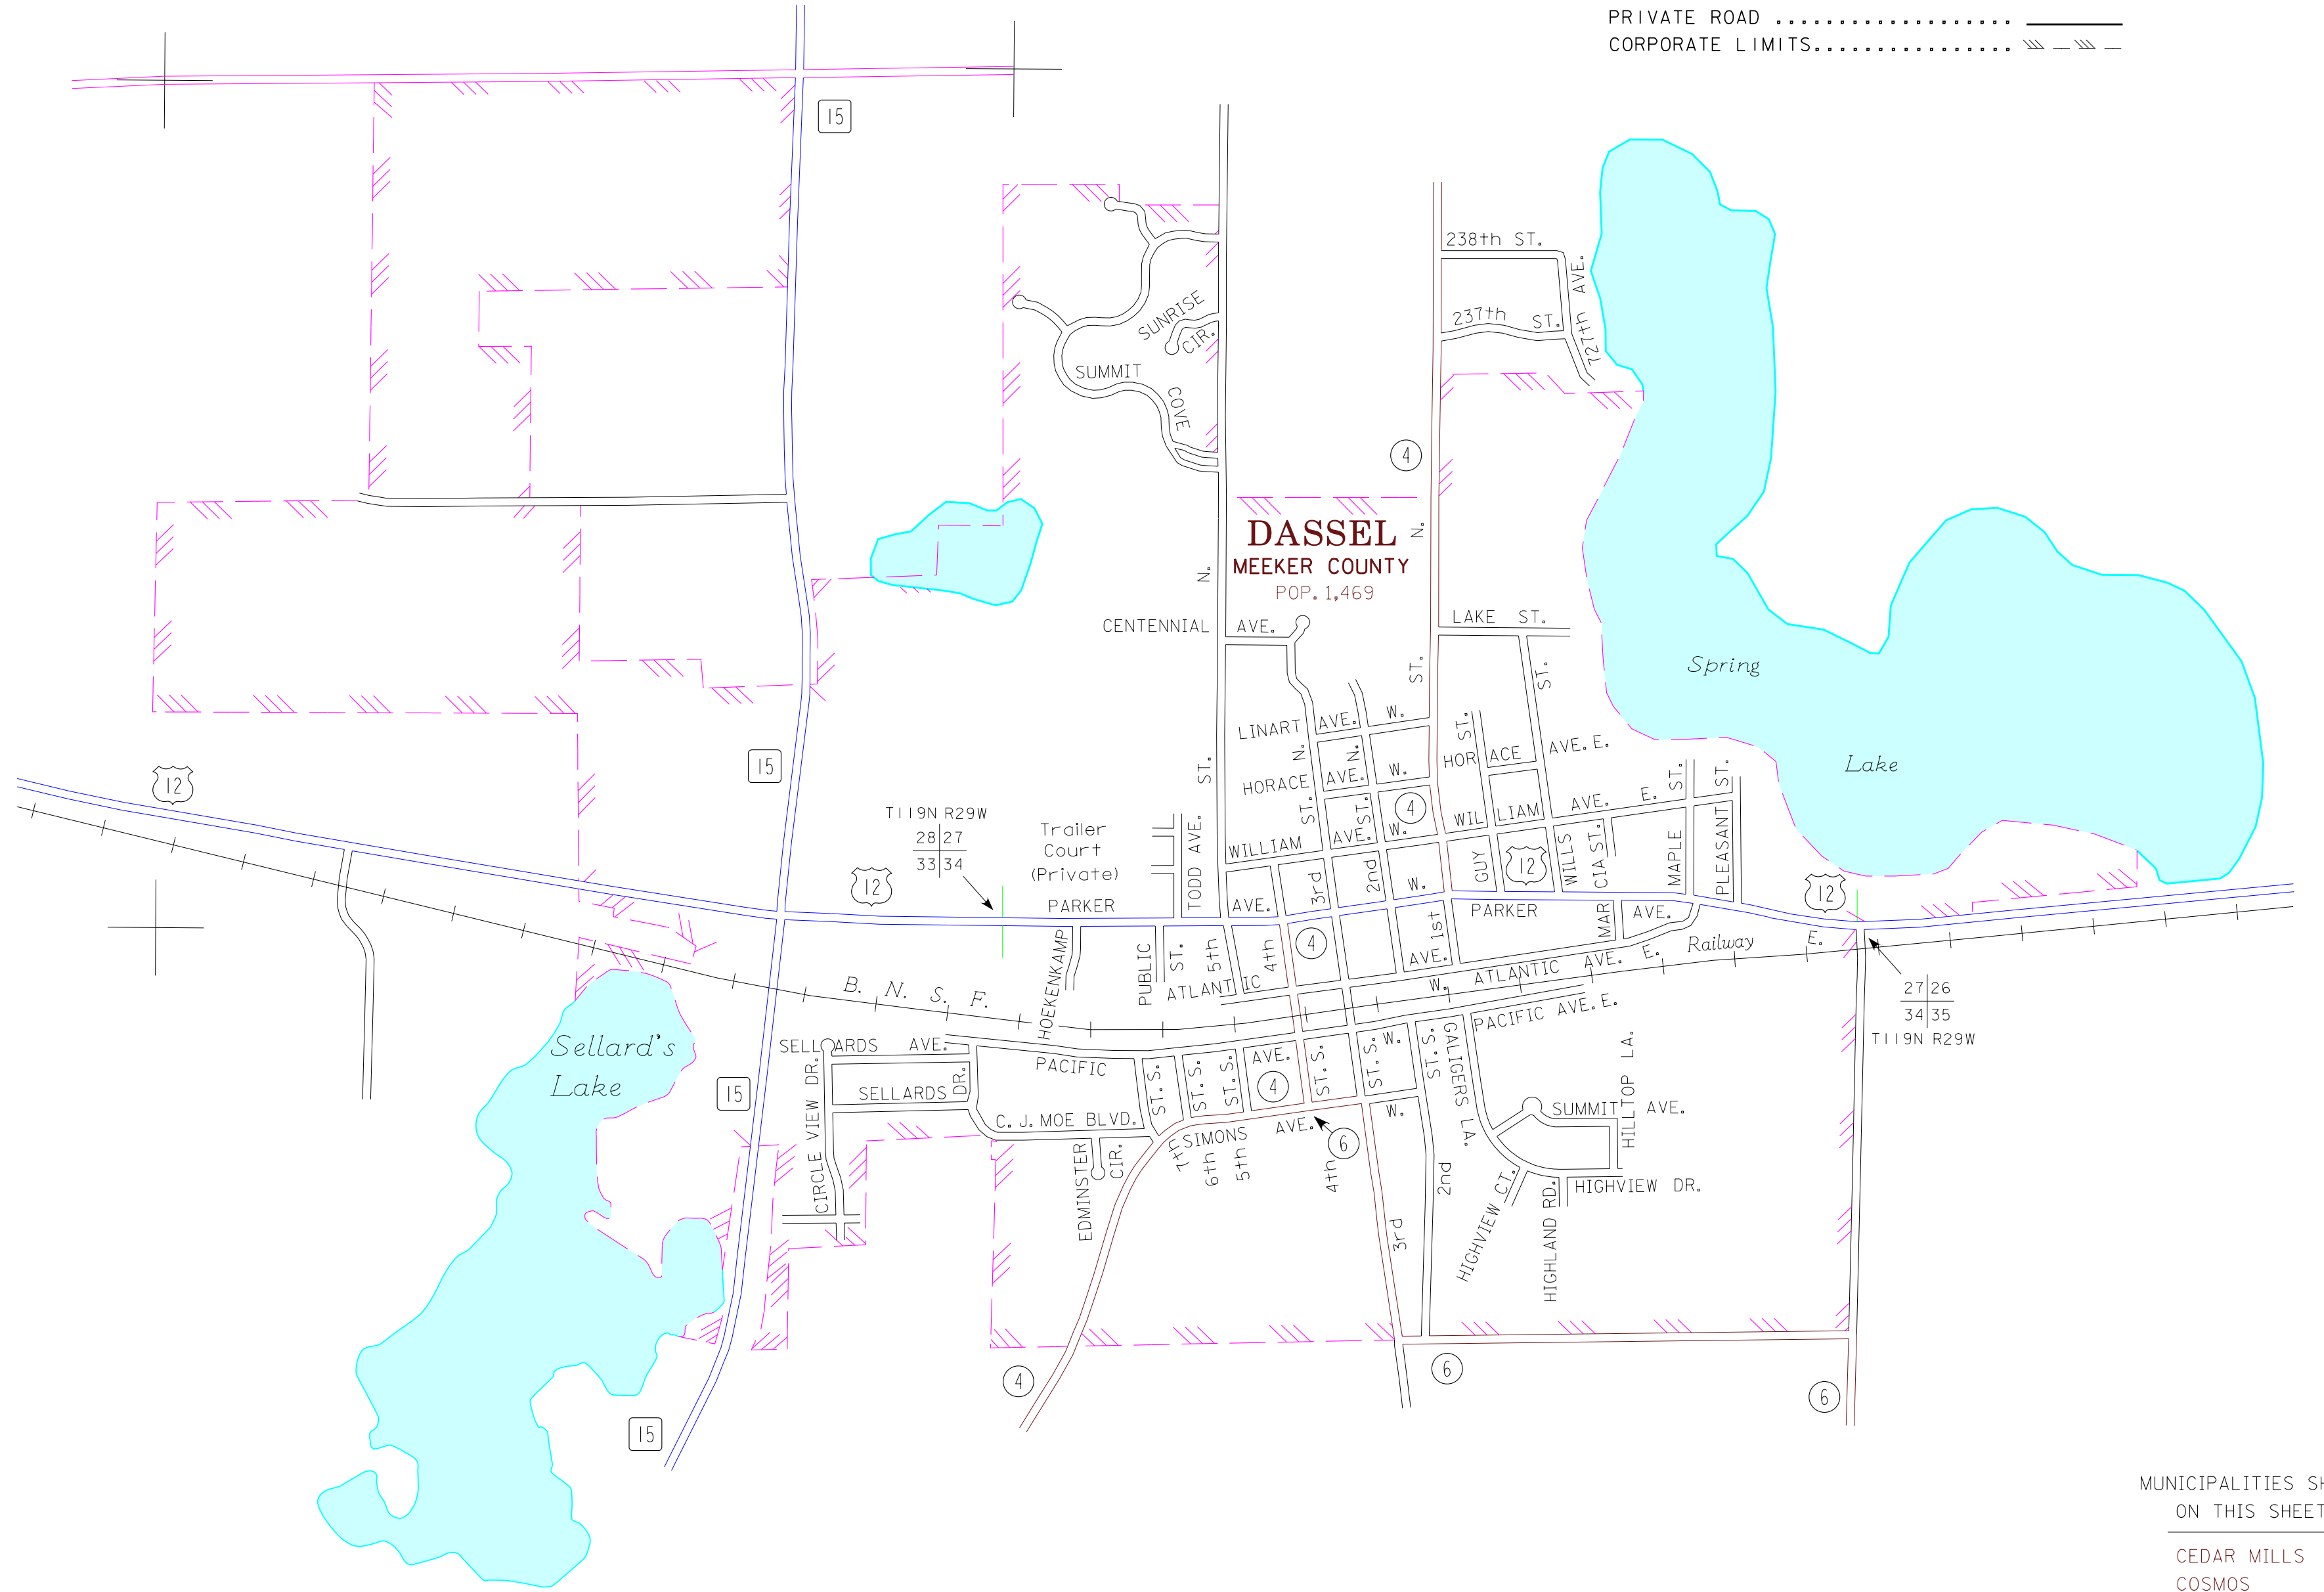

MUNICIPALITIES OF
MEEKER CO.

PREPARED BY THE
MINNESOTA DEPARTMENT OF TRANSPORTATION
OFFICE OF TRANSPORTATION DATA & ANALYSIS
IN COOPERATION WITH
U.S. DEPARTMENT OF TRANSPORTATION
FEDERAL HIGHWAY ADMINISTRATION

2011
BASIC DATA - 2010

LEGEND

- INTERSTATE TRUNK HIGHWAY..... (35)
- U.S. TRUNK HIGHWAY..... (12)
- STATE TRUNK HIGHWAY..... (55)
- COUNTY STATE AID HIGHWAY..... (24)
- COUNTY ROAD..... (14)
- PUBLIC ROAD.....
- PRIVATE ROAD.....
- CORPORATE LIMITS.....

1. MUNICIPALITIES SHOWN
   ON THIS SHEET
2. CEDAR MILLS
   - COSMOS
   - DARWIN
   - DASSEL

NOTE: 2010 U.S. CENSUS FIGURES SHOWN FOR ALL MUNICIPALITIES UNLESS OTHERWISE STATED.