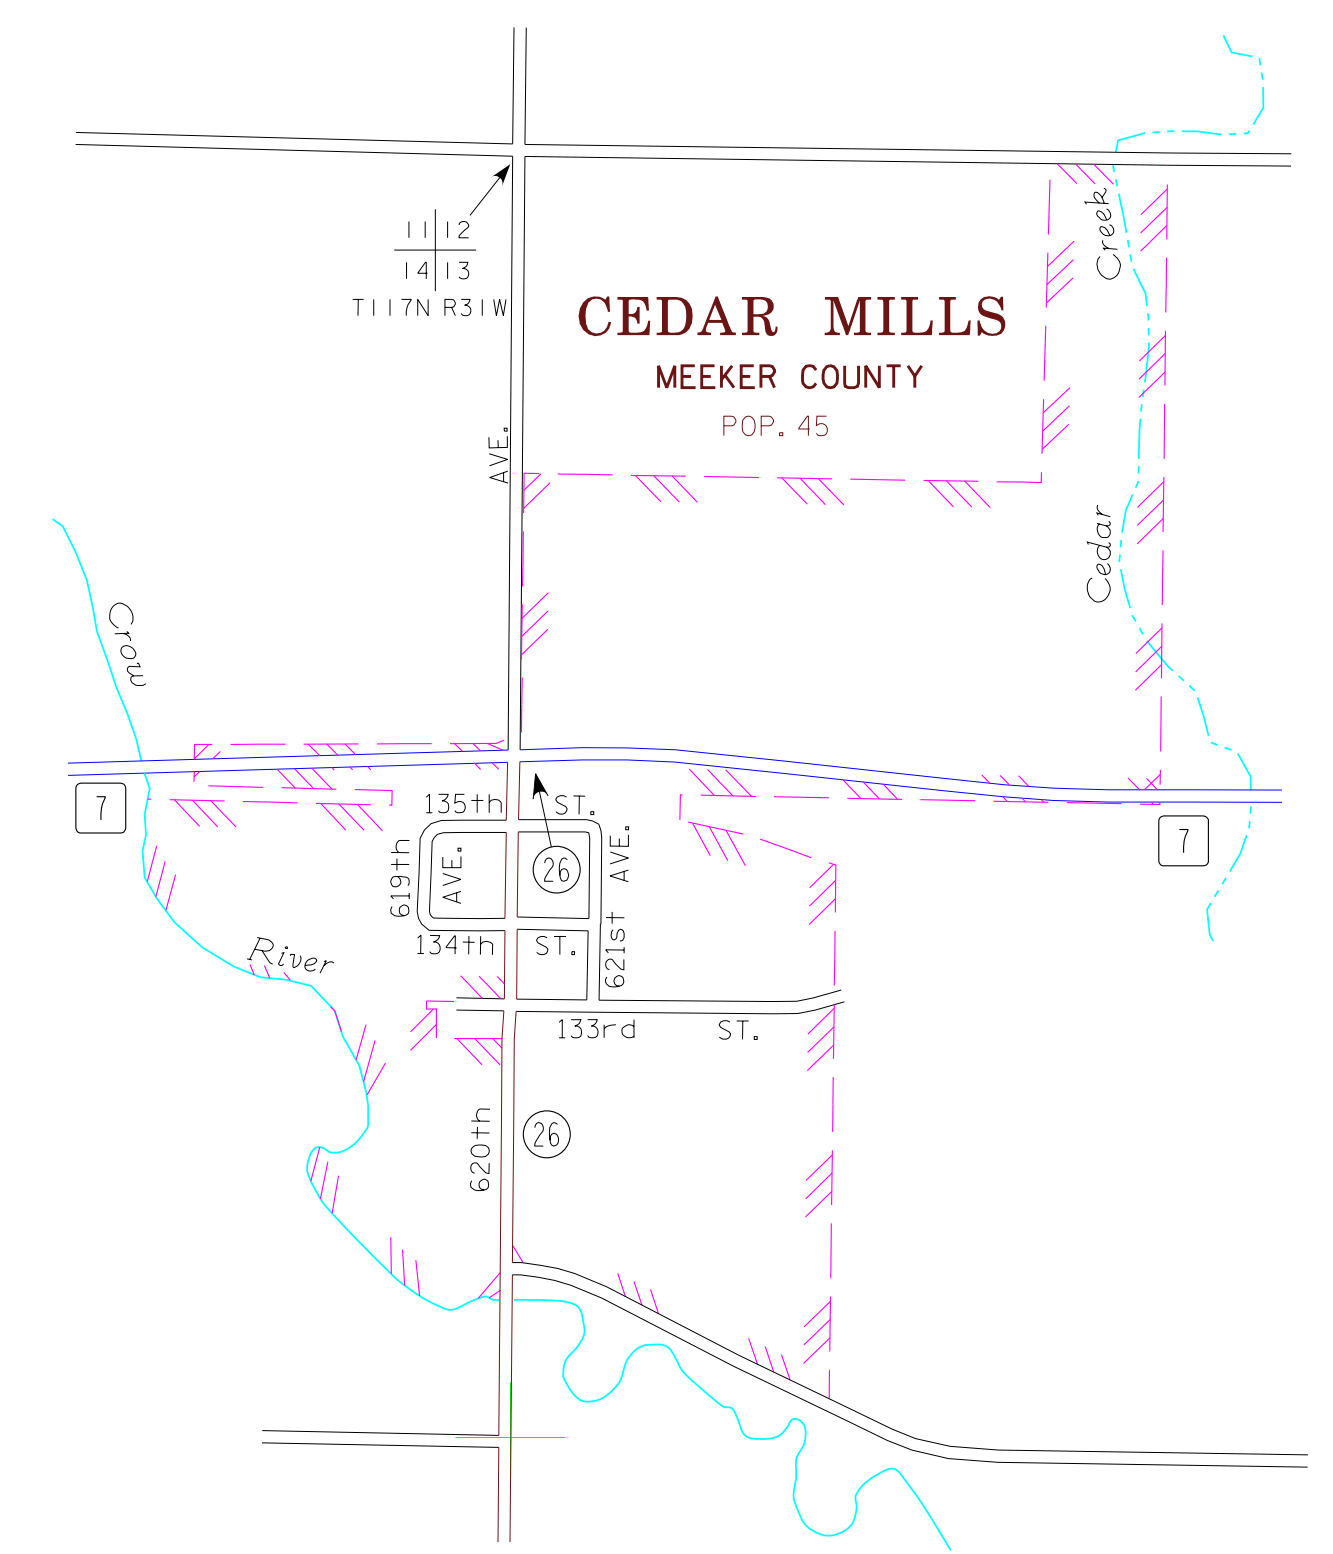

MUNICIPALITIES OF
MEEKER CO.

PREPARED BY THE
MINNESOTA DEPARTMENT OF TRANSPORTATION
OFFICE OF TRANSPORTATION DATA & ANALYSIS
IN COOPERATION WITH
U.S. DEPARTMENT OF TRANSPORTATION
FEDERAL HIGHWAY ADMINISTRATION

2011
BASIC DATA - 2010

LEGEND

- INTERSTATE TRUNK HIGHWAY..... (35)
- U.S. TRUNK HIGHWAY..... (12)
- STATE TRUNK HIGHWAY..... (55)
- COUNTY STATE AID HIGHWAY..... (24)
- COUNTY ROAD..... (14)
- PUBLIC ROAD.....
- PRIVATE ROAD.....
- CORPORATE LIMITS.....

1. MUNICIPALITIES SHOWN
   ON THIS SHEET
2. CEDAR MILLS
   - COSMOS
   - DARWIN
   - DASSEL

NOTE: 2010 U.S. CENSUS FIGURES SHOWN FOR ALL MUNICIPALITIES UNLESS OTHERWISE STATED.