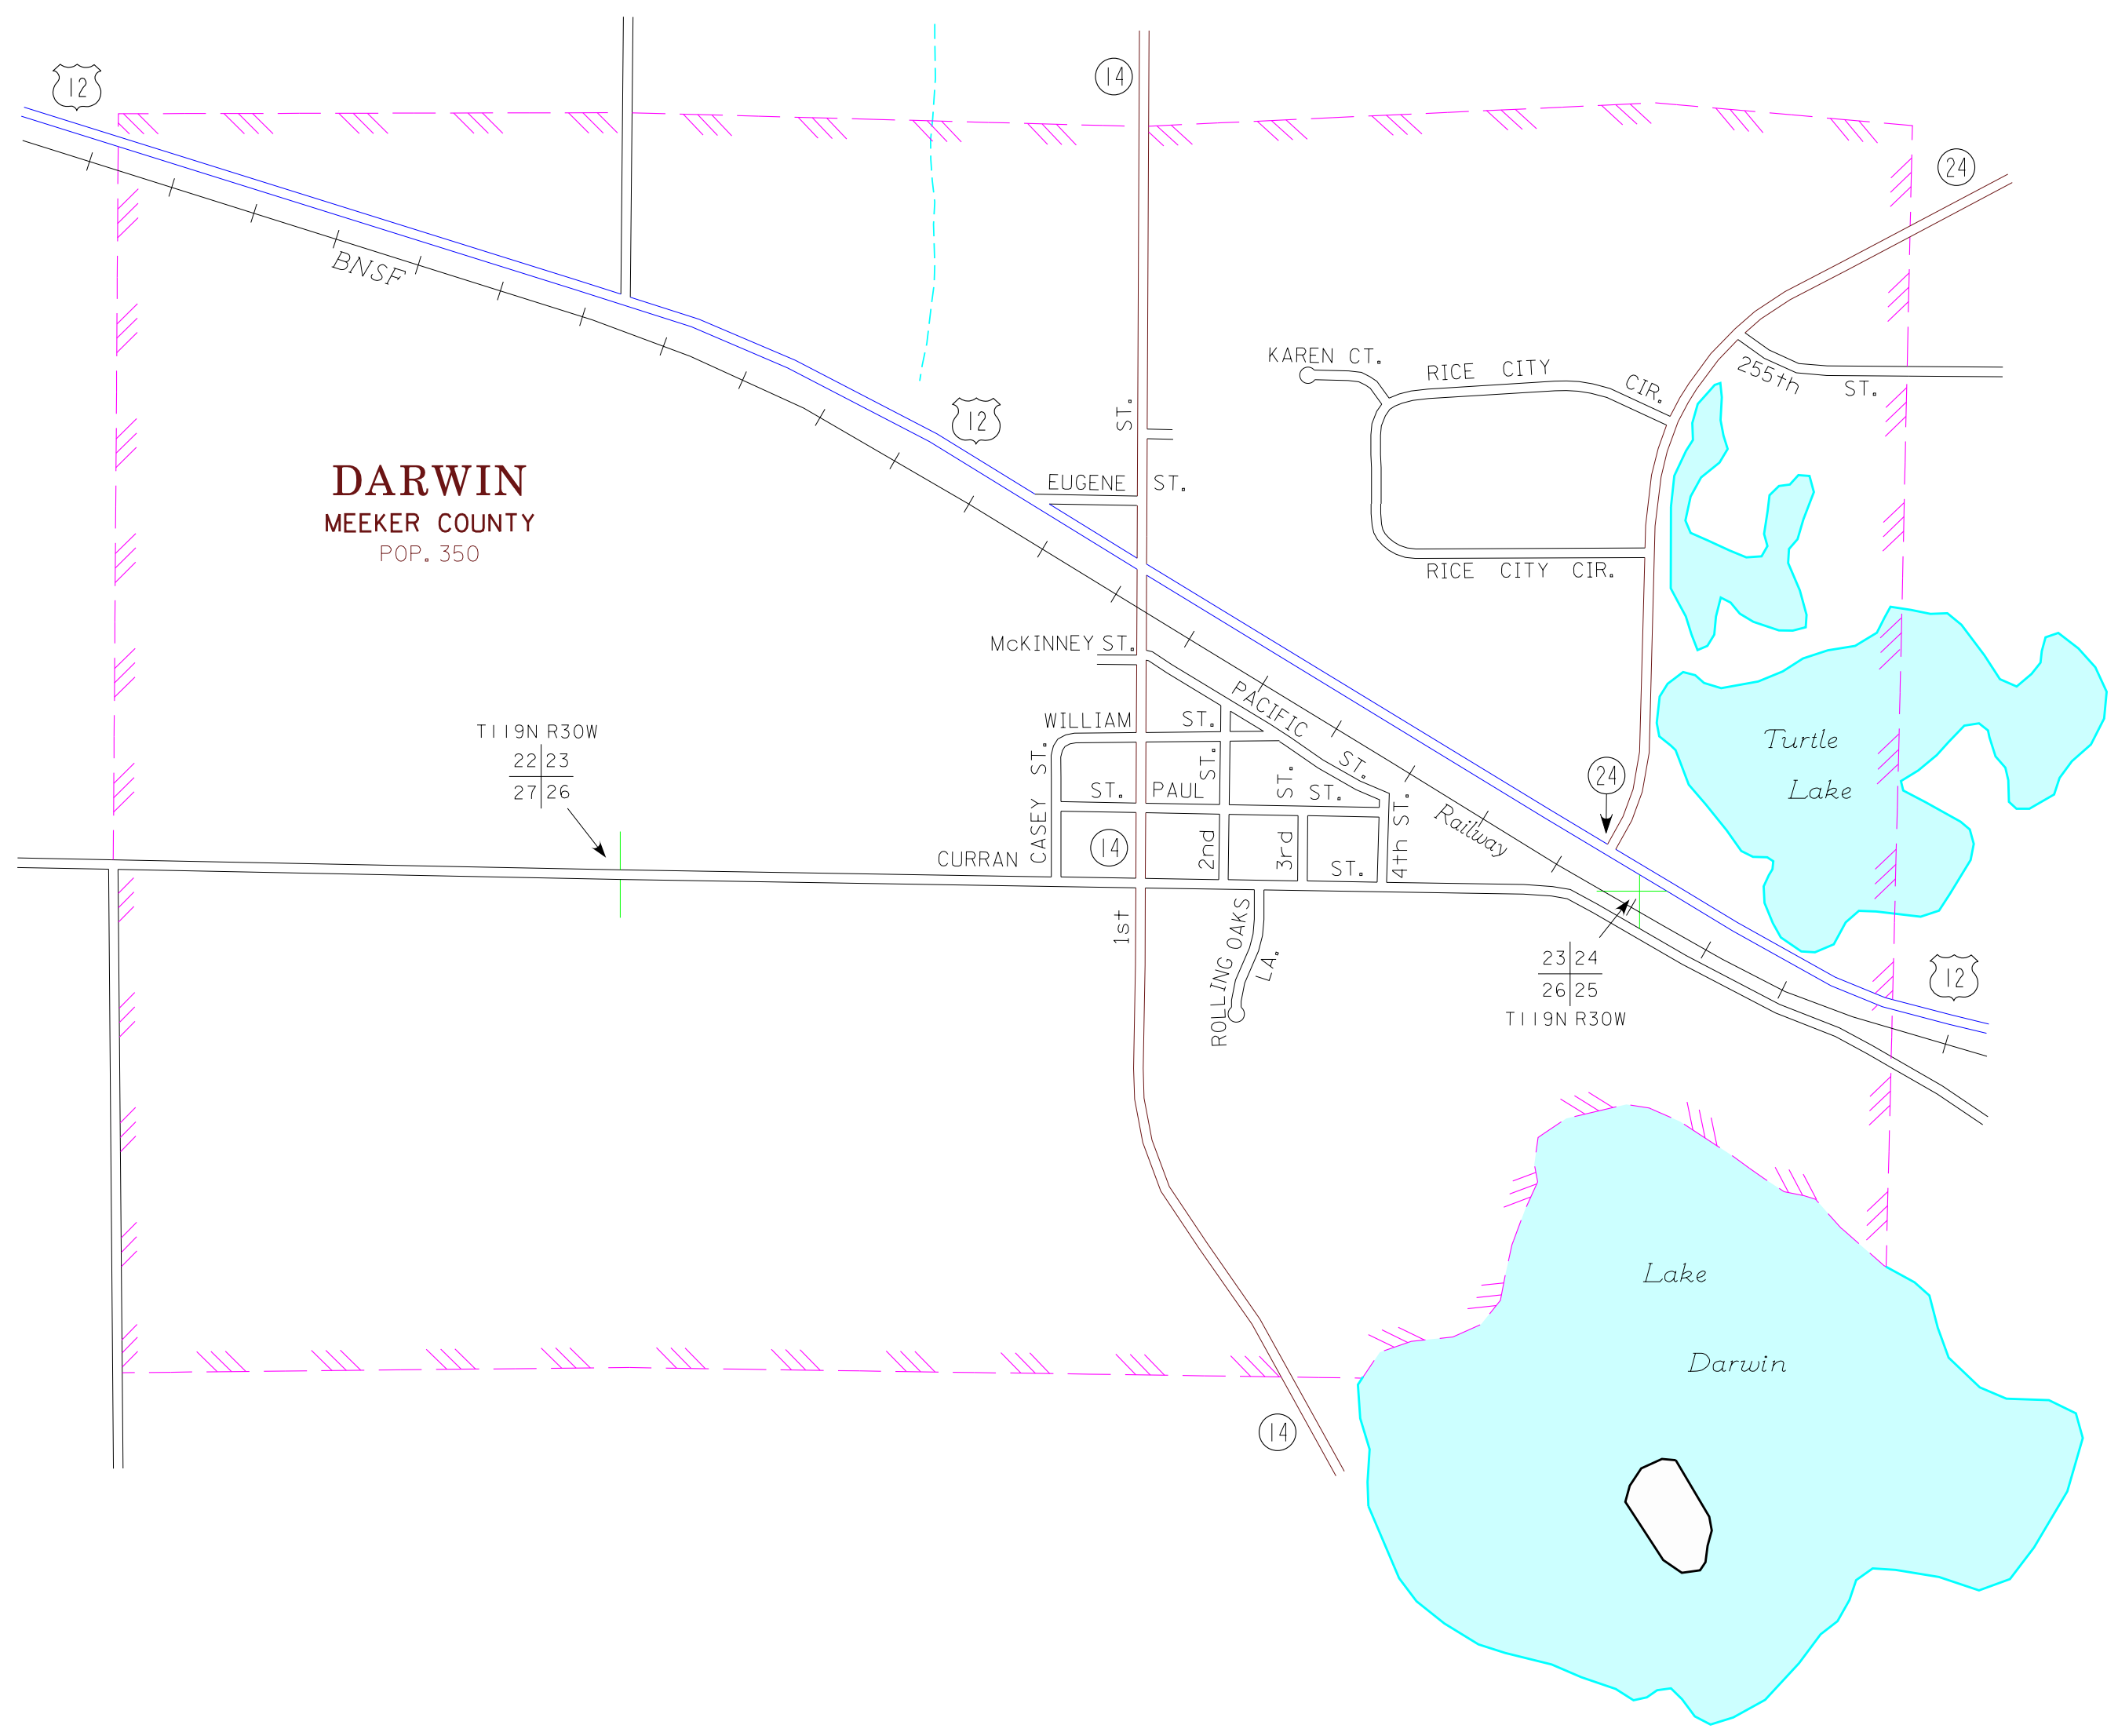

MUNICIPALITIES OF
MEEKER CO.

PREPARED BY THE
MINNESOTA DEPARTMENT OF TRANSPORTATION
OFFICE OF TRANSPORTATION DATA & ANALYSIS
IN COOPERATION WITH
U.S. DEPARTMENT OF TRANSPORTATION
FEDERAL HIGHWAY ADMINISTRATION

2011
BASIC DATA - 2010

LEGEND

- INTERSTATE TRUNK HIGHWAY..... (35)
- U.S. TRUNK HIGHWAY..... (12)
- STATE TRUNK HIGHWAY..... (55)
- COUNTY STATE AID HIGHWAY..... (24)
- COUNTY ROAD..... (14)
- PUBLIC ROAD.....
- PRIVATE ROAD.....
- CORPORATE LIMITS.....

1. MUNICIPALITIES SHOWN
   ON THIS SHEET
2. CEDAR MILLS
   - COSMOS
   - DARWIN
   - DASSEL

NOTE: 2010 U.S. CENSUS FIGURES SHOWN FOR ALL MUNICIPALITIES UNLESS OTHERWISE STATED.