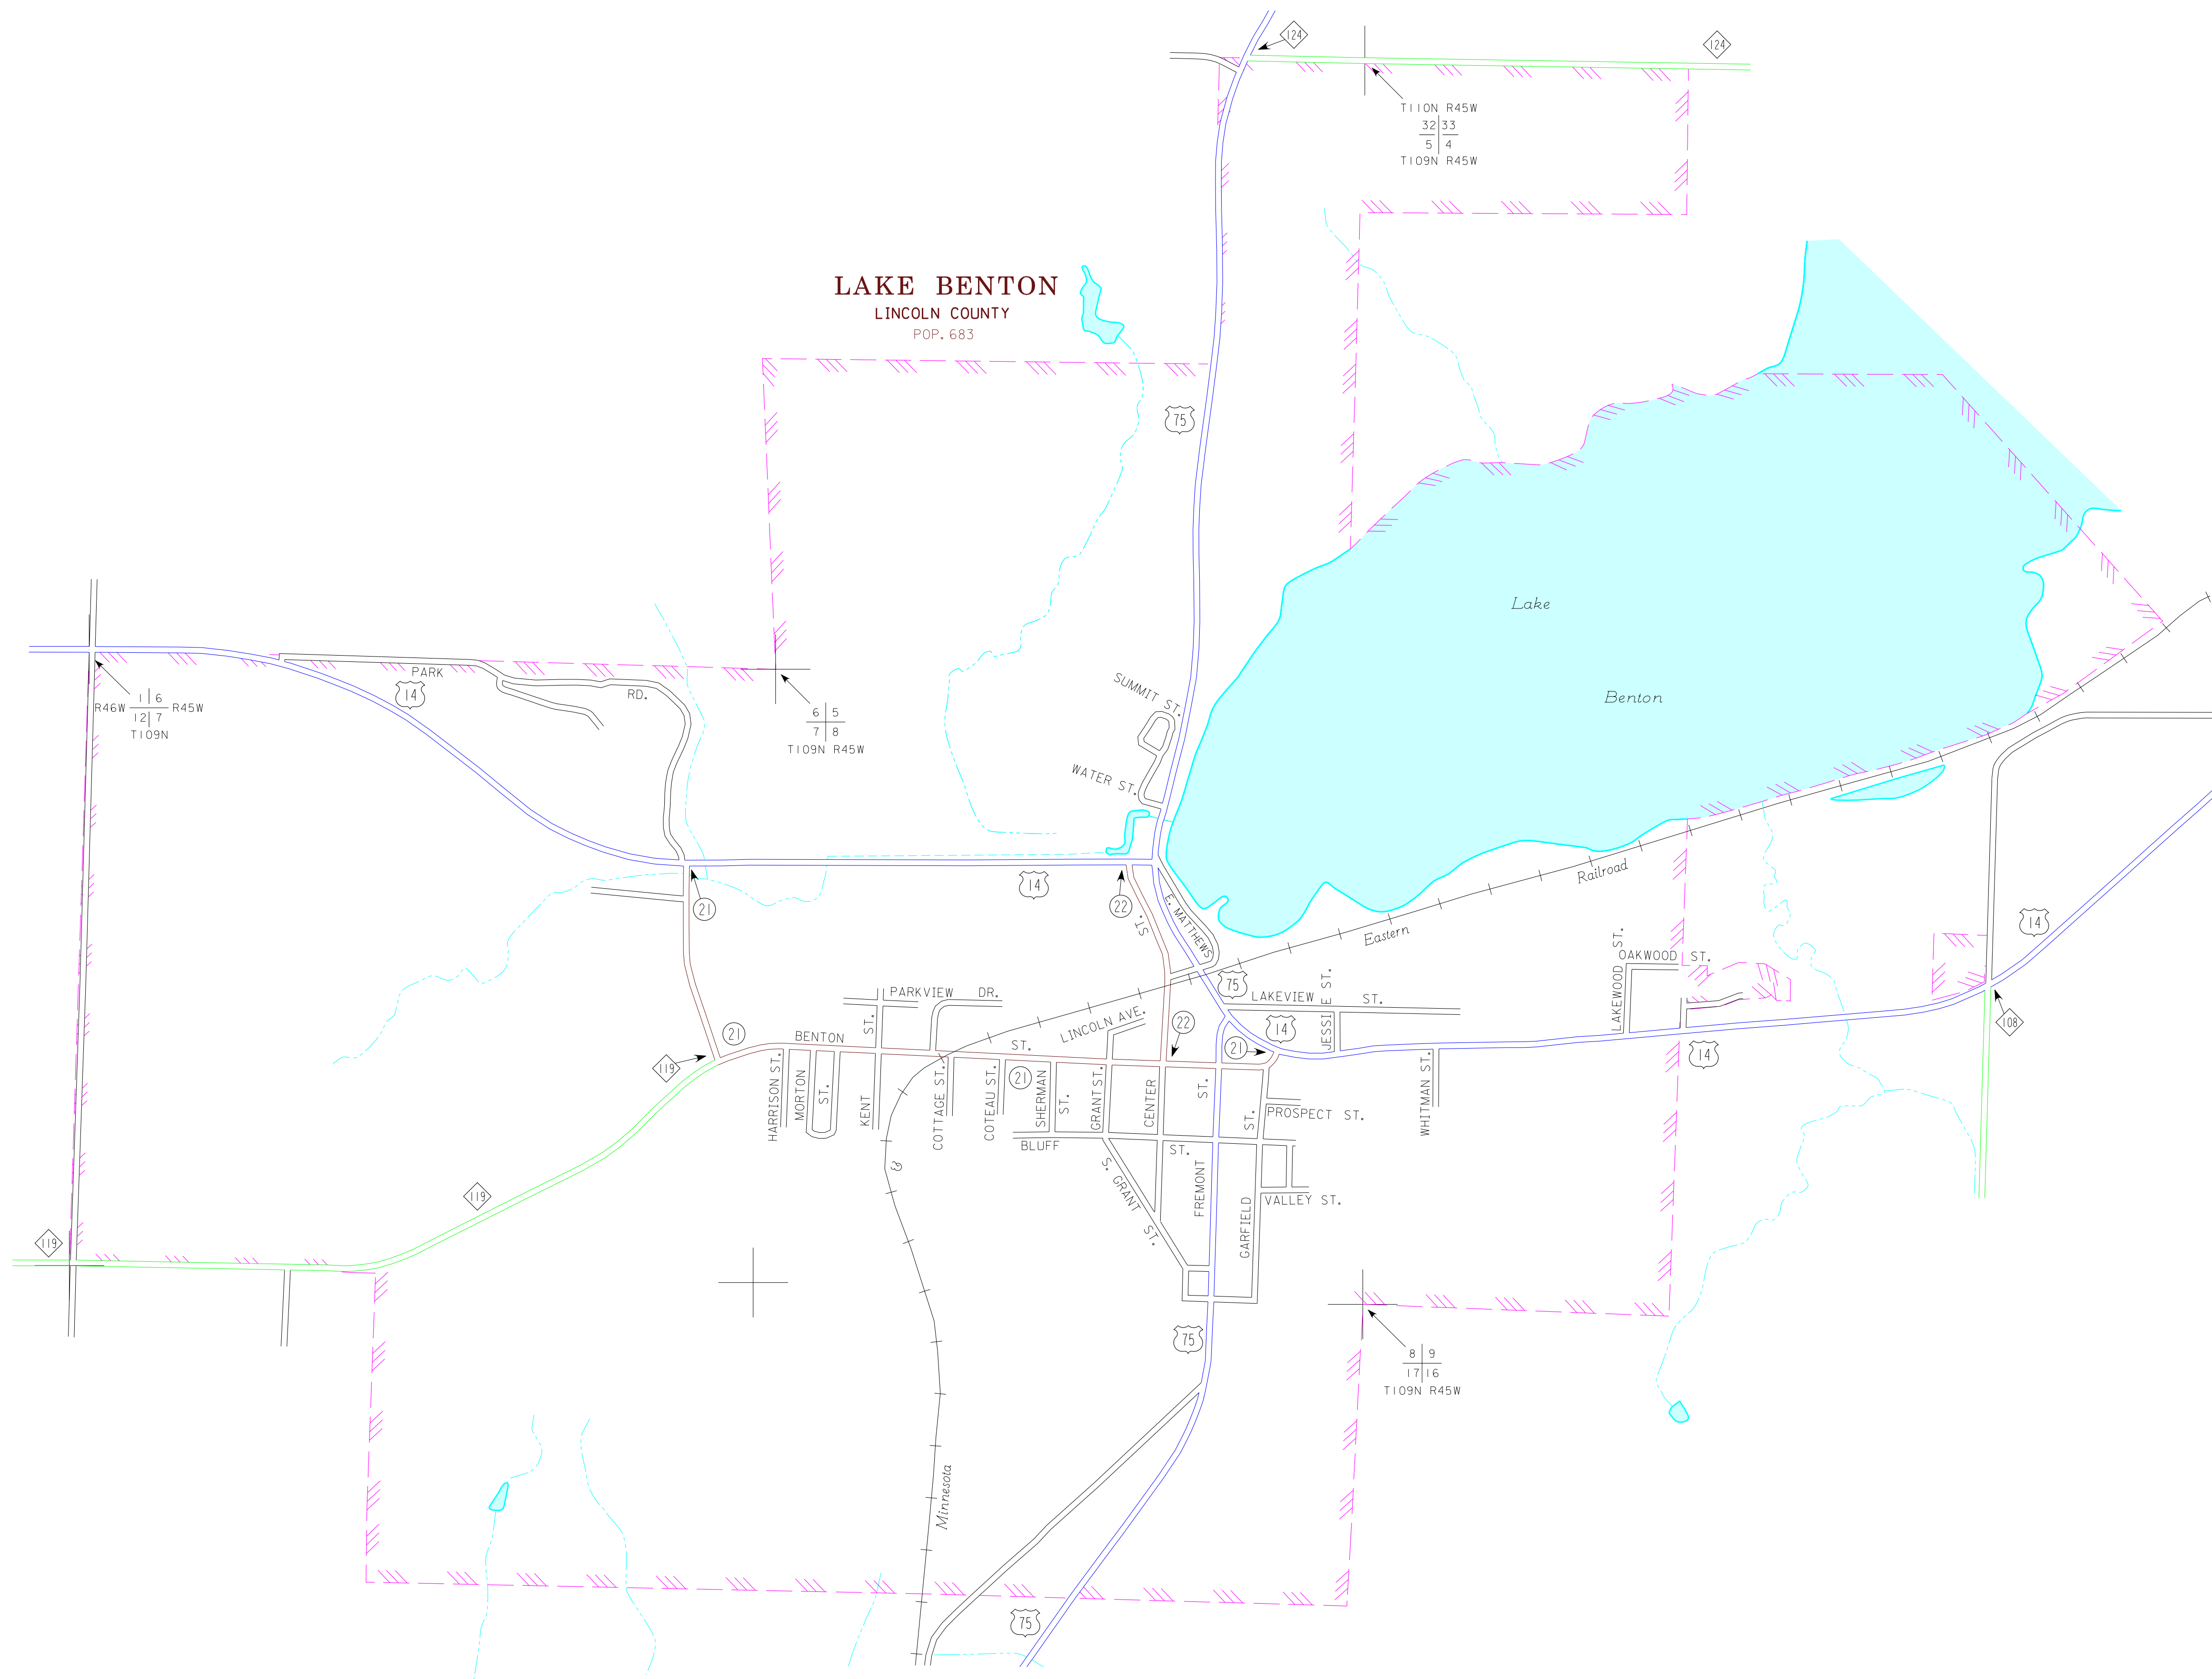

MUNICIPALITIES OF
LINCOLN CO.

PREPARED BY THE
MINNESOTA DEPARTMENT OF TRANSPORTATION
OFFICE OF TRANSPORTATION DATA & ANALYSIS
IN COOPERATION WITH
U.S. DEPARTMENT OF TRANSPORTATION
FEDERAL HIGHWAY ADMINISTRATION

2011
BASIC DATA - 2009

LEGEND

- INTERSTATE TRUNK HIGHWAY..... (35)
- U.S. TRUNK HIGHWAY..... (75)
- STATE TRUNK HIGHWAY..... (14)
- COUNTY STATE AID HIGHWAY..... (21)
- COUNTY ROAD..... (19)
- PUBLIC ROAD .....
- PRIVATE ROAD .....
- CORPORATE LIMITS.....

MUNICIPALITIES SHOWN
ON THIS SHEET
LAKE BENTON

NOTE: 2010 U.S. CENSUS FIGURES SHOWN FOR ALL MUNICIPALITIES UNLESS OTHERWISE STATED.