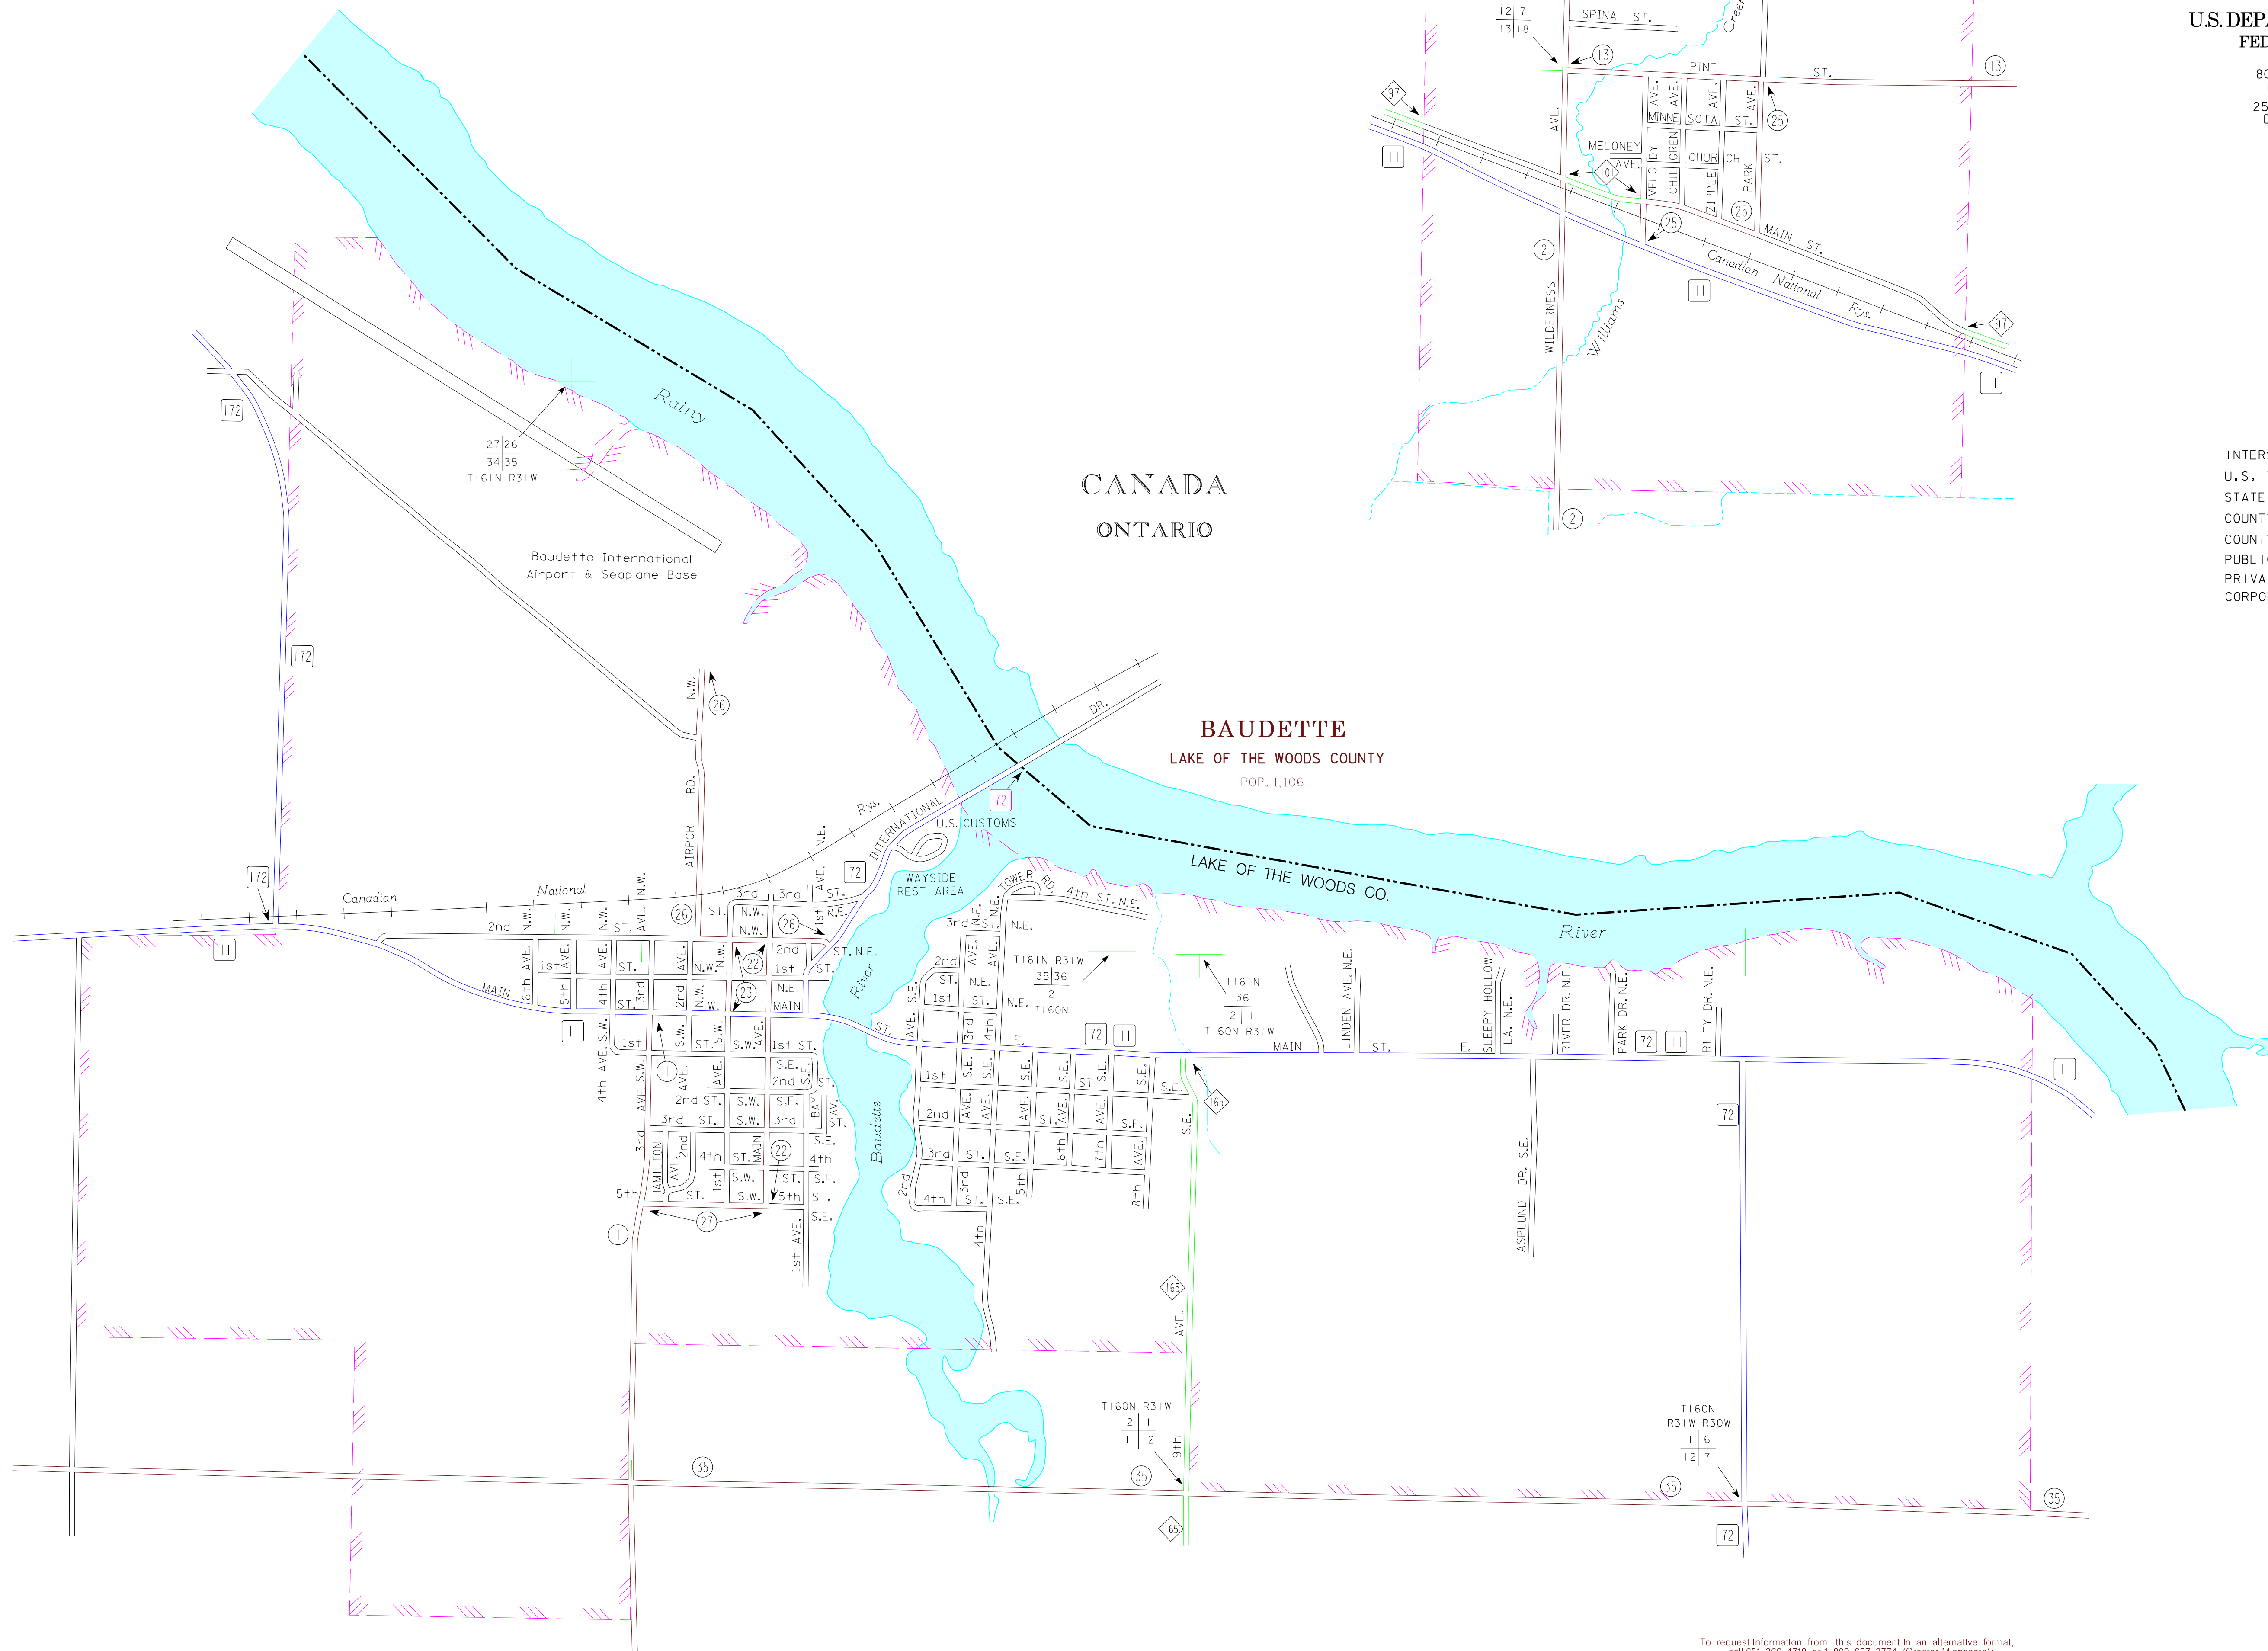

CANADA
ONTARIO

BAUDETTE
LAKE OF THE WOODS COUNTY
POP. 1,106