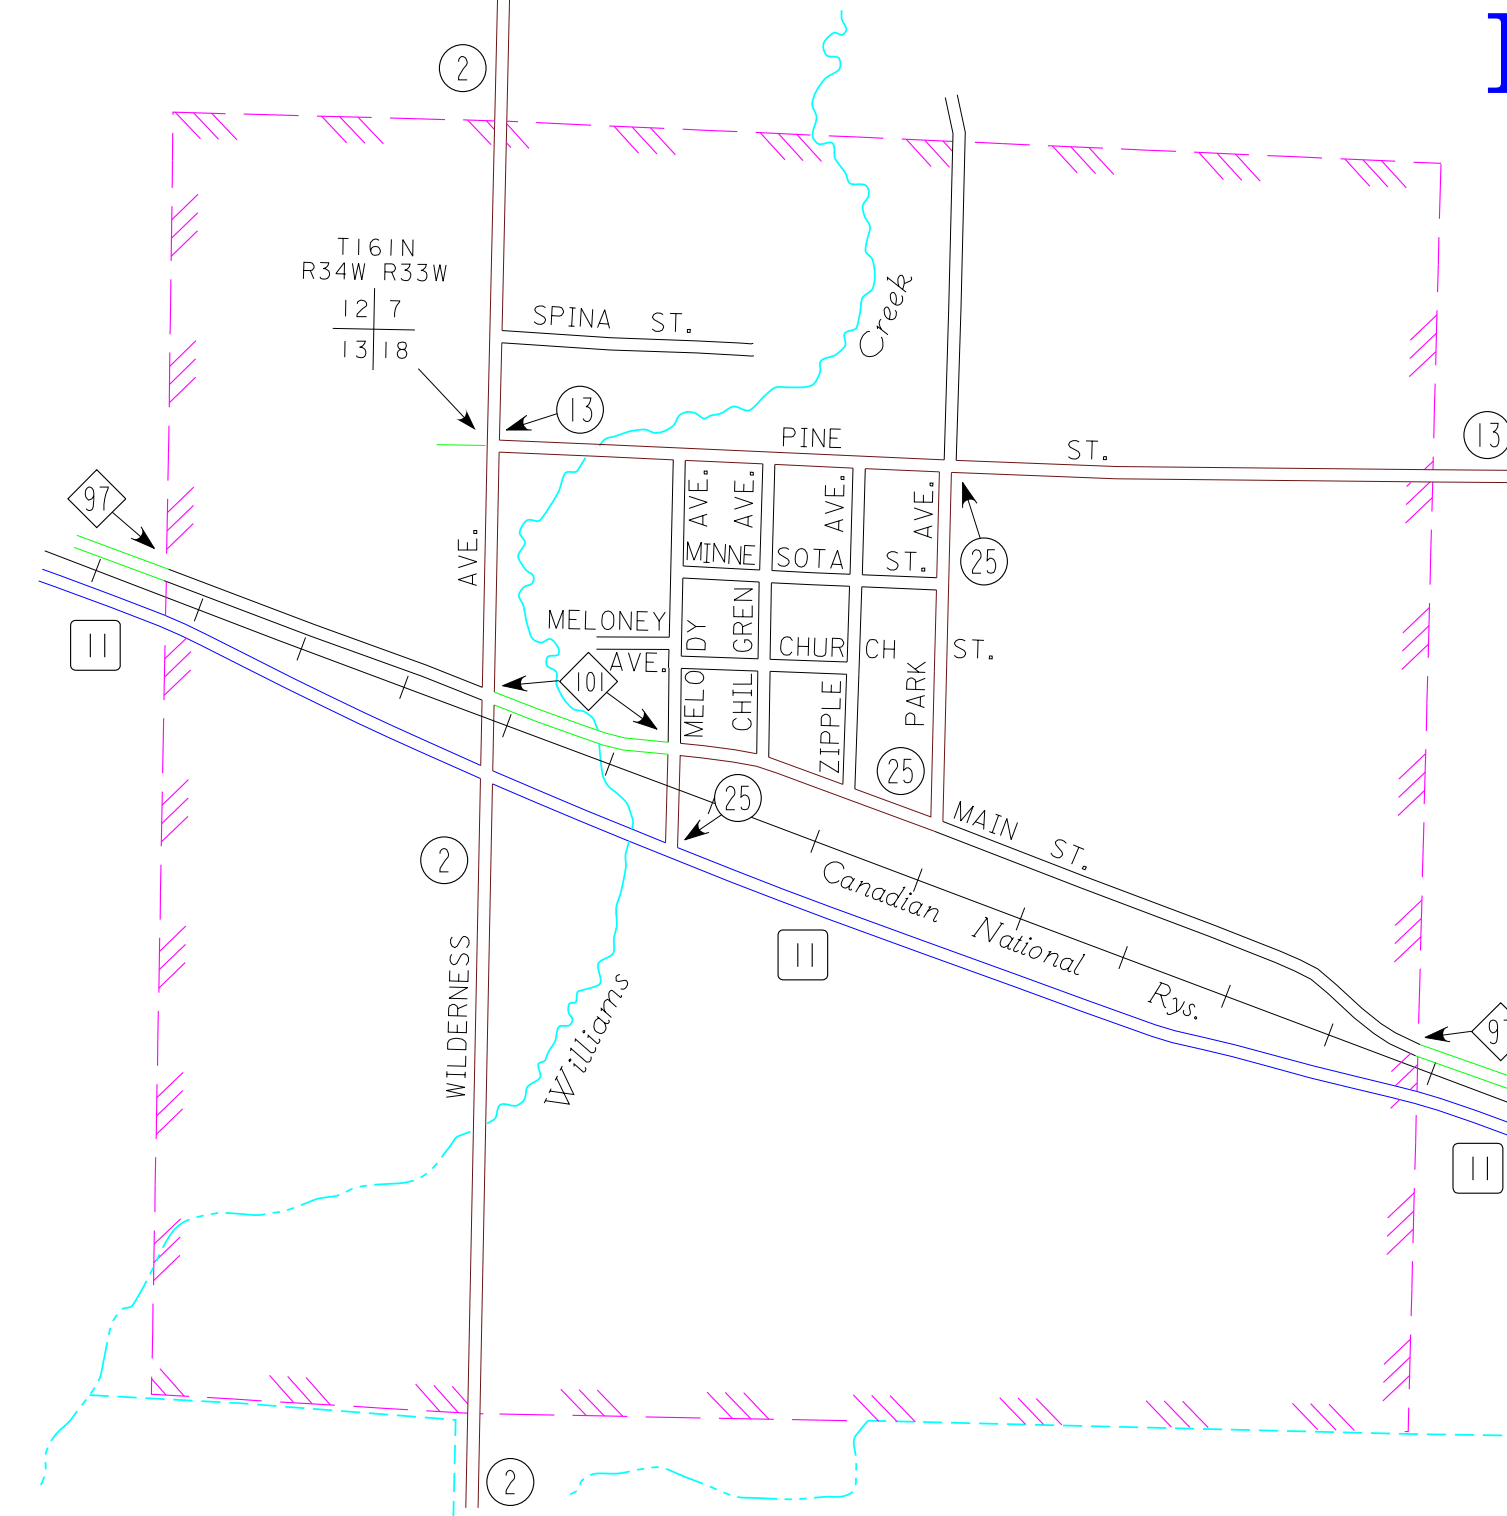

MUNICIPALITIES OF LAKE OF THE WOODS CO.

PREPARED BY THE
MINNESOTA DEPARTMENT OF TRANSPORTATION
OFFICE OF TRANSPORTATION DATA & ANALYSIS
IN COOPERATION WITH
U.S. DEPARTMENT OF TRANSPORTATION
FEDERAL HIGHWAY ADMINISTRATION

2011
BASIC DATA - 2009

LEGEND

- INTERSTATE TRUNK HIGHWAY.....
- U.S. TRUNK HIGHWAY.....
- STATE TRUNK HIGHWAY.....
- COUNTY STATE AID HIGHWAY.....
- COUNTY ROAD.....
- PUBLIC ROAD.....
- PRIVATE ROAD.....
- CORPORATE LIMITS.....

WILLIAMS
LAKE OF THE WOODS
POP. 191