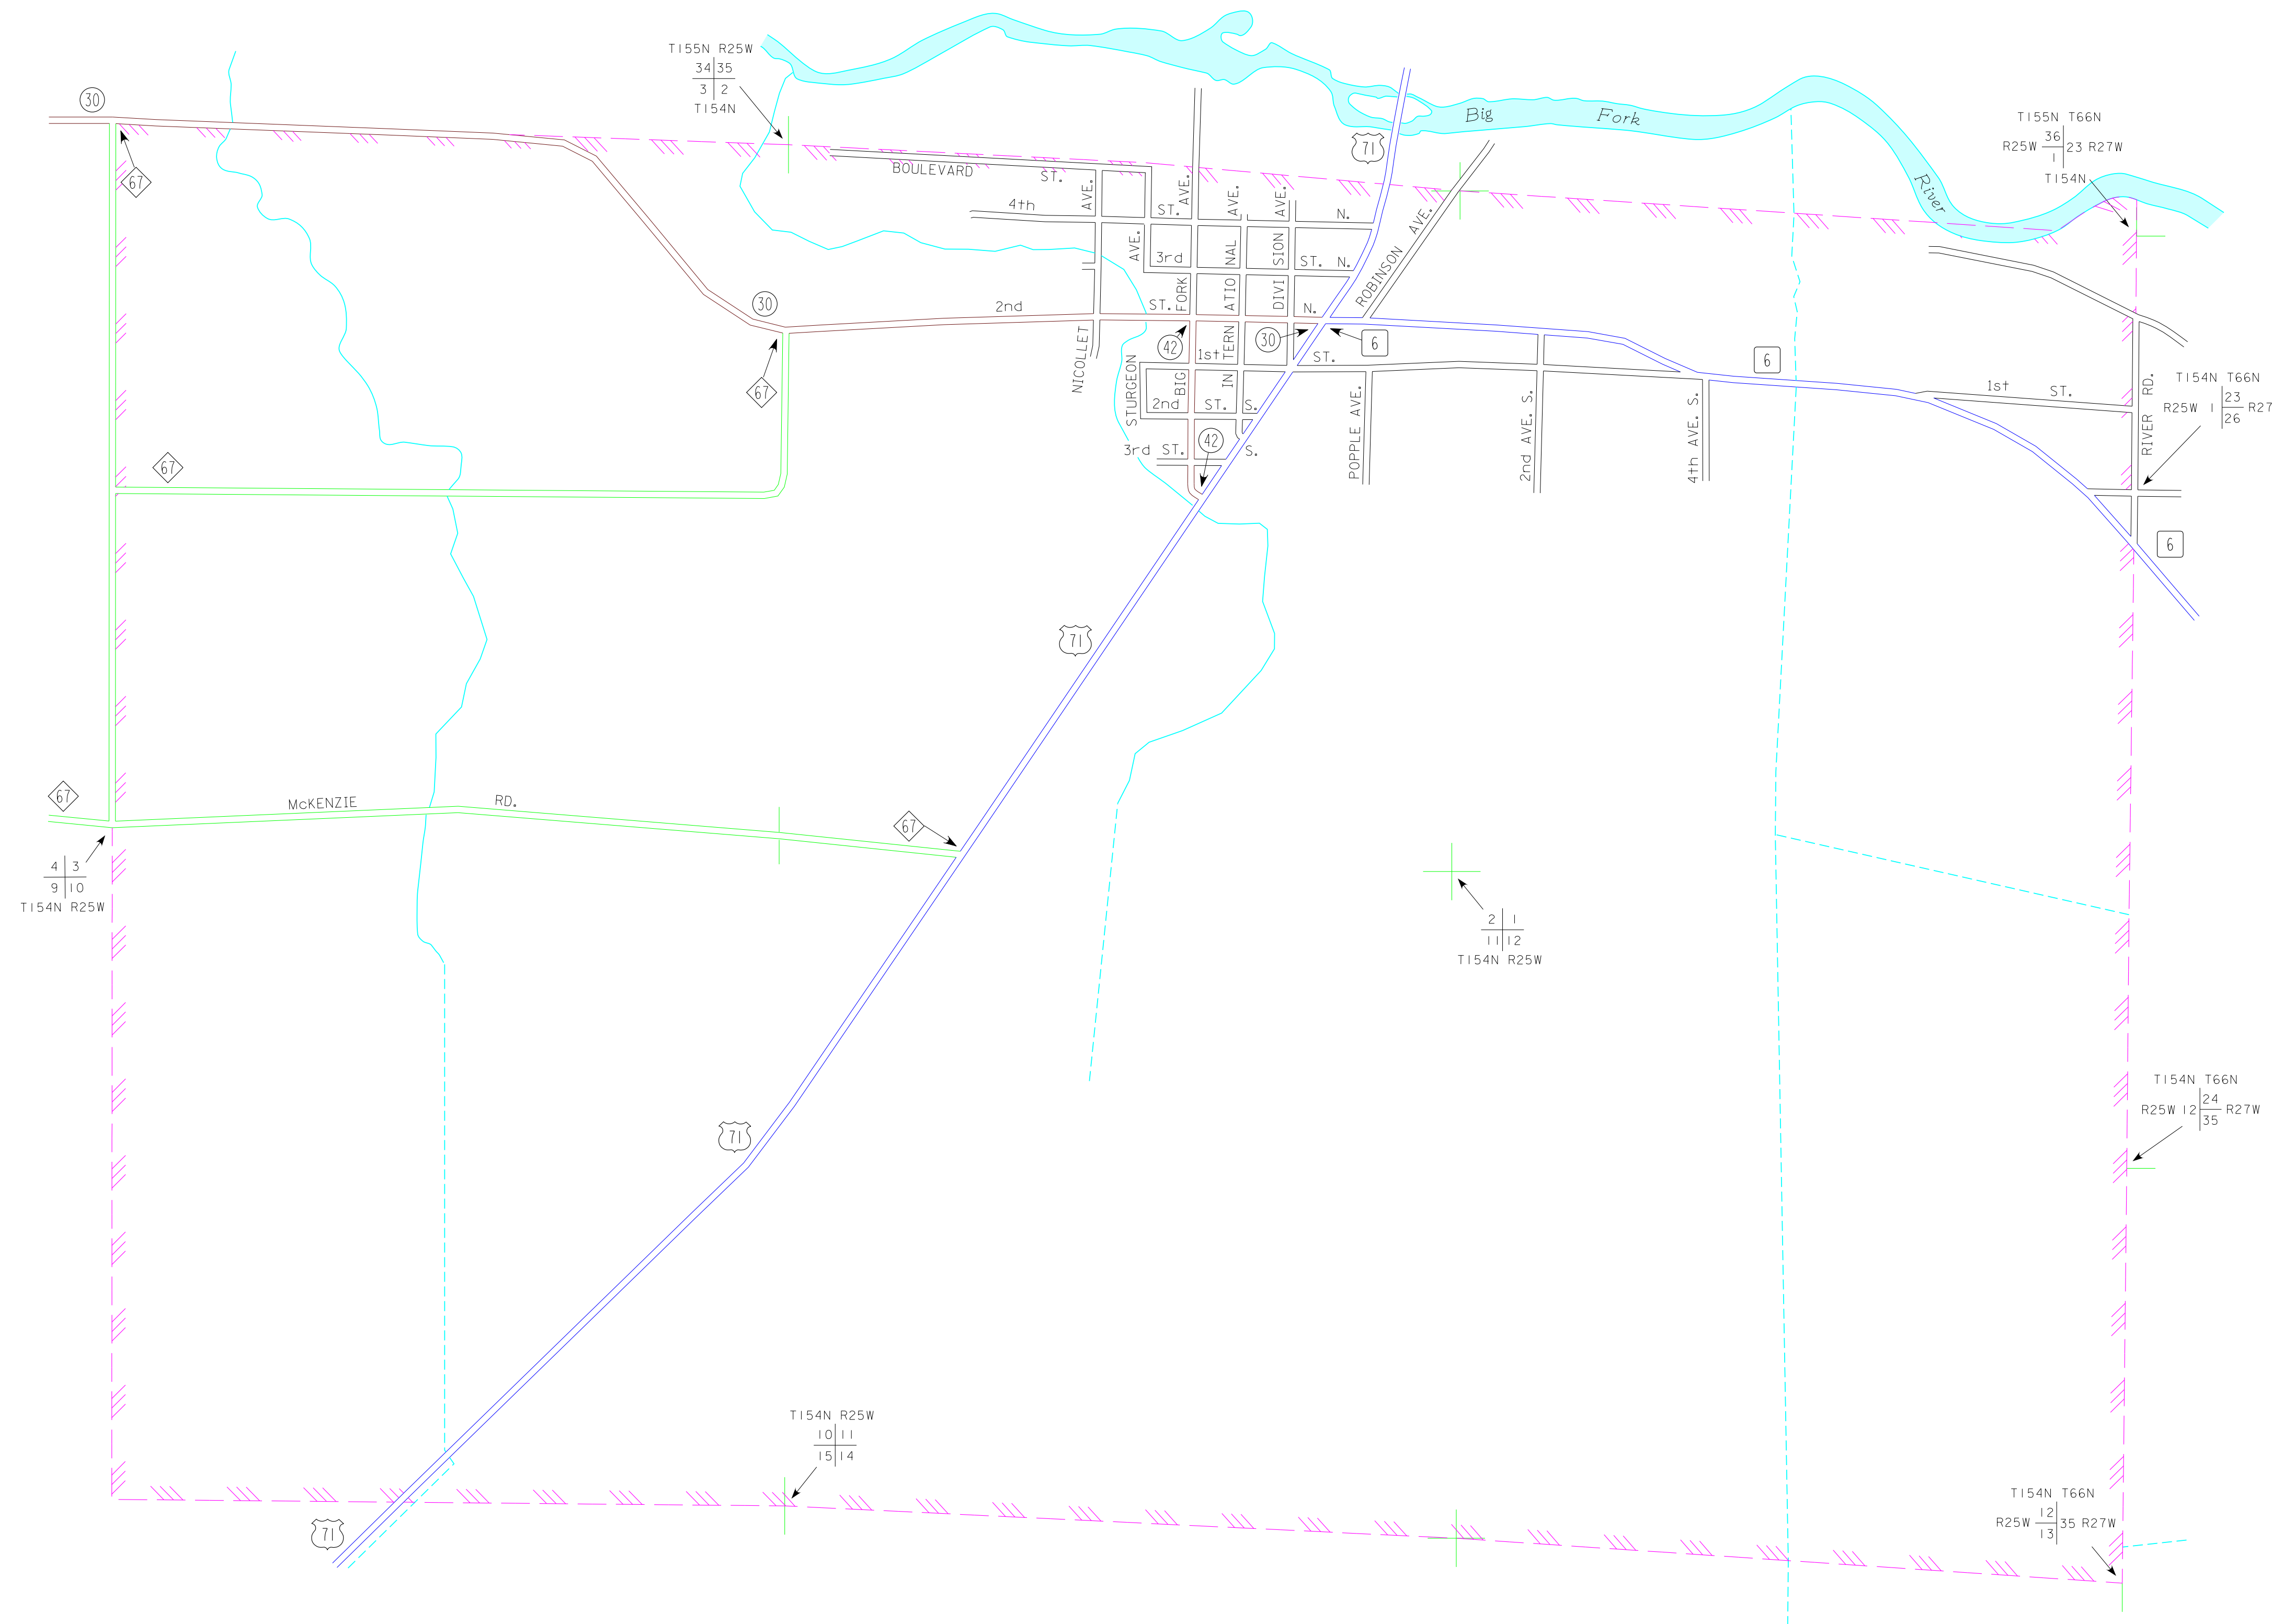

MUNICIPALITIES OF KOOCHICHING CO.

PREPARED BY THE
MINNESOTA DEPARTMENT OF TRANSPORTATION
OFFICE OF TRANSPORTATION DATA & ANALYSIS
IN COOPERATION WITH
U.S. DEPARTMENT OF TRANSPORTATION
FEDERAL HIGHWAY ADMINISTRATION

2011
BASIC DATA - 2009

LEGEND

- INTERSTATE TRUNK HIGHWAY..... (35)
- U.S. TRUNK HIGHWAY..... (71)
- STATE TRUNK HIGHWAY..... (55)
- COUNTY STATE AID HIGHWAY..... (23)
- COUNTY ROAD..... (42)
- PUBLIC ROAD..... (67)
- PRIVATE ROAD..... (6)
- CORPORATE LIMITS.....

BIG FALLS KOOCHICHING COUNTY POP. 236

MUNICIPALITIES SHOWN
ON THIS SHEET
BIG FALLS
RANIER

NOTE: 2010 U.S. CENSUS FIGURES SHOWN FOR ALL MUNICIPALITIES UNLESS OTHERWISE STATED.