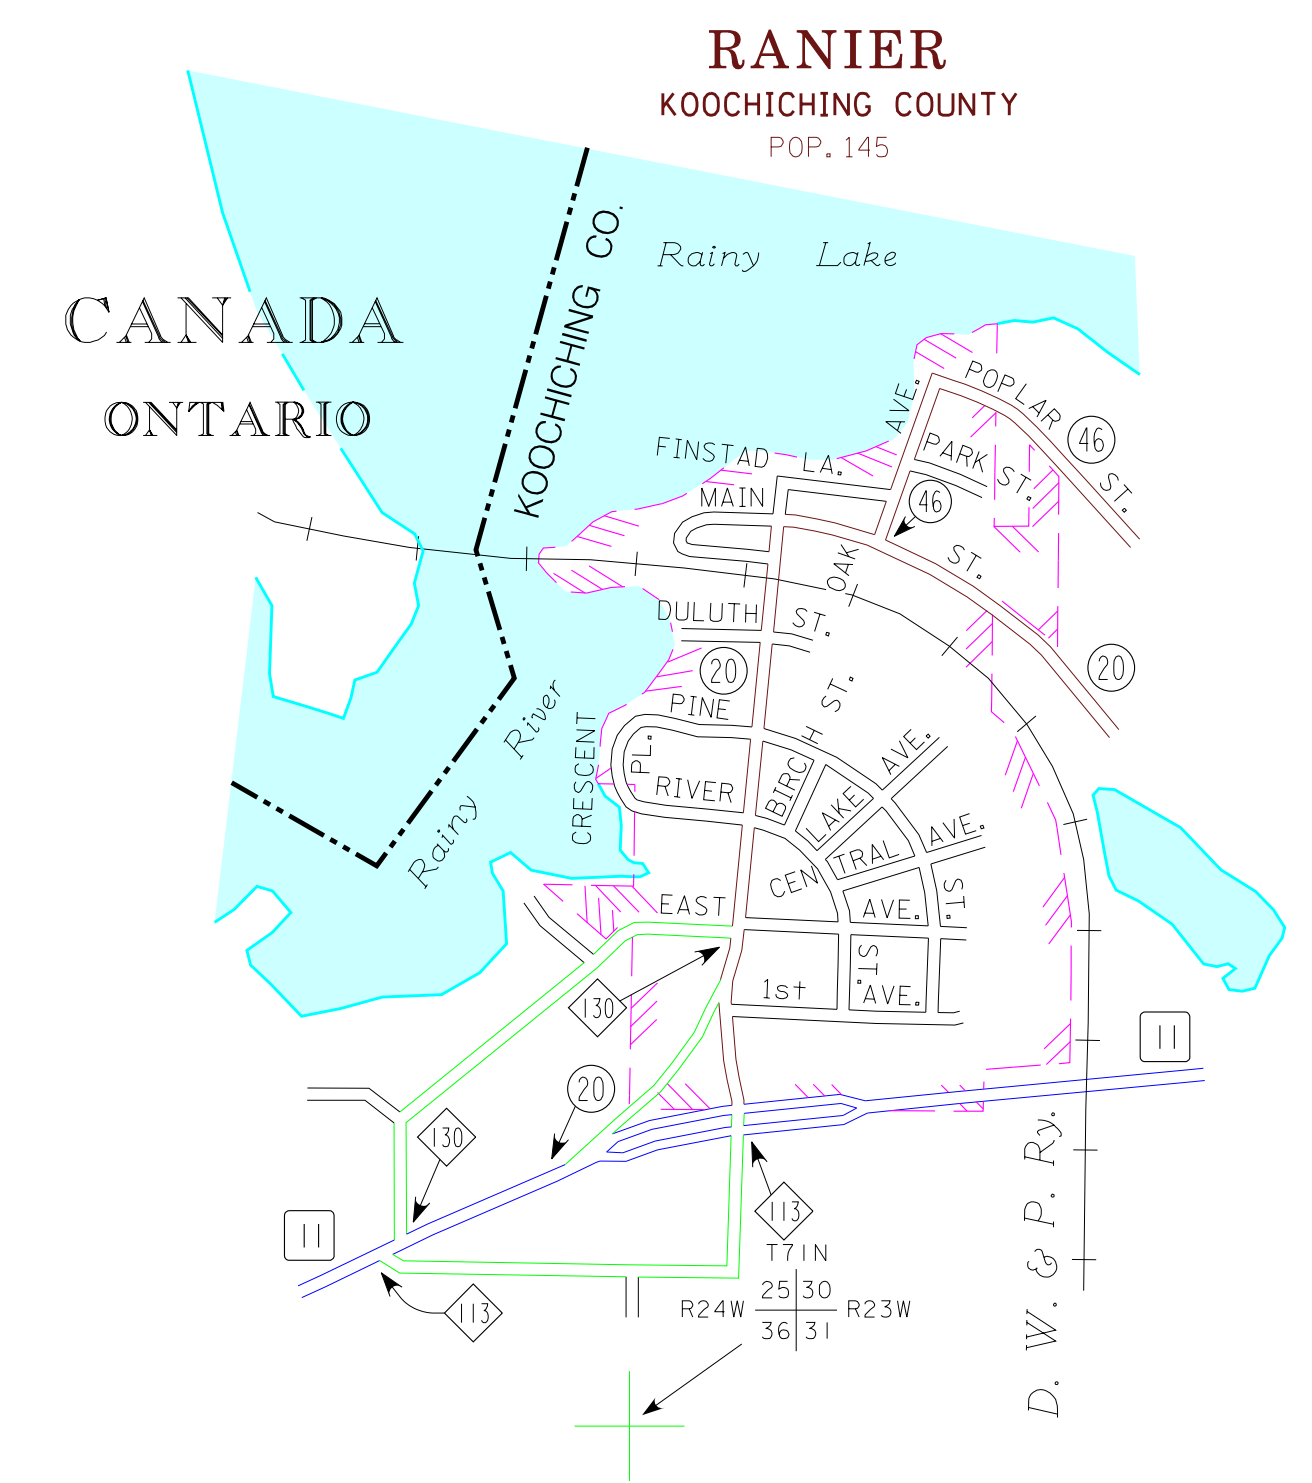

MUNICIPALITIES OF KOOCHICHING CO.

PREPARED BY THE
MINNESOTA DEPARTMENT OF TRANSPORTATION
OFFICE OF TRANSPORTATION DATA & ANALYSIS
IN COOPERATION WITH
U.S. DEPARTMENT OF TRANSPORTATION
FEDERAL HIGHWAY ADMINISTRATION

2011
BASIC DATA - 2009

LEGEND

- INTERSTATE TRUNK HIGHWAY..... (35)
- U.S. TRUNK HIGHWAY..... (71)
- STATE TRUNK HIGHWAY..... (55)
- COUNTY STATE AID HIGHWAY..... (23)
- COUNTY ROAD..... (42)
- PUBLIC ROAD..... (67)
- PRIVATE ROAD..... (6)
- CORPORATE LIMITS.....

BIG FALLS KOOCHICHING COUNTY POP. 236

MUNICIPALITIES SHOWN
ON THIS SHEET
BIG FALLS
RANIER

NOTE: 2010 U.S. CENSUS FIGURES SHOWN FOR ALL MUNICIPALITIES UNLESS OTHERWISE STATED.