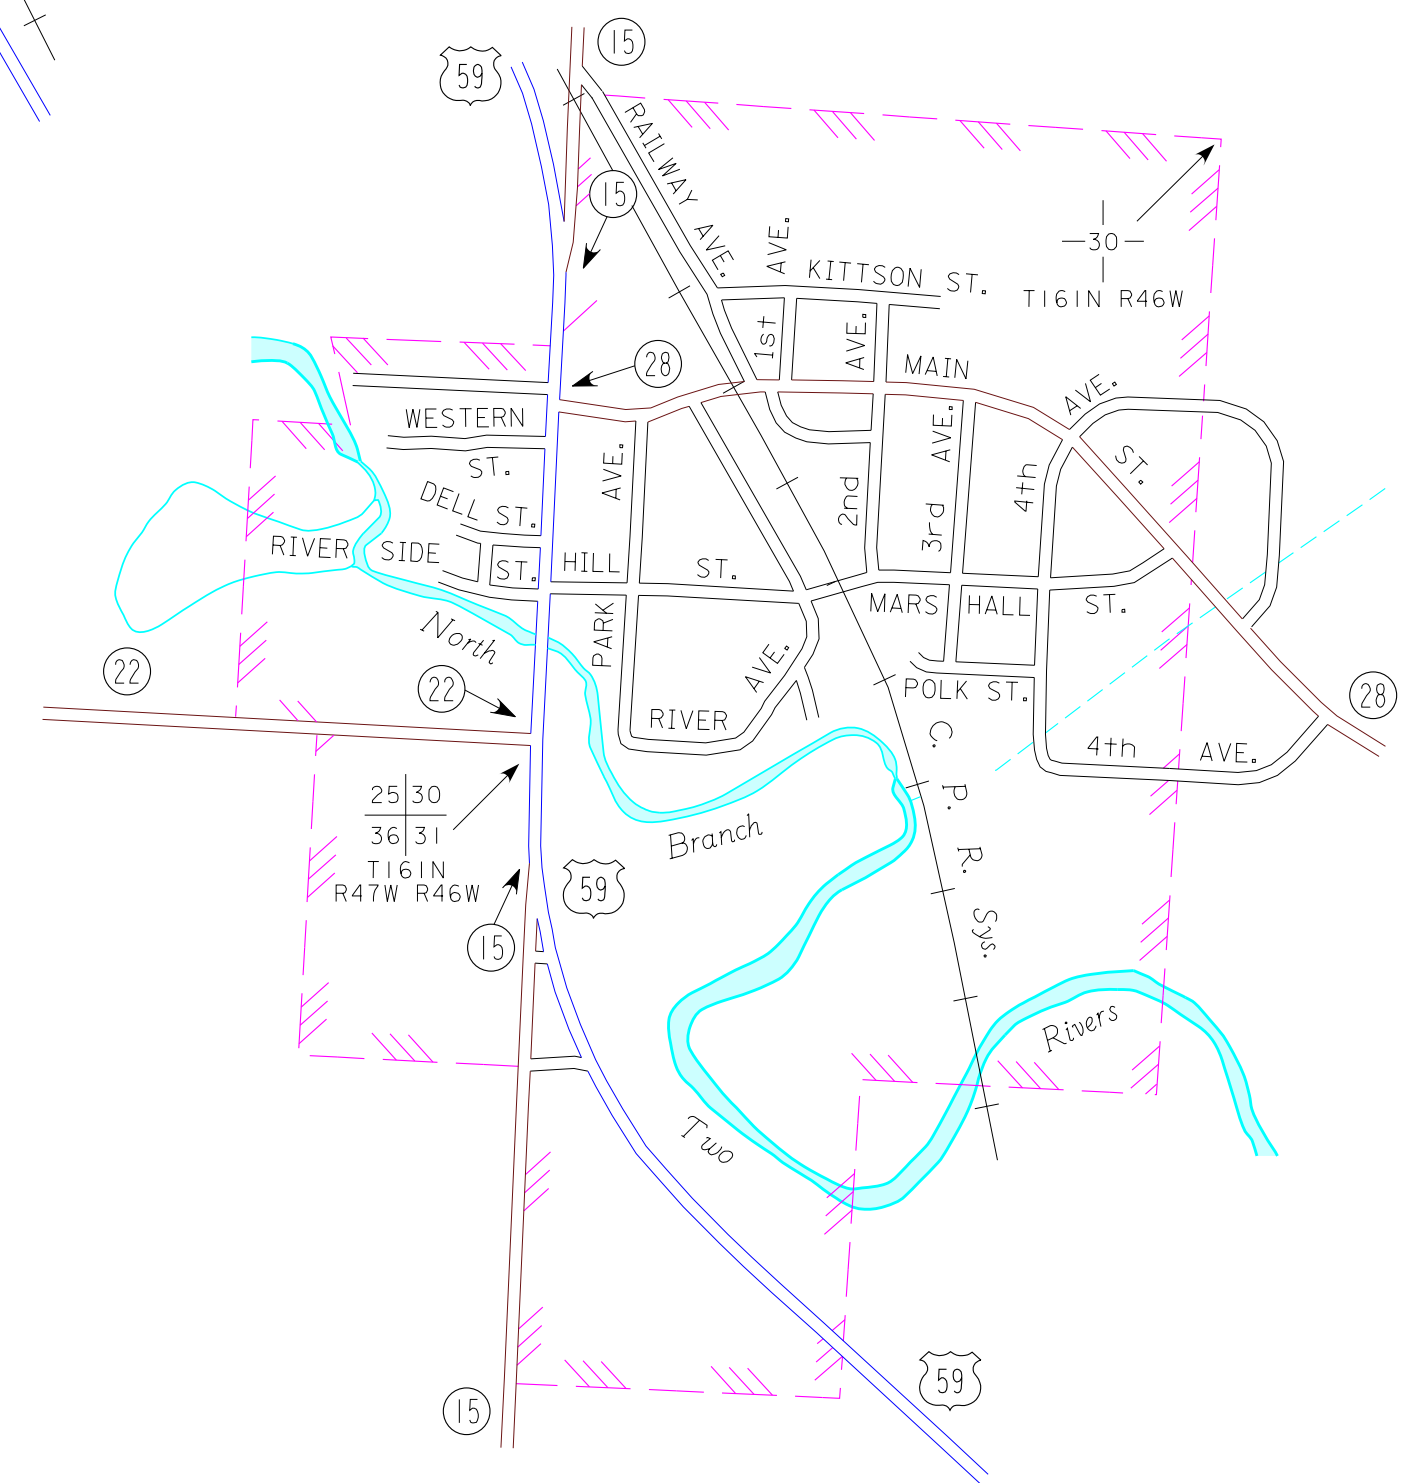

LAKE BRONSON
KITTSON COUNTY
POP. 229

MUNICIPALITIES OF
KITTSON CO.

PREPARED BY THE
MINNESOTA DEPARTMENT OF TRANSPORTATION
OFFICE OF TRANSPORTATION DATA & ANALYSIS
IN COOPERATION WITH
U.S. DEPARTMENT OF TRANSPORTATION
FEDERAL HIGHWAY ADMINISTRATION

2011
BASIC DATA - 2011

LEGEND

- INTERSTATE TRUNK HIGHWAY..... (35)
- U.S. TRUNK HIGHWAY..... (10)
- STATE TRUNK HIGHWAY..... (55)
- COUNTY STATE AID HIGHWAY..... (23)
- COUNTY ROAD..... (15)
- PUBLIC ROAD.....
- PRIVATE ROAD.....
- CORPORATE LIMITS.....

MUNICIPALITIES SHOWN
ON THIS SHEET
HALMA
KARLSTAD
LAKE BRONSON
LANCASTER

NOTE: 2010 U.S. CENSUS FIGURES SHOWN FOR ALL MUNICIPALITIES UNLESS OTHERWISE STATED.