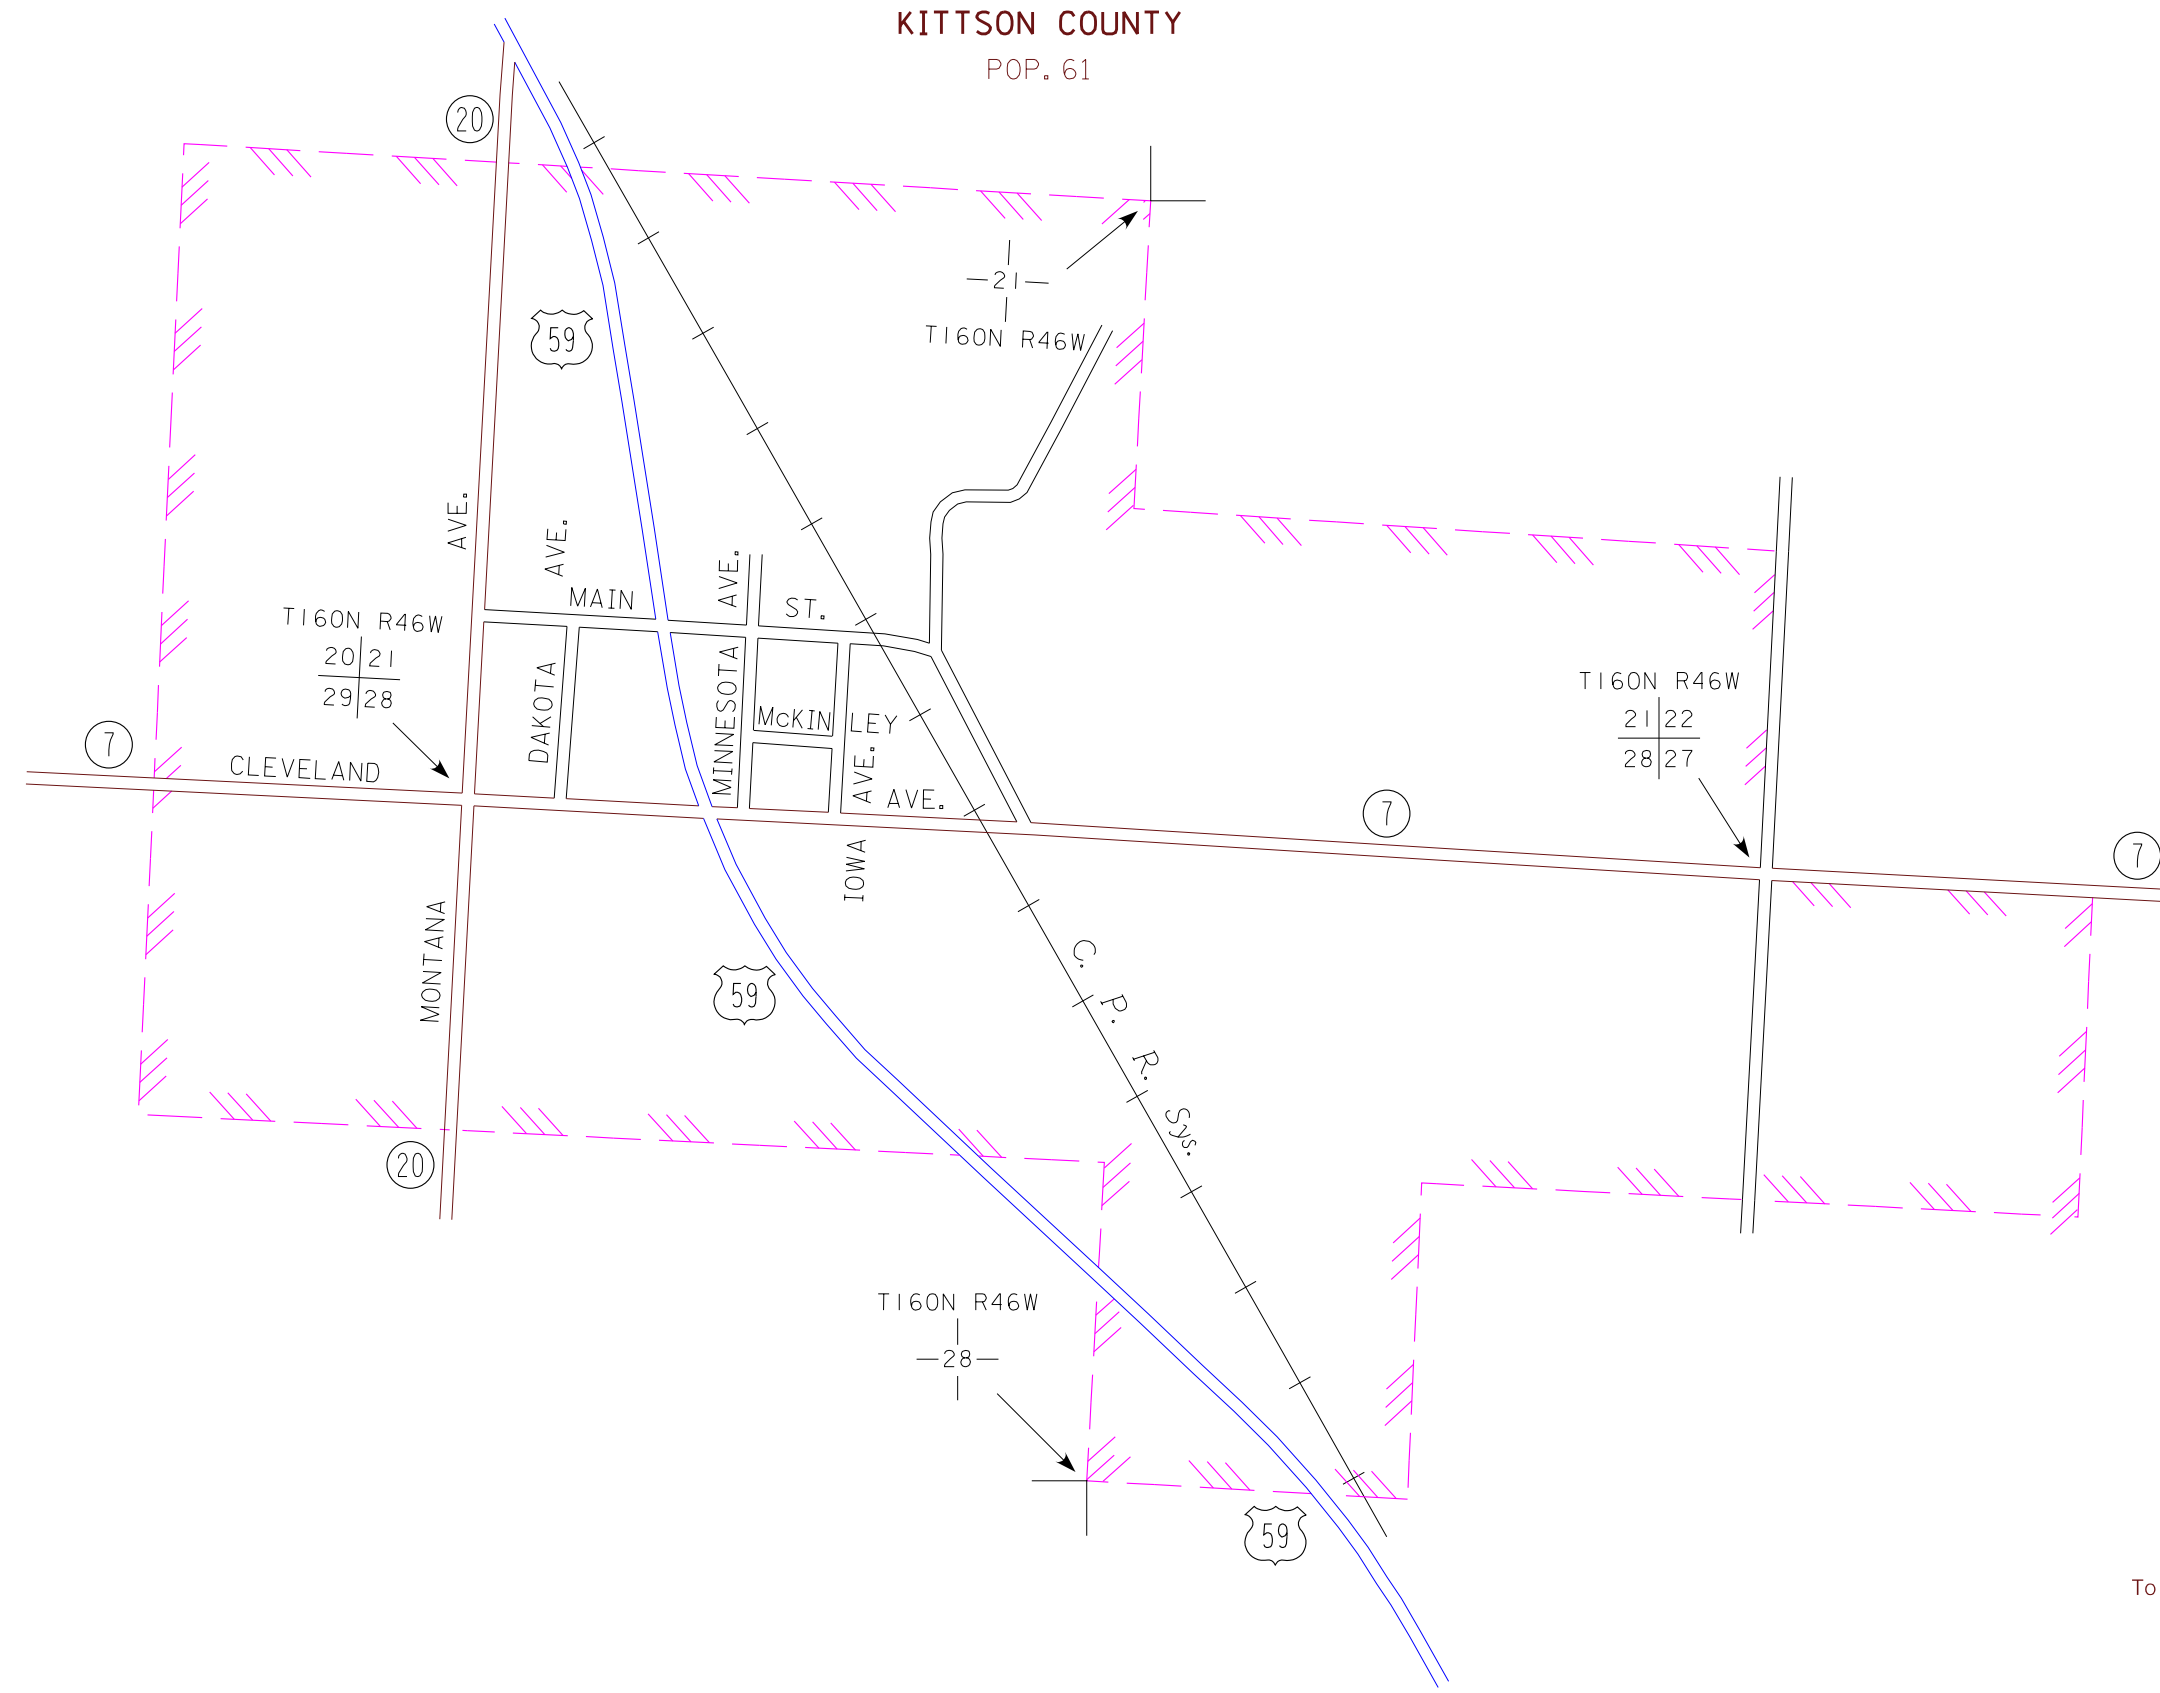

HALMA
KITTSON COUNTY
POP. 61