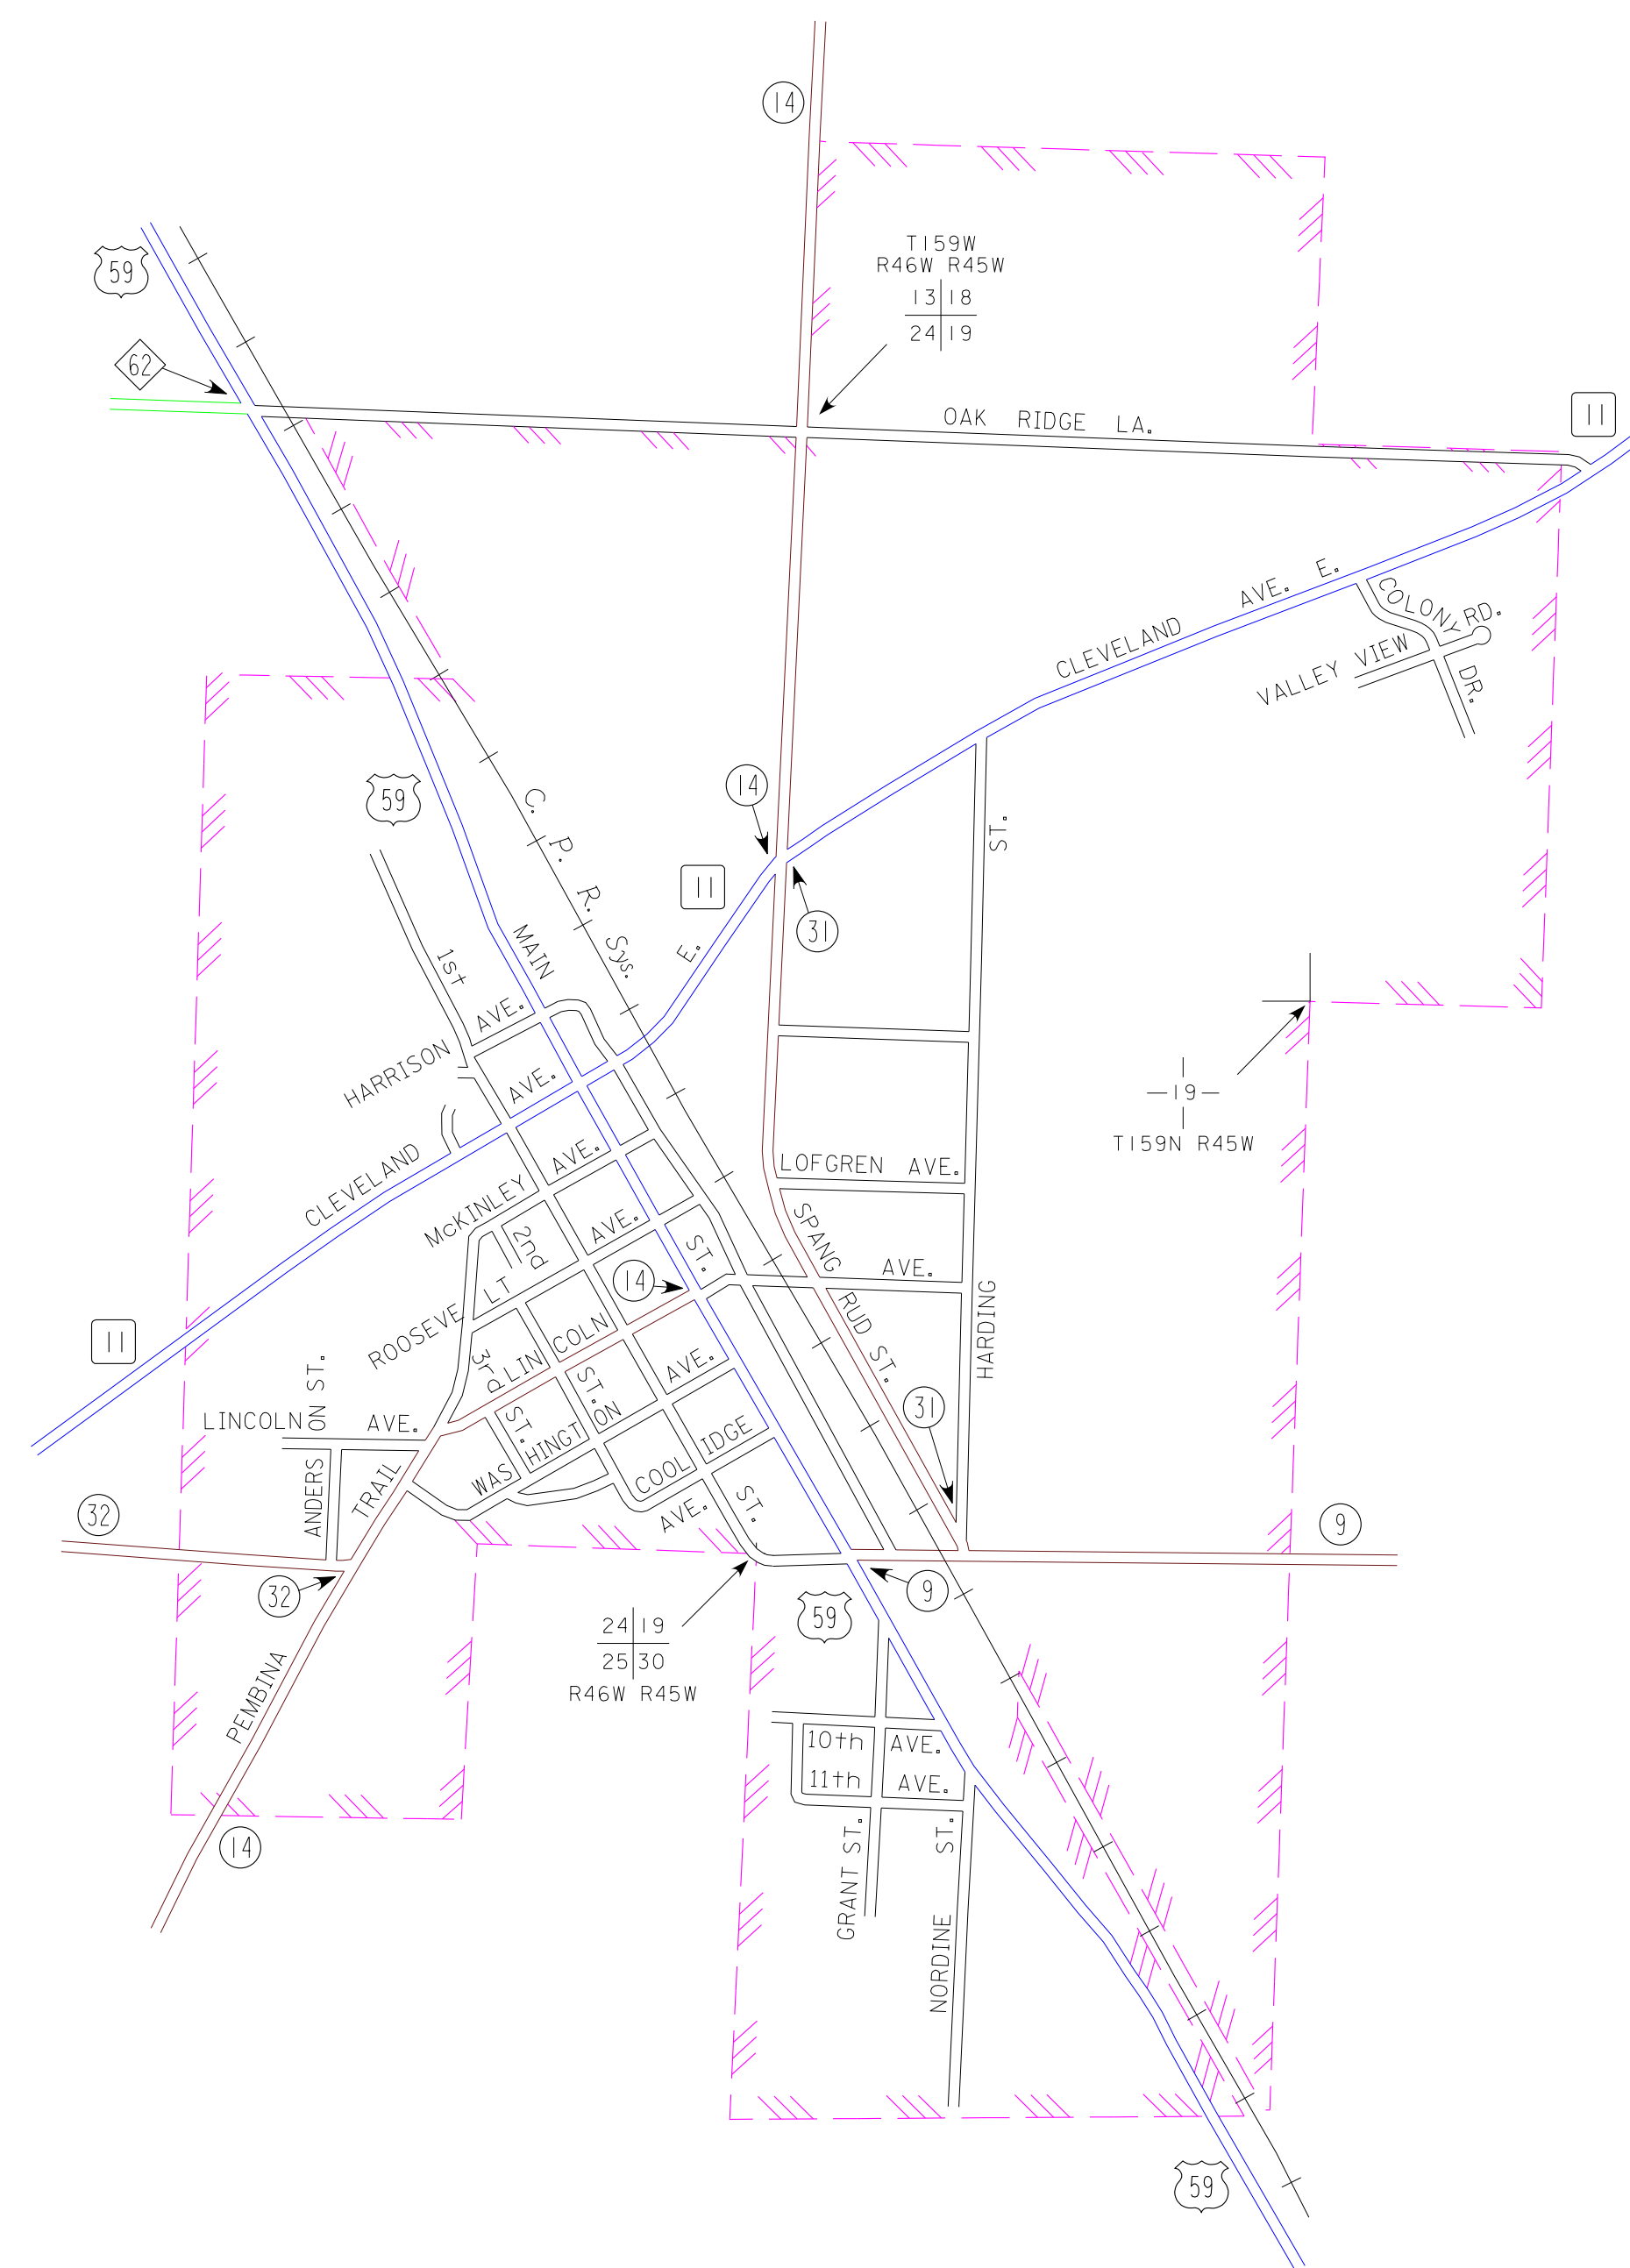

KARLSTAD
KITTSON COUNTY
POP. 760