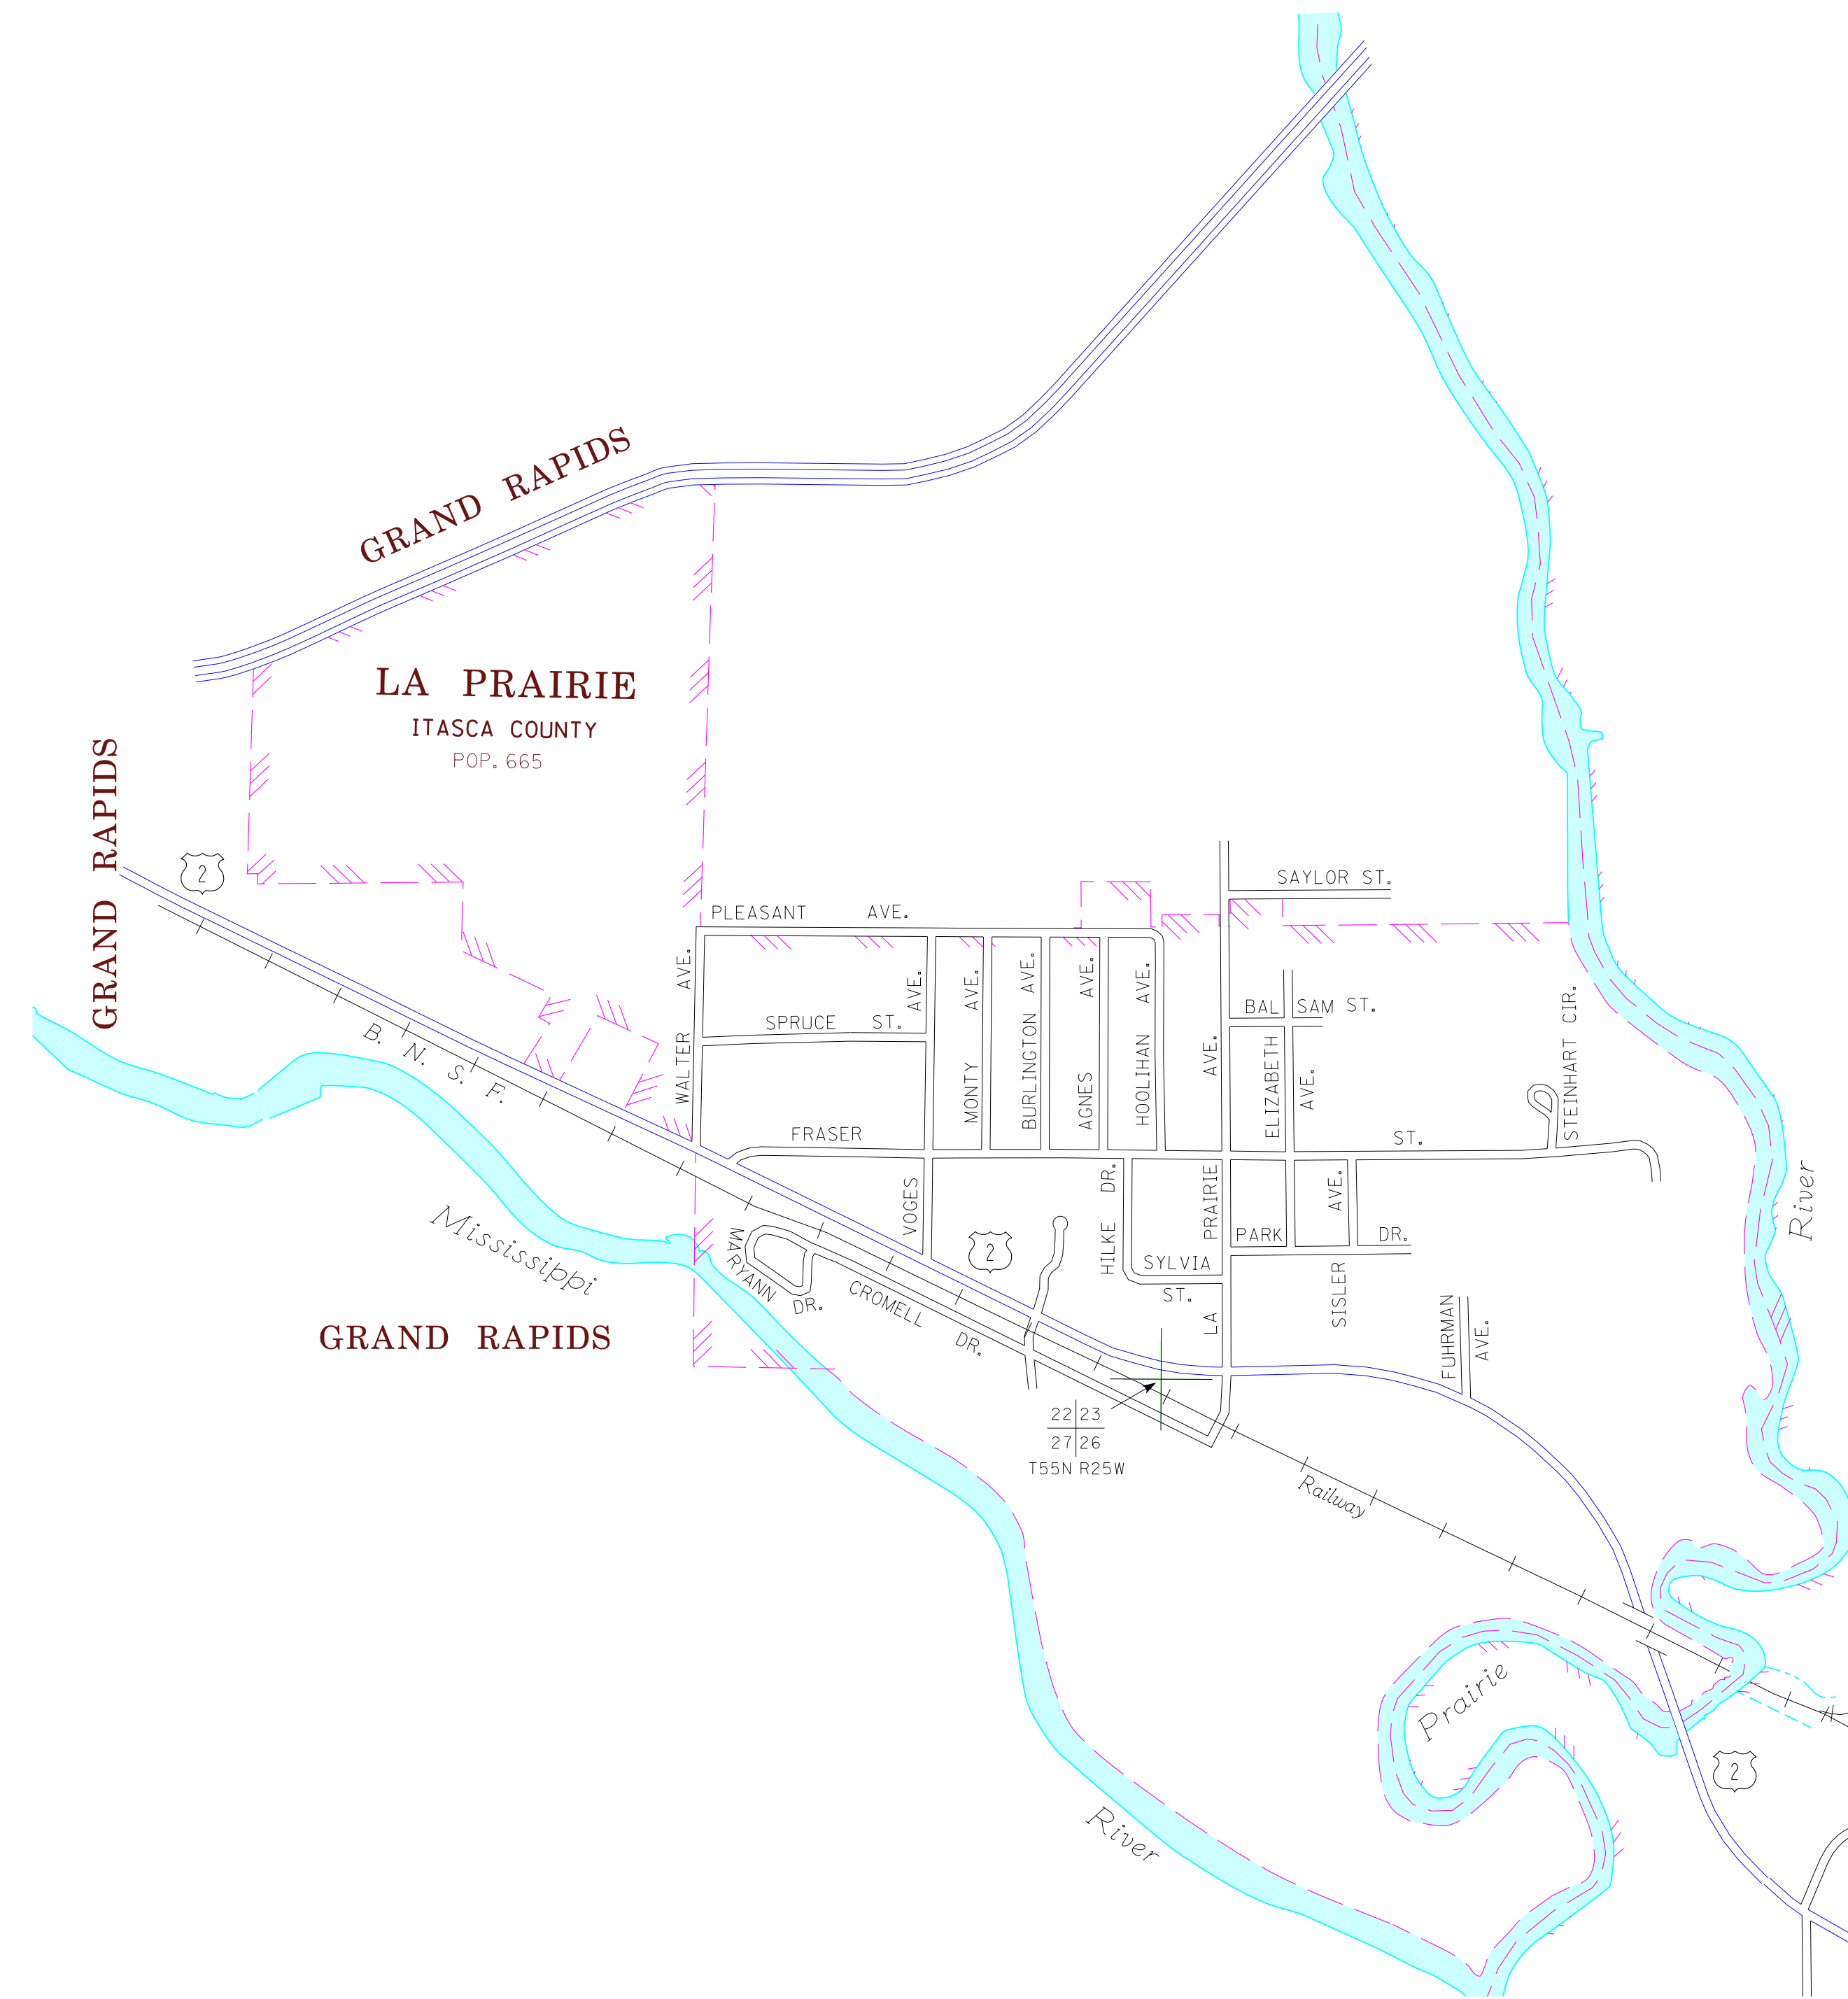

MUNICIPALITIES OF ITASCA CO.

PREPARED BY THE
MINNESOTA DEPARTMENT OF TRANSPORTATION
OFFICE OF TRANSPORTATION DATA & ANALYSIS
IN COOPERATION WITH
U.S. DEPARTMENT OF TRANSPORTATION
FEDERAL HIGHWAY ADMINISTRATION

2011
BASIC DATA - 2010

LEGEND

- INTERSTATE TRUNK HIGHWAY..... (35)
- U.S. TRUNK HIGHWAY..... (78)
- STATE TRUNK HIGHWAY..... (55)
- COUNTY STATE AID HIGHWAY..... (23)
- COUNTY ROAD..... (15)
- PUBLIC ROAD .....
- PRIVATE ROAD .....
- CORPORATE LIMITS.....

MUNICIPALITIES SHOWN
ON THIS SHEET
BIGFORK
LA PRAIRIE

NOTE: 2010 U.S. CENSUS FIGURES SHOWN FOR ALL MUNICIPALITIES UNLESS OTHERWISE STATED.