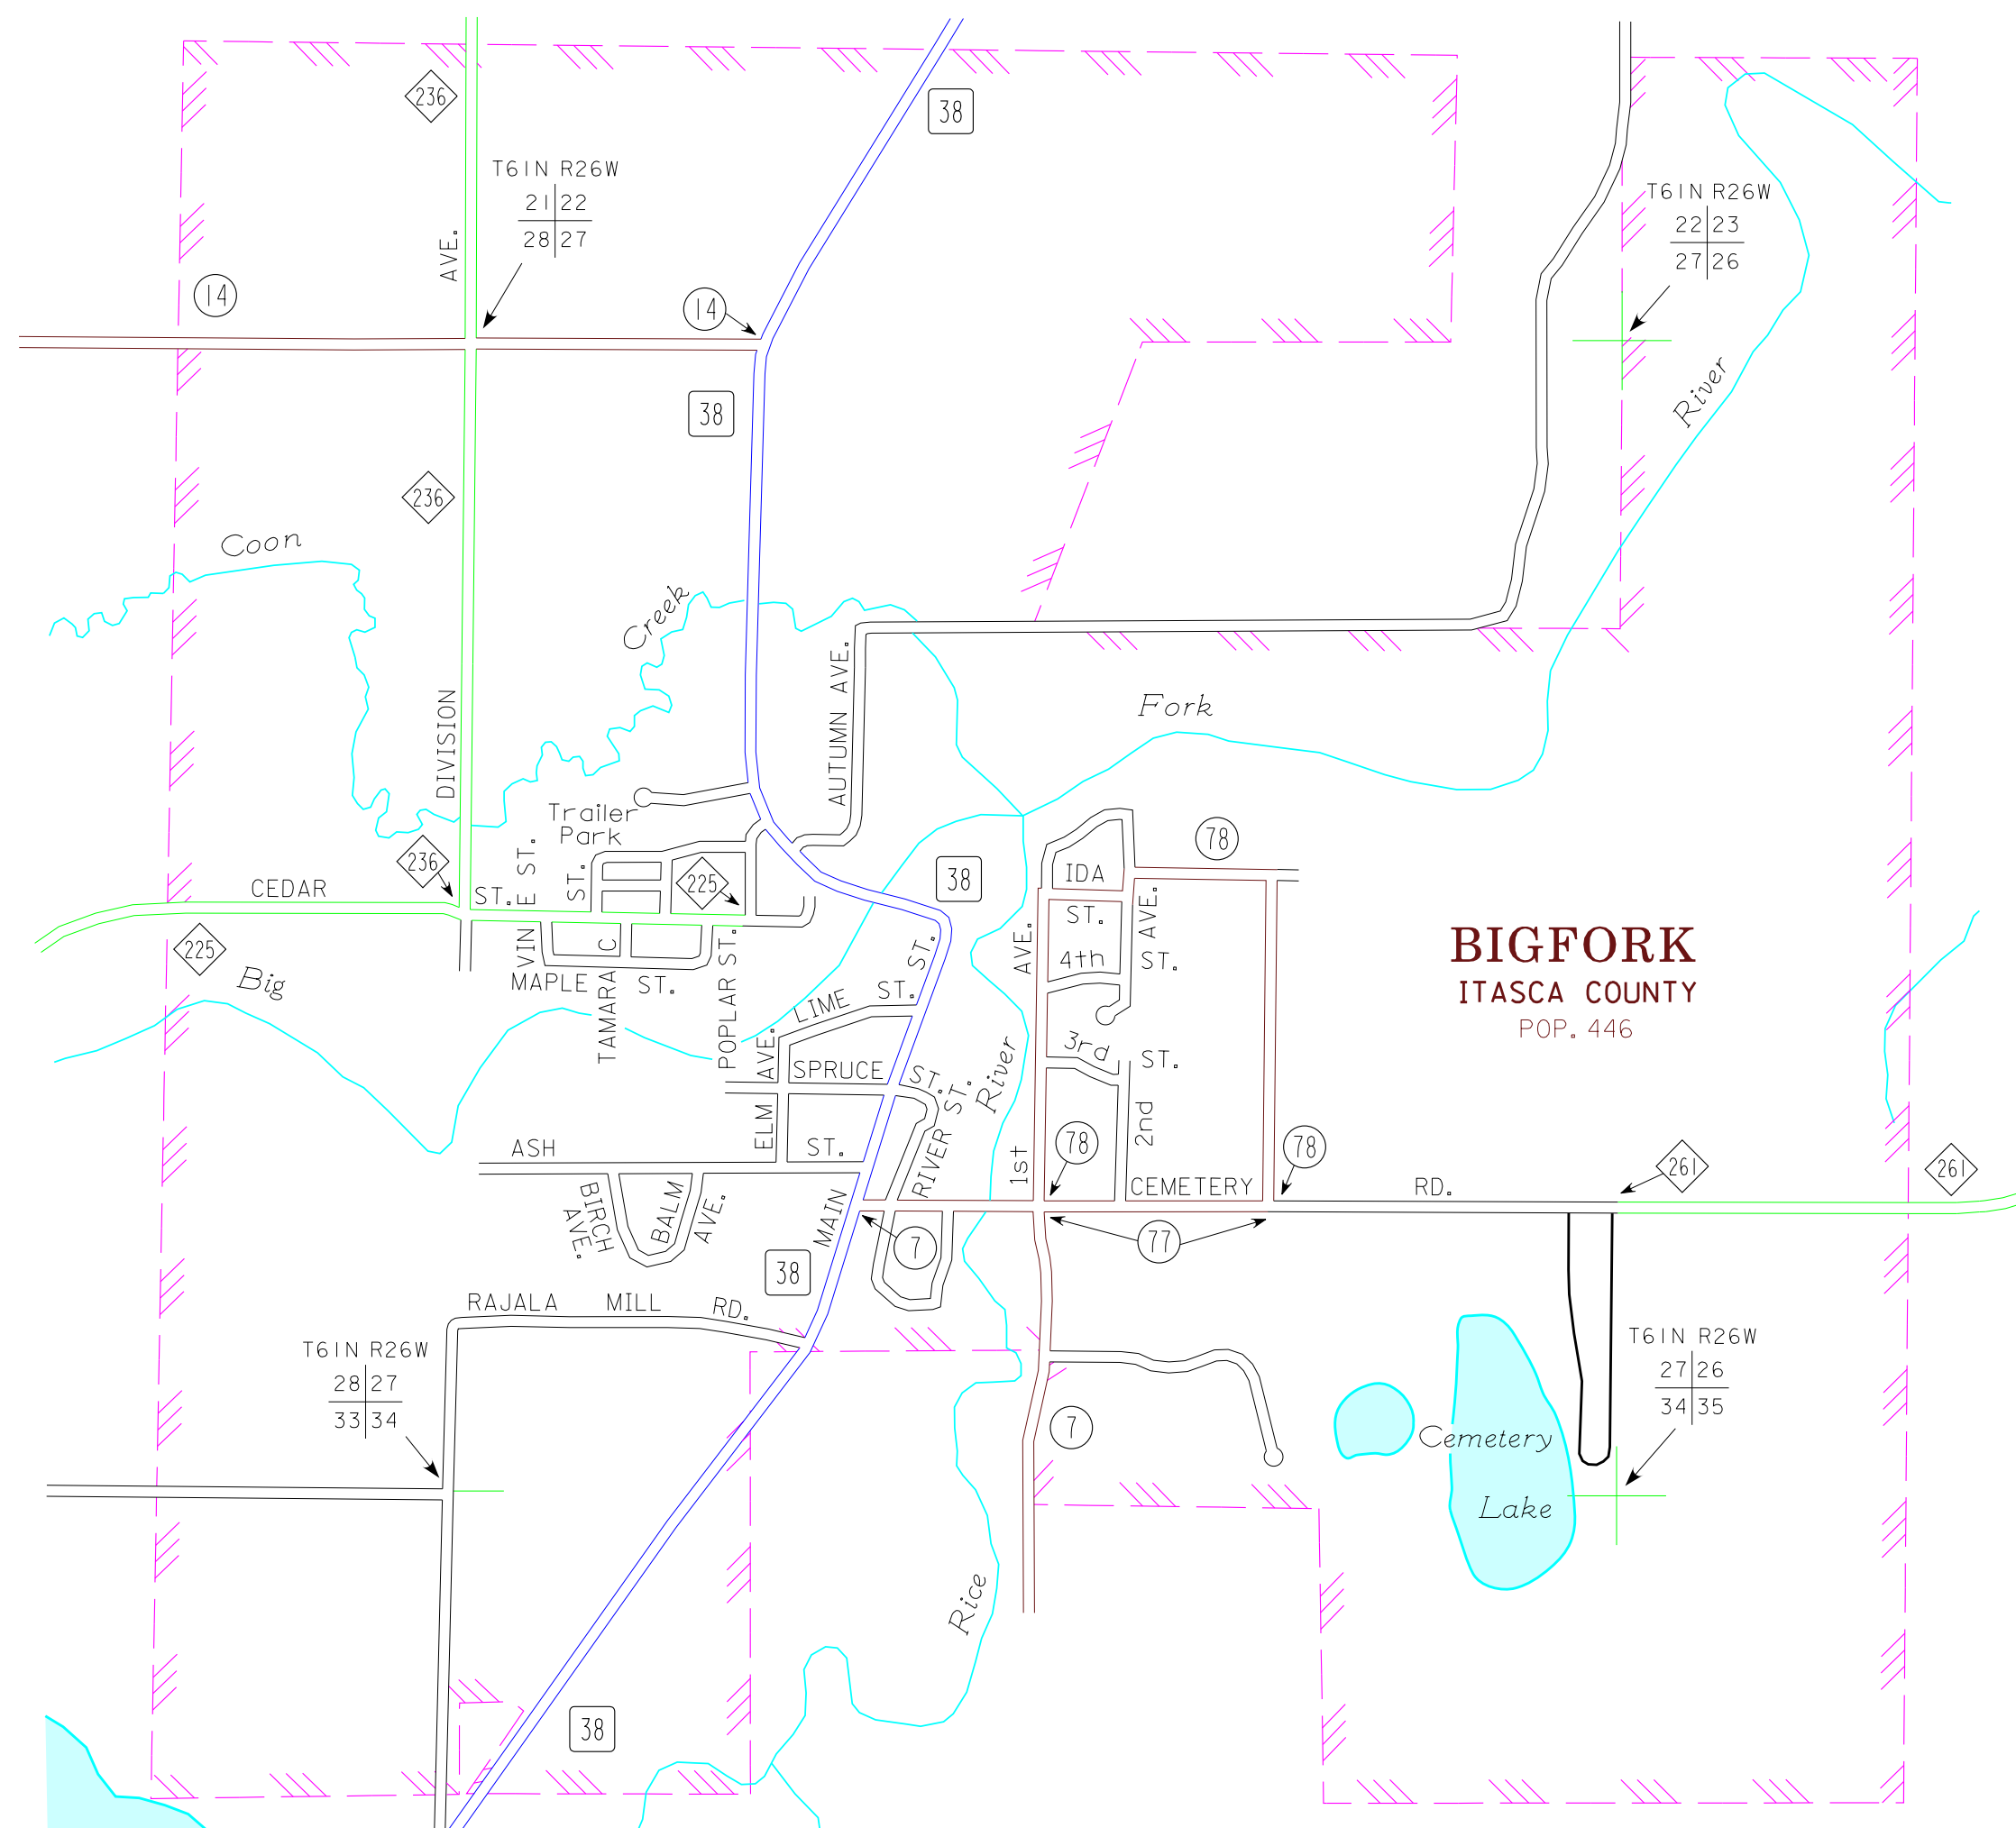

MUNICIPALITIES OF ITASCA CO.

PREPARED BY THE
MINNESOTA DEPARTMENT OF TRANSPORTATION
OFFICE OF TRANSPORTATION DATA & ANALYSIS
IN COOPERATION WITH
U.S. DEPARTMENT OF TRANSPORTATION
FEDERAL HIGHWAY ADMINISTRATION

2011
BASIC DATA - 2010

LEGEND

- INTERSTATE TRUNK HIGHWAY..... (35)
- U.S. TRUNK HIGHWAY..... (78)
- STATE TRUNK HIGHWAY..... (55)
- COUNTY STATE AID HIGHWAY..... (23)
- COUNTY ROAD..... (15)
- PUBLIC ROAD .....
- PRIVATE ROAD .....
- CORPORATE LIMITS.....

MUNICIPALITIES SHOWN
ON THIS SHEET
BIGFORK
LA PRAIRIE

NOTE: 2010 U.S. CENSUS FIGURES SHOWN FOR ALL MUNICIPALITIES UNLESS OTHERWISE STATED.