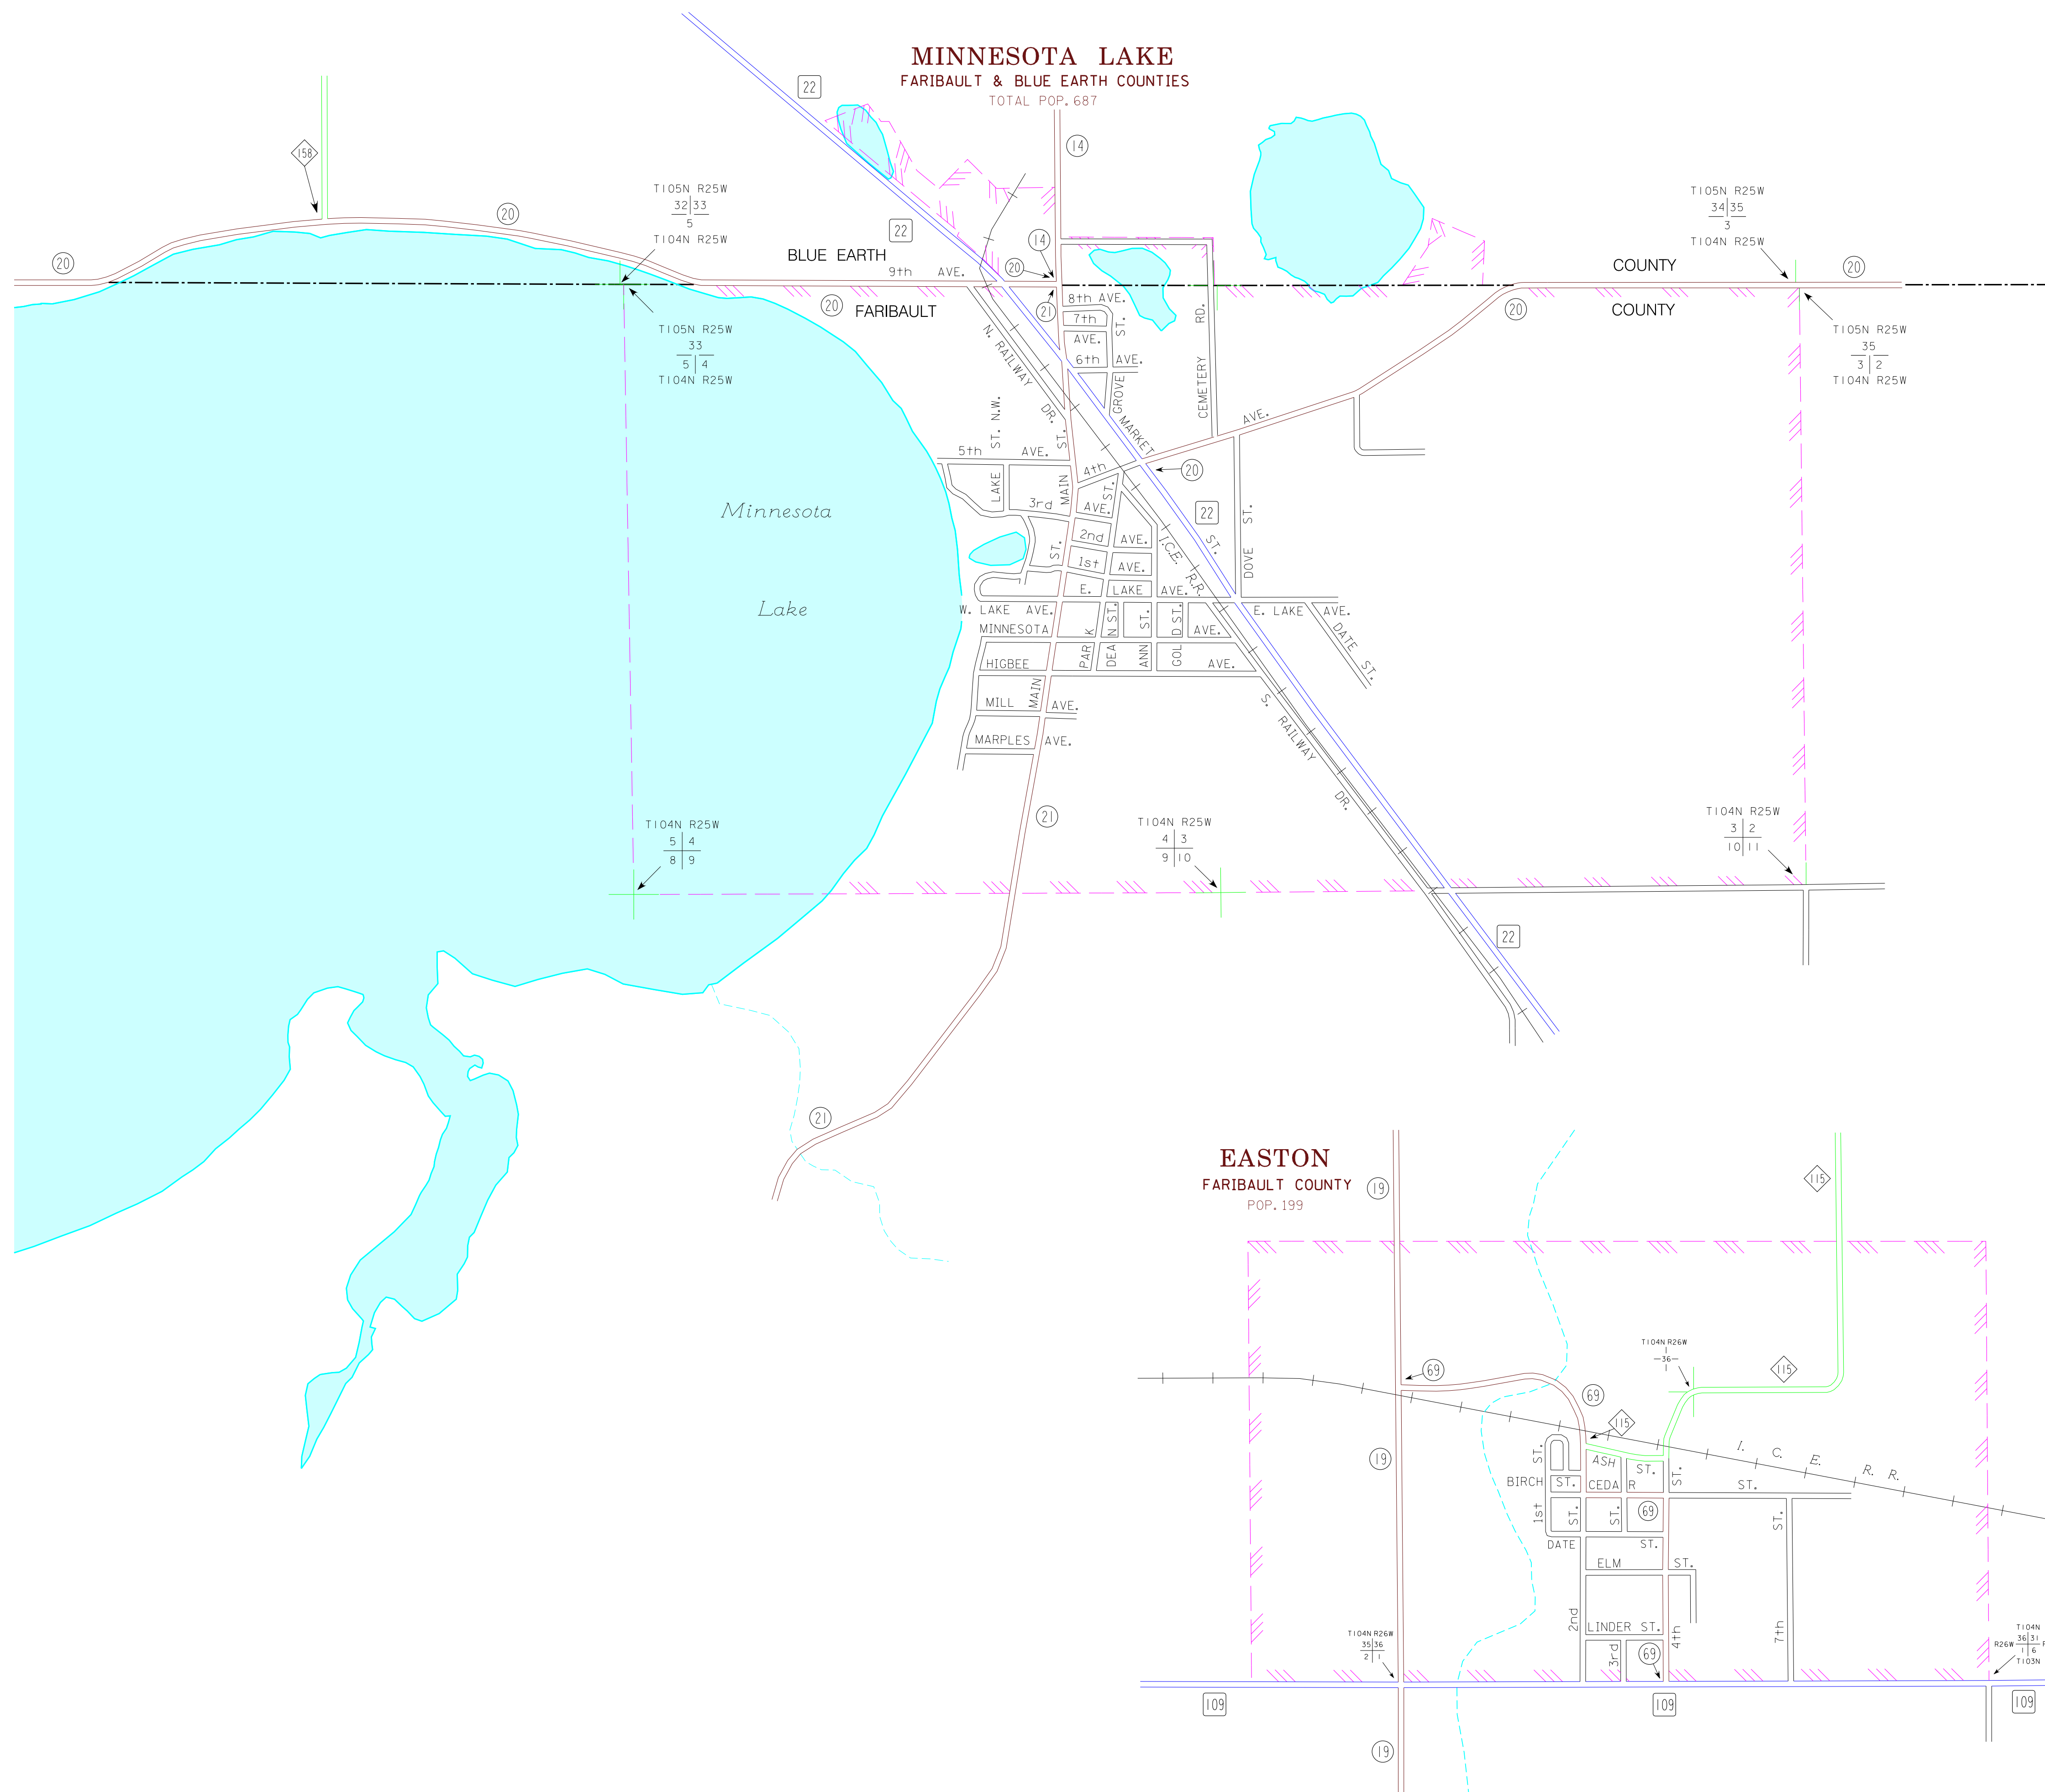

MUNICIPALITIES OF
FARIBAULT CO.

PREPARED BY THE
MINNESOTA DEPARTMENT OF TRANSPORTATION
OFFICE OF TRANSPORTATION DATA & ANALYSIS
IN COOPERATION WITH
U.S. DEPARTMENT OF TRANSPORTATION
FEDERAL HIGHWAY ADMINISTRATION

2011
BASIC DATA - 2008

LEGEND

- INTERSTATE TRUNK HIGHWAY..... (35)
- U.S. TRUNK HIGHWAY..... (10)
- STATE TRUNK HIGHWAY..... (55)
- COUNTY STATE AID HIGHWAY..... (23)
- COUNTY ROAD..... (15)
- PUBLIC ROAD .....
- PRIVATE ROAD .....
- CORPORATE LIMITS.....

MUNICIPALITIES SHOWN
ON THIS SHEET
BRICELYN
EASTON
MINNESOTA LAKE

NOTE: 2010 U.S. CENSUS FIGURES SHOWN FOR ALL MUNICIPALITIES UNLESS OTHERWISE STATED.