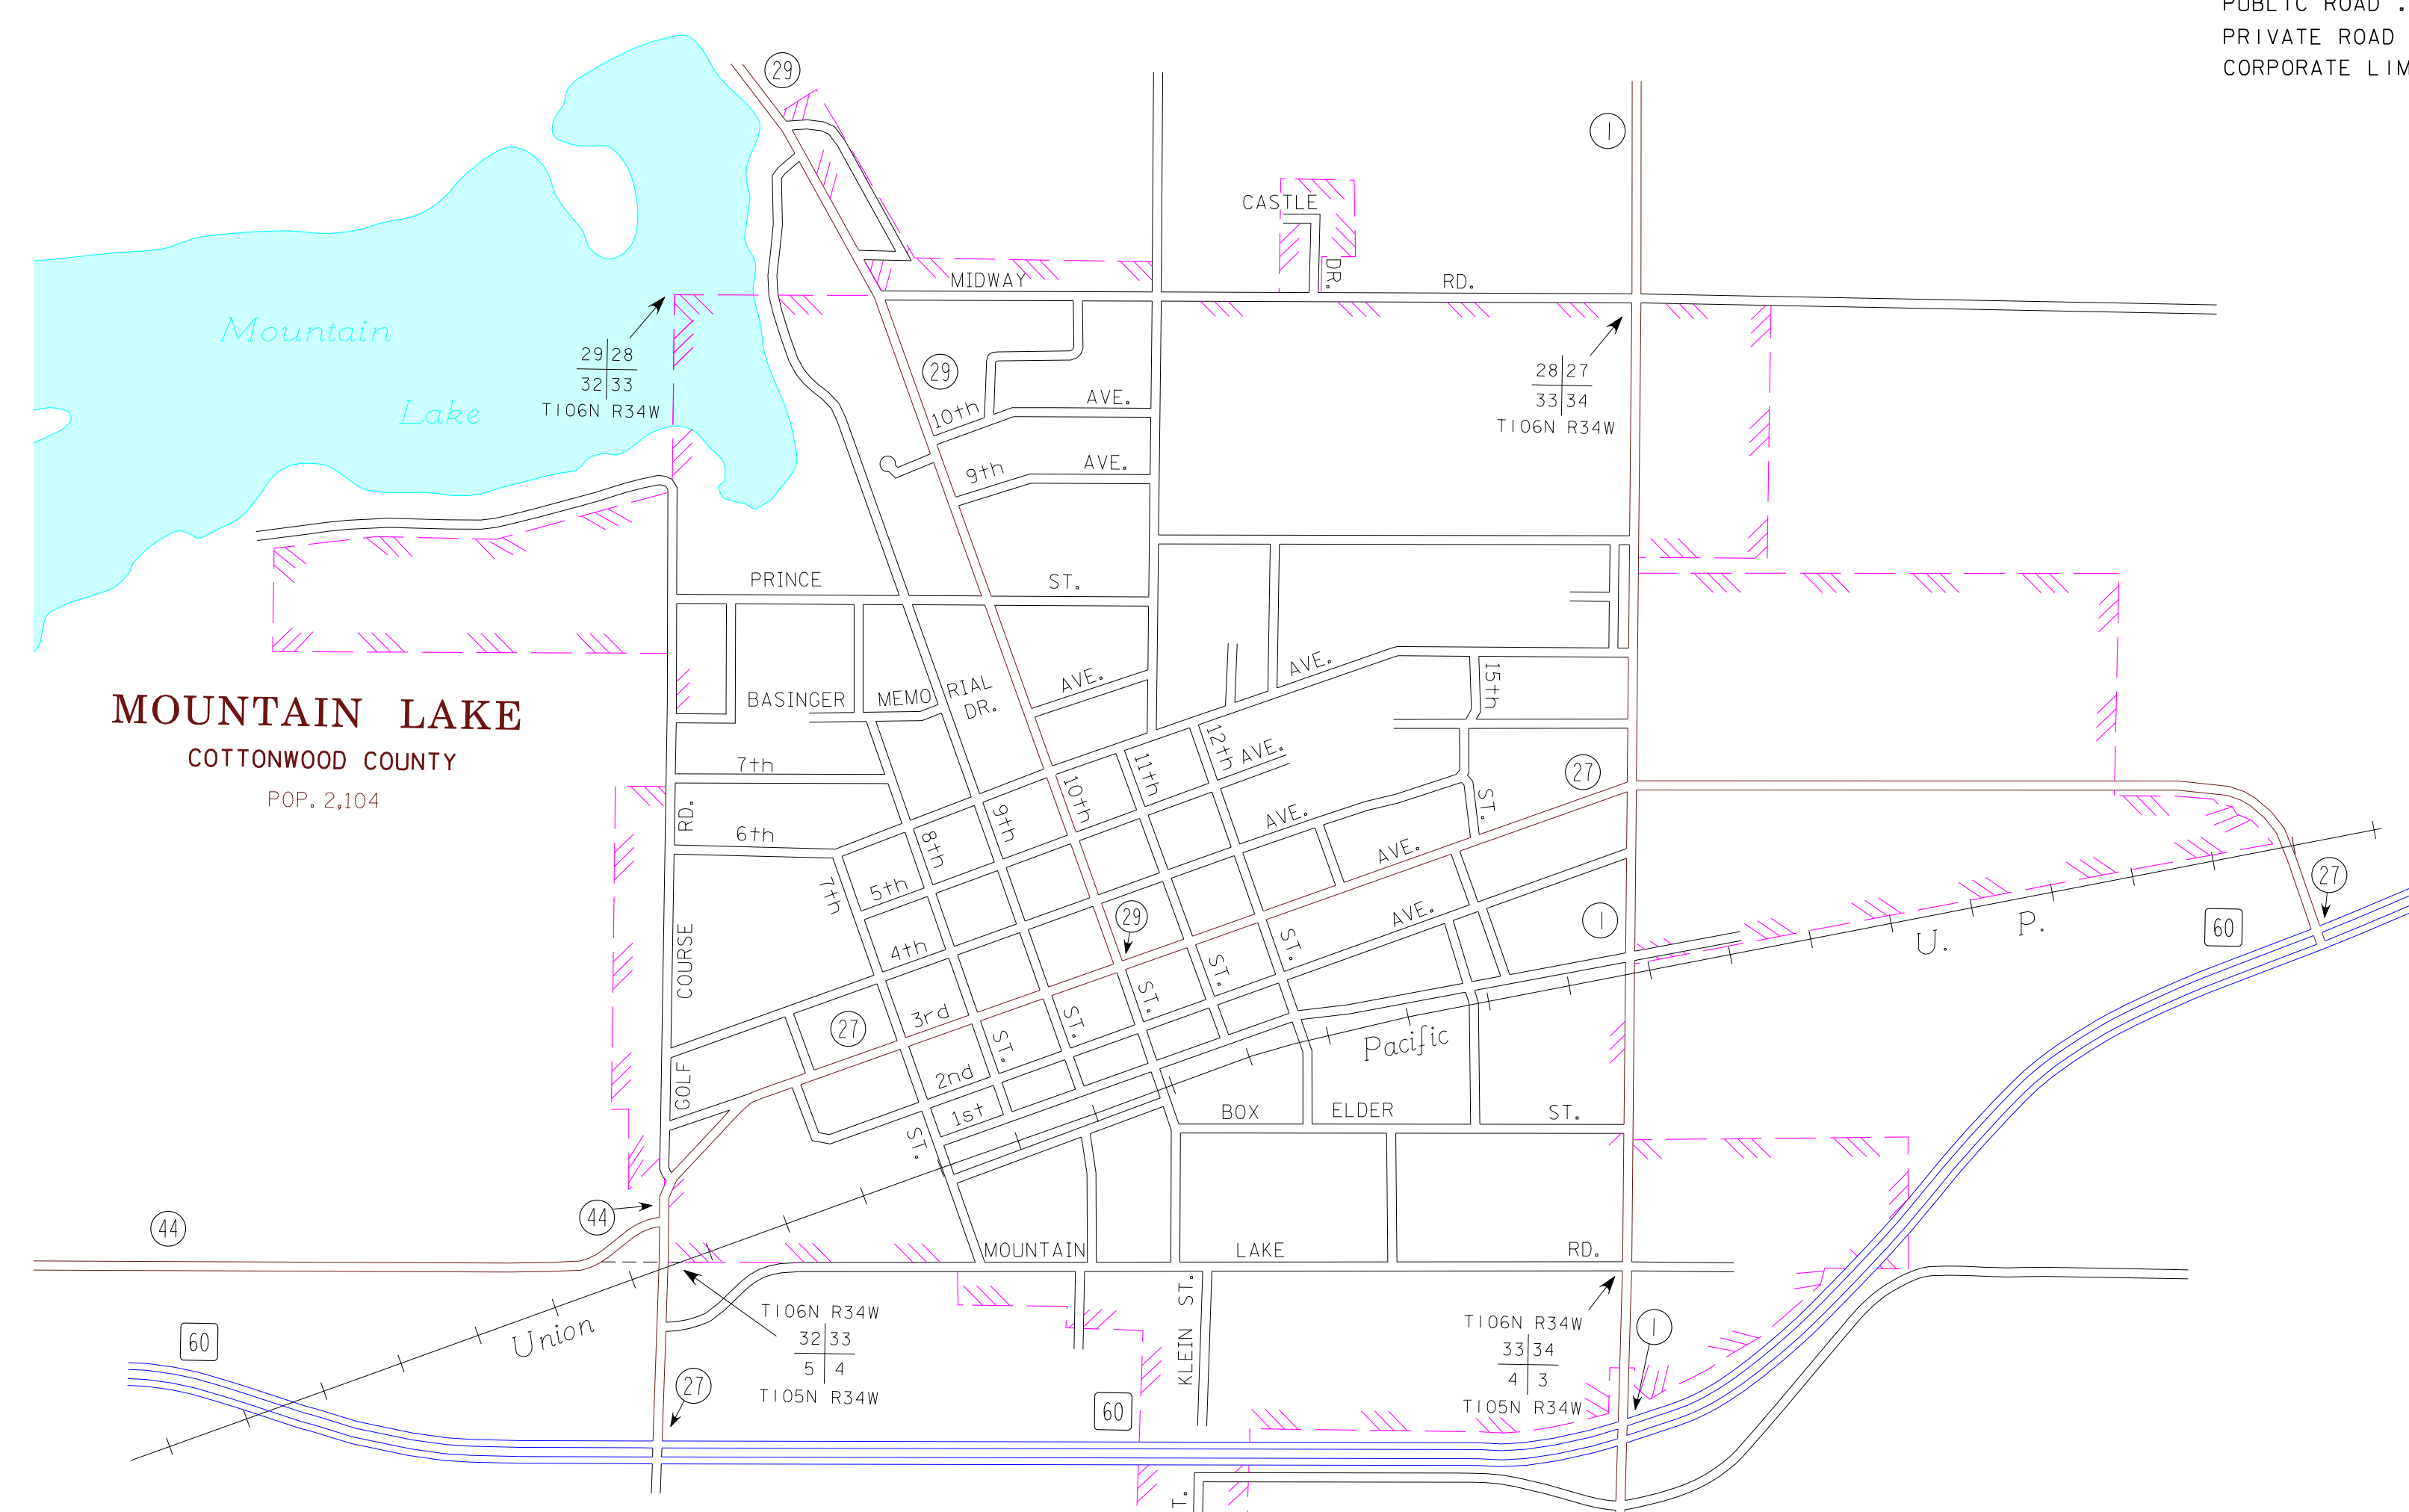

MOUNTAIN LAKE
COTTONWOOD COUNTY
POP. 2,104