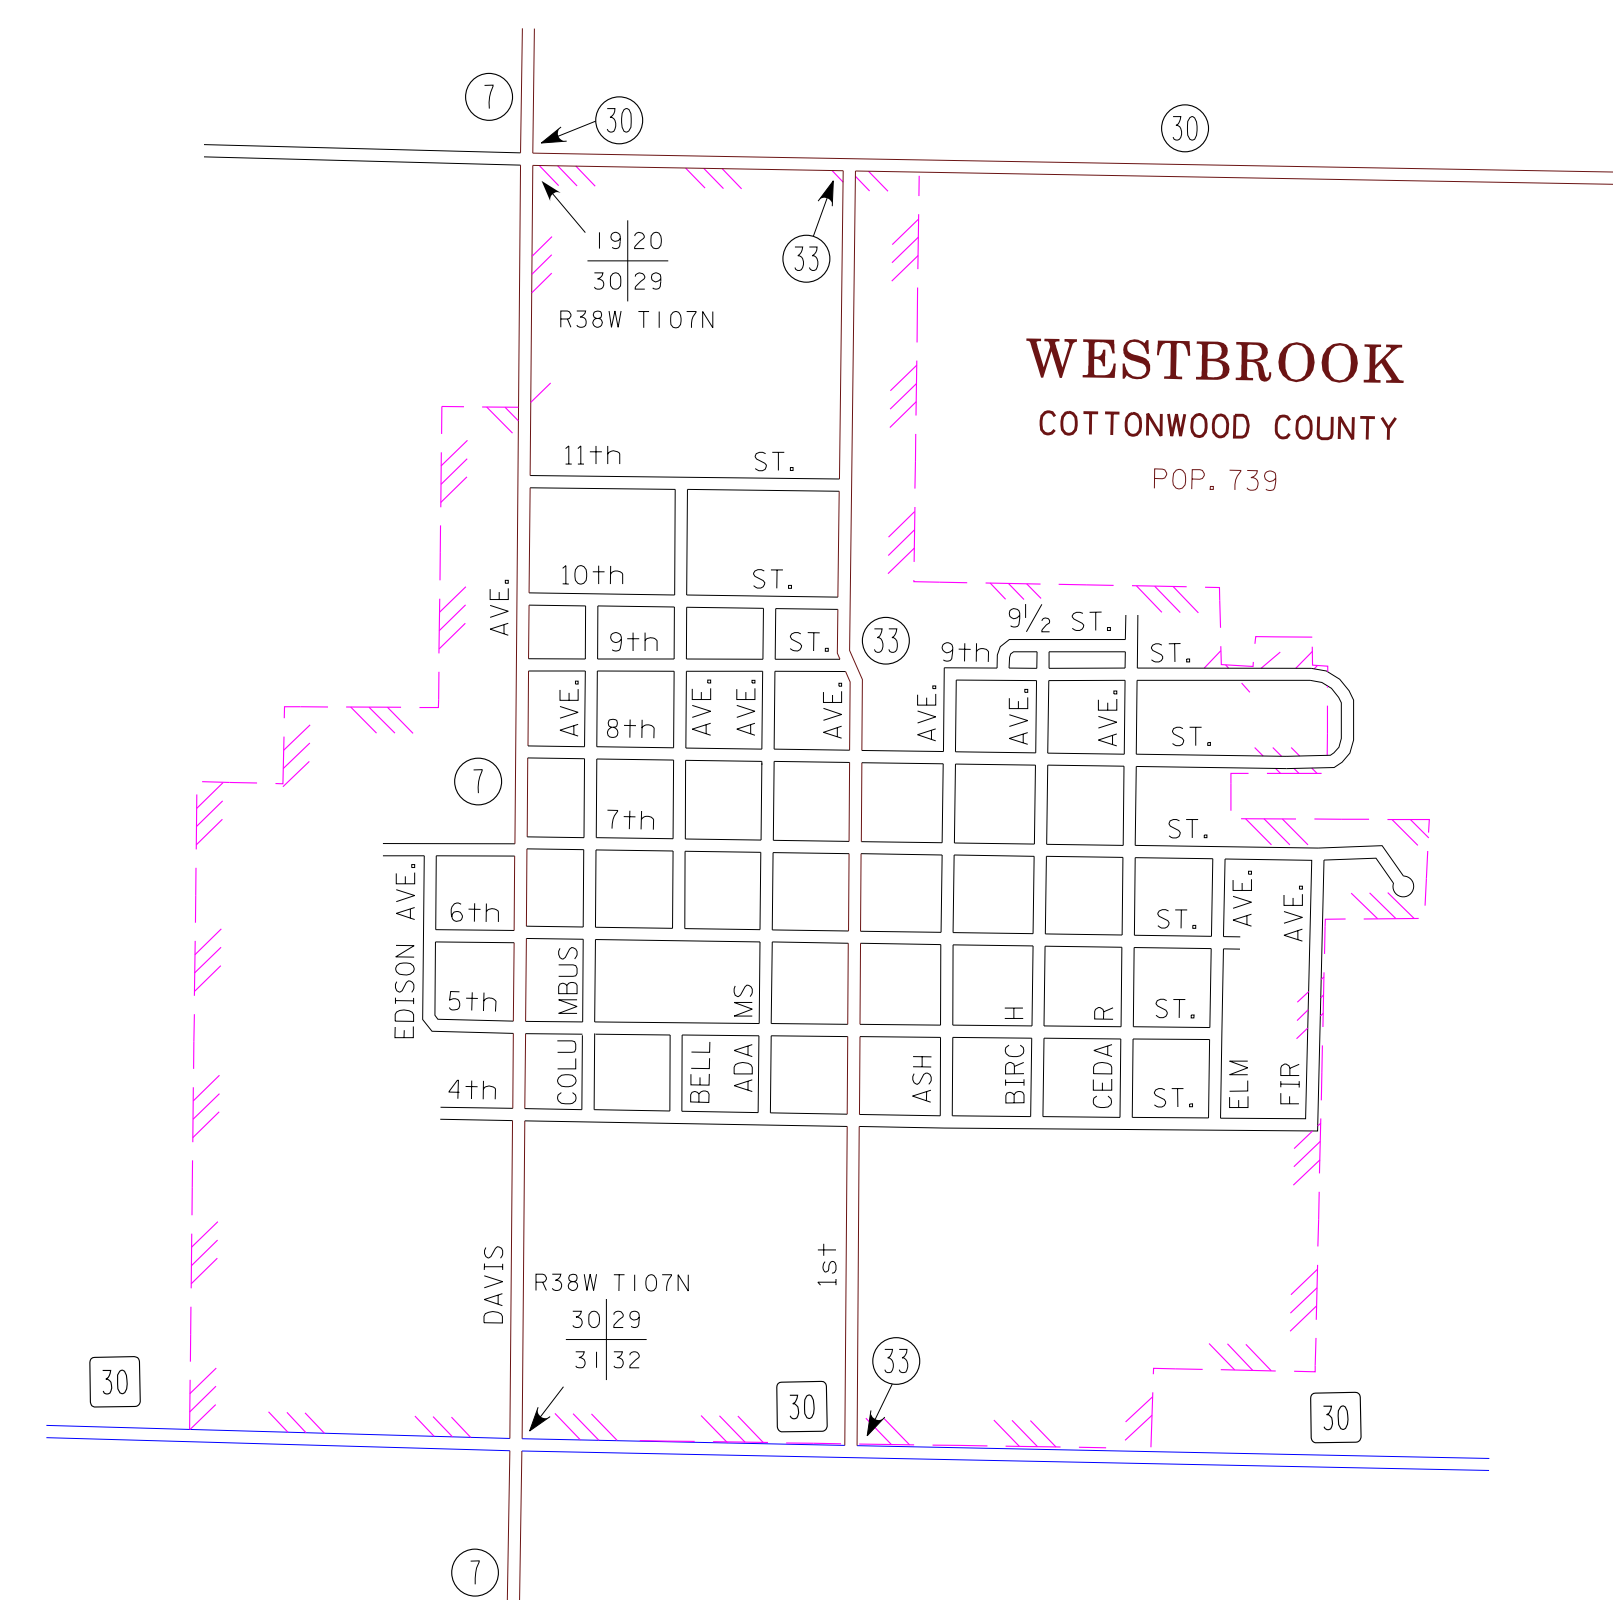

WESTBROOK
COTTONWOOD COUNTY
POP. 739