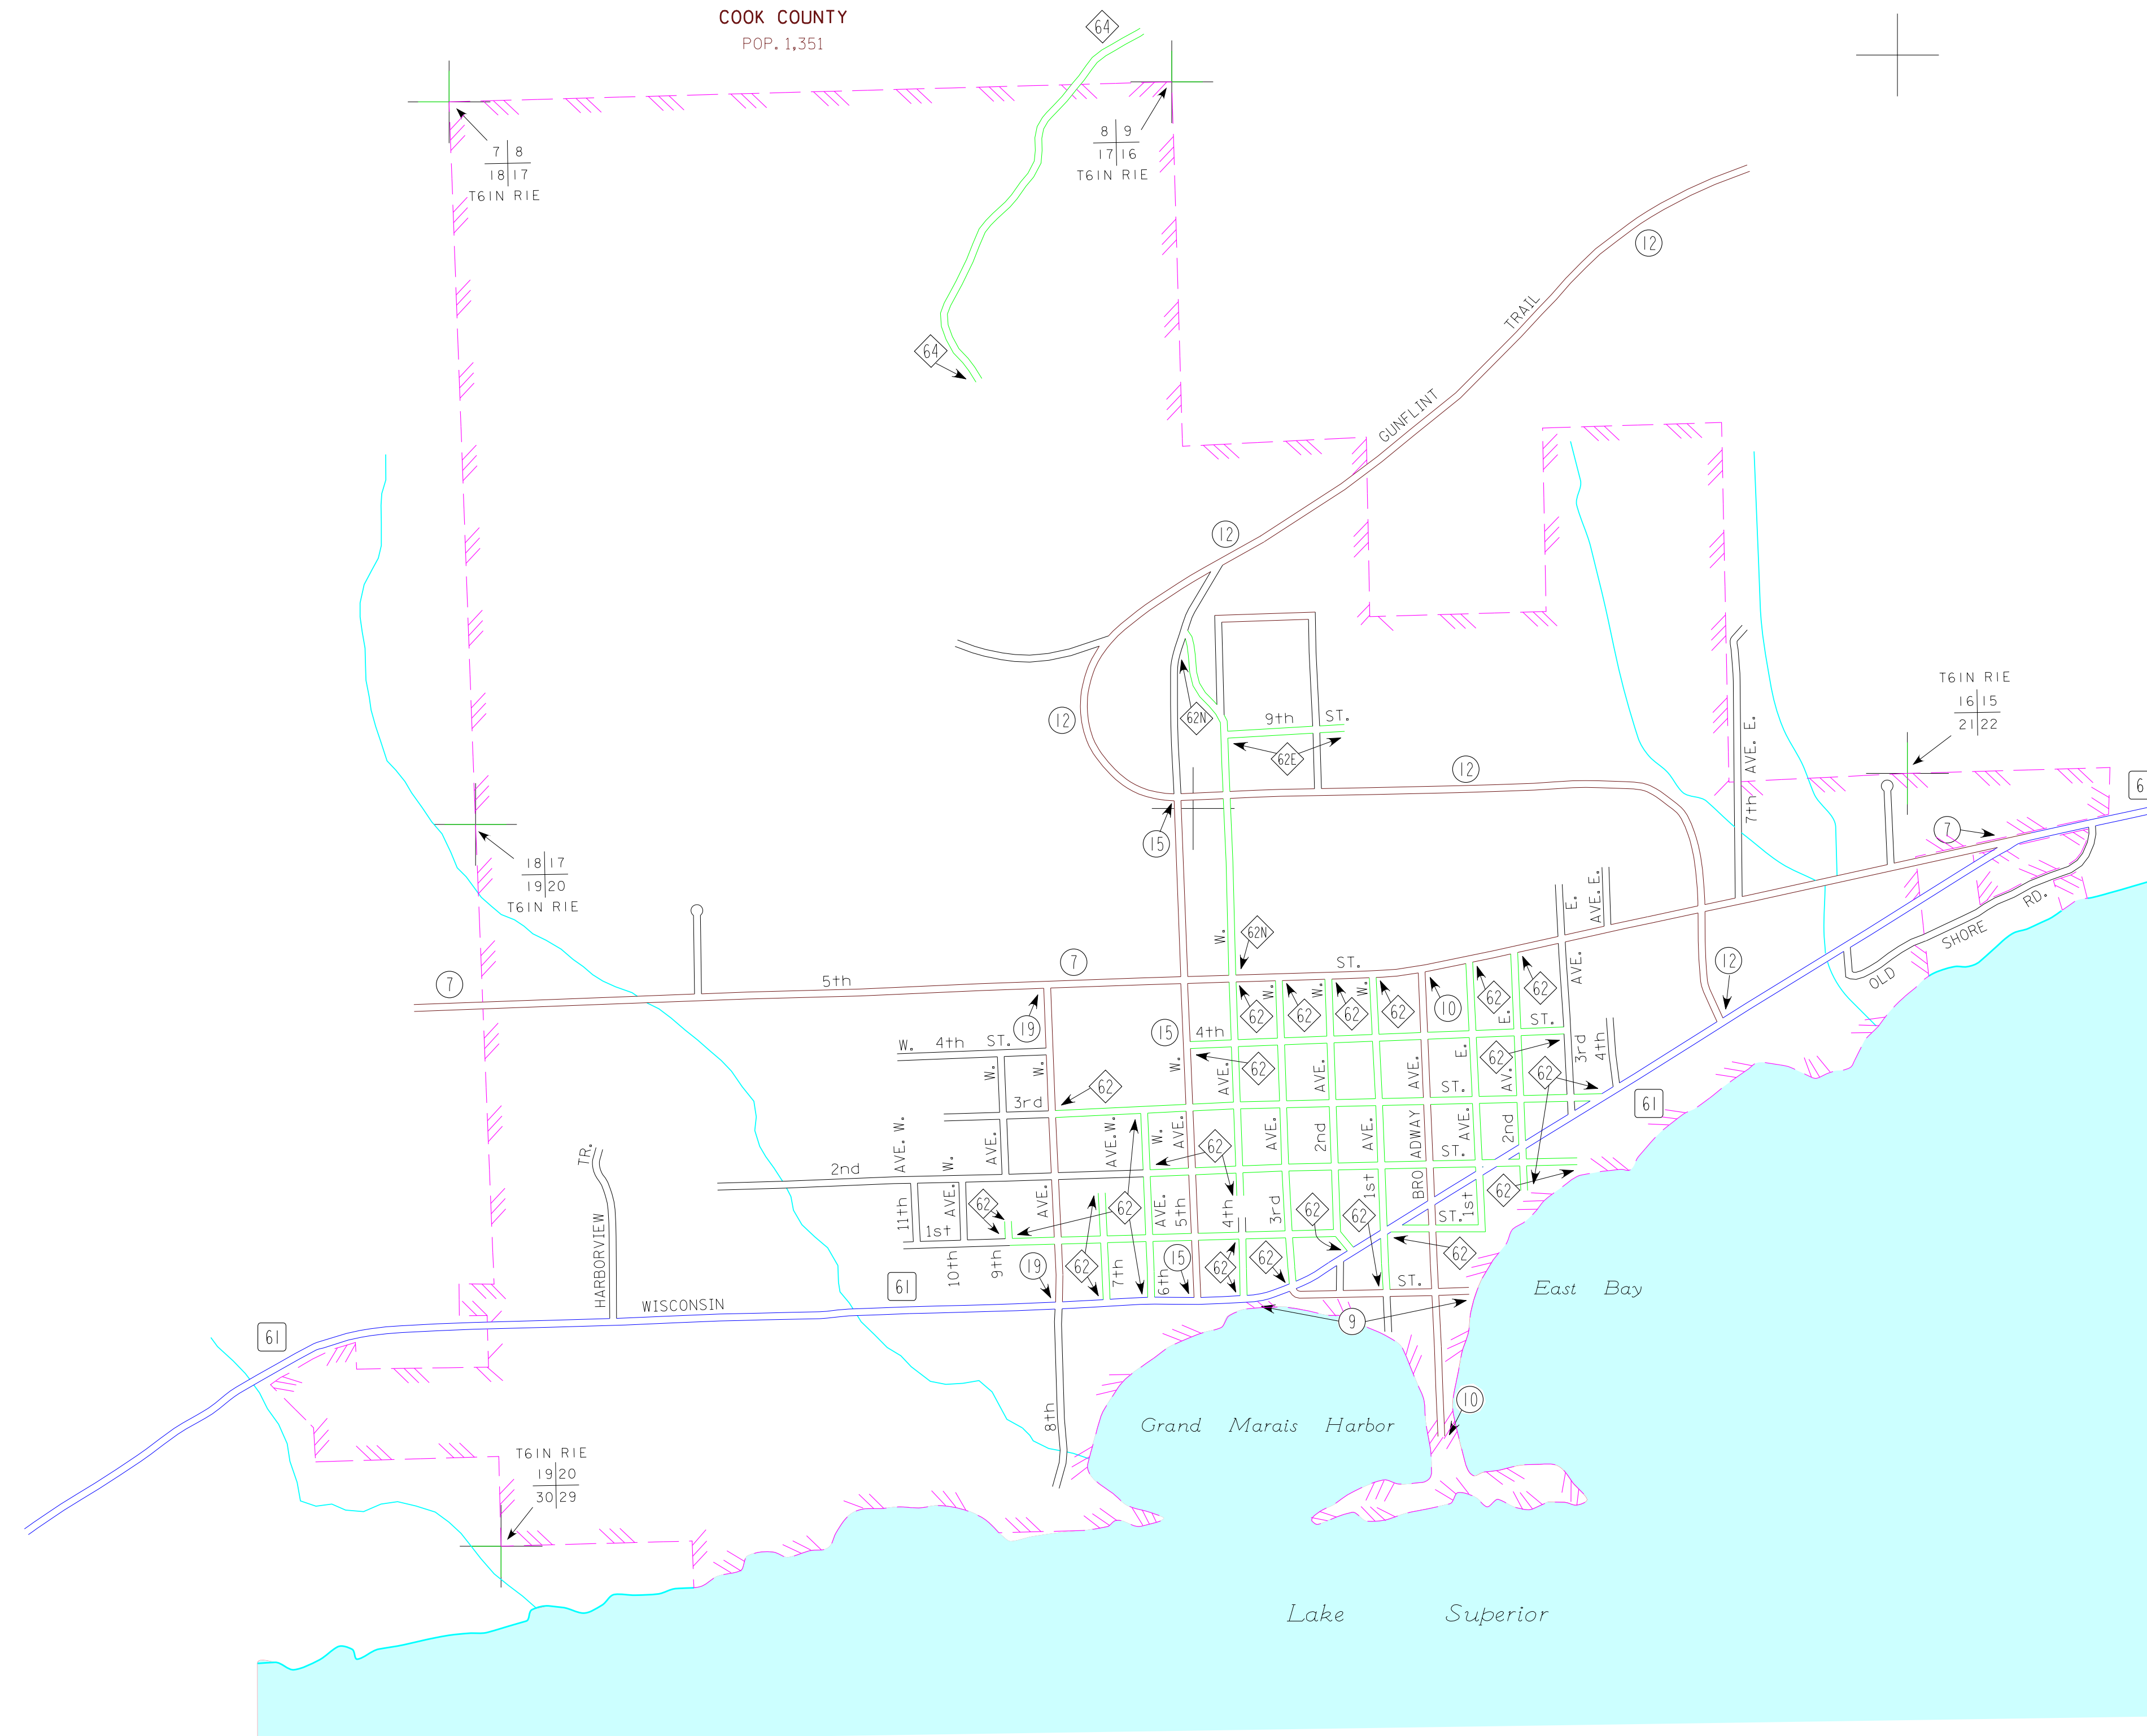

MUNICIPALITIES OF
COOK CO.

PREPARED BY THE
MINNESOTA DEPARTMENT OF TRANSPORTATION
OFFICE OF TRANSPORTATION DATA & ANALYSIS
IN COOPERATION WITH
U.S. DEPARTMENT OF TRANSPORTATION
FEDERAL HIGHWAY ADMINISTRATION

2011
BASIC DATA - 2009

LEGEND

- INTERSTATE TRUNK HIGHWAY..... (35)
- U.S. TRUNK HIGHWAY..... (10)
- STATE TRUNK HIGHWAY..... (55)
- COUNTY STATE AID HIGHWAY..... (23)
- COUNTY ROAD..... (15)
- PUBLIC ROAD .....
- PRIVATE ROAD .....
- CORPORATE LIMITS.....

GRAND MARAIS
COOK COUNTY
POP. 1,351

MUNICIPALITIES SHOWN
ON THIS SHEET
GRAND MARAIS

NOTE: 2010 U.S. CENSUS FIGURES SHOWN FOR ALL MUNICIPALITIES UNLESS OTHERWISE STATED.