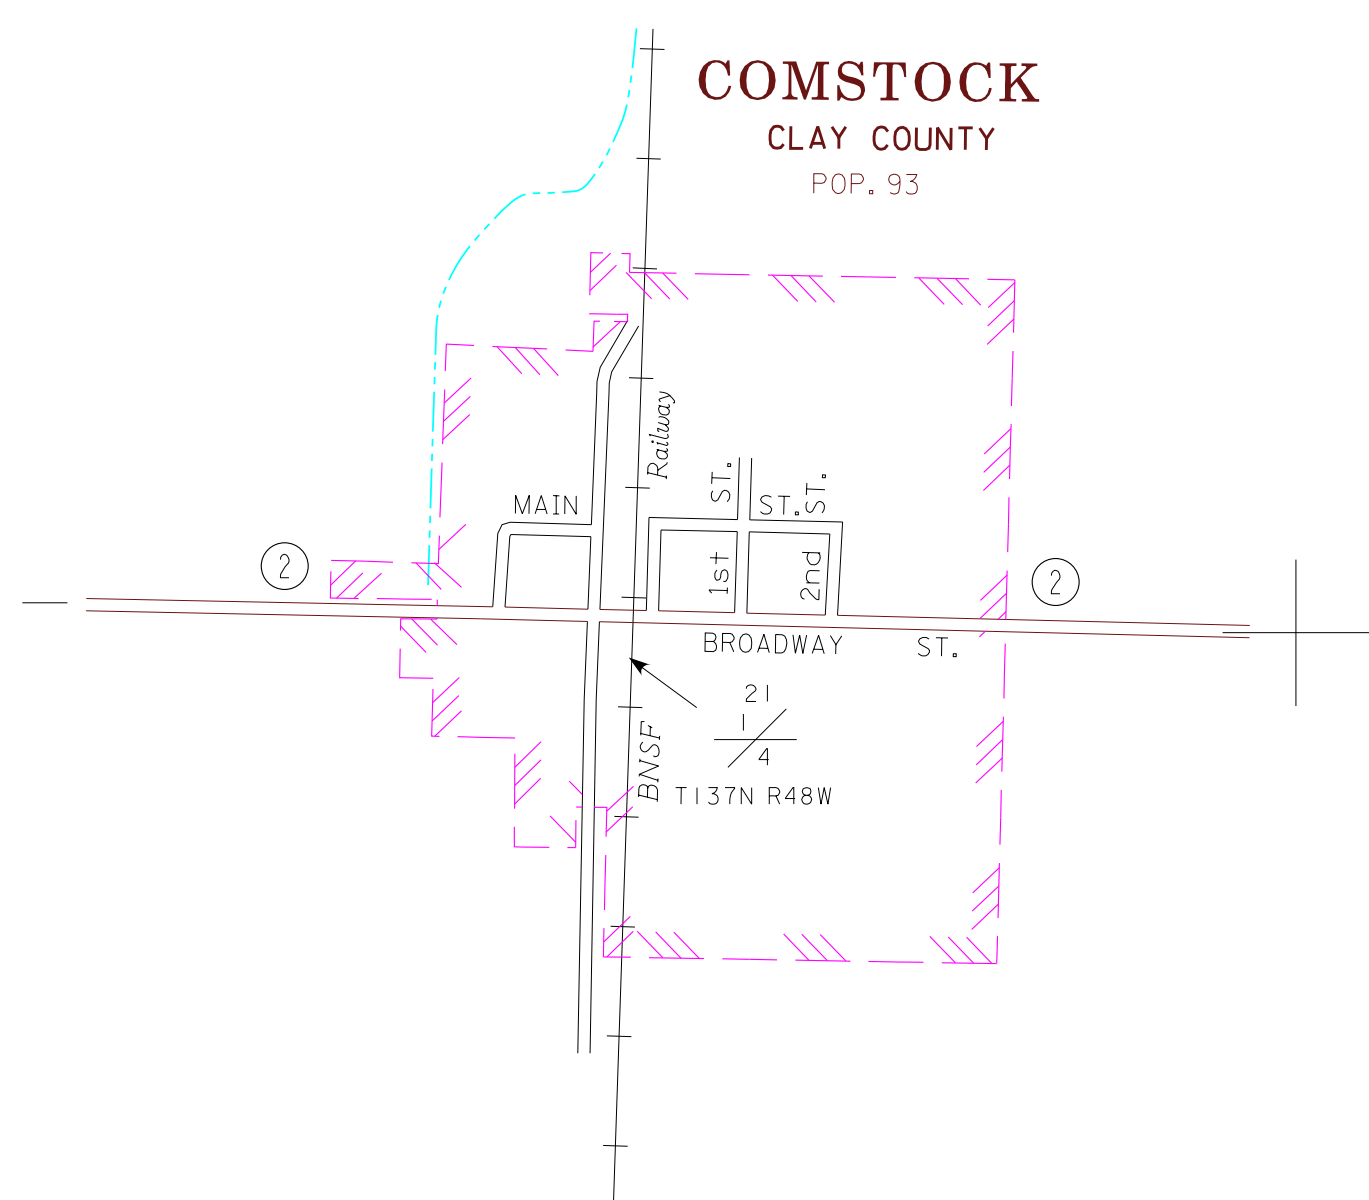

BARNESVILLE
CLAY COUNTY
POP. 2,563

MUNICIPALITIES OF
CLAY CO.

PREPARED BY THE
MINNESOTA DEPARTMENT OF TRANSPORTATION
OFFICE OF TRANSPORTATION DATA & ANALYSIS
IN COOPERATION WITH
U.S. DEPARTMENT OF TRANSPORTATION
FEDERAL HIGHWAY ADMINISTRATION

2011
BASIC DATA - 2009

LEGEND

- INTERSTATE TRUNK HIGHWAY..... (35)
- U.S. TRUNK HIGHWAY..... (10)
- STATE TRUNK HIGHWAY..... (55)
- COUNTY STATE AID HIGHWAY..... (23)
- COUNTY ROAD..... (15)
- PUBLIC ROAD .....
- PRIVATE ROAD .....
- CORPORATE LIMITS.....

MUNICIPALITIES SHOWN
ON THIS SHEET
BARNESVILLE
COMSTOCK
GLYNDON
SABIN

NOTE: 2010 U.S. CENSUS FIGURES SHOWN FOR ALL MUNICIPALITIES UNLESS OTHERWISE STATED.