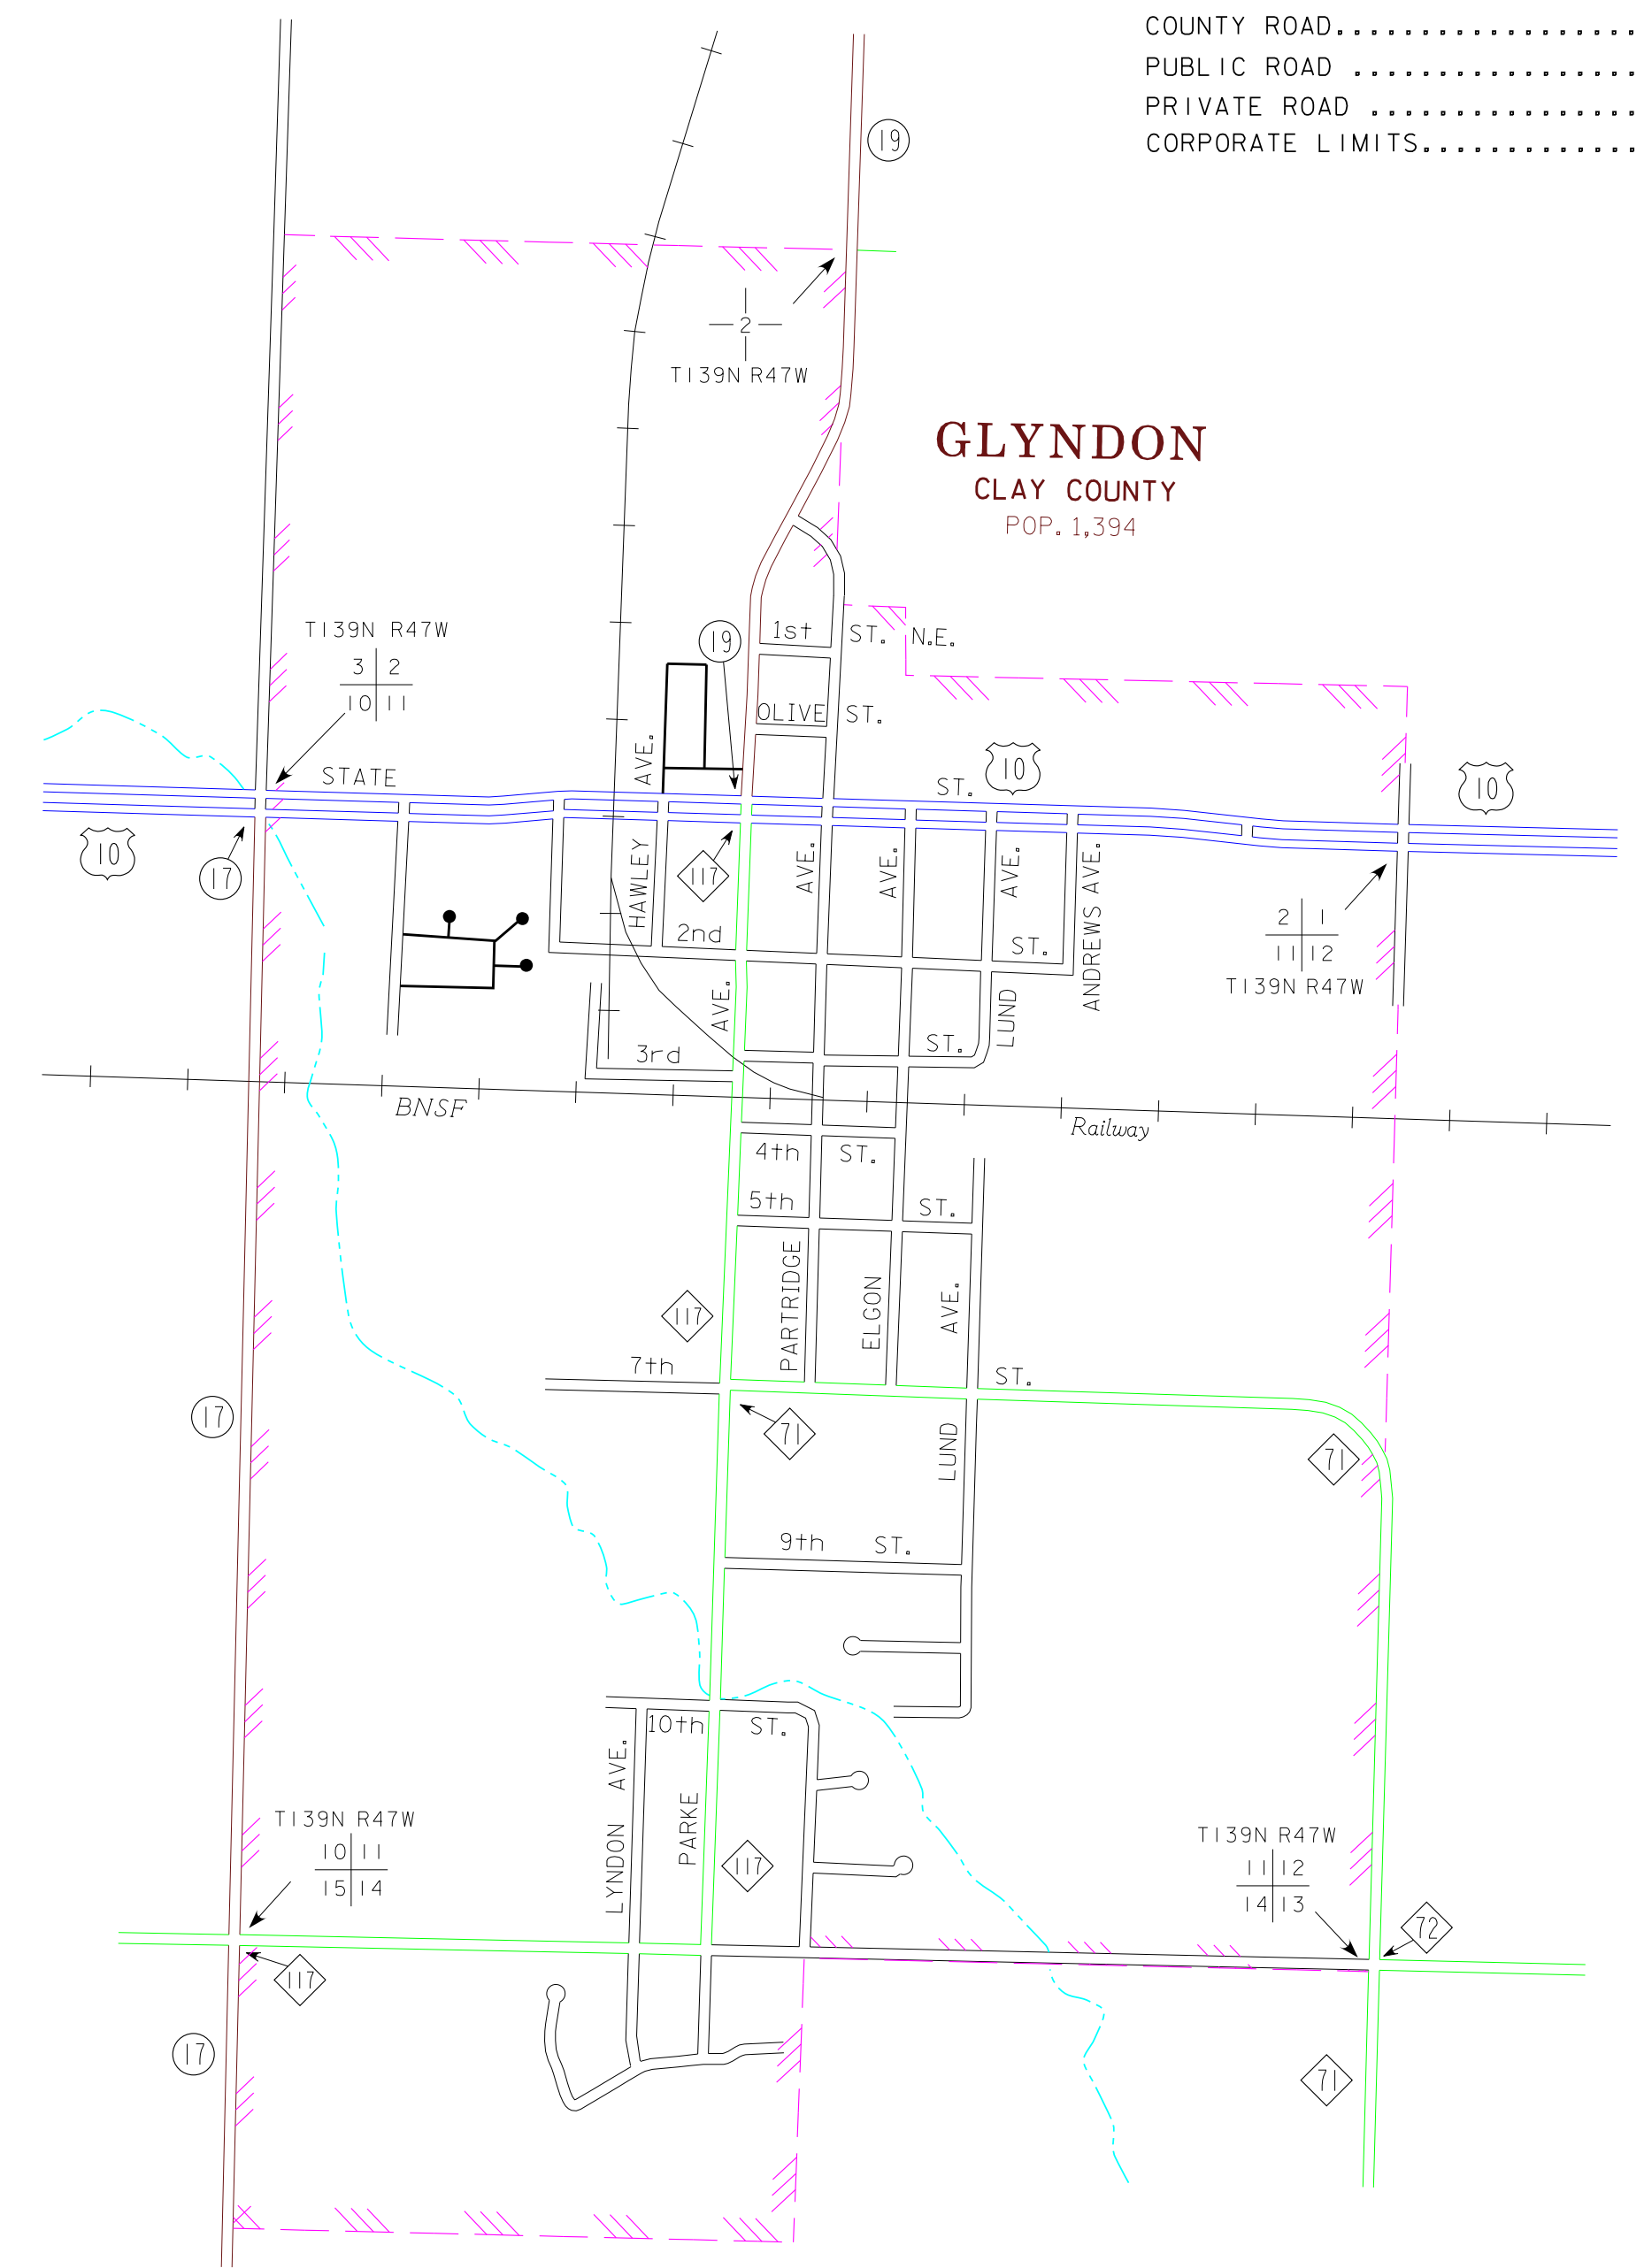

BARNESVILLE
CLAY COUNTY
POP. 2,563

MUNICIPALITIES OF
CLAY CO.

PREPARED BY THE
MINNESOTA DEPARTMENT OF TRANSPORTATION
OFFICE OF TRANSPORTATION DATA & ANALYSIS
IN COOPERATION WITH
U.S. DEPARTMENT OF TRANSPORTATION
FEDERAL HIGHWAY ADMINISTRATION

2011
BASIC DATA - 2009

LEGEND

- INTERSTATE TRUNK HIGHWAY..... (35)
- U.S. TRUNK HIGHWAY..... (10)
- STATE TRUNK HIGHWAY..... (55)
- COUNTY STATE AID HIGHWAY..... (23)
- COUNTY ROAD..... (15)
- PUBLIC ROAD .....
- PRIVATE ROAD .....
- CORPORATE LIMITS.....

MUNICIPALITIES SHOWN
ON THIS SHEET
BARNESVILLE
COMSTOCK
GLYNDON
SABIN

NOTE: 2010 U.S. CENSUS FIGURES SHOWN FOR ALL MUNICIPALITIES UNLESS OTHERWISE STATED.