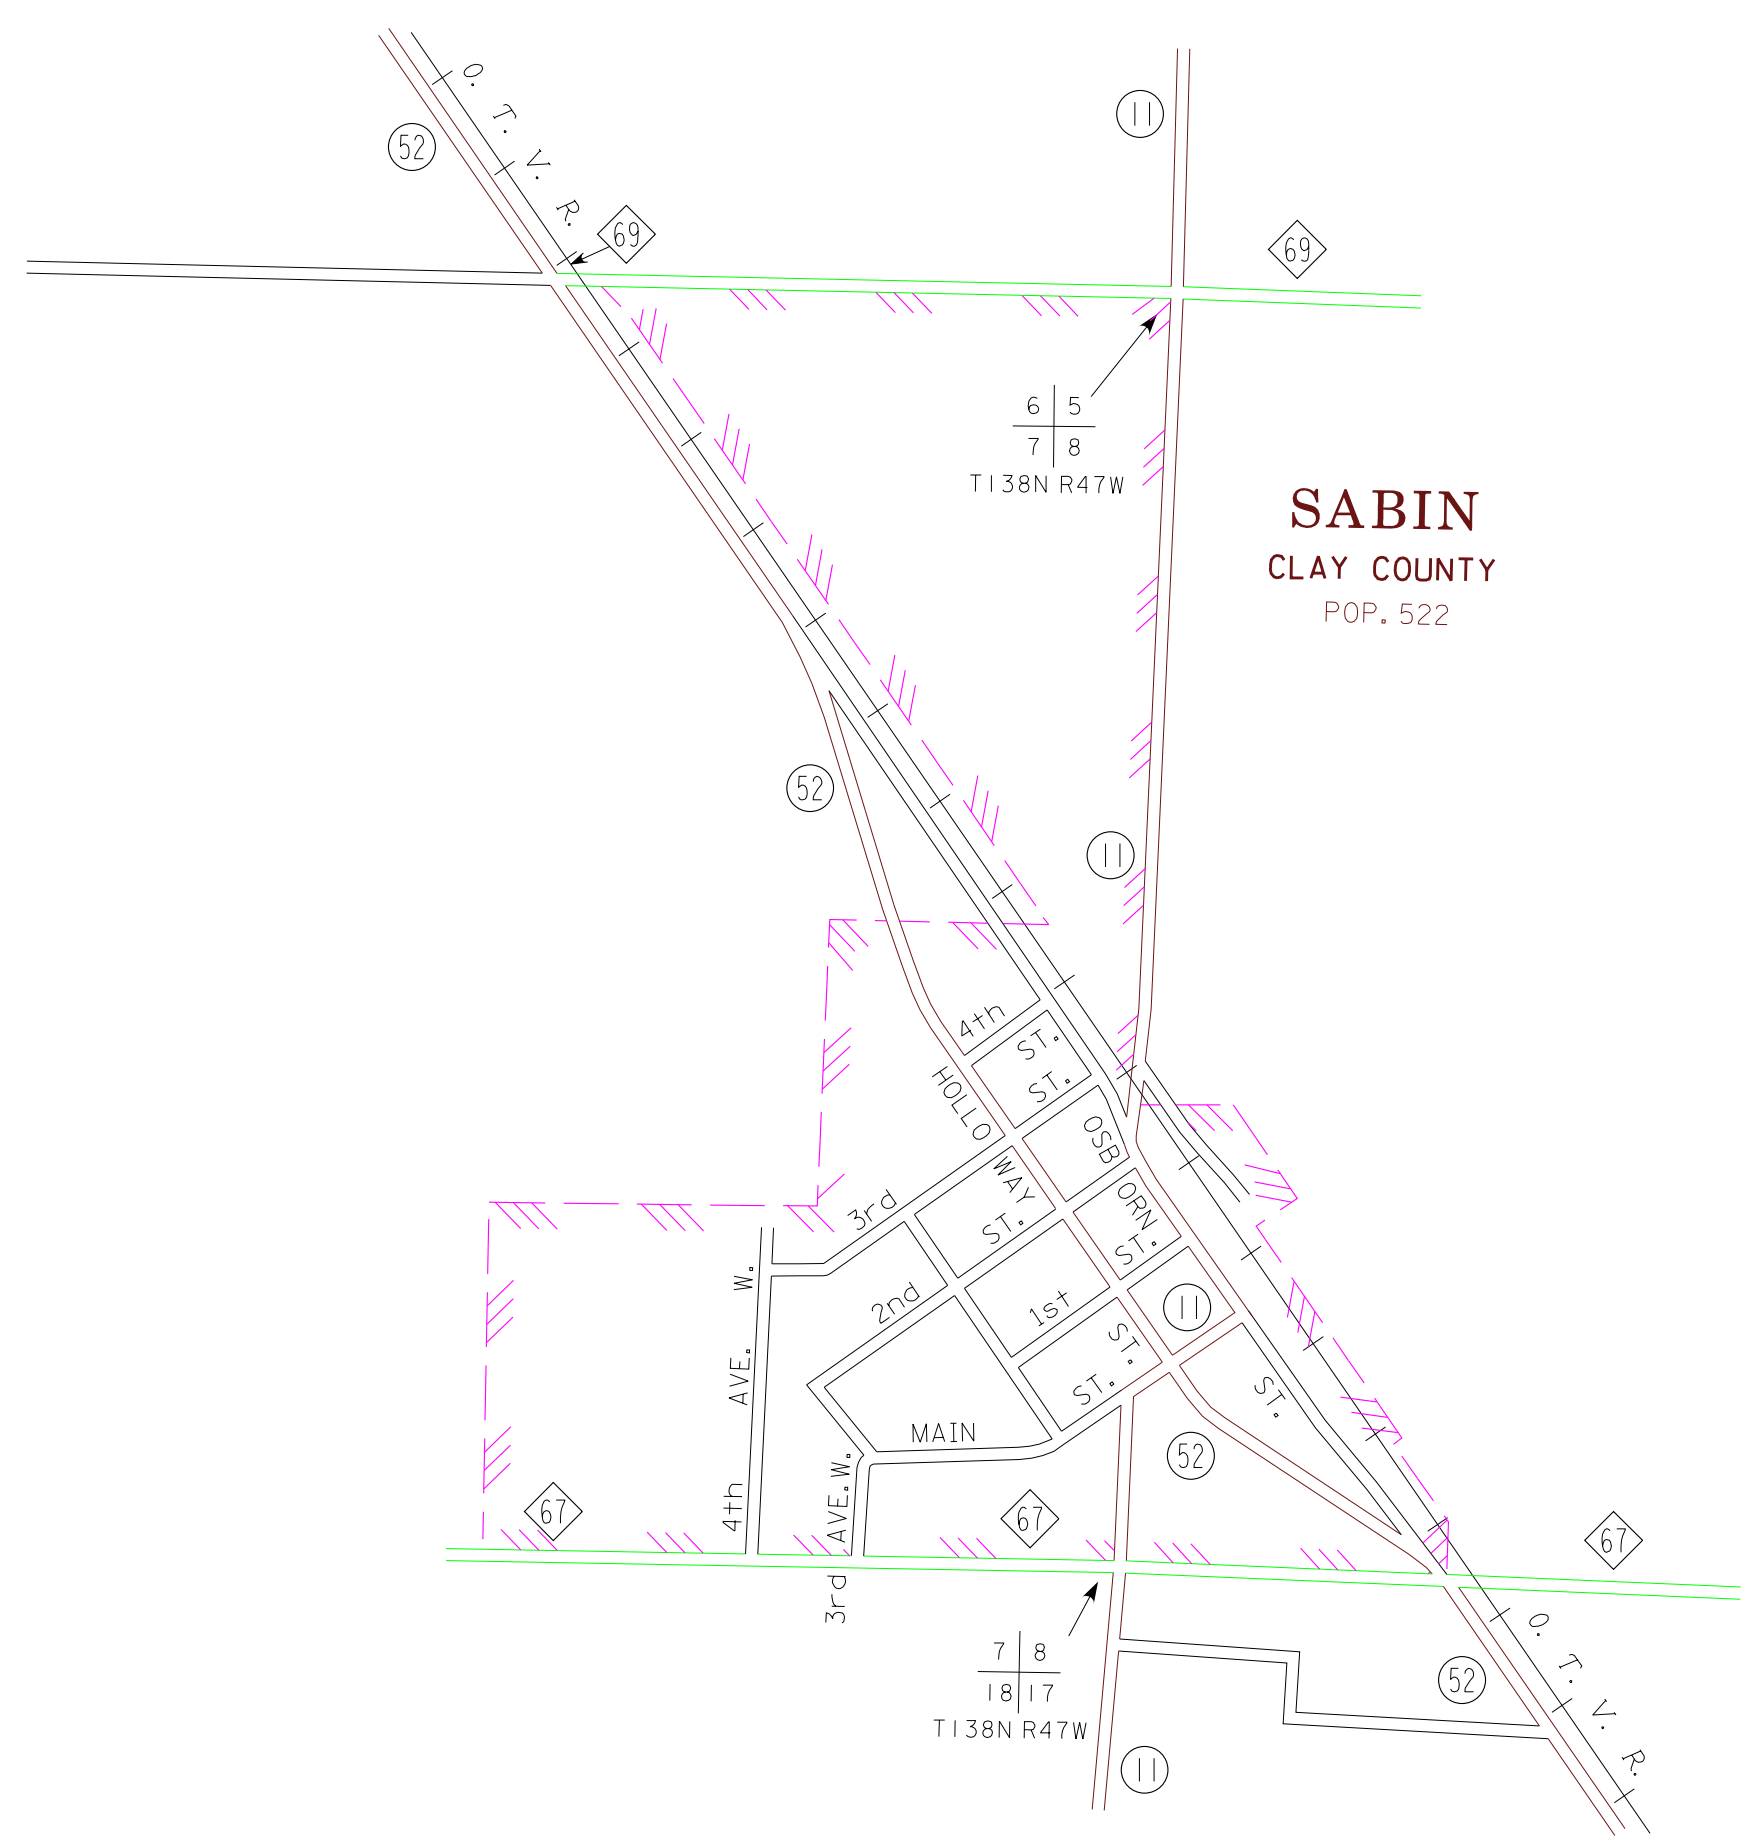

BARNESVILLE
CLAY COUNTY
POP. 2,563

MUNICIPALITIES OF
CLAY CO.

PREPARED BY THE
MINNESOTA DEPARTMENT OF TRANSPORTATION
OFFICE OF TRANSPORTATION DATA & ANALYSIS
IN COOPERATION WITH
U.S. DEPARTMENT OF TRANSPORTATION
FEDERAL HIGHWAY ADMINISTRATION

2011
BASIC DATA - 2009

LEGEND

- INTERSTATE TRUNK HIGHWAY..... (35)
- U.S. TRUNK HIGHWAY..... (10)
- STATE TRUNK HIGHWAY..... (55)
- COUNTY STATE AID HIGHWAY..... (23)
- COUNTY ROAD..... (15)
- PUBLIC ROAD .....
- PRIVATE ROAD .....
- CORPORATE LIMITS.....

MUNICIPALITIES SHOWN
ON THIS SHEET
BARNESVILLE
COMSTOCK
GLYNDON
SABIN

NOTE: 2010 U.S. CENSUS FIGURES SHOWN FOR ALL MUNICIPALITIES UNLESS OTHERWISE STATED.