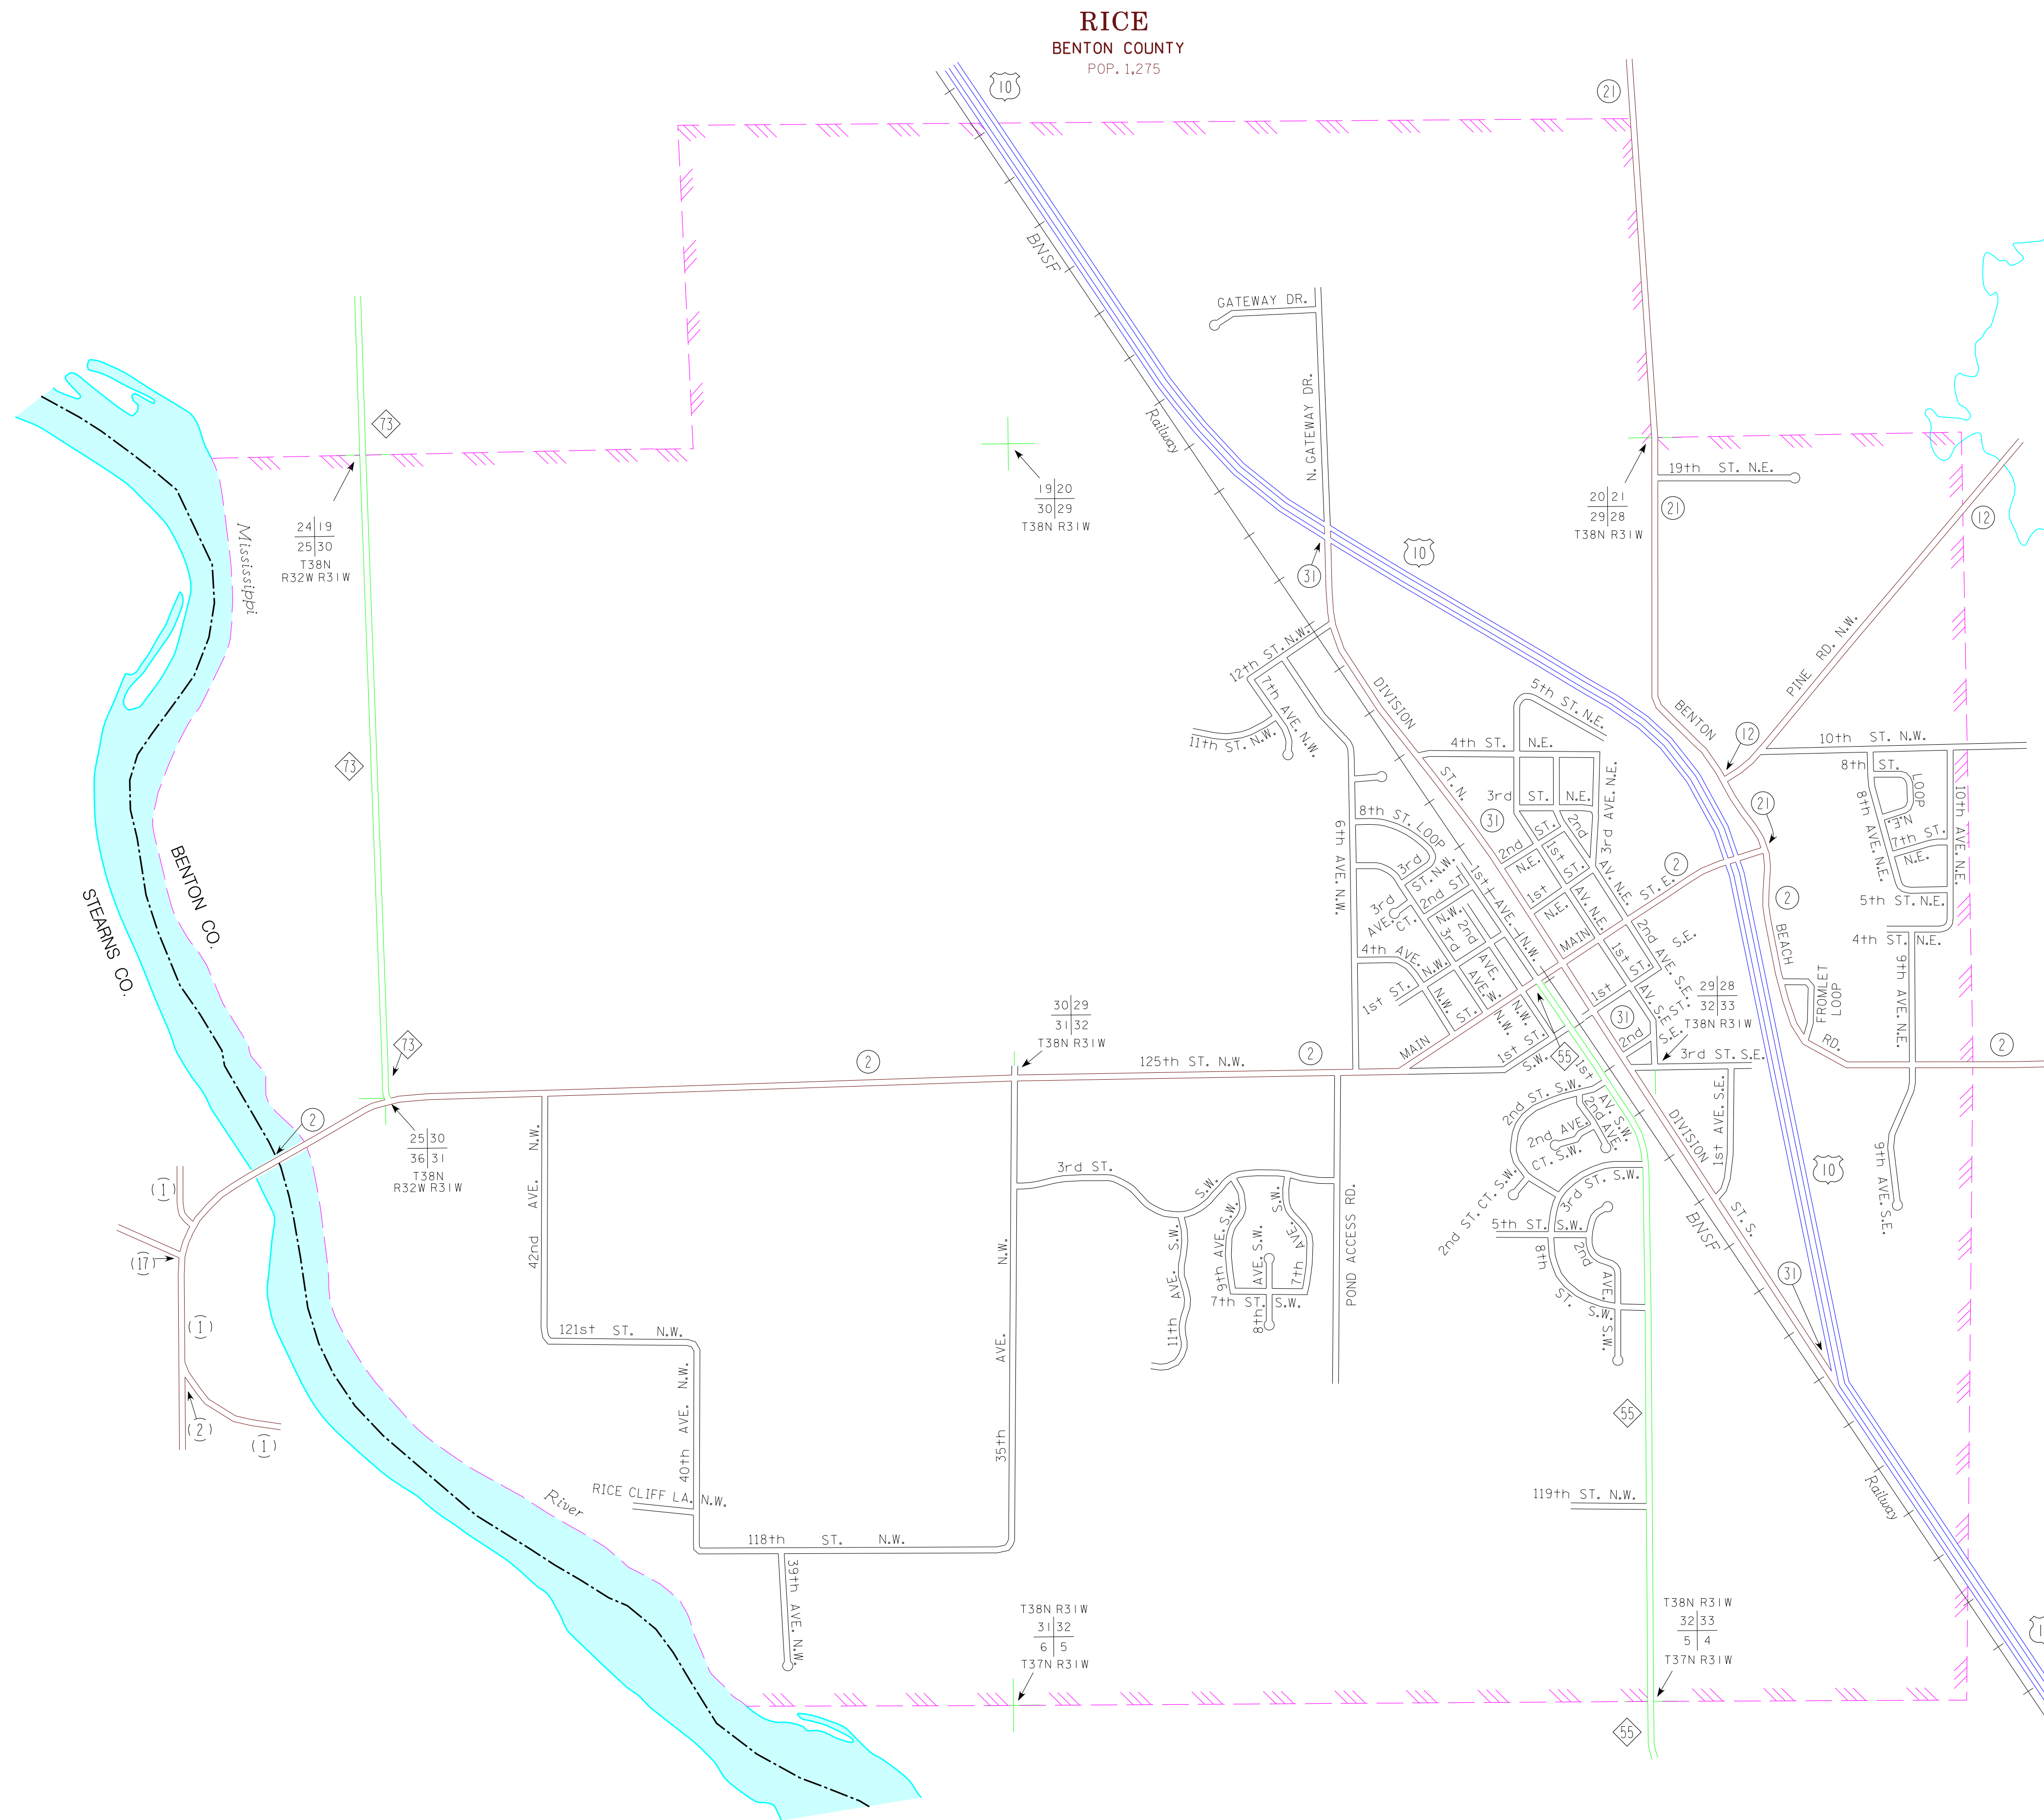

MUNICIPALITIES OF
BENTON CO.

PREPARED BY THE
MINNESOTA DEPARTMENT OF TRANSPORTATION
OFFICE OF TRANSPORTATION DATA & ANALYSIS
IN COOPERATION WITH
U.S. DEPARTMENT OF TRANSPORTATION
FEDERAL HIGHWAY ADMINISTRATION

2011
BASIC DATA - 2009

LEGEND

- INTERSTATE TRUNK HIGHWAY..... (35)
- U.S. TRUNK HIGHWAY..... (10)
- STATE TRUNK HIGHWAY..... (55)
- COUNTY STATE AID HIGHWAY..... (2)
- COUNTY ROAD..... (1)
- PUBLIC ROAD.....
- PRIVATE ROAD.....
- CORPORATE LIMITS.....

MUNICIPALITIES SHOWN
ON THIS SHEET
RICE

NOTE: 2010 U.S. CENSUS FIGURES SHOWN FOR ALL MUNICIPALITIES UNLESS OTHERWISE STATED.