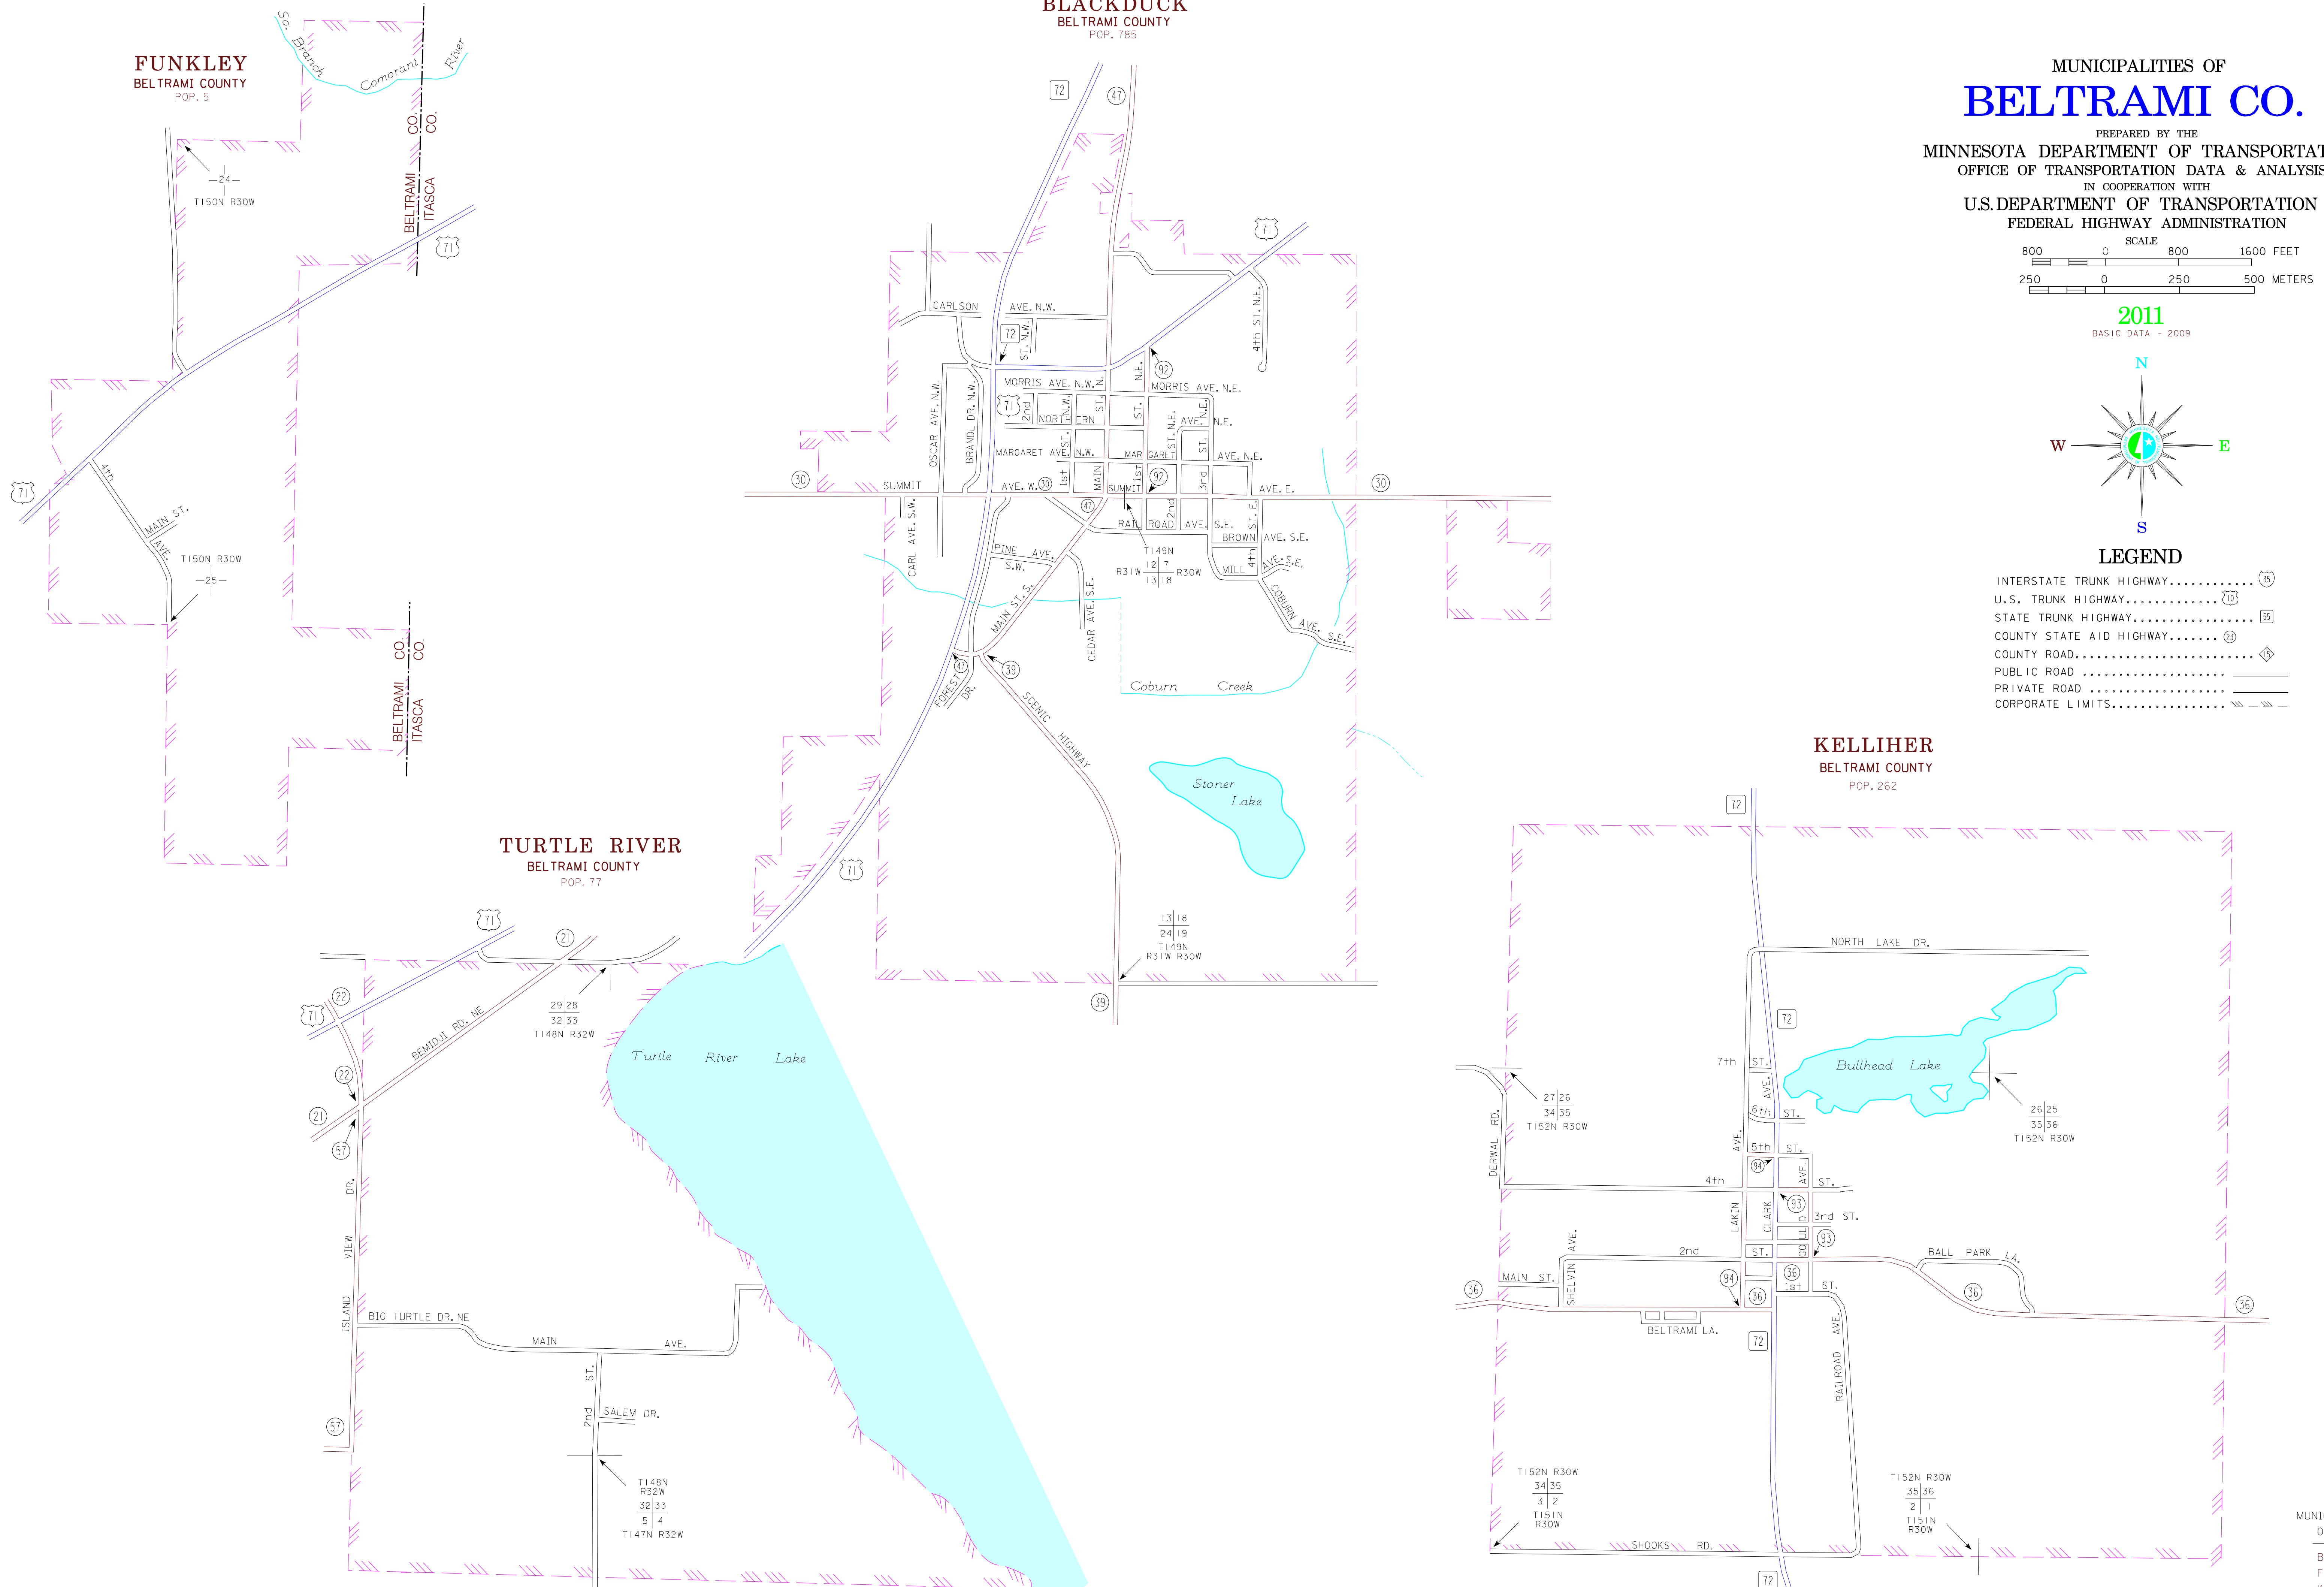

FUNKLEY
BELTRAMI COUNTY
POP. 5

BLACKDUCK
BELTRAMI COUNTY
POP. 785

MUNICIPALITIES OF
BELTRAMI CO.

PREPARED BY THE
MINNESOTA DEPARTMENT OF TRANSPORTATION
OFFICE OF TRANSPORTATION DATA & ANALYSIS
IN COOPERATION WITH
U.S. DEPARTMENT OF TRANSPORTATION
FEDERAL HIGHWAY ADMINISTRATION

2011
BASIC DATA - 2009

LEGEND

- INTERSTATE TRUNK HIGHWAY..... (35)
- U.S. TRUNK HIGHWAY..... (71)
- STATE TRUNK HIGHWAY..... (55)
- COUNTY STATE AID HIGHWAY..... (23)
- COUNTY ROAD..... (15)
- PUBLIC ROAD.....
- PRIVATE ROAD.....
- CORPORATE LIMITS.....

KELLIHER
BELTRAMI COUNTY
POP. 262

TURTLE RIVER
BELTRAMI COUNTY
POP. 77

MUNICIPALITIES SHOWN
ON THIS SHEET
BLACKDUCK
FUNKLEY
KELLIHER
TURTLE RIVER

NOTE: 2010 U.S. CENSUS FIGURES SHOWN FOR ALL MUNICIPALITIES UNLESS OTHERWISE STATED.