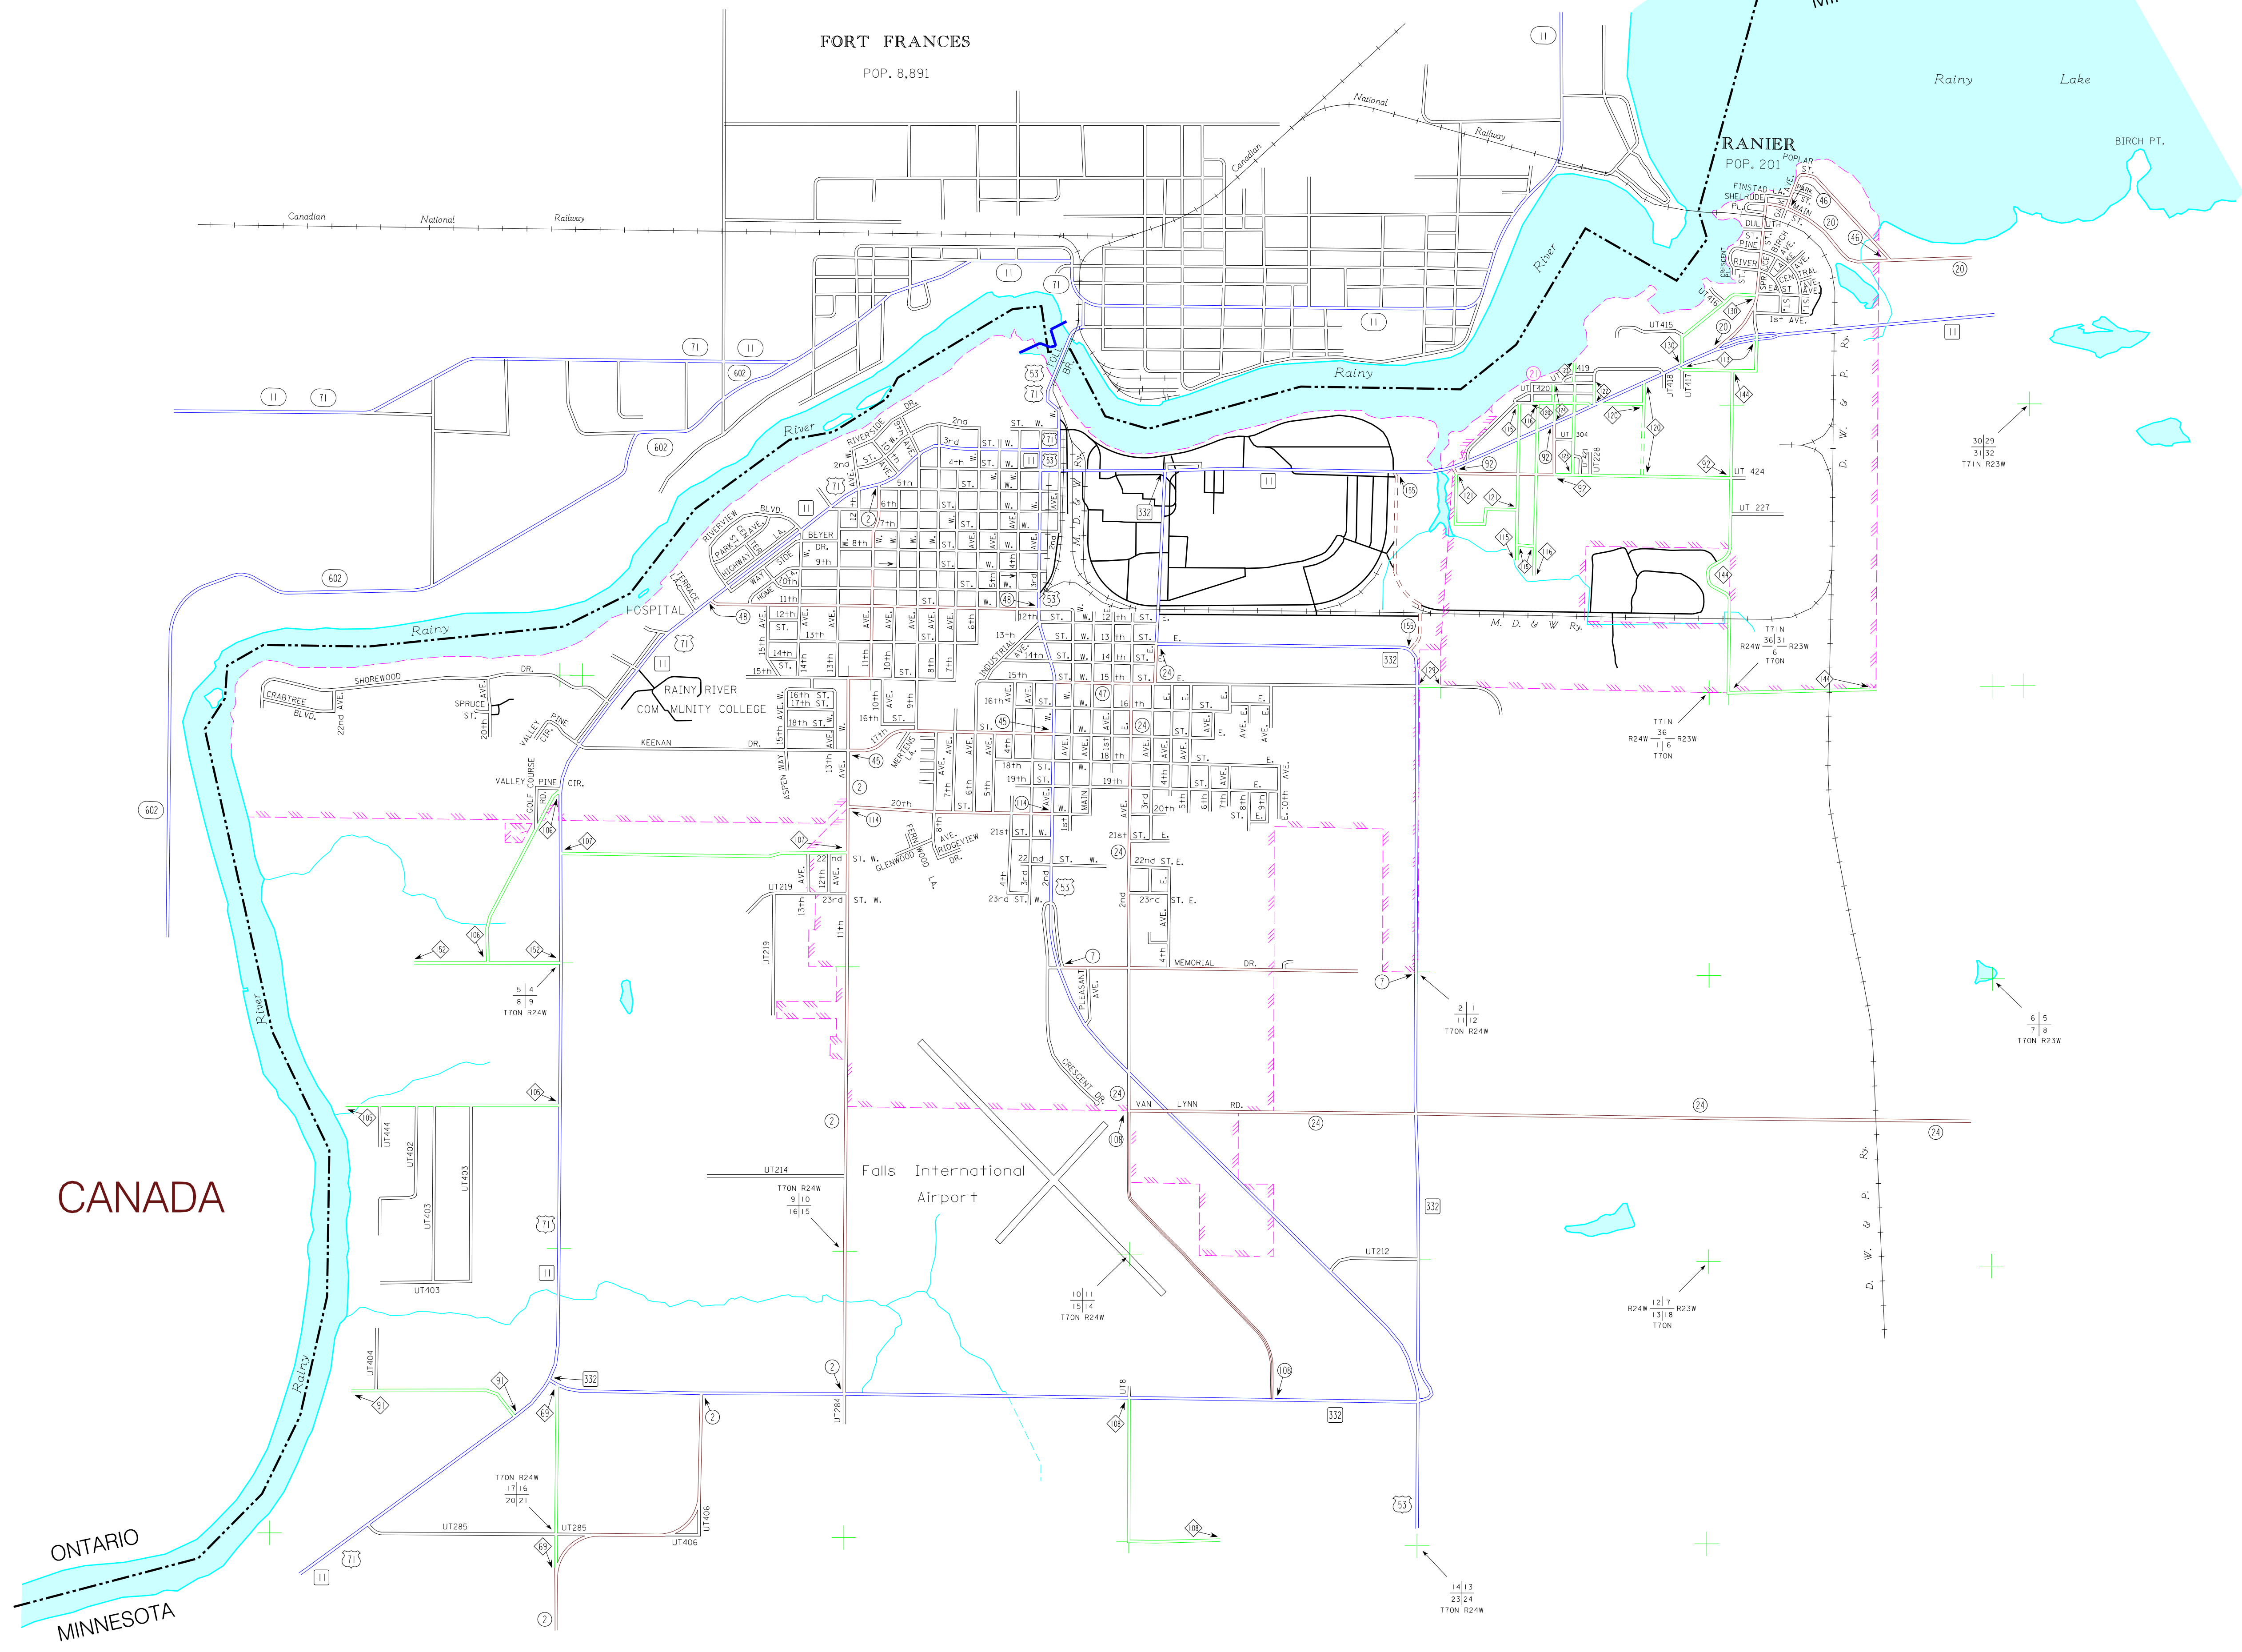

CANADA

NOTE Only Minnesota portion of this map kept current

MUNICIPALITY OF INTERNATIONAL FALLS

PREPARED BY THE
MINNESOTA DEPARTMENT OF TRANSPORTATION
OFFICE OF TRANSPORTATION DATA & ANALYSIS
IN COOPERATION WITH
U.S. DEPARTMENT OF TRANSPORTATION
FEDERAL HIGHWAY ADMINISTRATION

2011
BASIC DATA - 2010

LEGEND

- INTERSTATE TRUNK HIGHWAY..... (35)
- U.S. TRUNK HIGHWAY..... (18)
- STATE TRUNK HIGHWAY..... (55)
- COUNTY STATE AID HIGHWAY..... (23)
- COUNTY ROAD..... (2)
- CORPORATE LIMITS.....
- PUBLIC ROAD.....
- PRIVATE ROAD.....

CANADA

ONTARIO
MINNESOTA