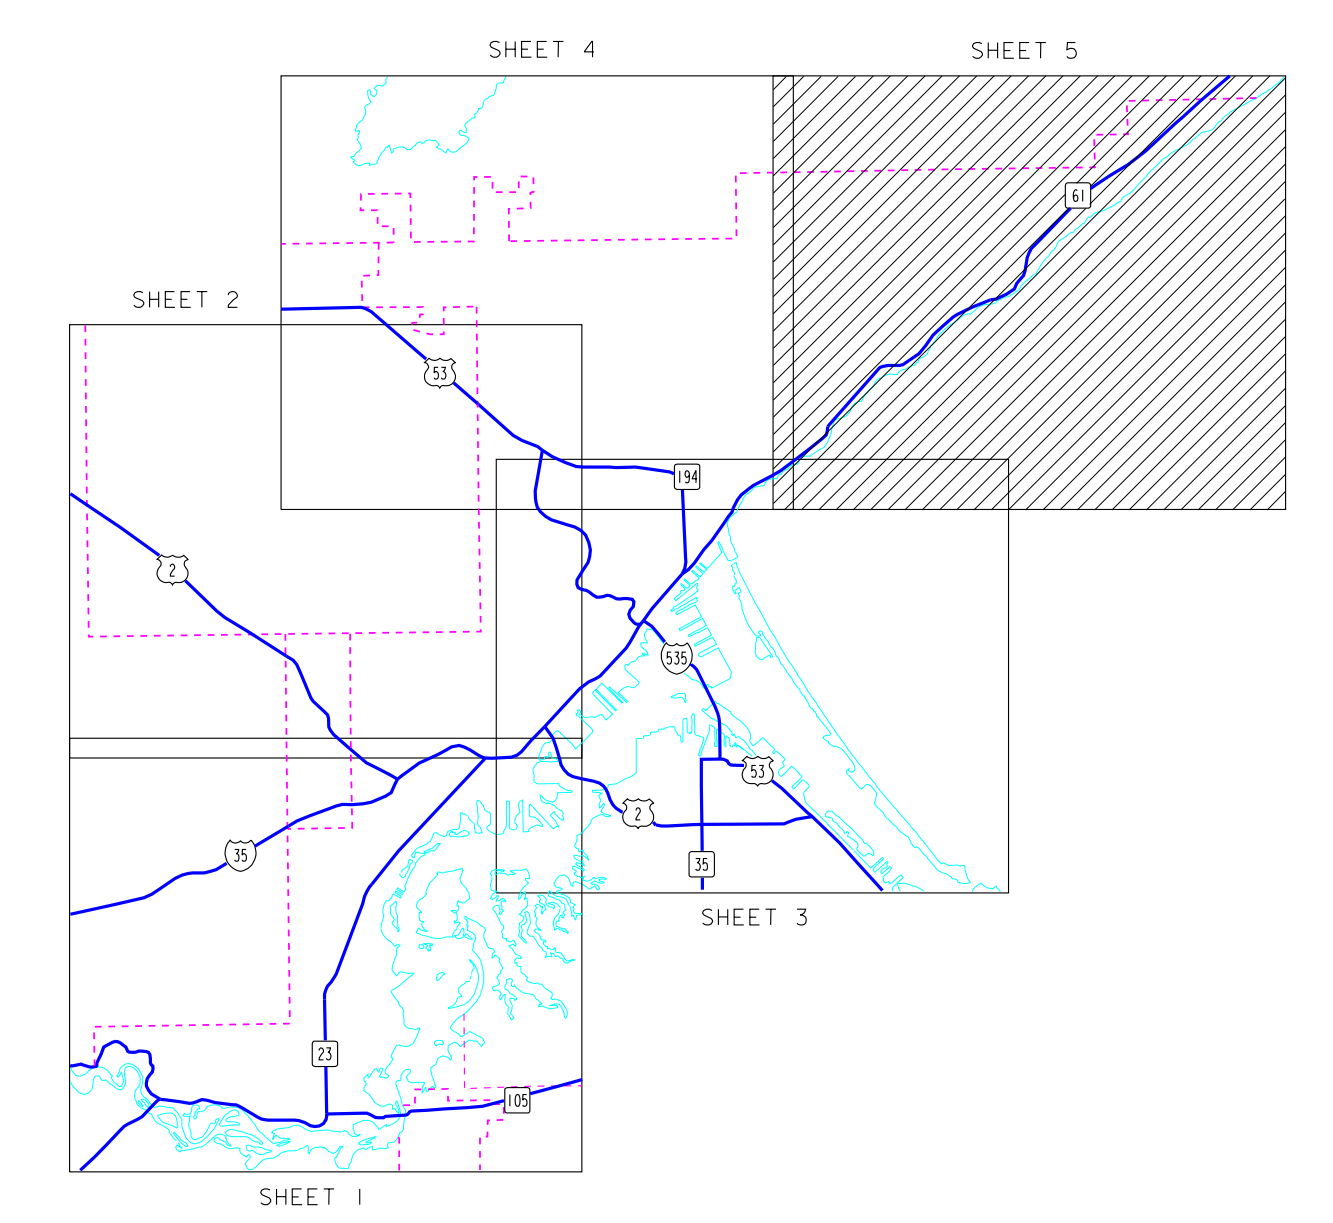

MUNICIPALITY OF
DULUTH
PREPARED BY THE
MINNESOTA DEPARTMENT OF TRANSPORTATION
OFFICE OF TRANSPORTATION DATA & ANALYSIS
IN COOPERATION WITH
U.S. DEPARTMENT OF TRANSPORTATION
FEDERAL HIGHWAY ADMINISTRATION

2011
BASIC DATA - 2008

LEGEND

- INTERSTATE TRUNK HIGHWAY..... (35)
- U.S. TRUNK HIGHWAY..... (10)
- STATE TRUNK HIGHWAY..... (55)
- COUNTY STATE AID HIGHWAY..... (23)
- COUNTY ROAD..... (15)
- CORPORATE LIMITS.....
- PUBLIC ROAD.....
- PRIVATE ROAD.....

Lake
Superior