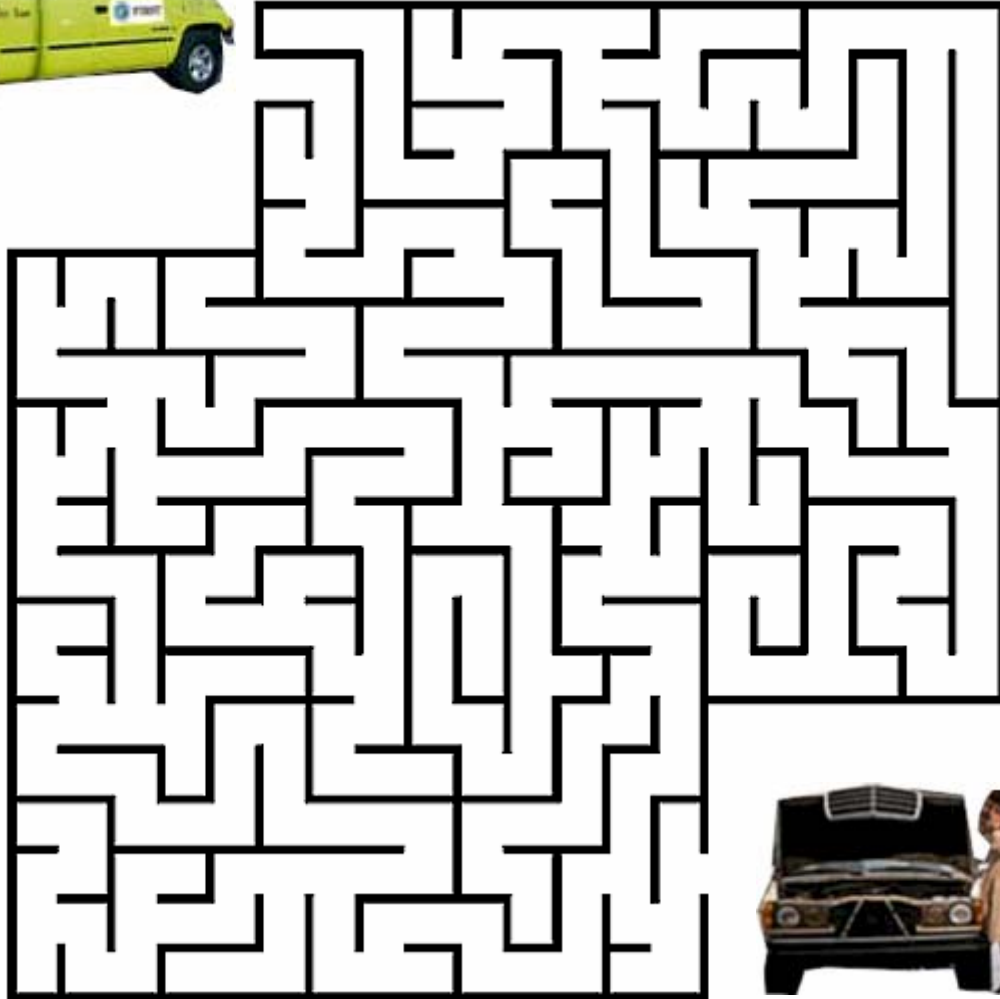

FIRST MAZE

(Freeway Incident Response Safety Team)

Help Harry from FIRST find the stranded motorist...

Learn more about Mn/DOT 's Freeway Incident Response Safety Team at <http://www.dot.state.mn.us/tmc/first.html>

Minnesota Department of Transportation