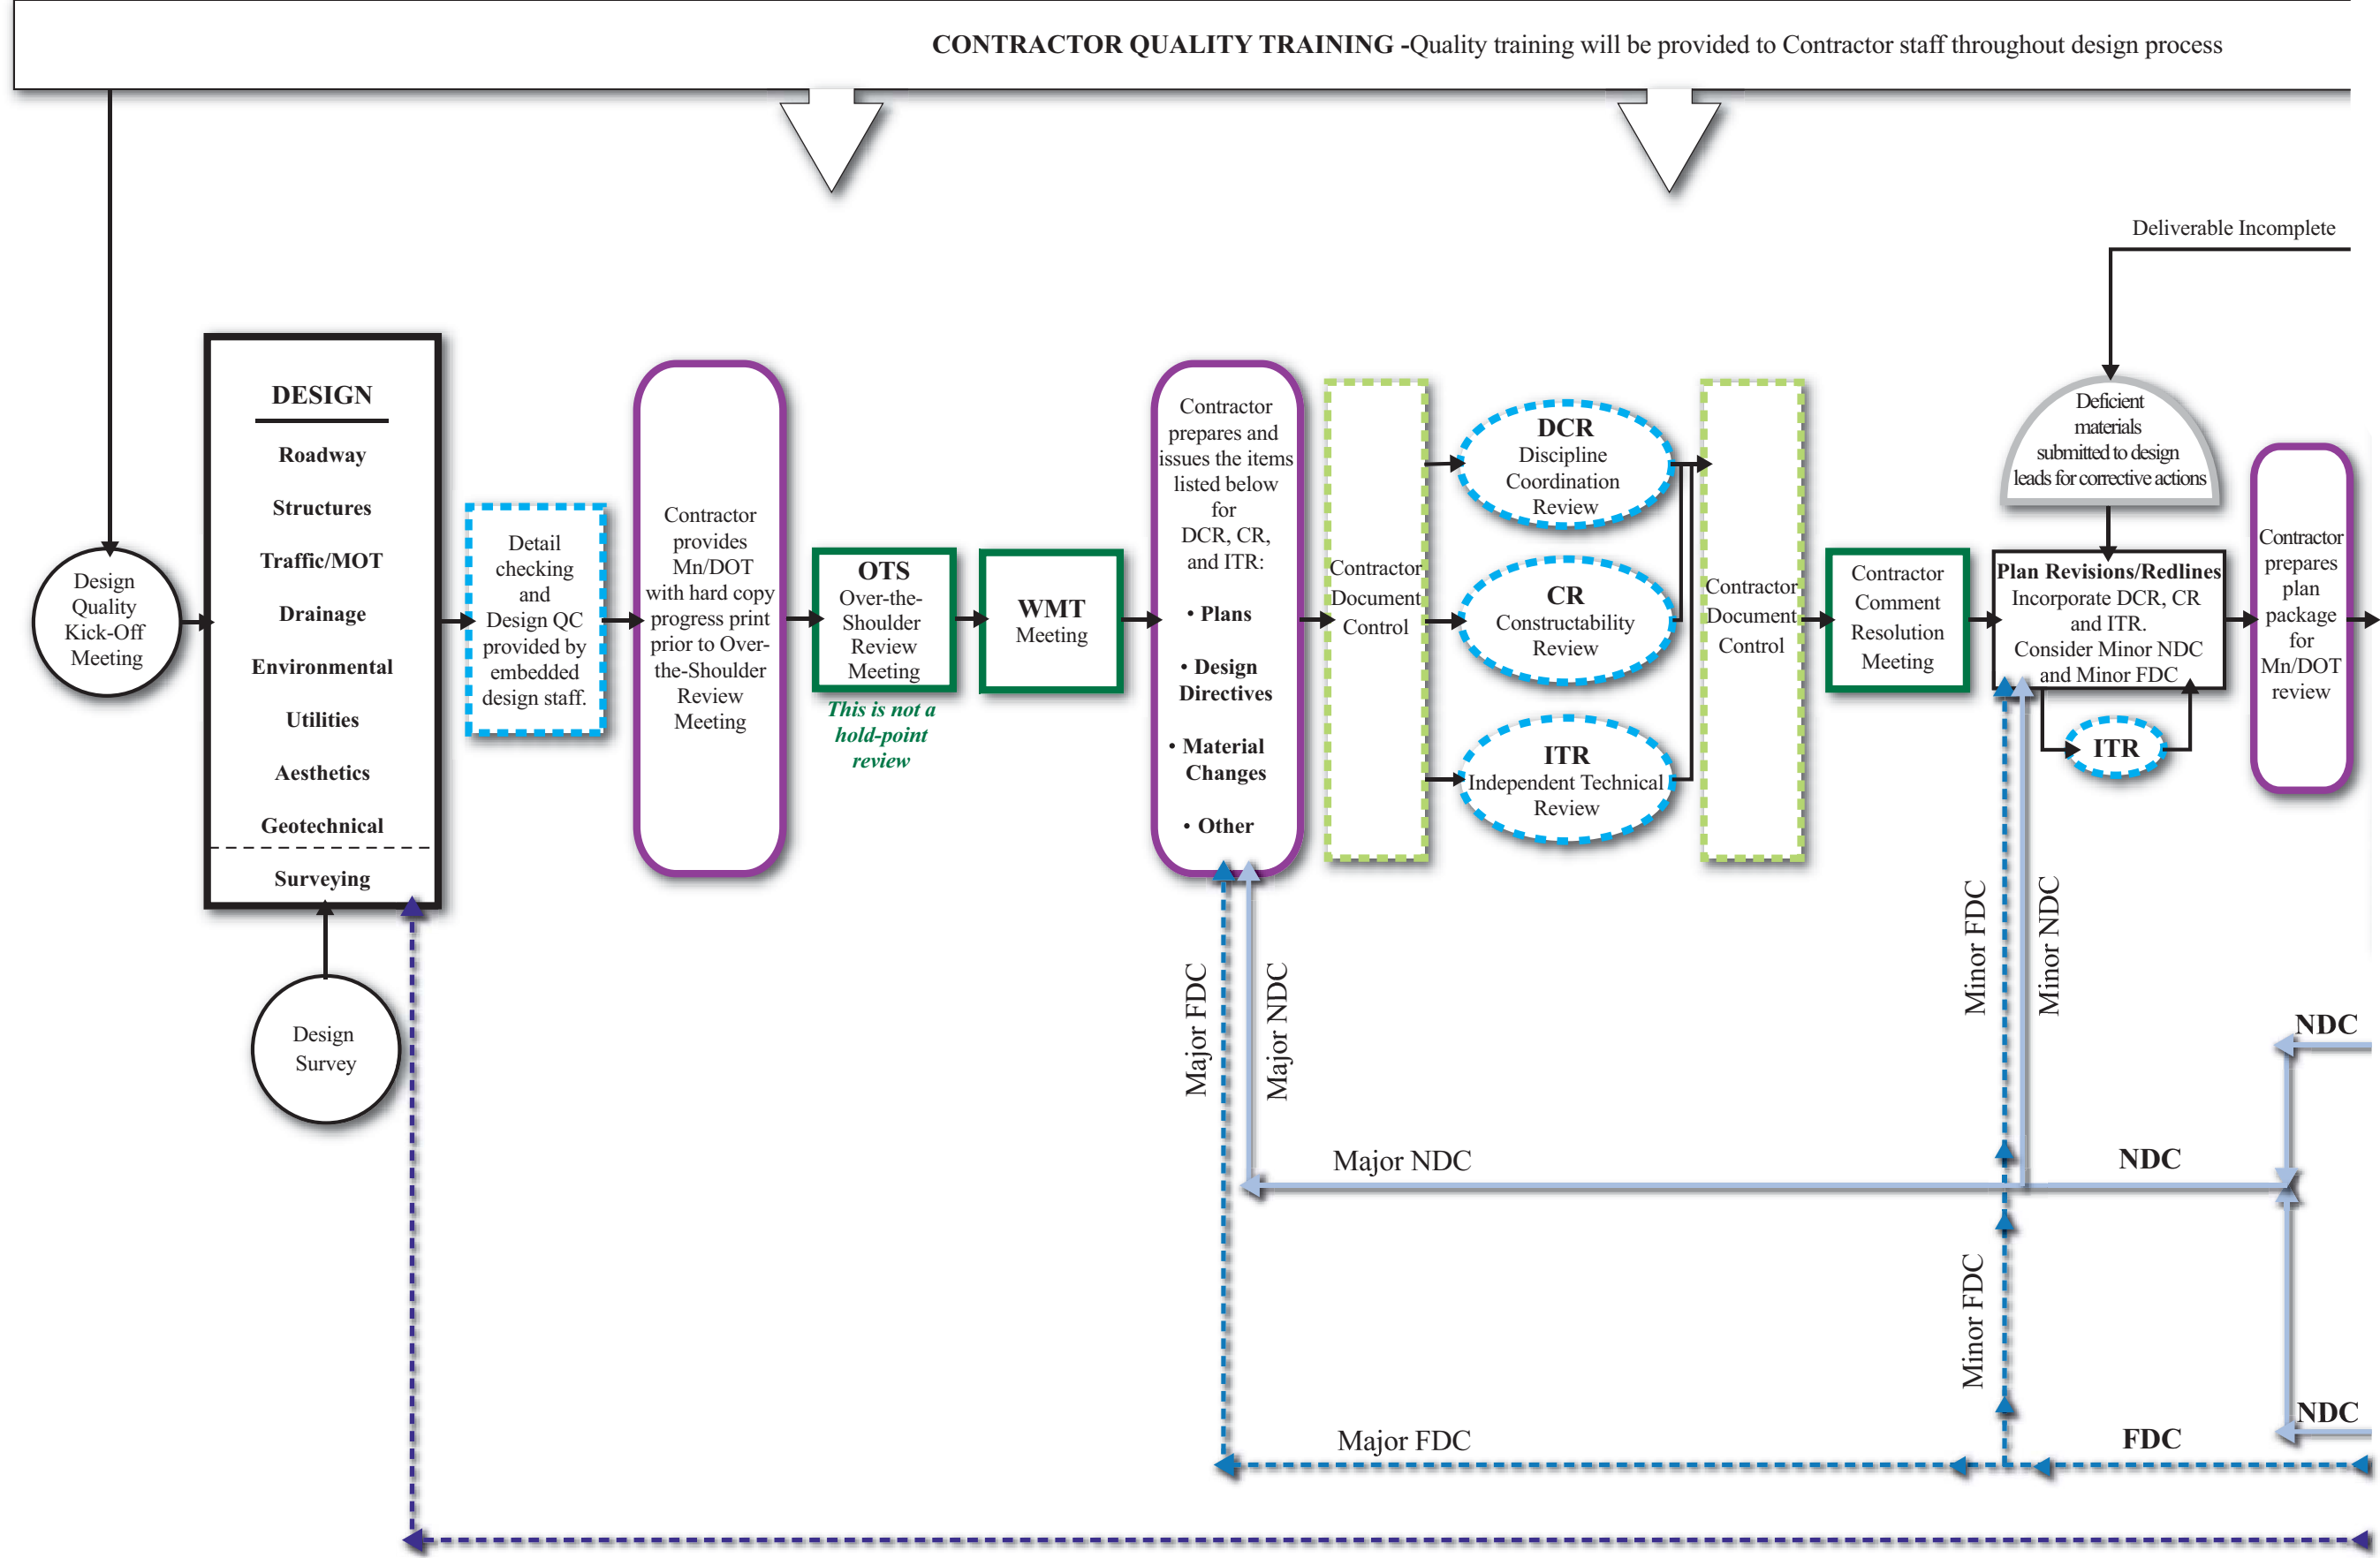

MN/DOT DESIGN AUDITS AND MANAGEMENT SYSTEM AUDITS - Design audits and management system audits can be performed by Mn/DOT at any time throughout the process - OMN (Owner's Monitoring Notice) issued by Mn/DOT if non-conformance observed

CONTINUED ON FOLLOWING PAGE