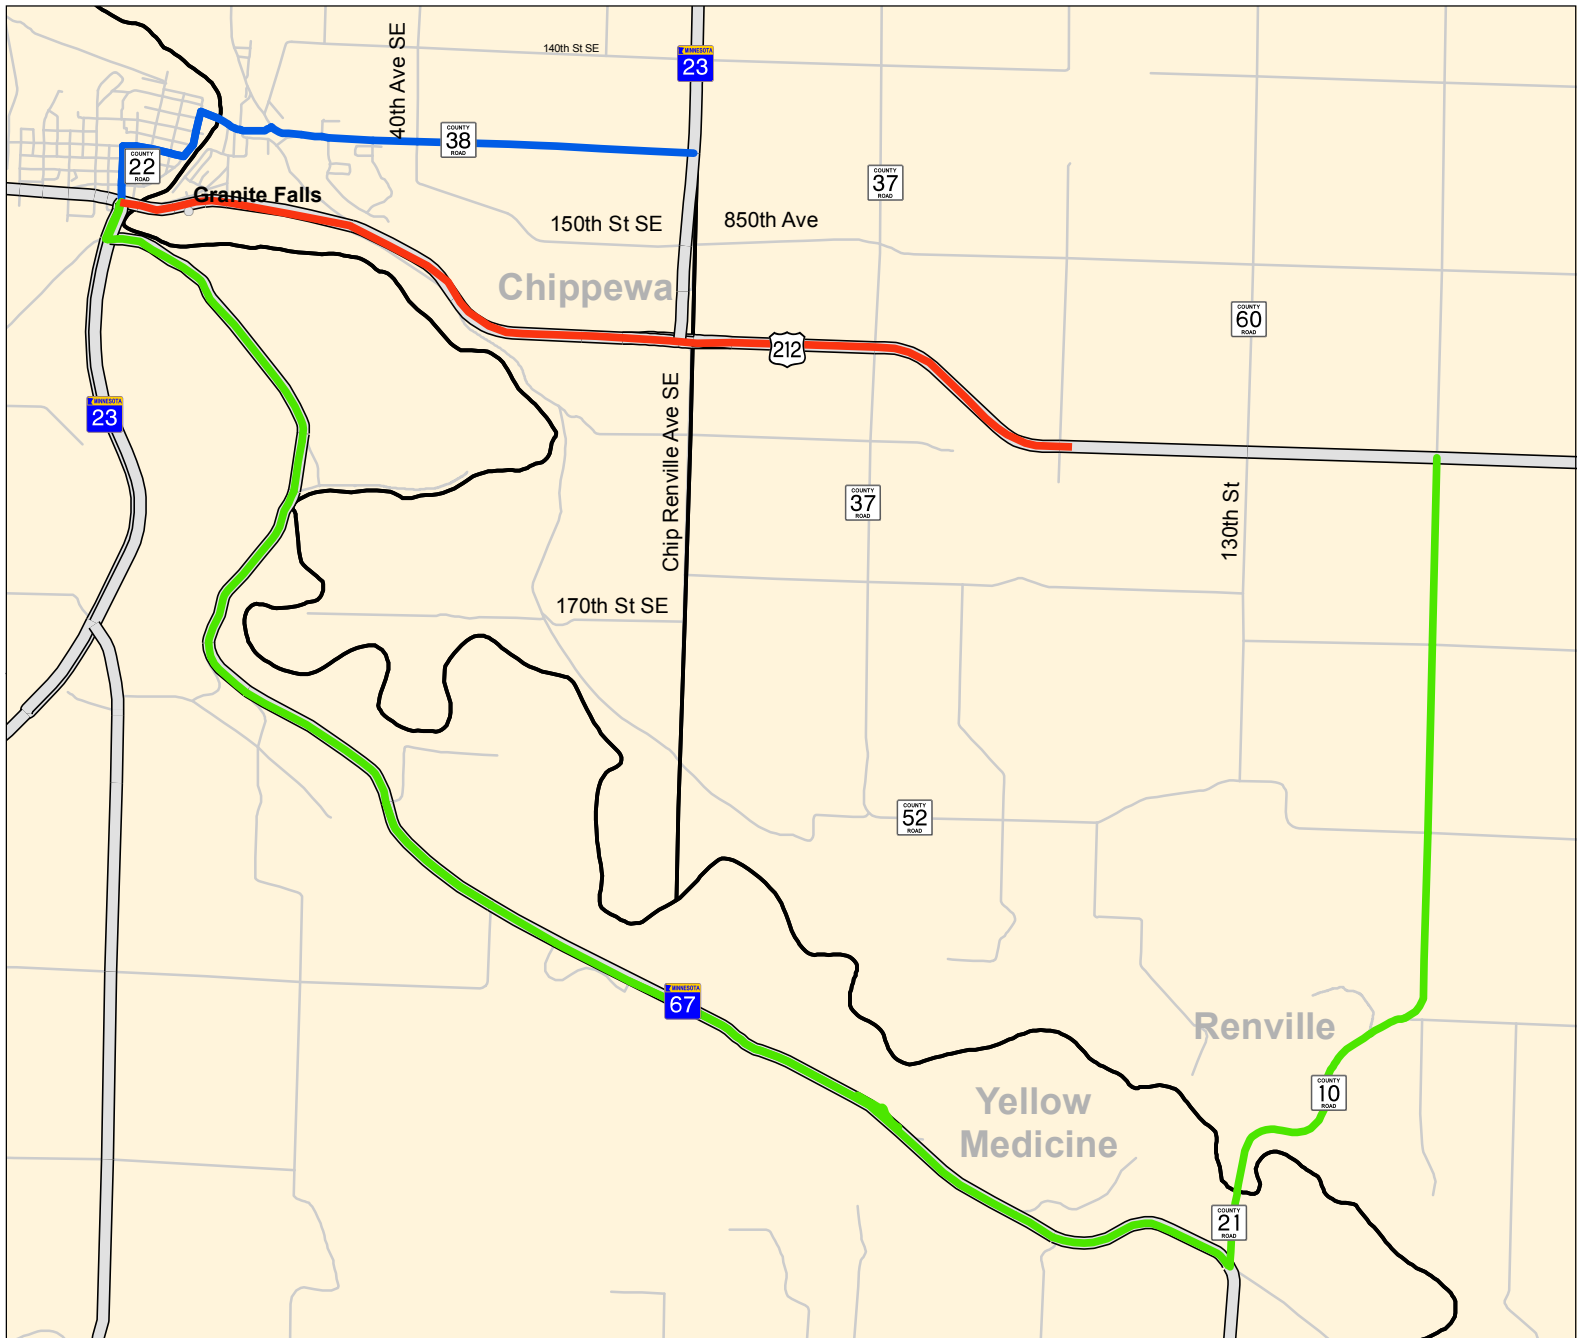

Highway 212 Detour Map

W. Jct Highway 23 to 2.3 Miles E of the E. Jct of TH 23

Project Dates: July - September

Project Limits ———

Highway 23 Detour Route ———

Highway 212 Detour Route ———

Statewide Road Condition Information: Call 511 or www.511mn.org