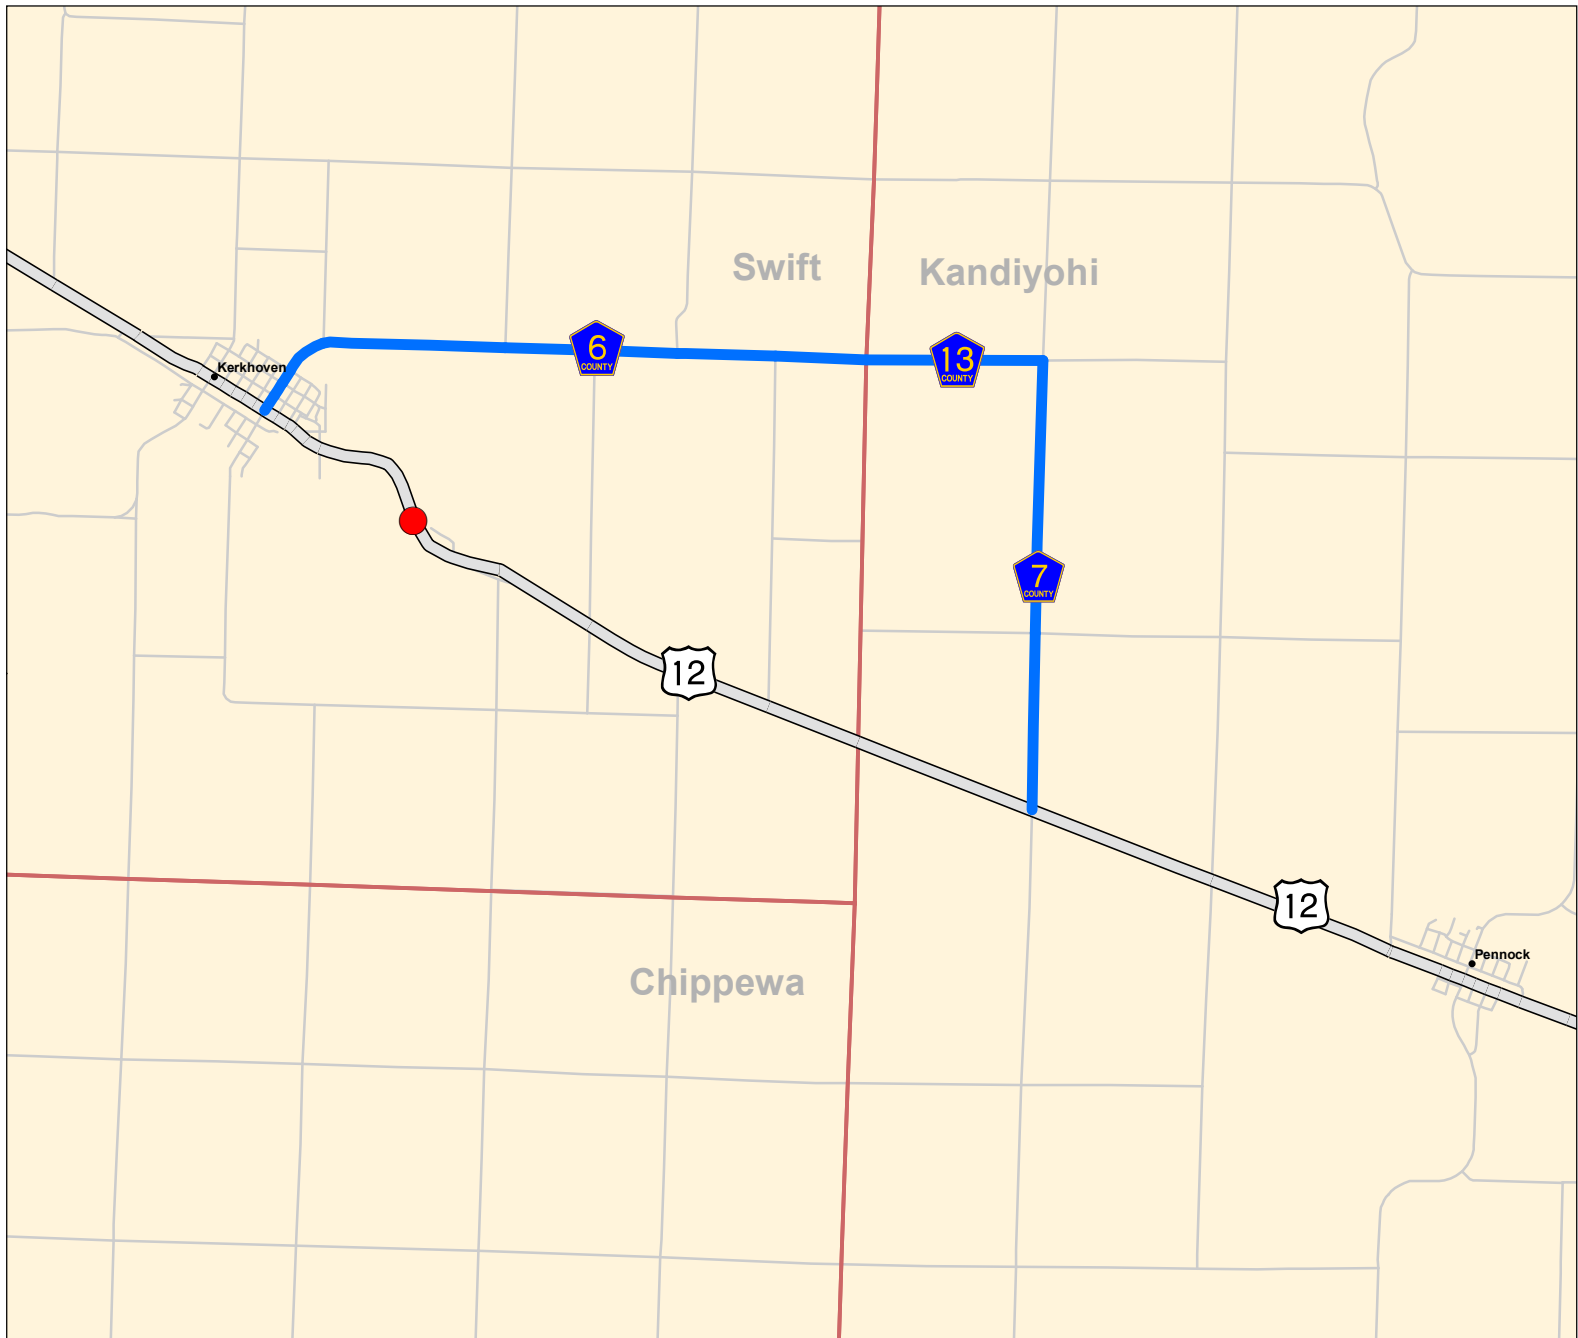

Highway 12 Detour Map East of Kerkhoven

Project Dates: June - July
Project Limits ————
Detour Route ————

Statewide Road Condition Information: Call 511 or www.511mn.org