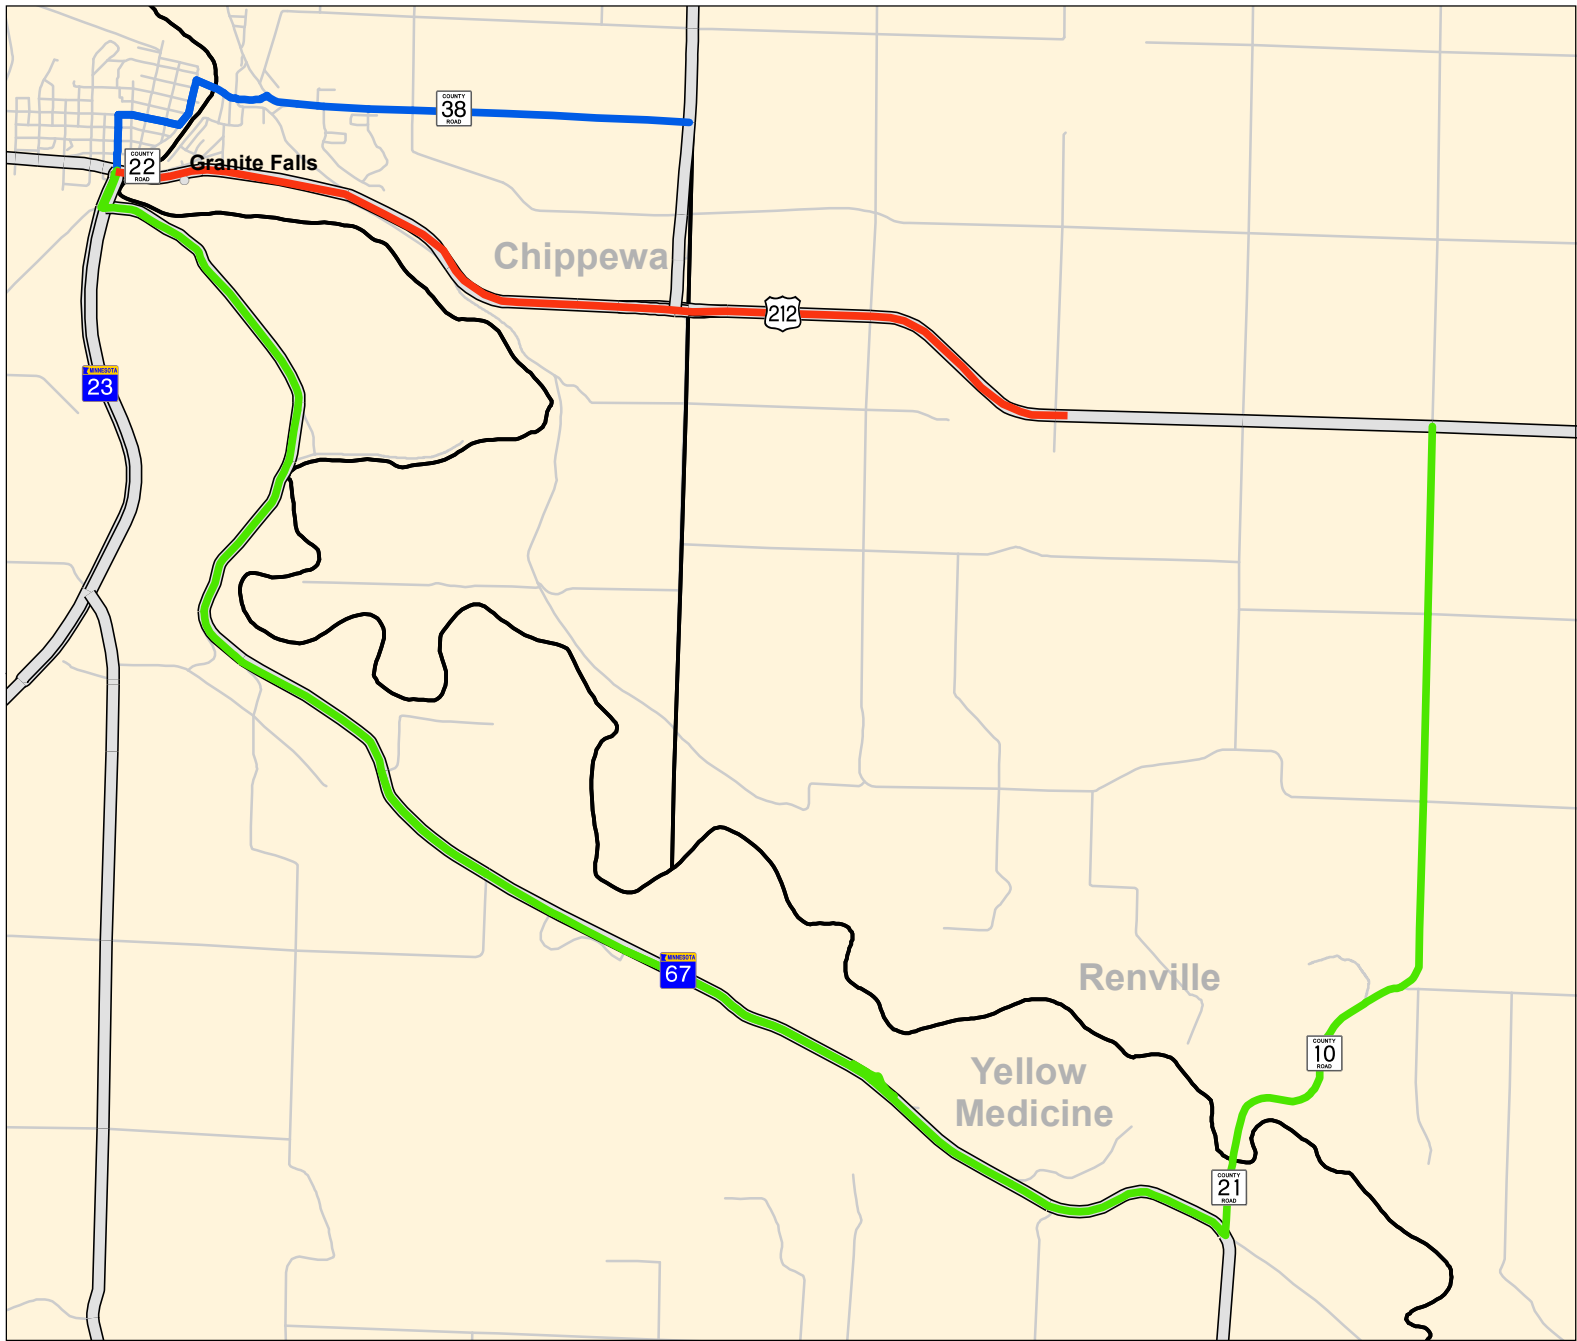

Highway 212 Detour Map

W. Jct Highway 23 to 2.3 Miles E of the E. Jct of TH 23

Project Dates: July - September

Project Limits ———

Highway 23 Detour Route ———

Highway 212 Detour Route ———

Statewide Road Condition Information: Call 511 or www.511mn.org