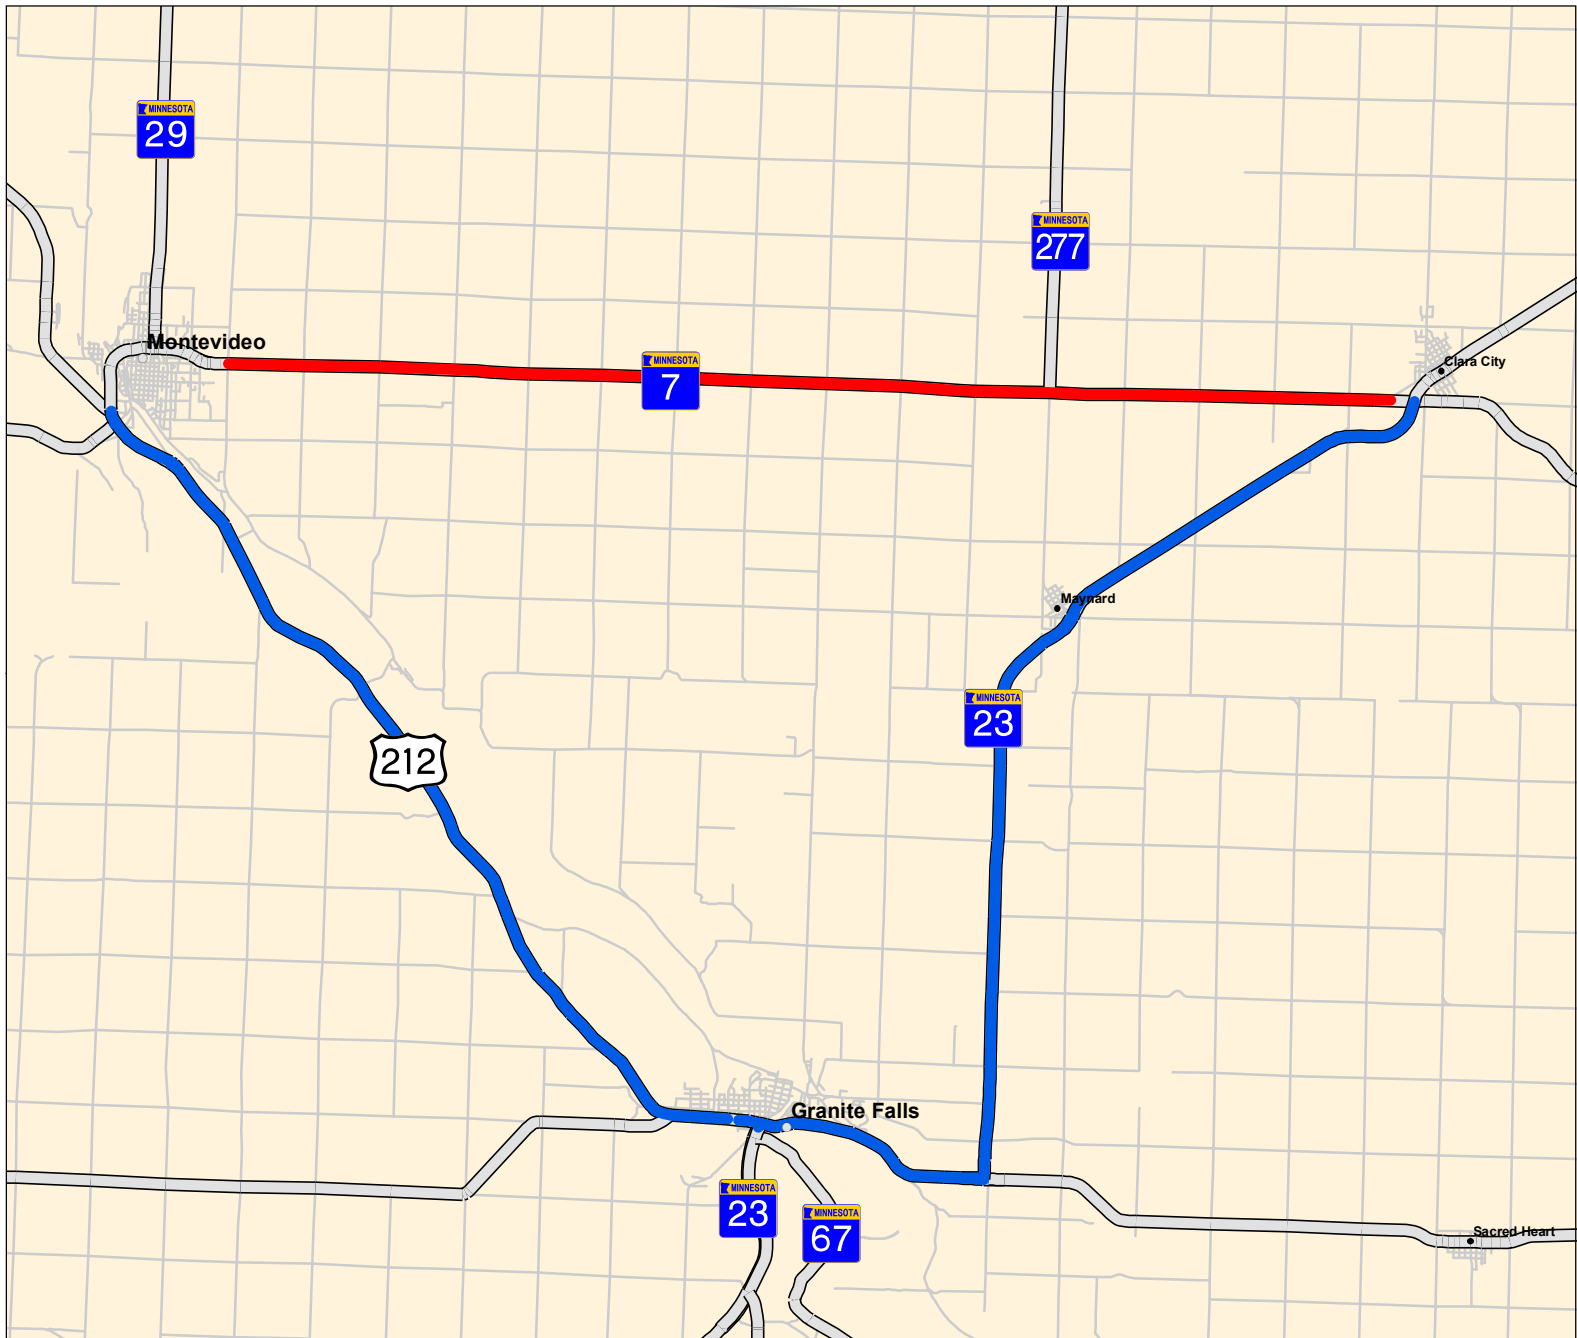

Highway 7 Detour Map Montevideo to Clara City

Project Dates: May - October

Project Limits

Detour Route

Statewide Road Condition Information: Call 511 or www.511mn.org