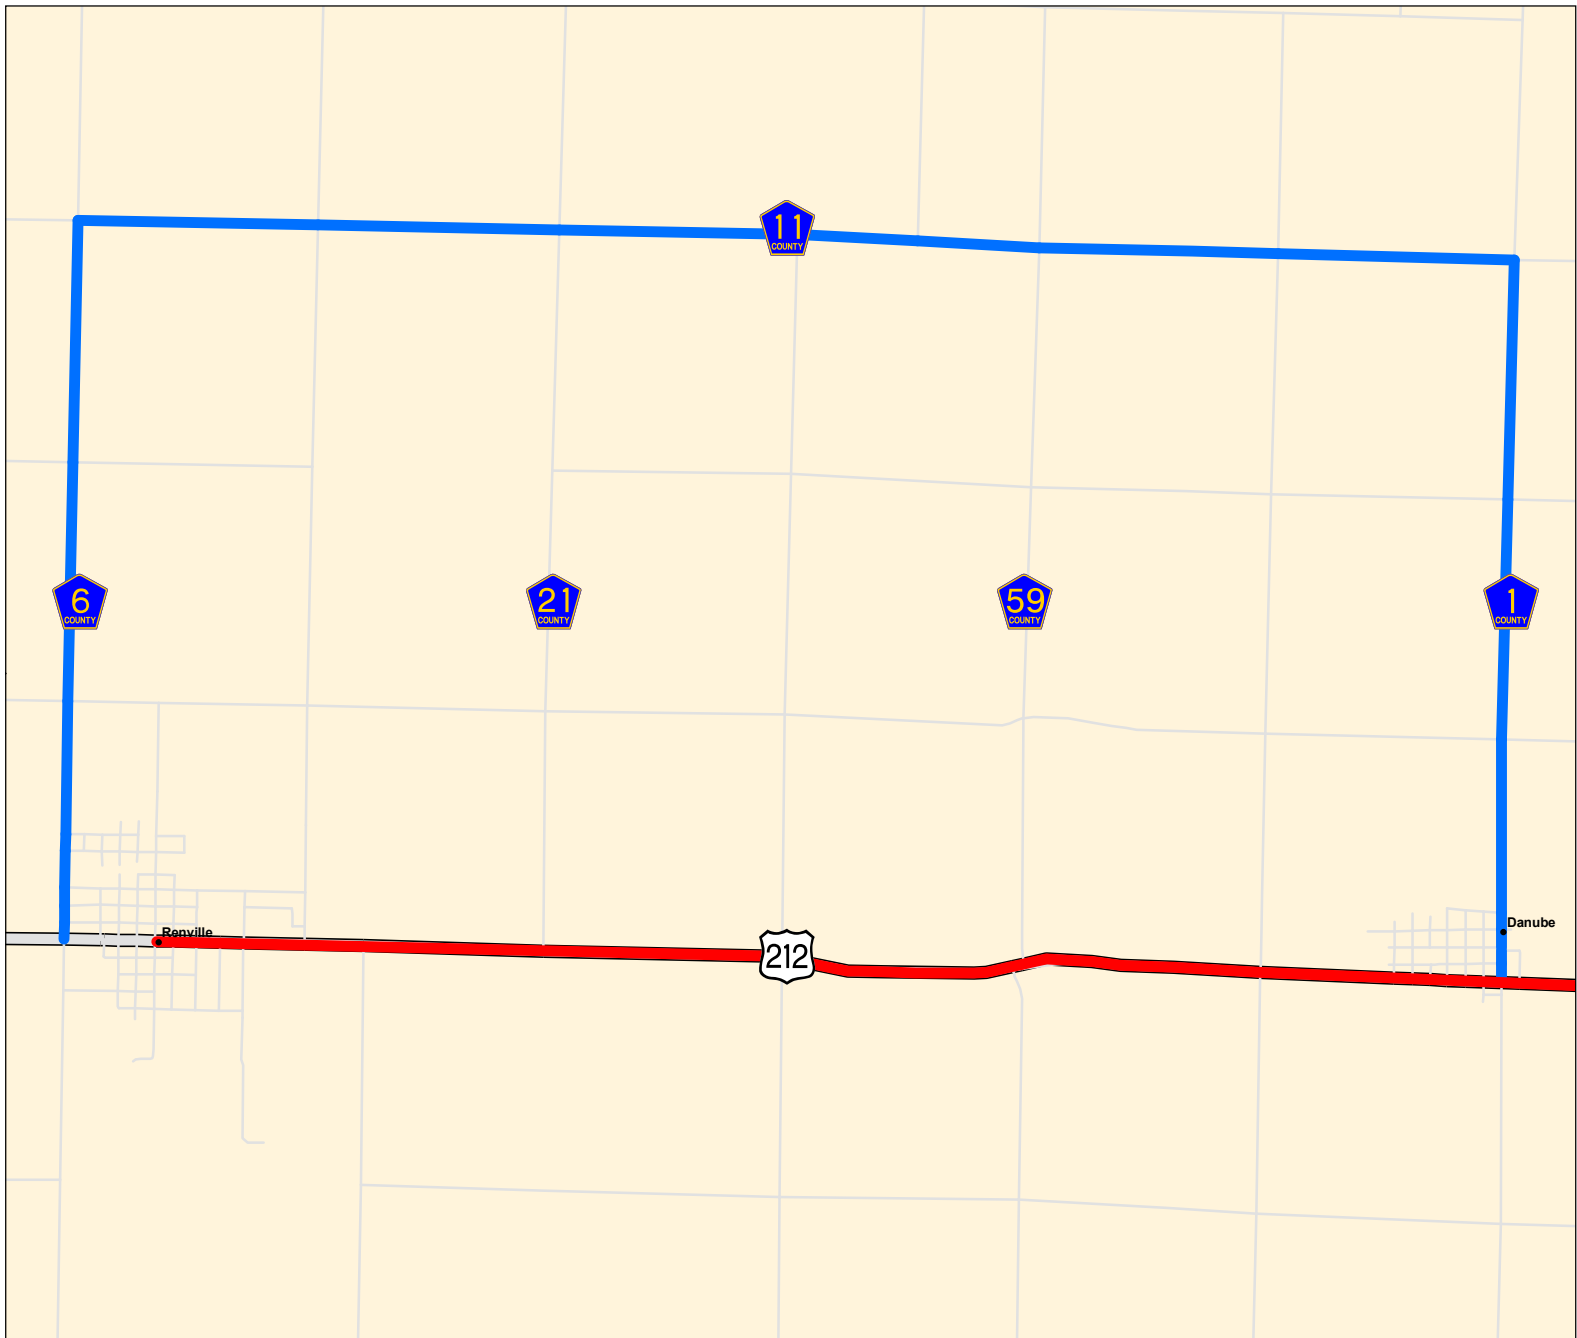

# Highway 212 Detour Map Renville to Danube

**Project Dates: May - August**  
**Project Limits**   
**Detour Route** 

**Statewide Road Condition Information: Call 511 or [www.511mn.org](http://www.511mn.org)**