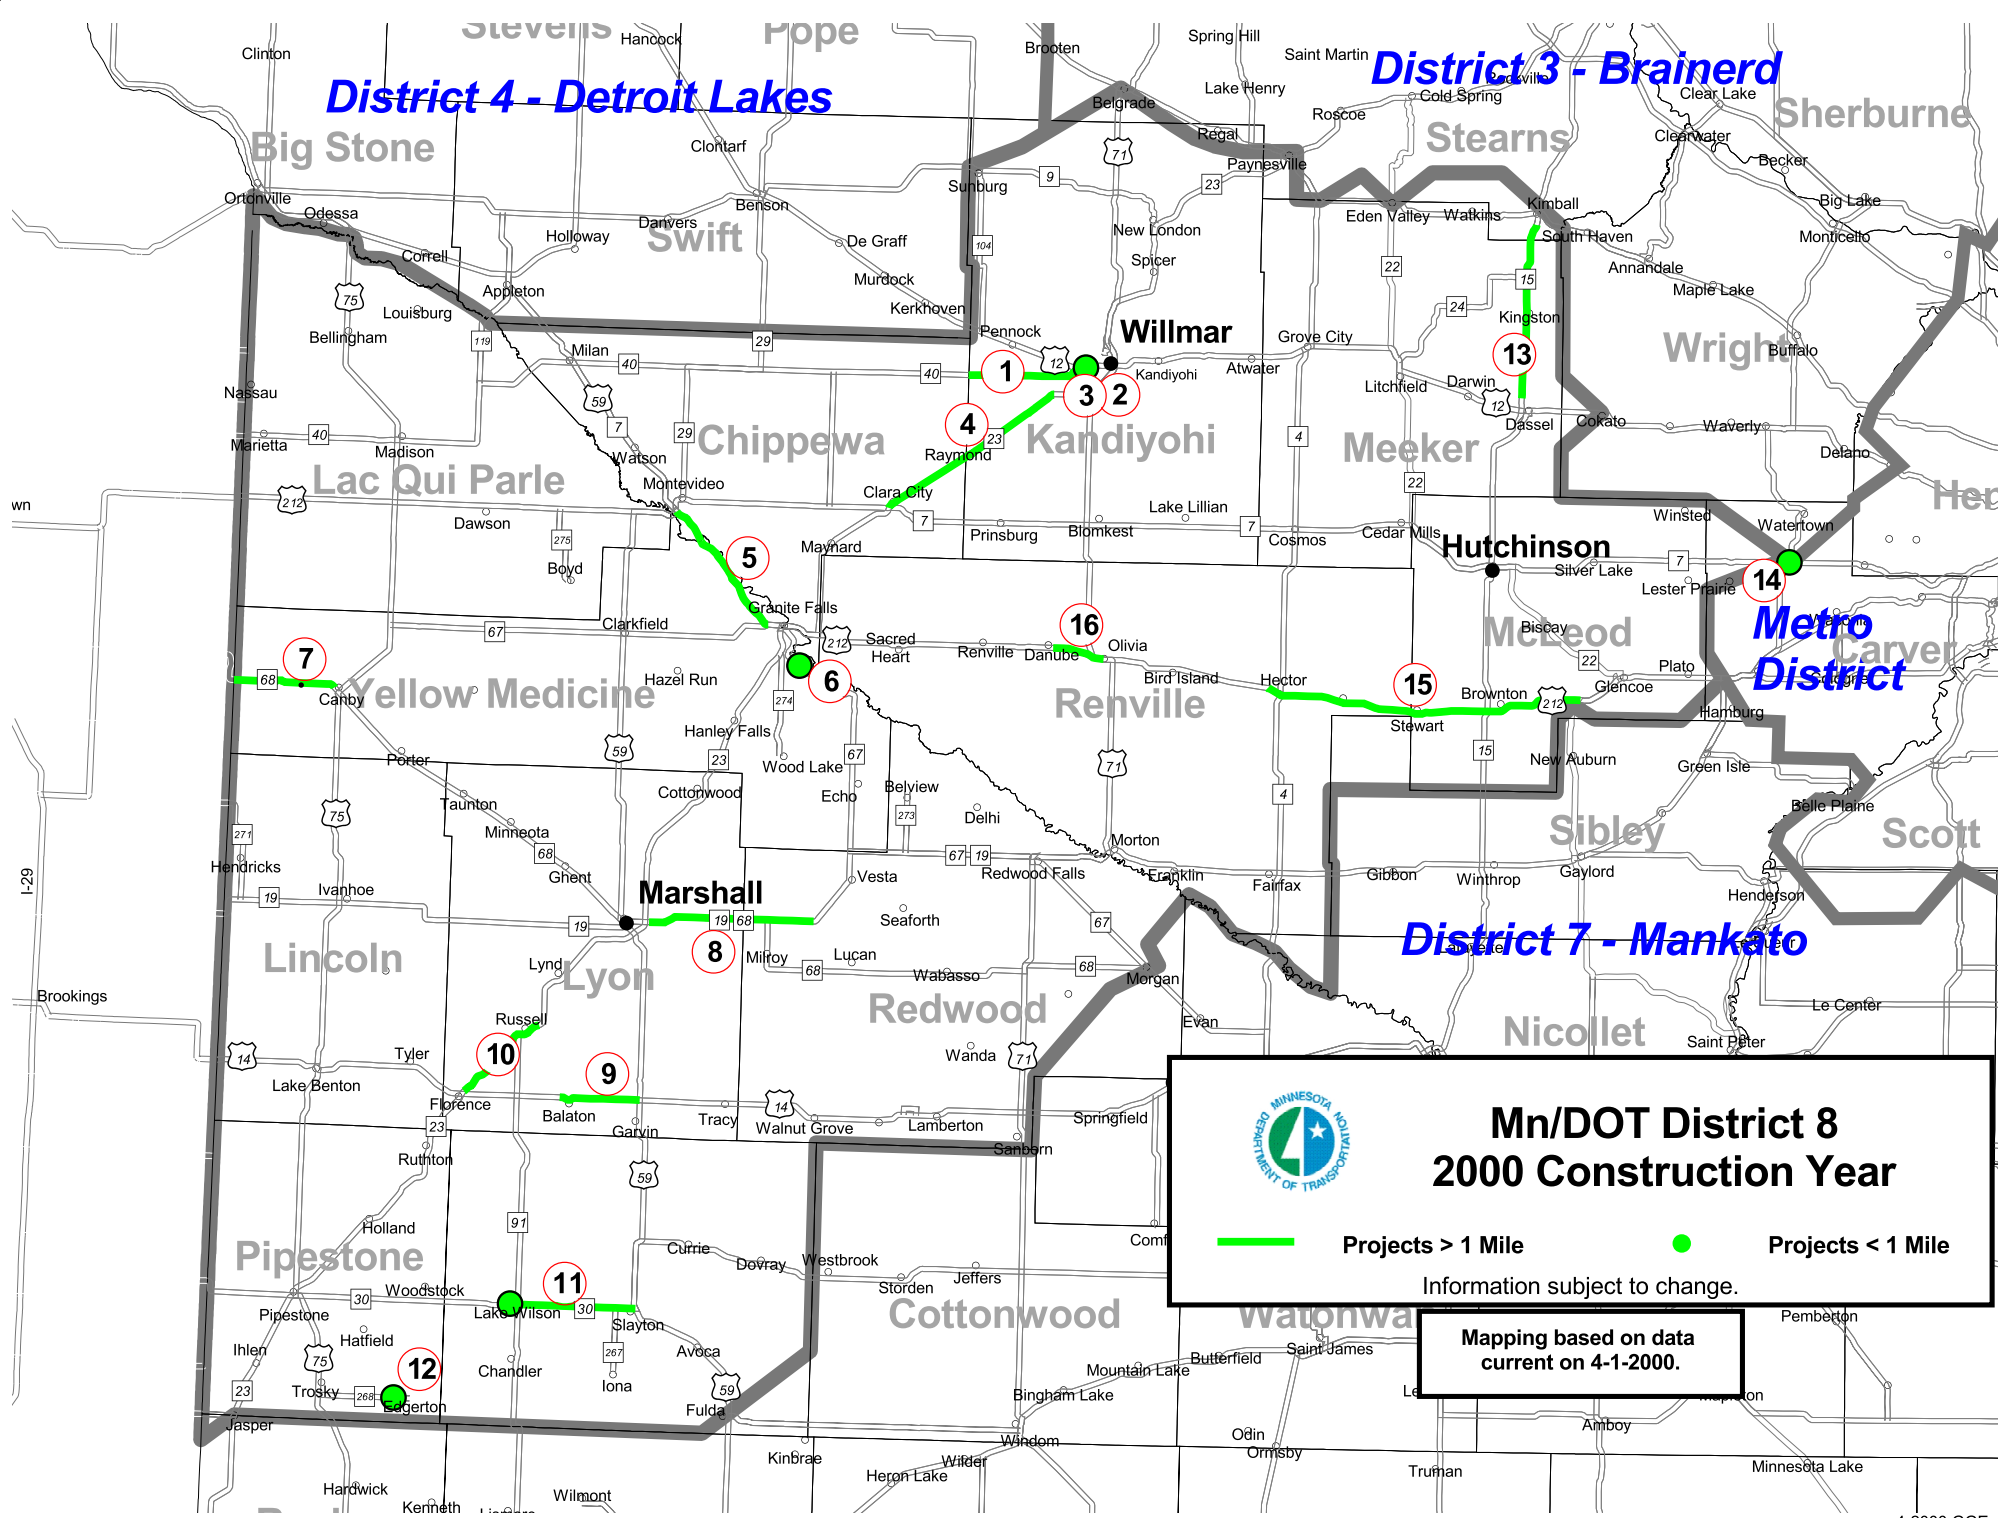

District 4 - Detroit Lakes

District 3 - Brainerd

Mn/DOT District 8 2000 Construction Year

— Projects > 1 Mile ● Projects < 1 Mile

Information subject to change.

Mapping based on data current on 4-1-2000.