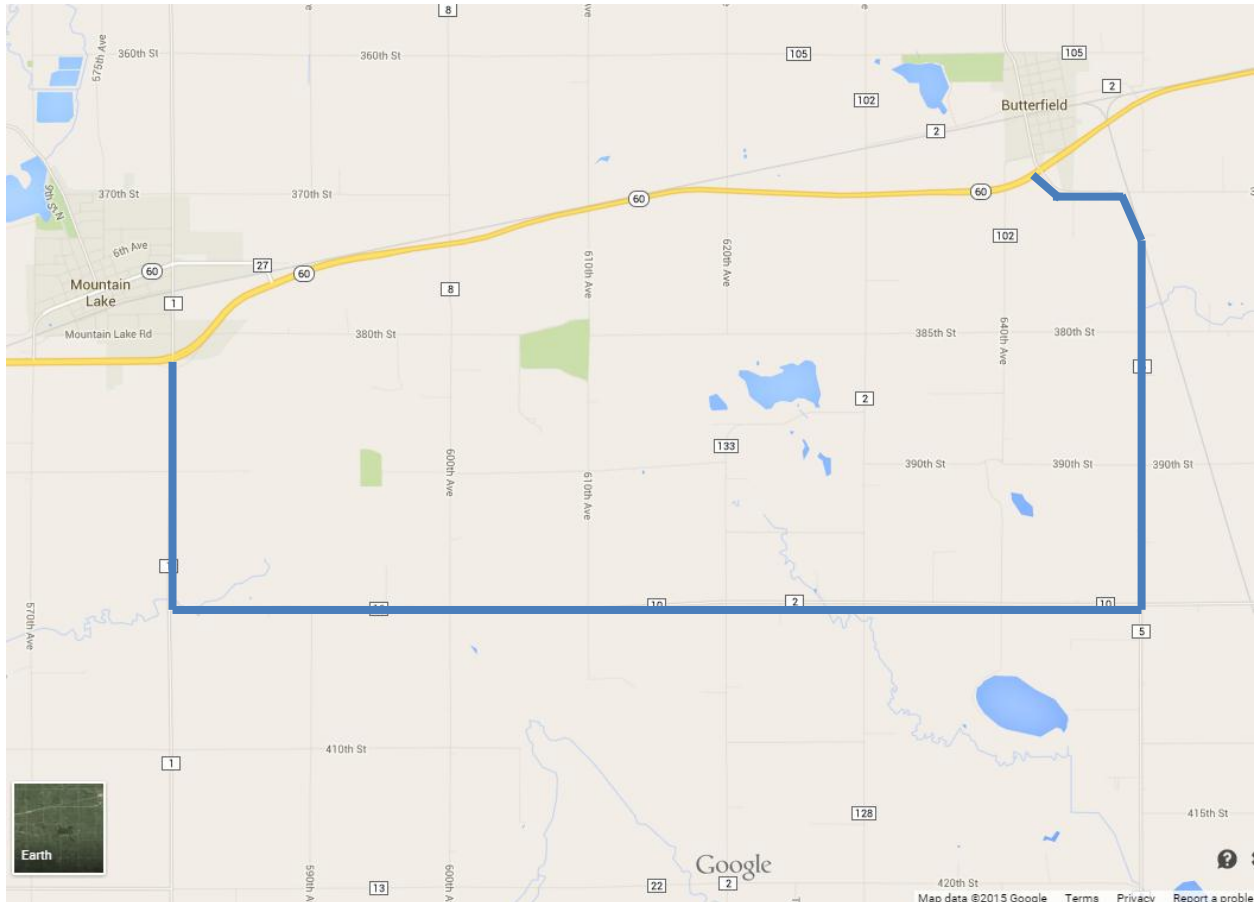

# Highway 60 Detour Map – Mountain Lake to Butterfield

**Detour Route:** Cottonwood County Roads 1 & 16, Watonwan County Roads 10 & 5

**Schedule:** June – August 2015

**Work:** Construct additional 2 lanes

## For More Information

Visit: [mndot.gov](http://mndot.gov)

Or contact: Robert Sneller, MnDOT Construction Supervisor, 507-831-8033.

For statewide travel information, visit: [www.511mn.gov](http://www.511mn.gov)