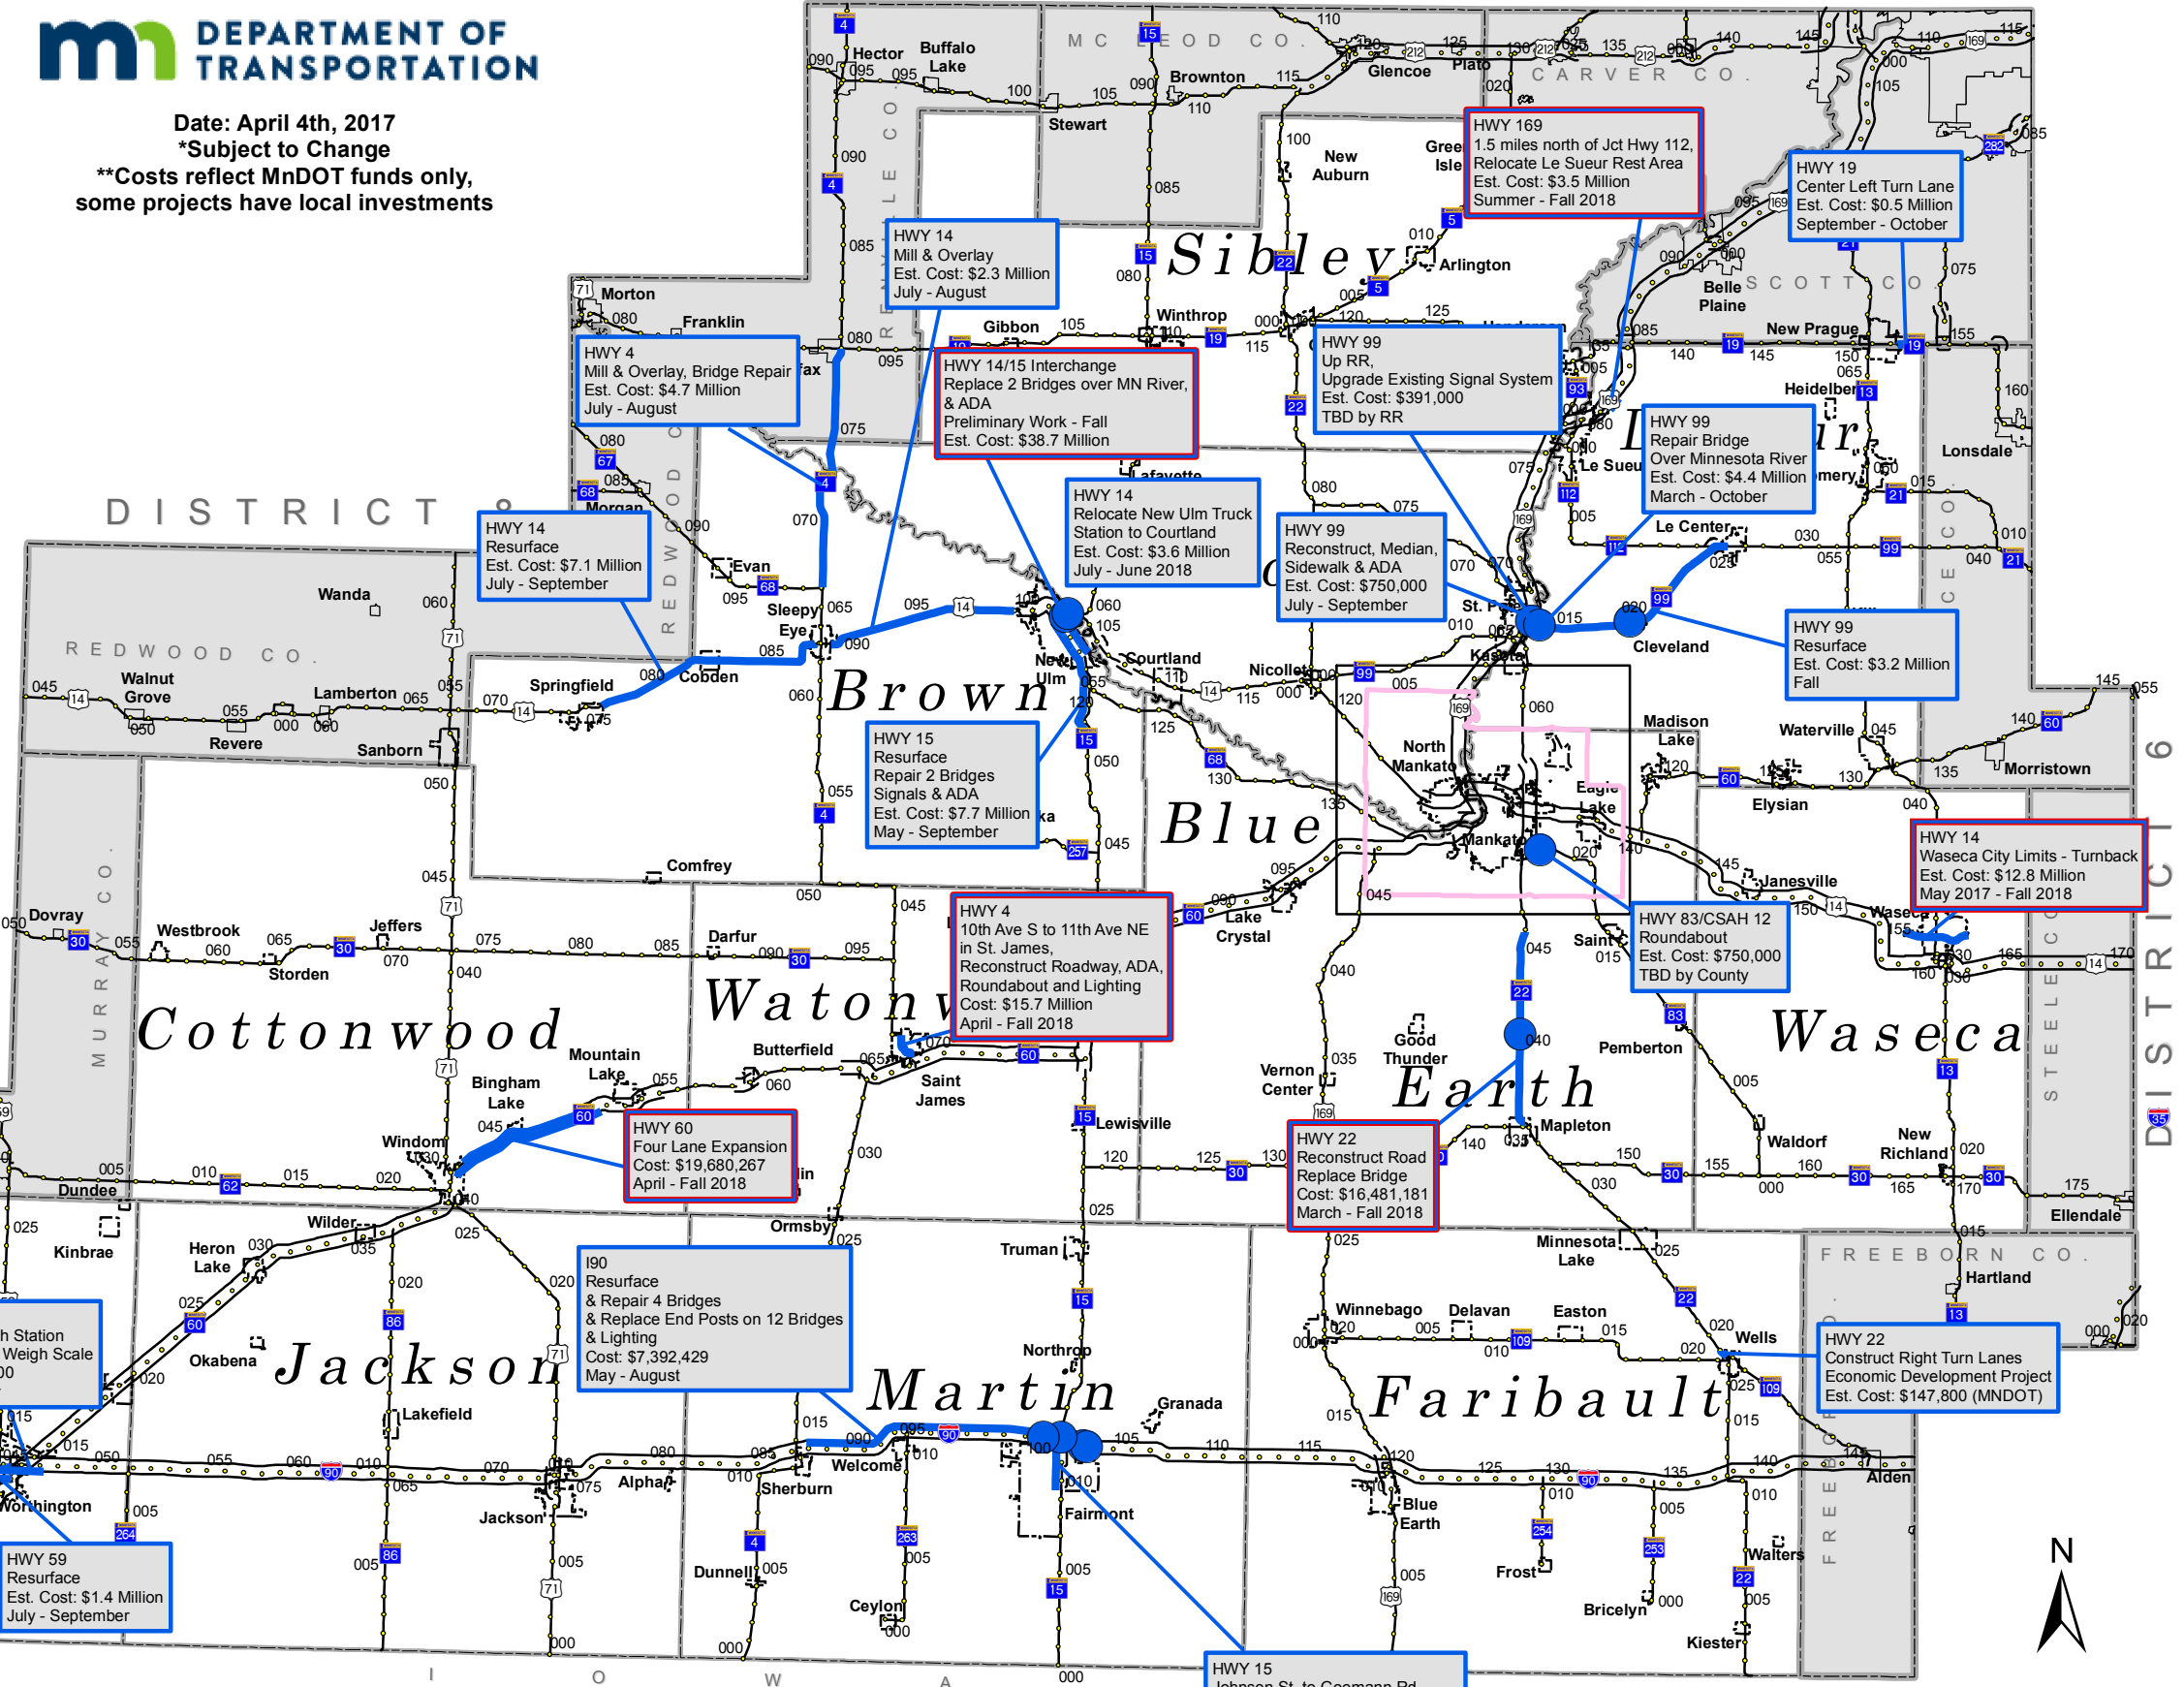

# Minnesota Department of Transportation - District 7

Mankato-North Mankato Area Planning Organization

## 2017 Construction

Date: April 4th, 2017  
 \*Subject to Change  
 \*\*Costs reflect MnDOT funds only,  
 some projects have local investments

Data Source: Basemap Data from MnDOT Spatial Data Warehouse  
 Map Developed by: Tom Brooks MnDOT District 7 - March 2014  
 Map Location: S:\GIS\Planning\Altamirano\Planning\2016 MAPS\CONSTRUCTION PROGRAM 2017-2020\PDFs  
 Map prepared by: Angelica Altamirano MnDOT District 7  
 Date: April 4, 2017