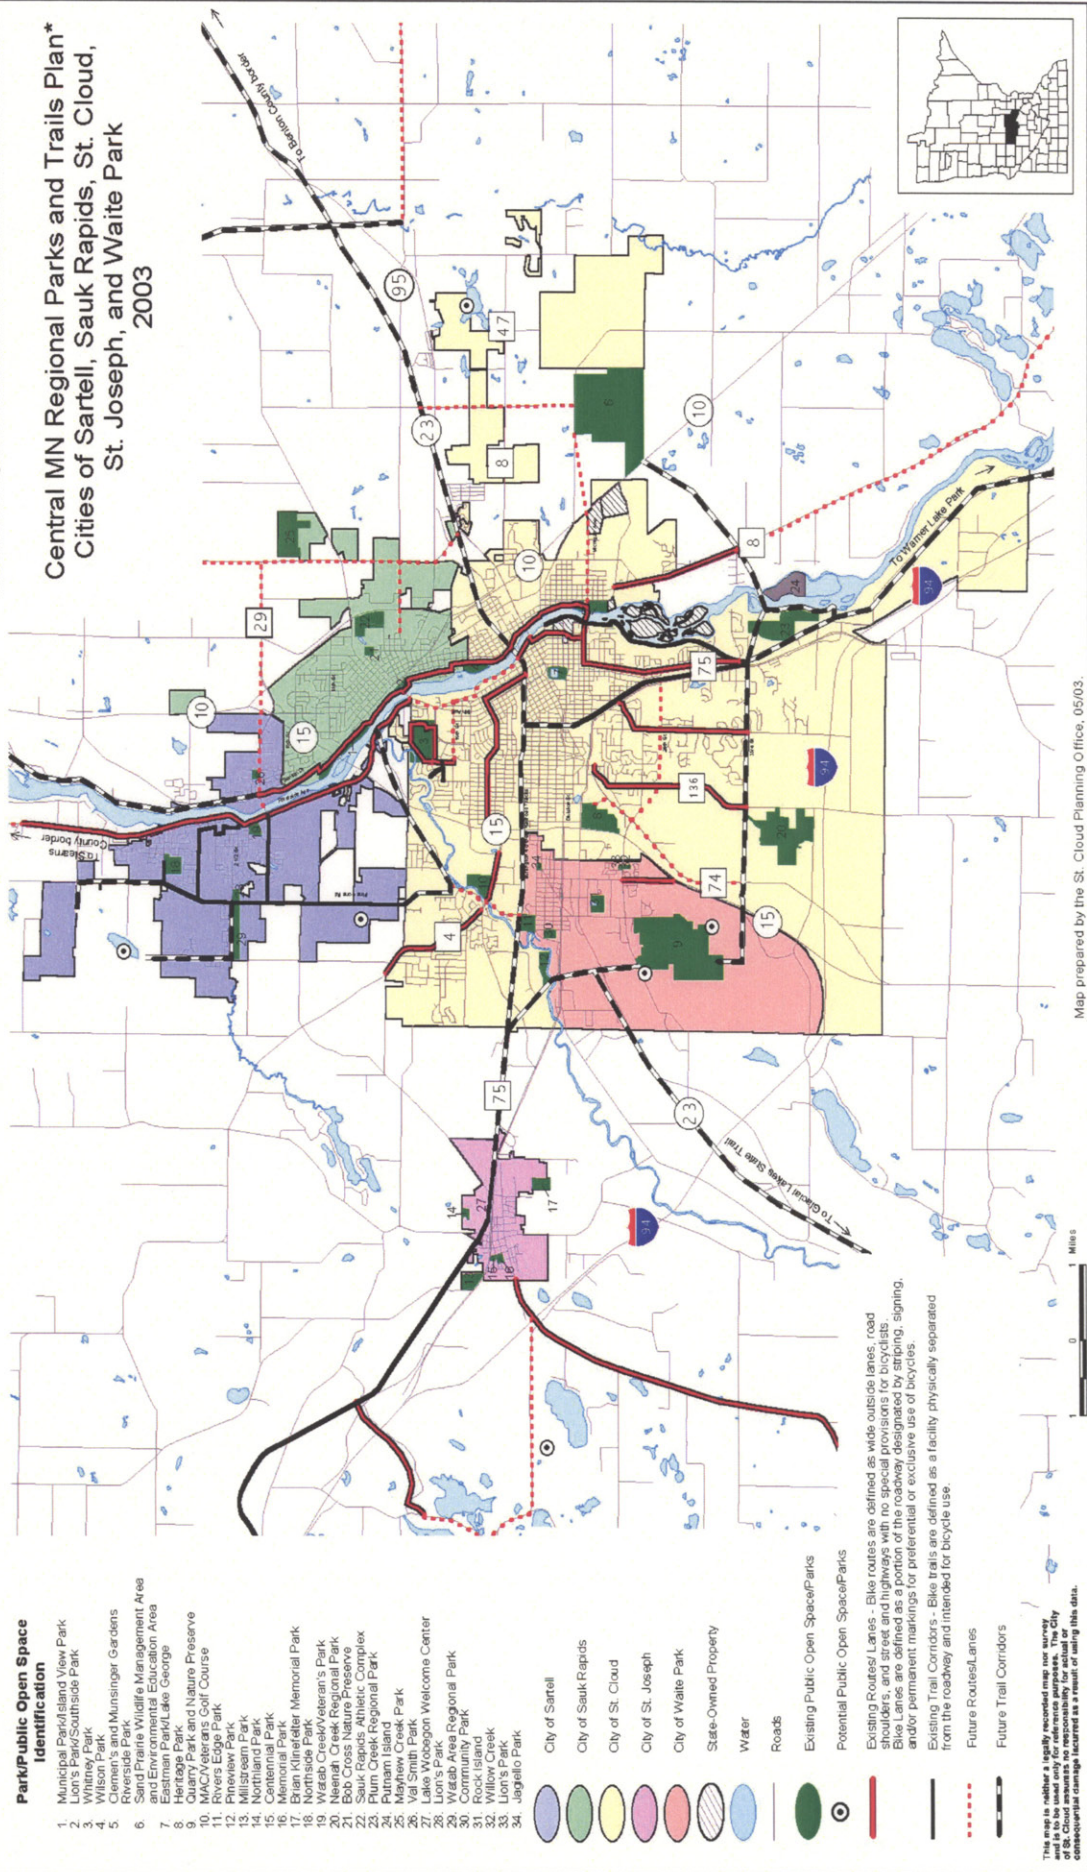

Central MN Regional Parks and Trails Plan*

Cities of Sartell, Sauk Rapids, St. Cloud, St. Joseph, and Waite Park

2003

Figure 24