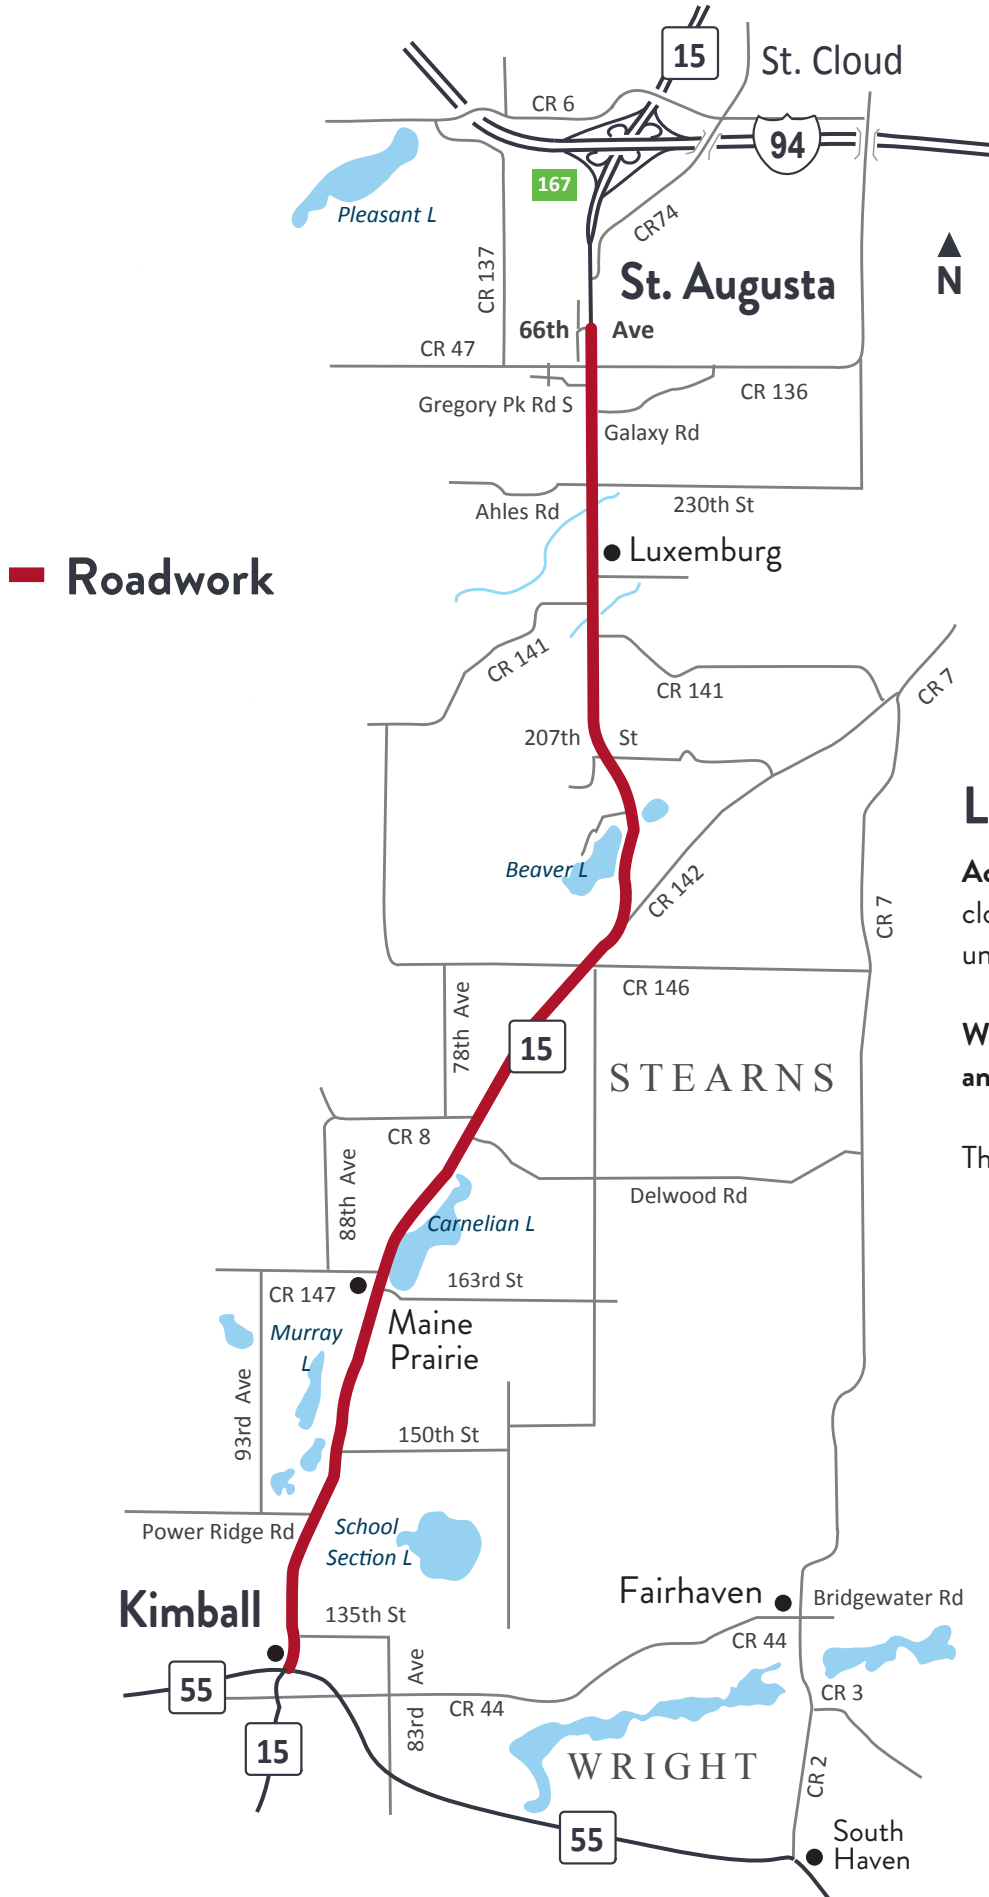

Hwy 15 Kimball to St. Augusta

— Roadwork

Local traffic map

Access will be open but, Hwy 15 will close at some locations to work on underground pipes or box culverts.

Watch for road signs, expect delays and use closest alternate route.

Through traffic use detour.