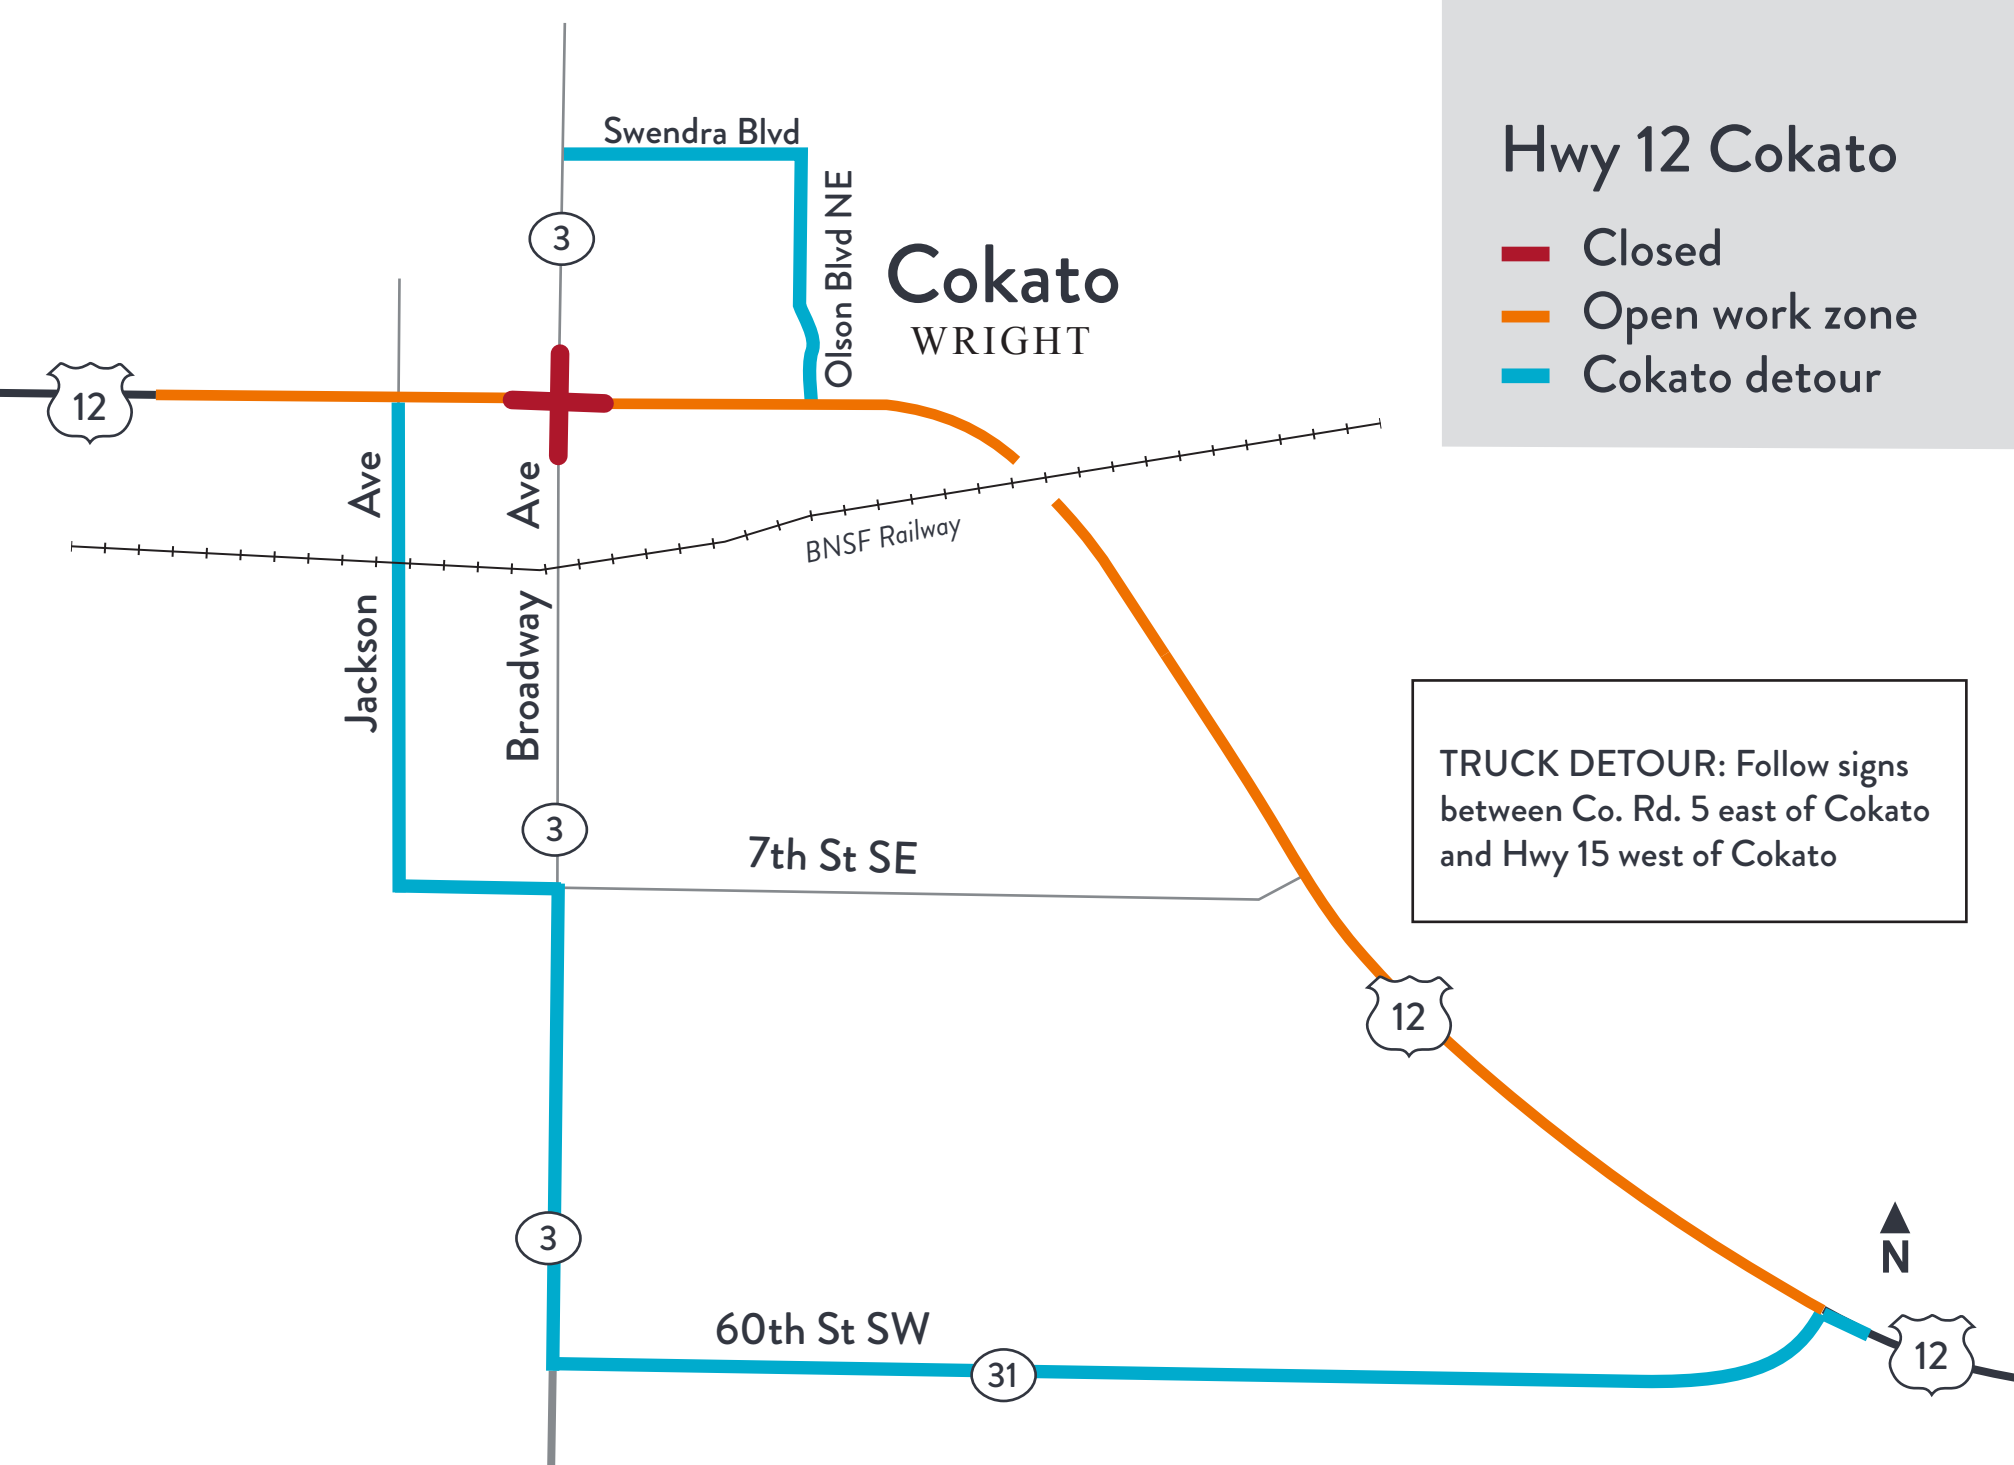

# Hwy 12 Cokato

- █ Closed
- █ Open work zone
- █ Cokato detour

TRUCK DETOUR: Follow signs between Co. Rd. 5 east of Cokato and Hwy 15 west of Cokato