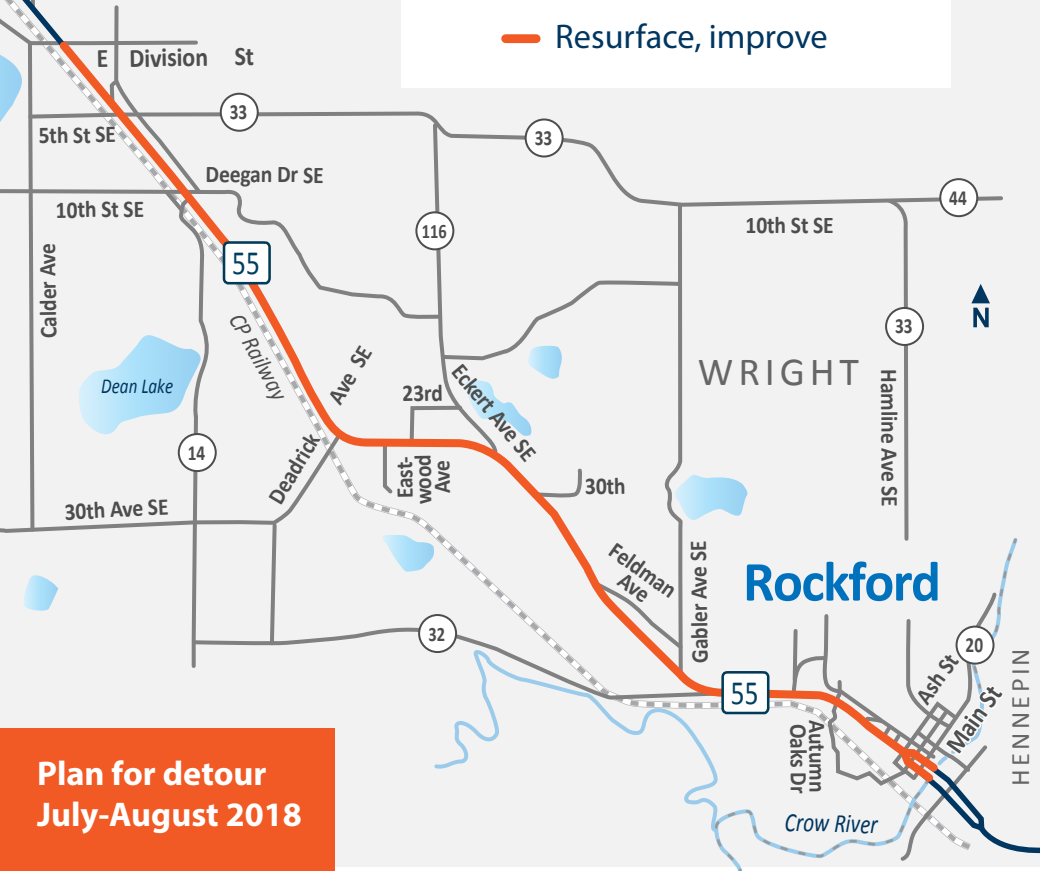

Buffalo

Hwy 55 Buffalo to Rockford

— Resurface, improve

**Plan for detour
July-August 2018**

Rockford

HENNEPIN