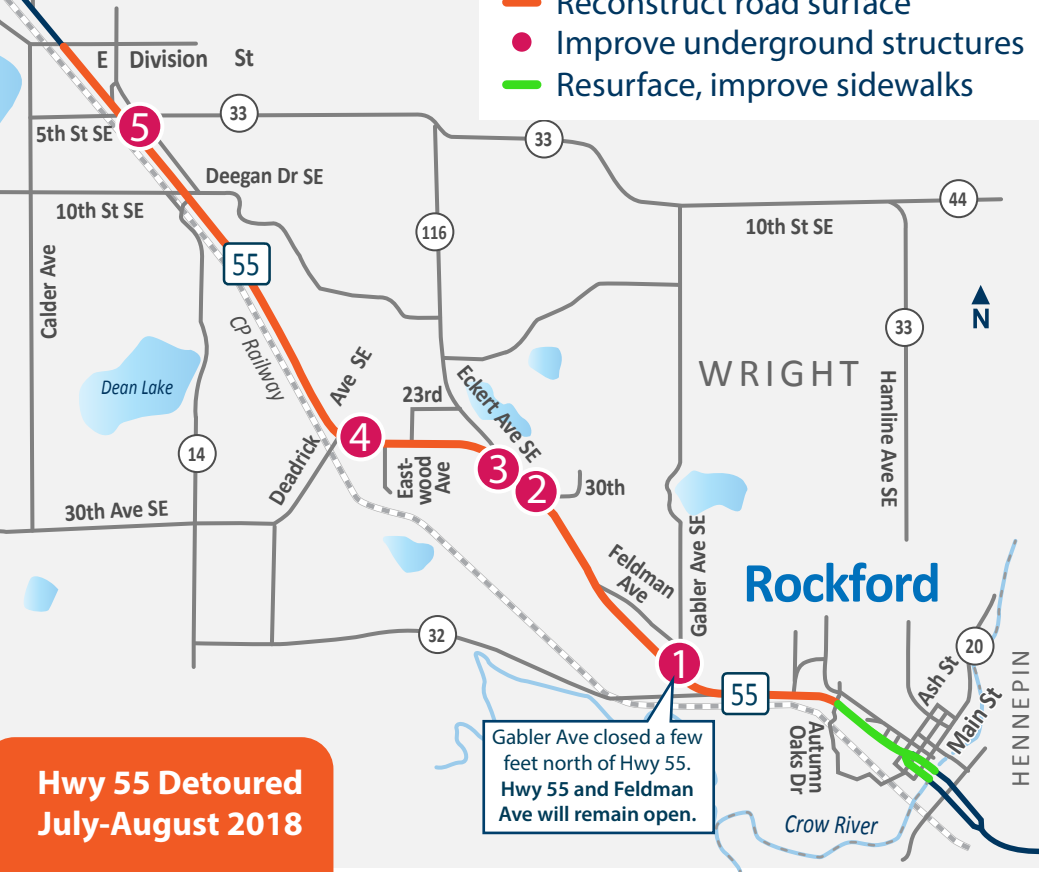

Buffalo

Hwy 55 Buffalo to Rockford

All businesses remain accessible

- Reconstruct road surface
- Improve underground structures
- Resurface, improve sidewalks

**Hwy 55 Detoured
July-August 2018**

Gabler Ave closed a few feet north of Hwy 55. Hwy 55 and Feldman Ave will remain open.