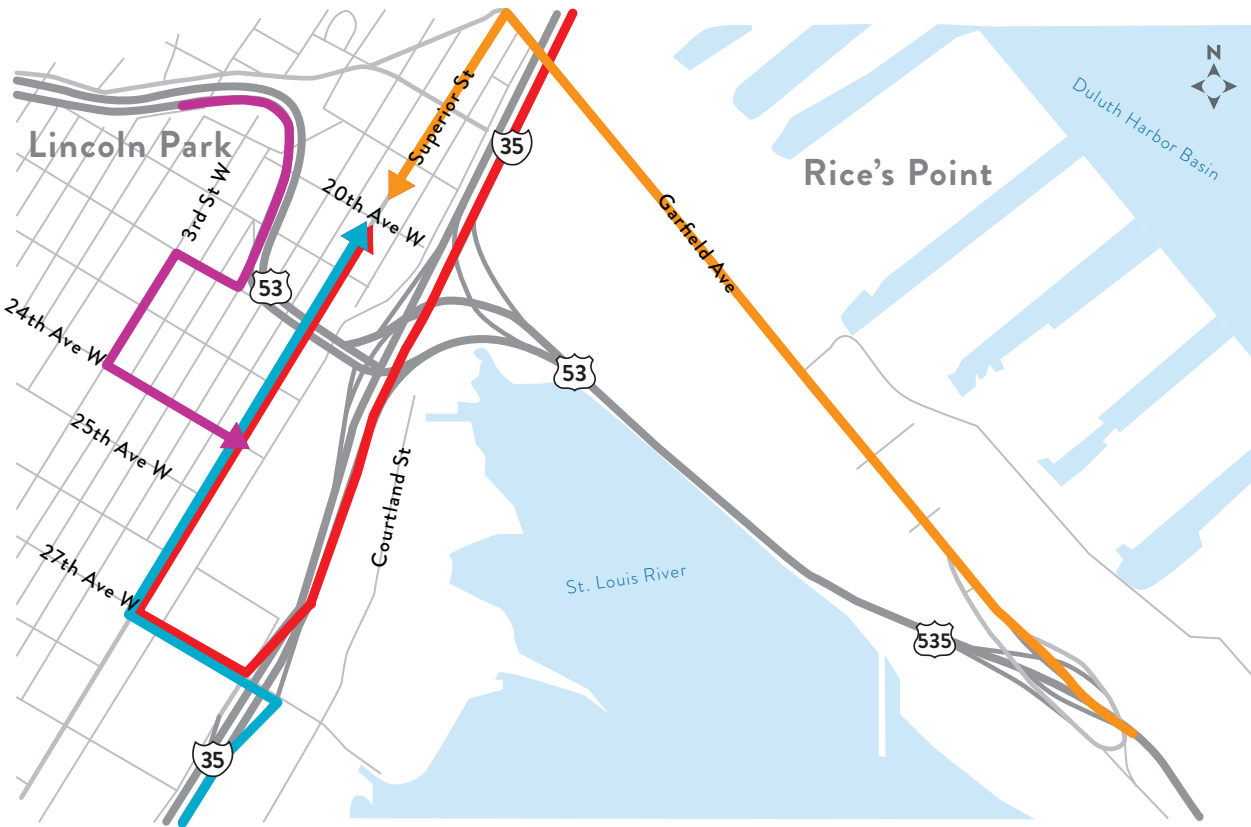

# Lincoln Park Access Routes

## Phase 4

Current - Fall 2023

**South bound I-35**

Detour I-35 SB to  
27th Ave W

**North bound I-35**

**South bound 53**

**North bound 535**

Garfield Ave and turn left  
at Superior St.