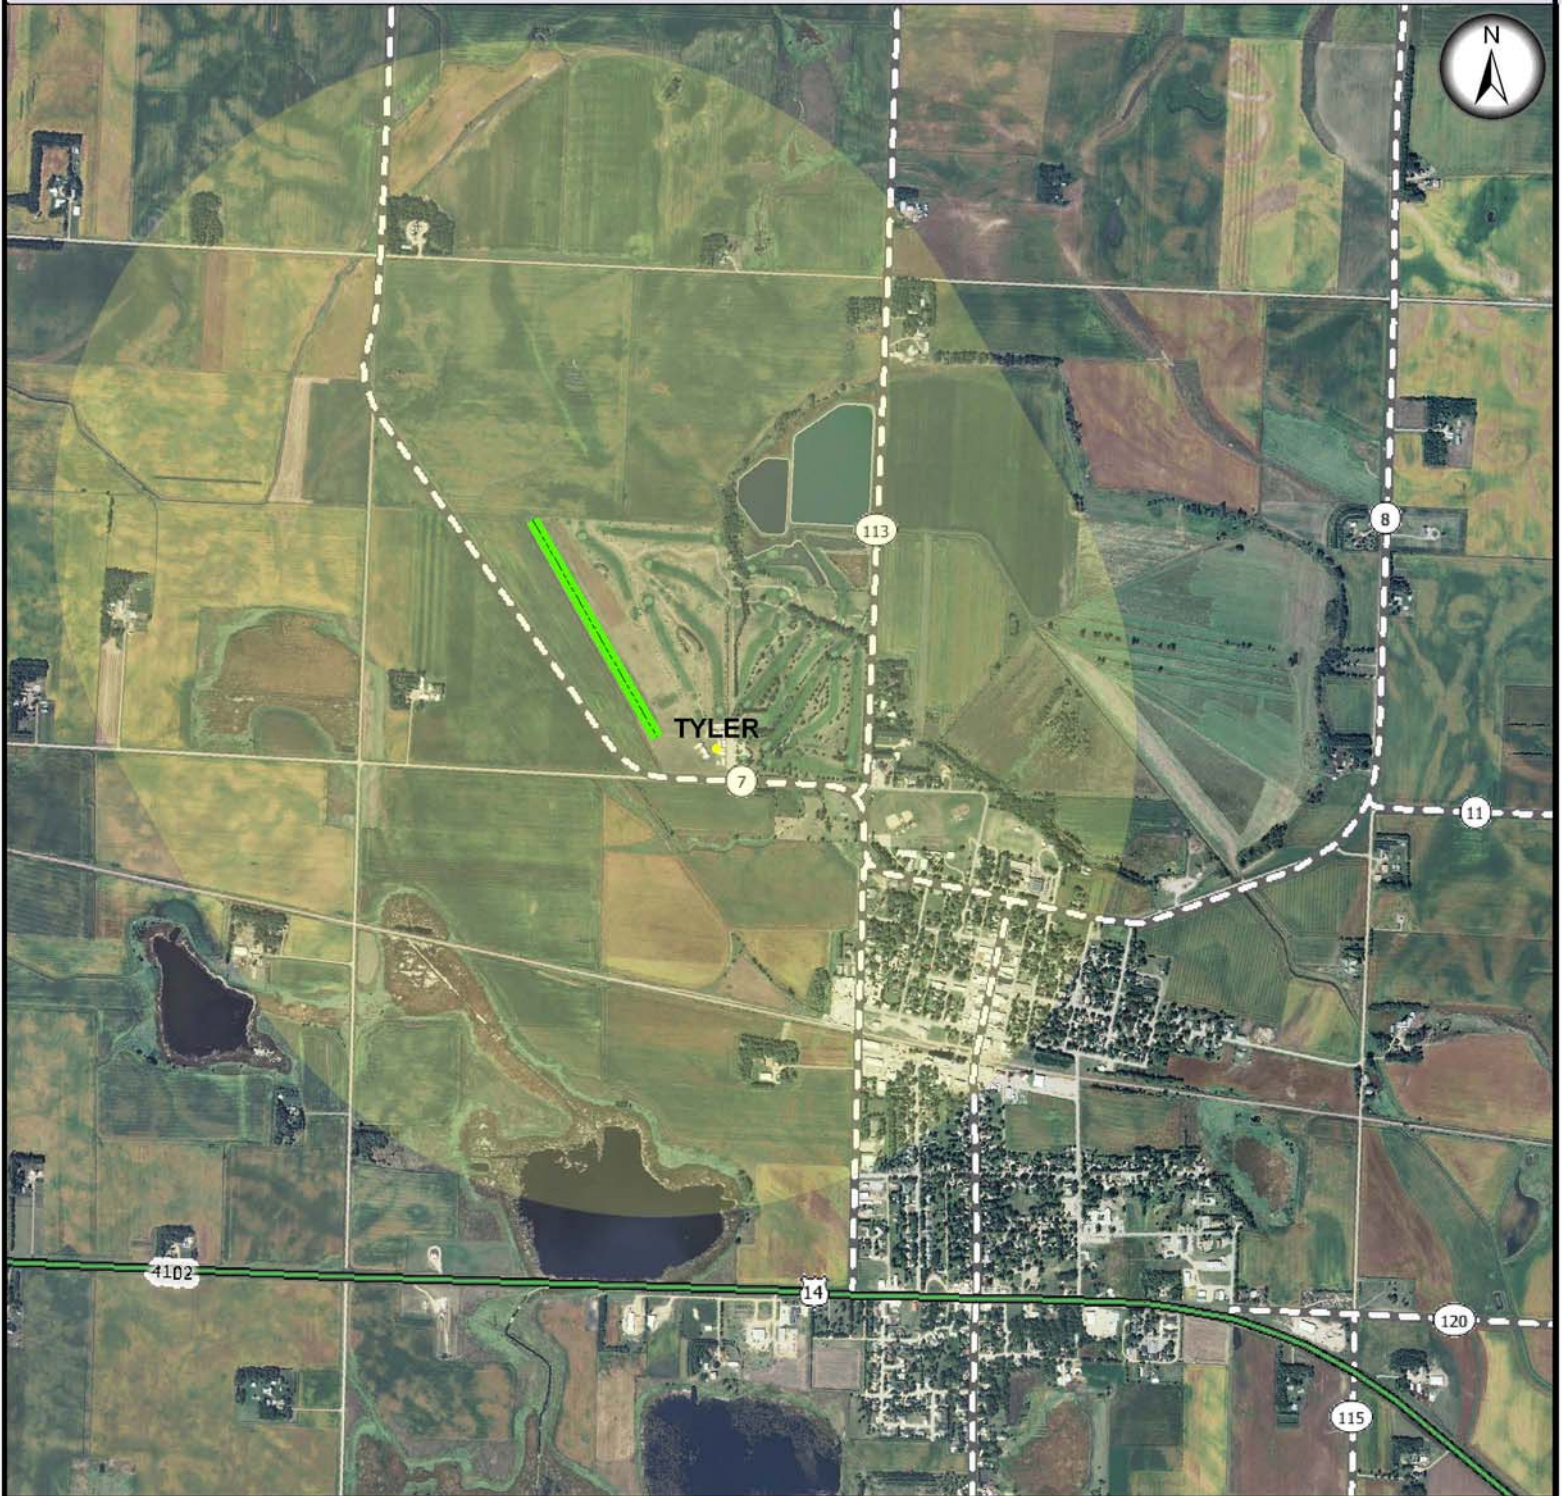

# Tyler Municipal Airport Project Coordination Area

## Legend

	Project Coordination Area		MN Highway
	U.S. Interstate		County Highway
	U.S. Highway		Mn/DOT Control Section

Please contact Mn/DOT Aeronautics if a construction project is planned within the project coordination area.