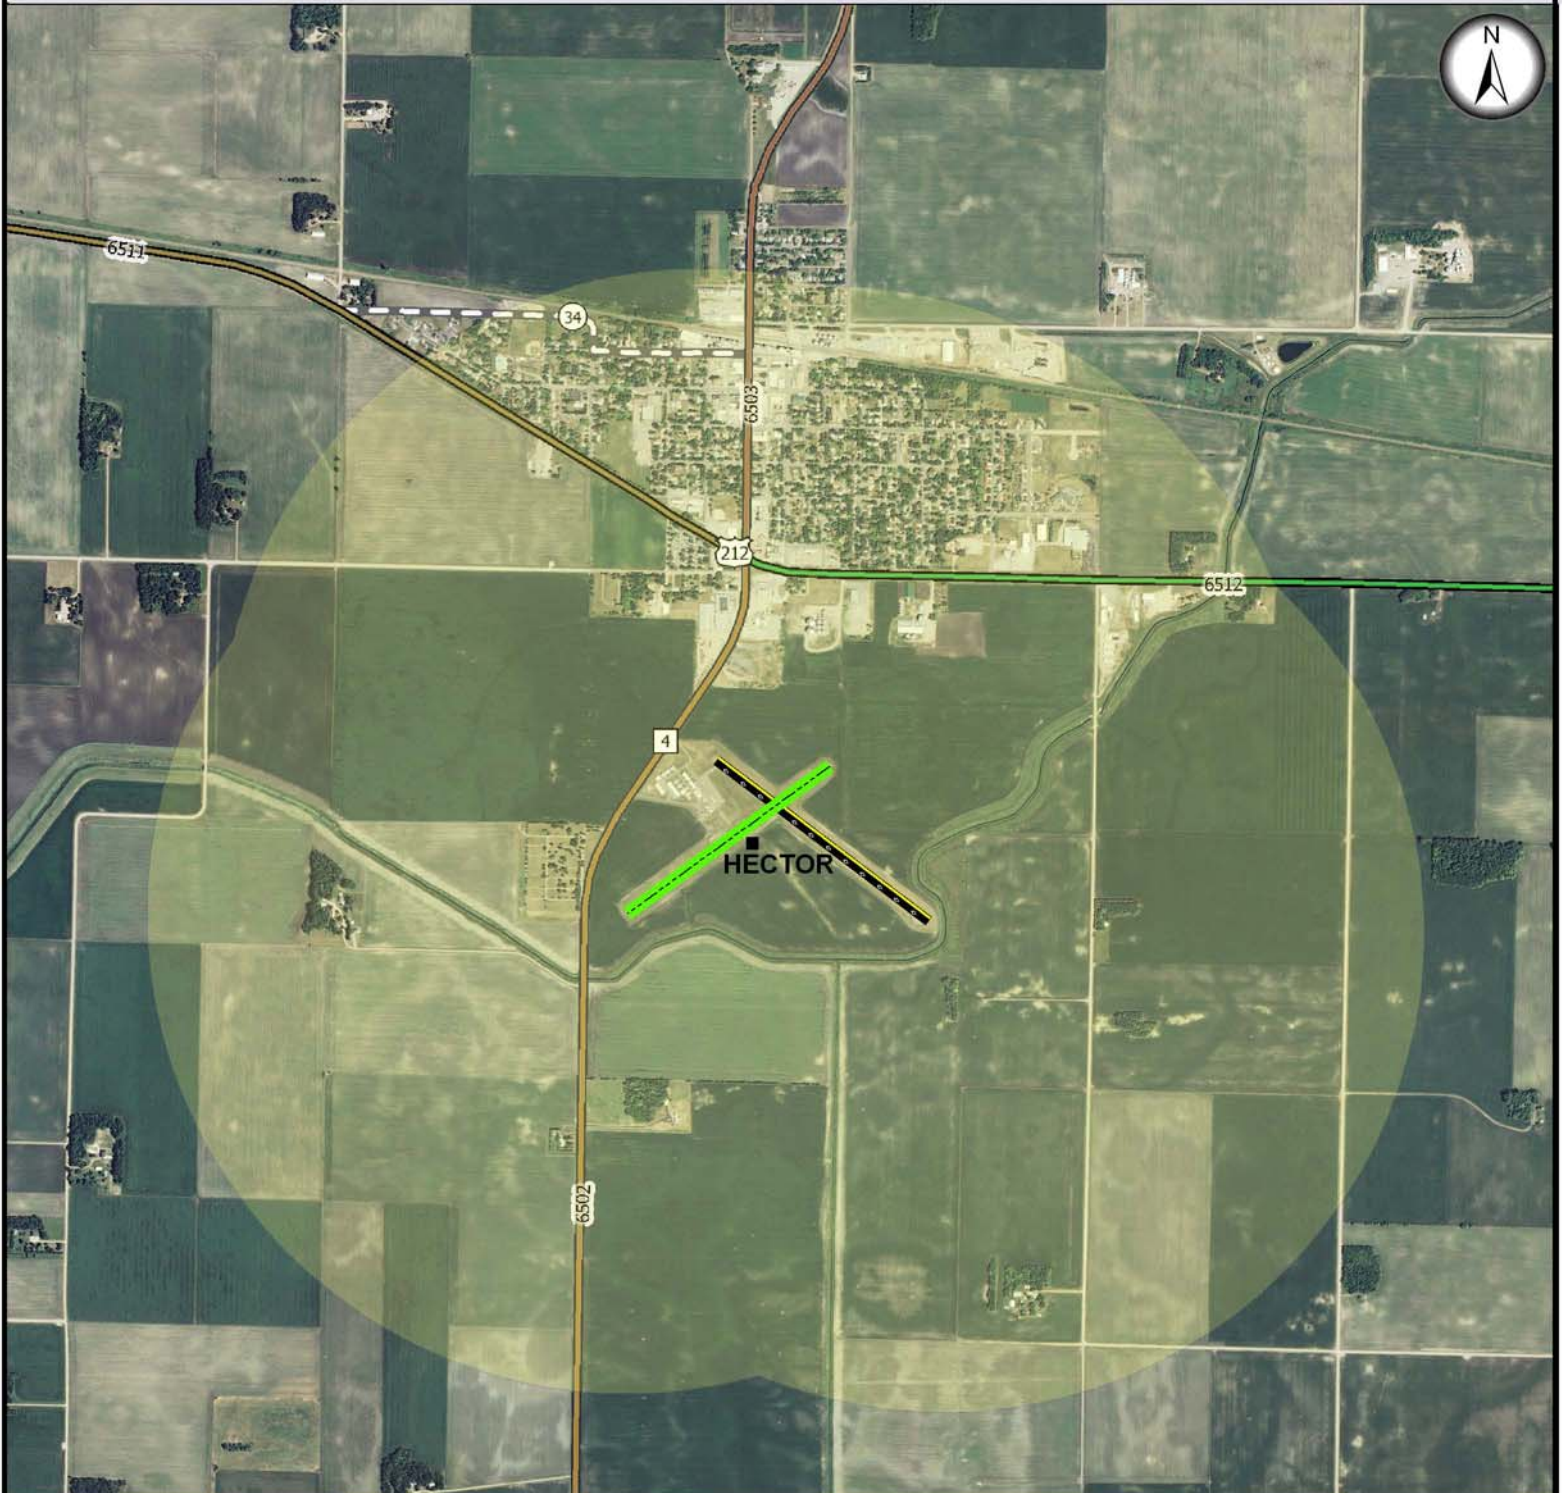

Hector Municipal Airport Project Coordination Area

Legend

	Project Coordination Area		MN Highway
	U.S. Interstate		County Highway
	U.S. Highway		Mn/DOT Control Section

Please contact Mn/DOT Aeronautics if a construction project is planned within the project coordination area.