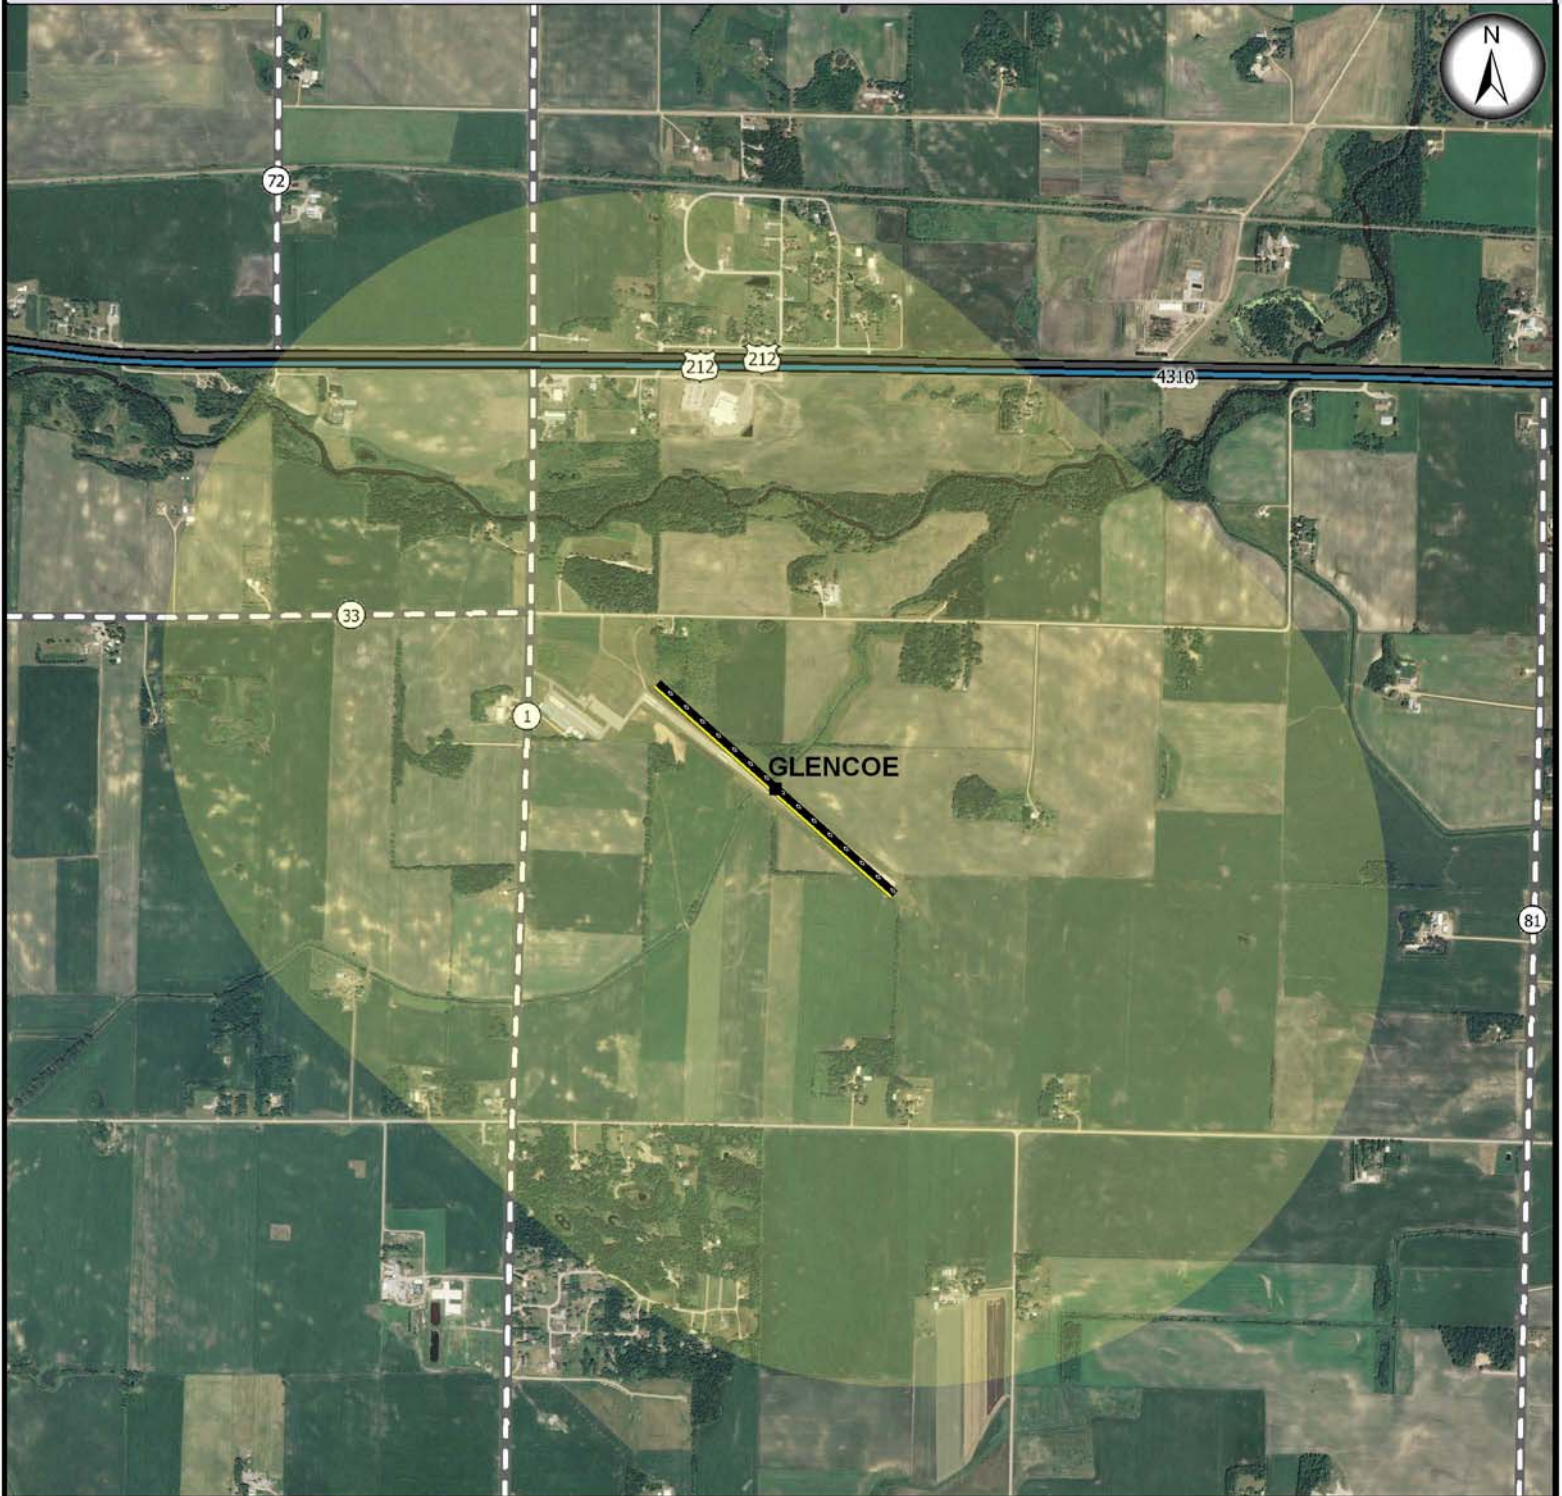

Glencoe Municipal Airport Project Coordination Area

Legend

	Project Coordination Area		MN Highway
	U.S. Interstate		County Highway
	U.S. Highway		Mn/DOT Control Section

Please contact Mn/DOT Aeronautics if a construction project is planned within the project coordination area.