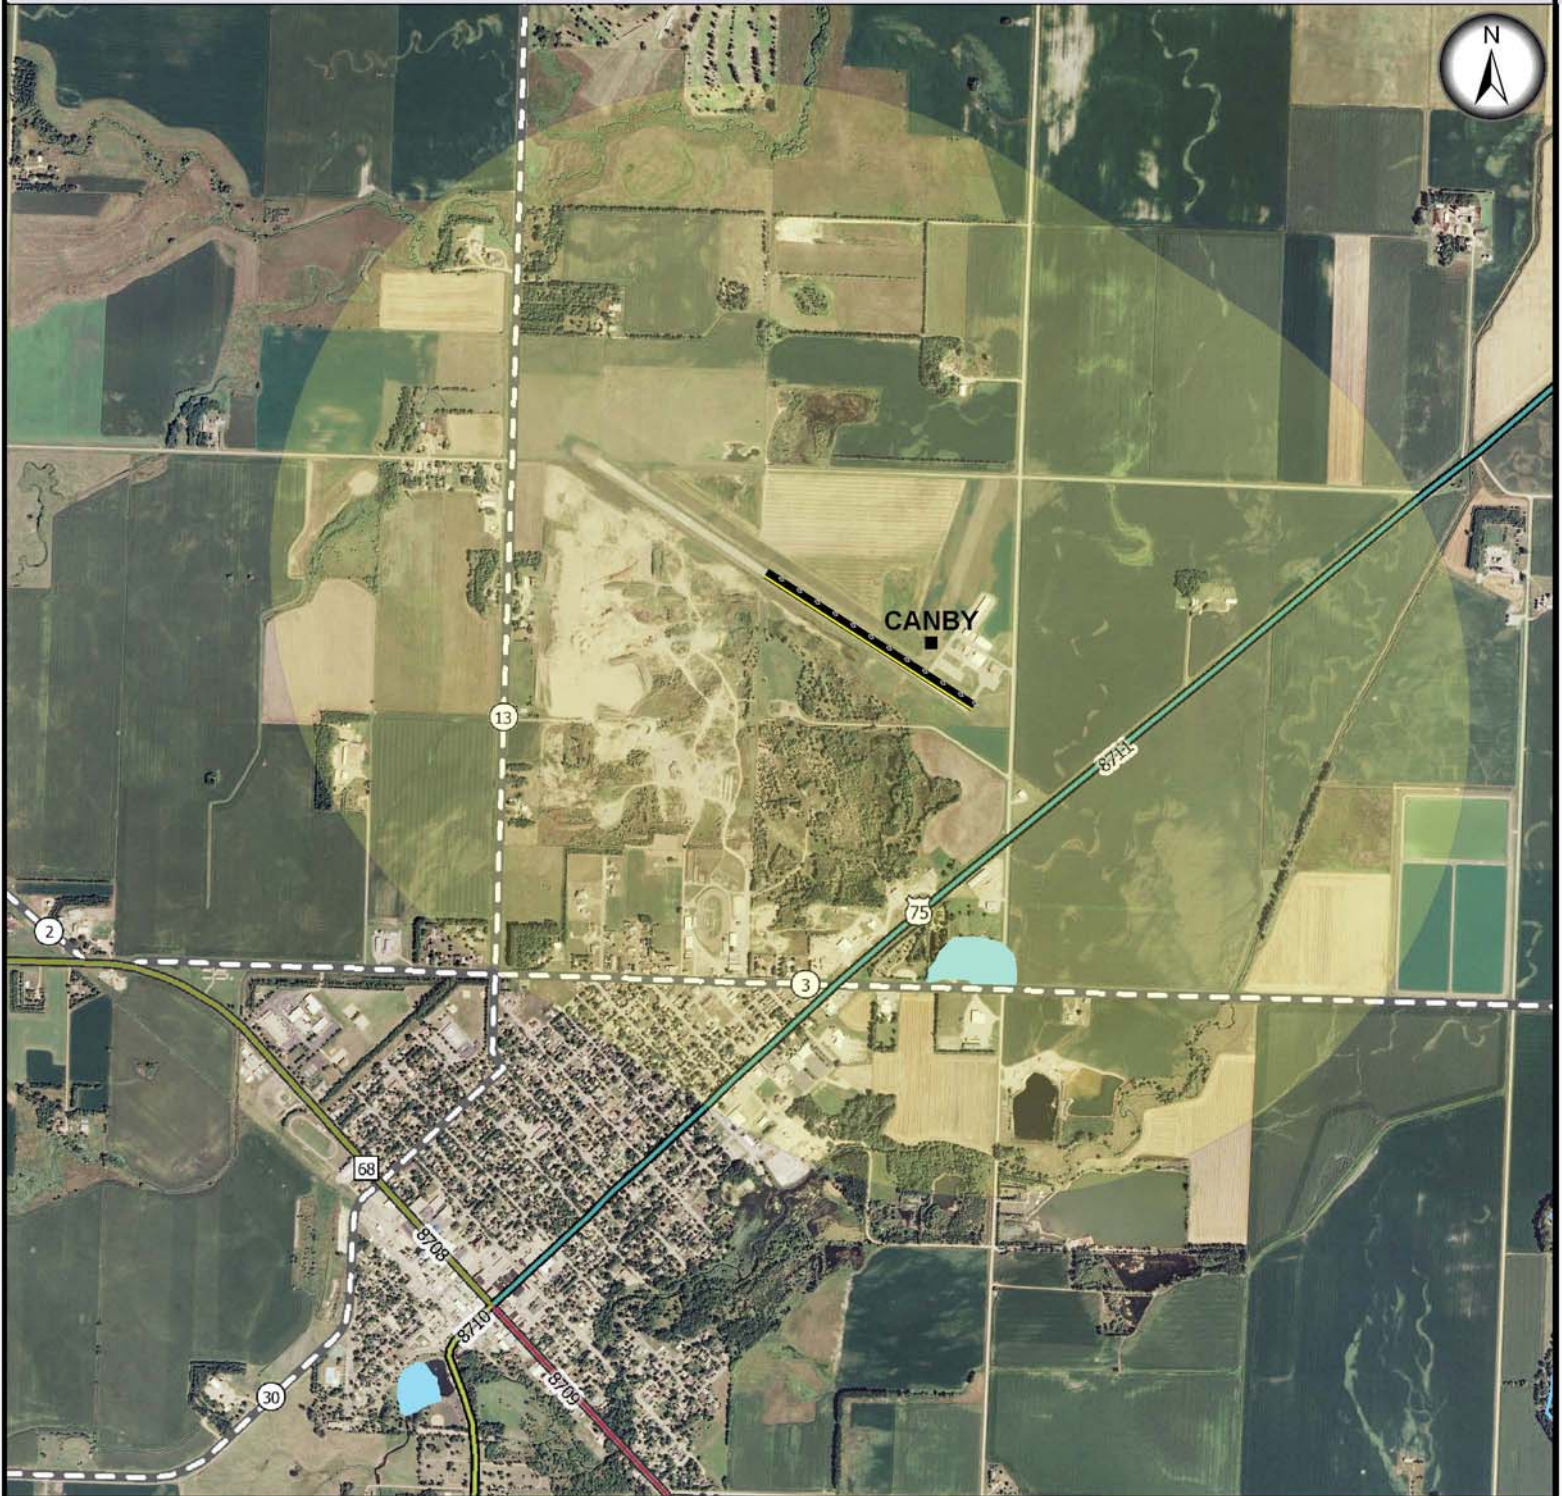

# Canby Municipal Airport Project Coordination Area

## Legend

|  |                           |  |                        |
|--|---------------------------|--|------------------------|
|  | Project Coordination Area |  | MN Highway             |
|  | U.S. Interstate           |  | County Highway         |
|  | U.S. Highway              |  | Mn/DOT Control Section |

Please contact Mn/DOT Aeronautics if a construction project is planned within the project coordination area.

Toll Free: 1-800-657-3922