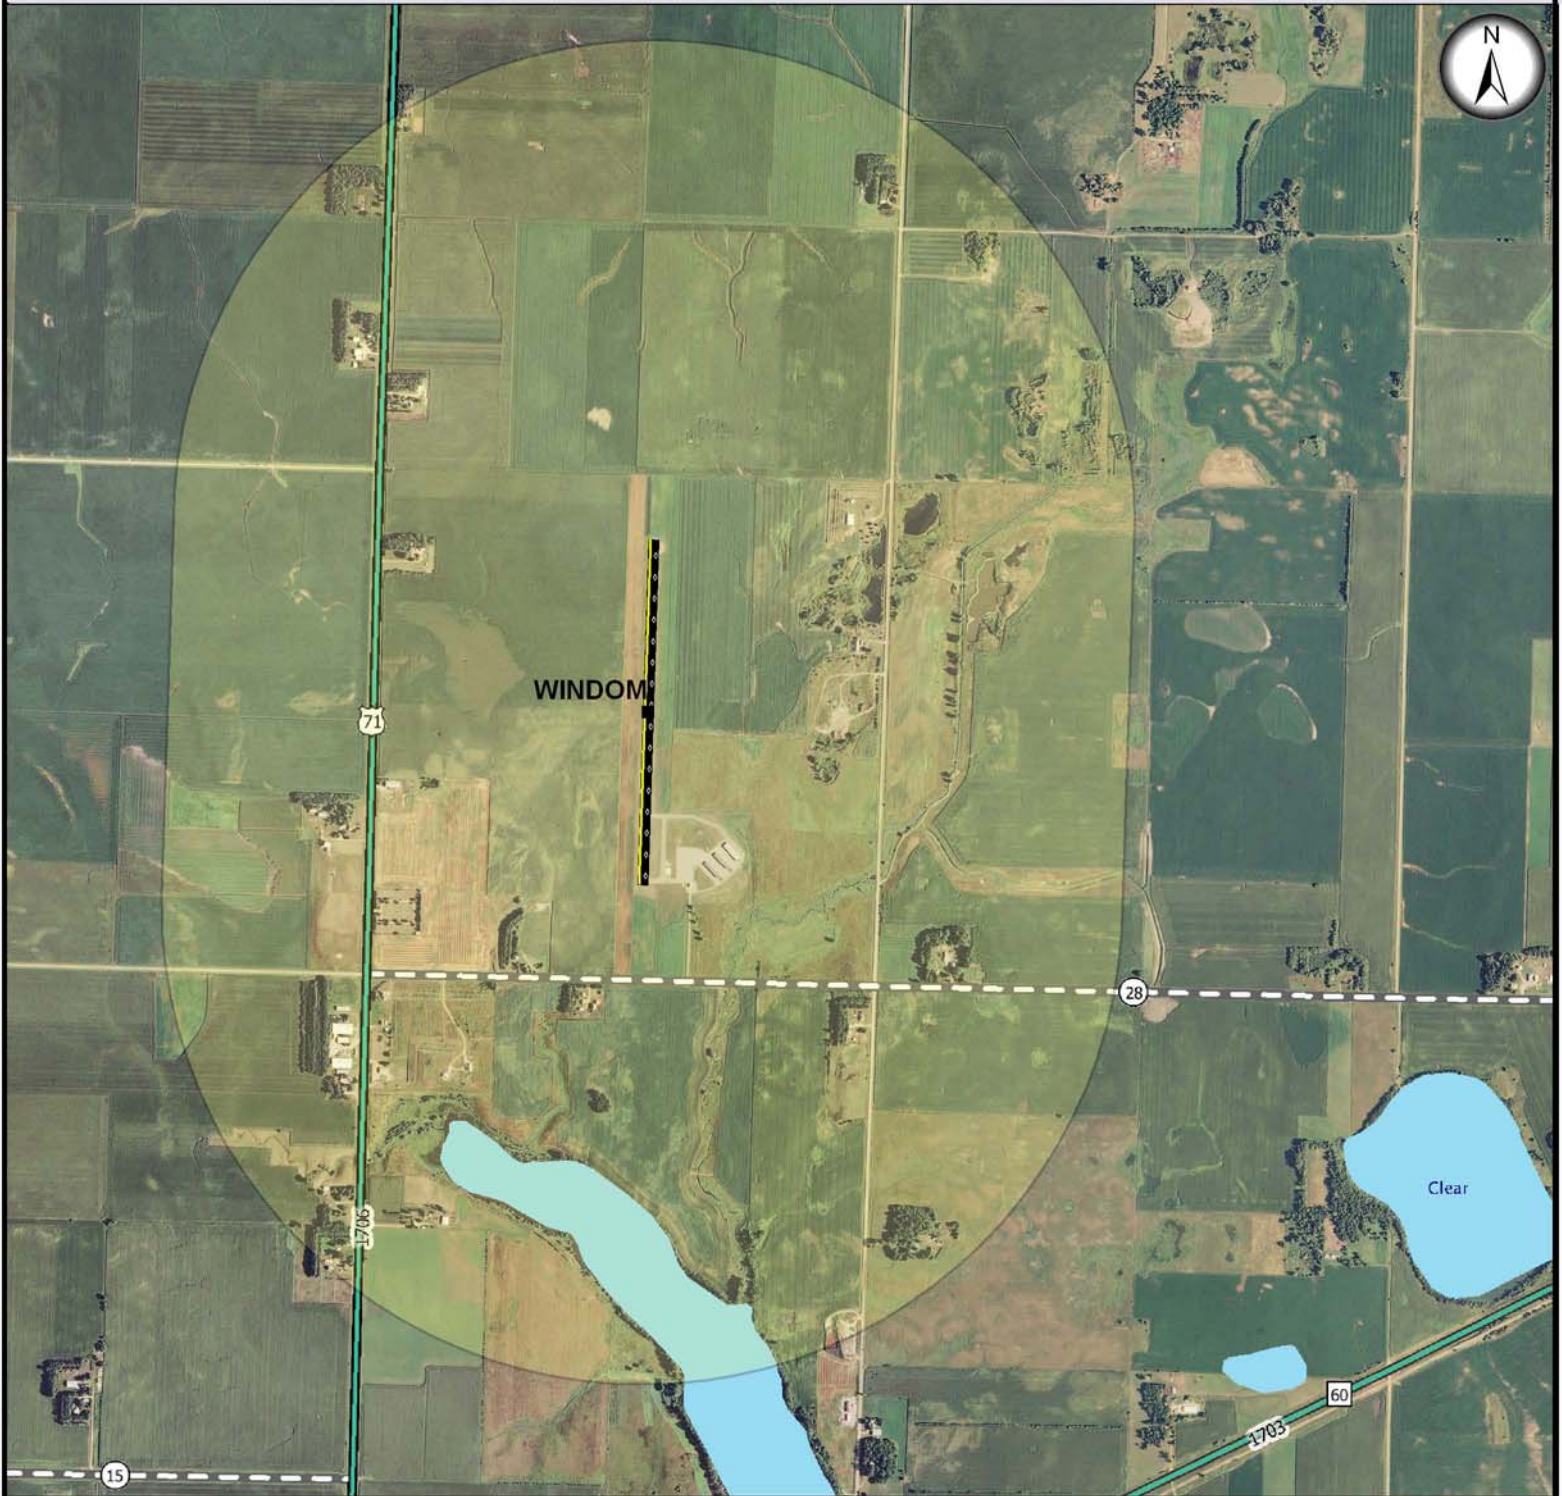

Windom Municipal Airport Project Coordination Area

Legend

	Project Coordination Area		MN Highway
	U.S. Interstate		County Highway
	U.S. Highway		Mn/DOT Control Section

Please contact Mn/DOT Aeronautics if a construction project is planned within the project coordination area.