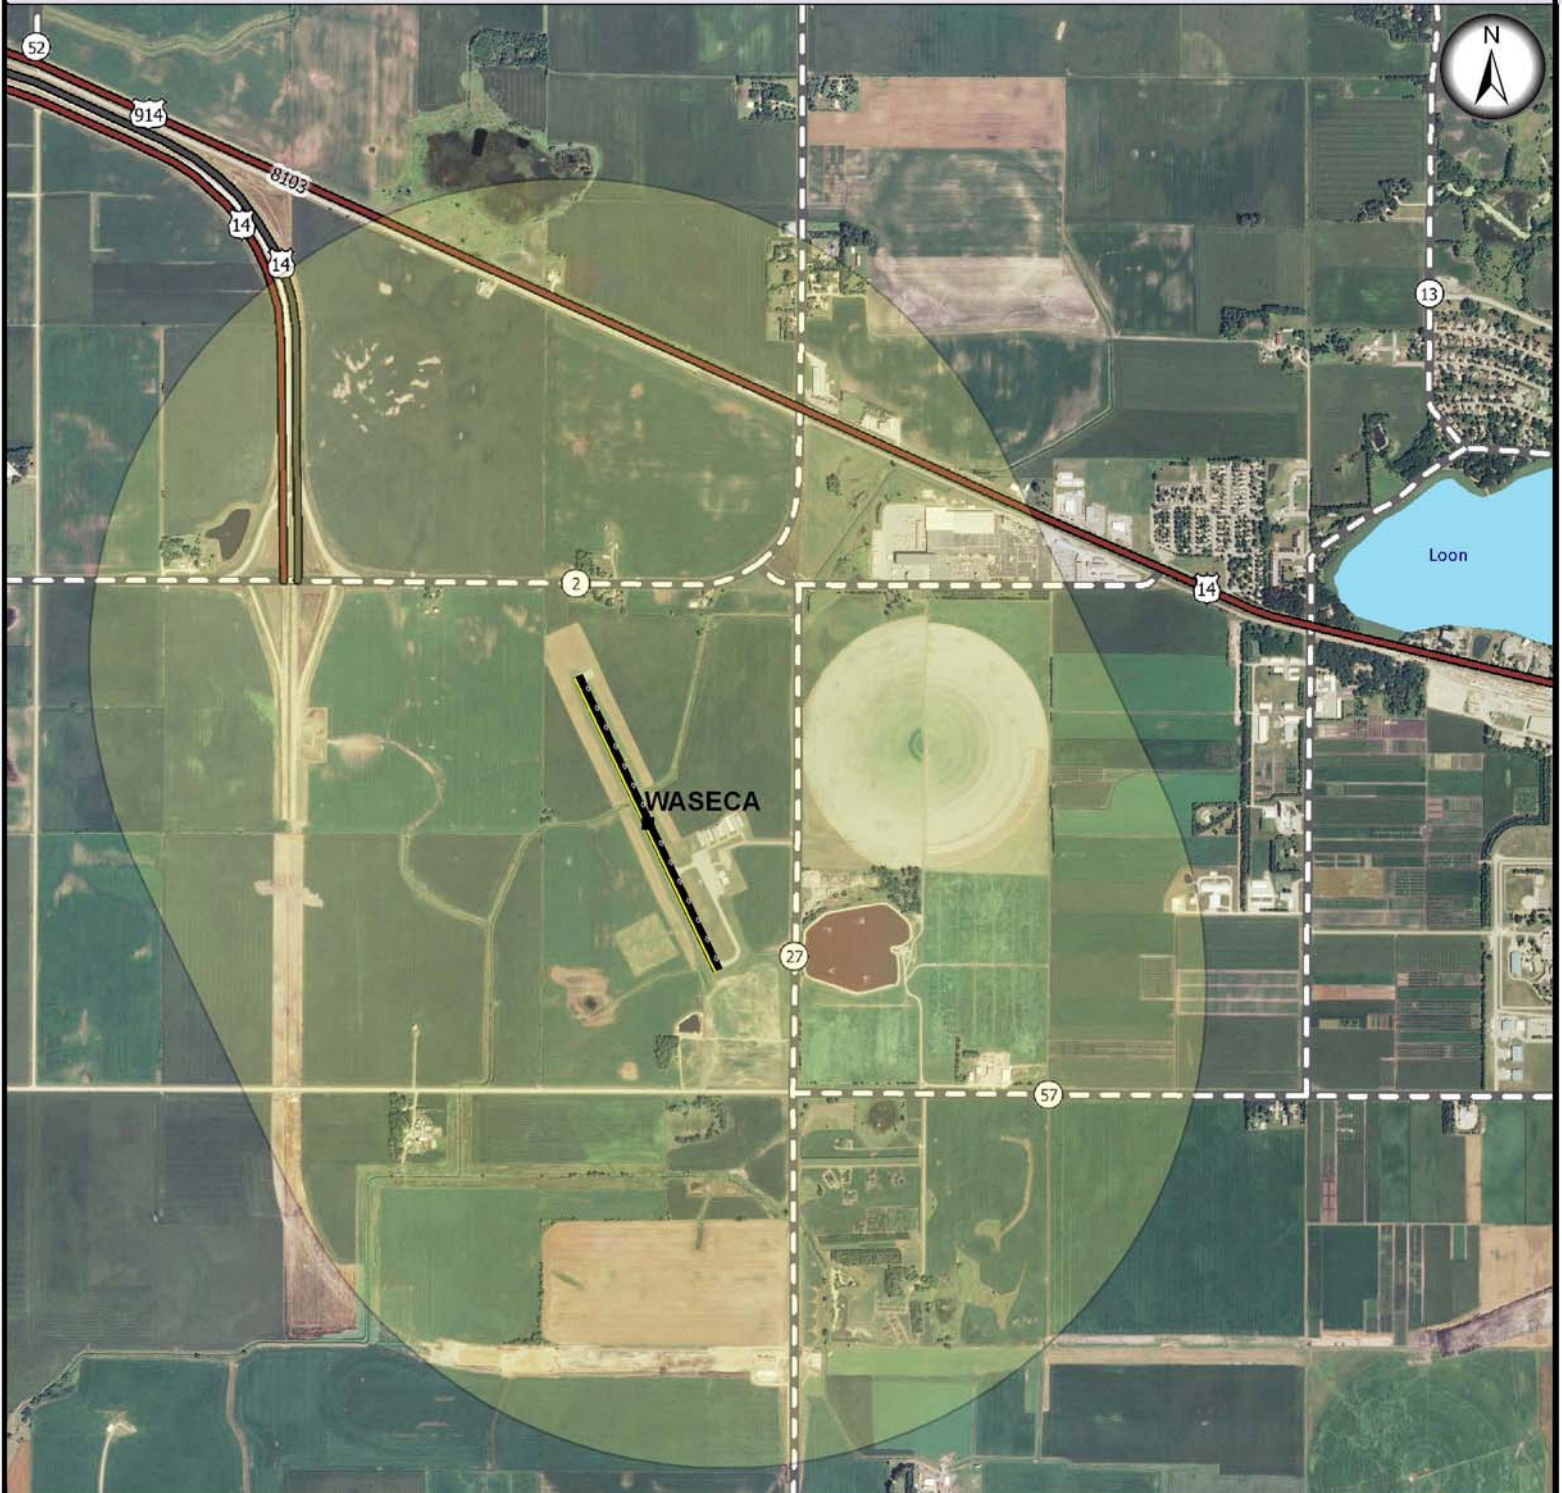

Waseca Municipal Airport Project Coordination Area

Legend

	Project Coordination Area		MN Highway
	U.S. Interstate		County Highway
	U.S. Highway		Mn/DOT Control Section

Please contact Mn/DOT Aeronautics if a construction project is planned within the project coordination area.