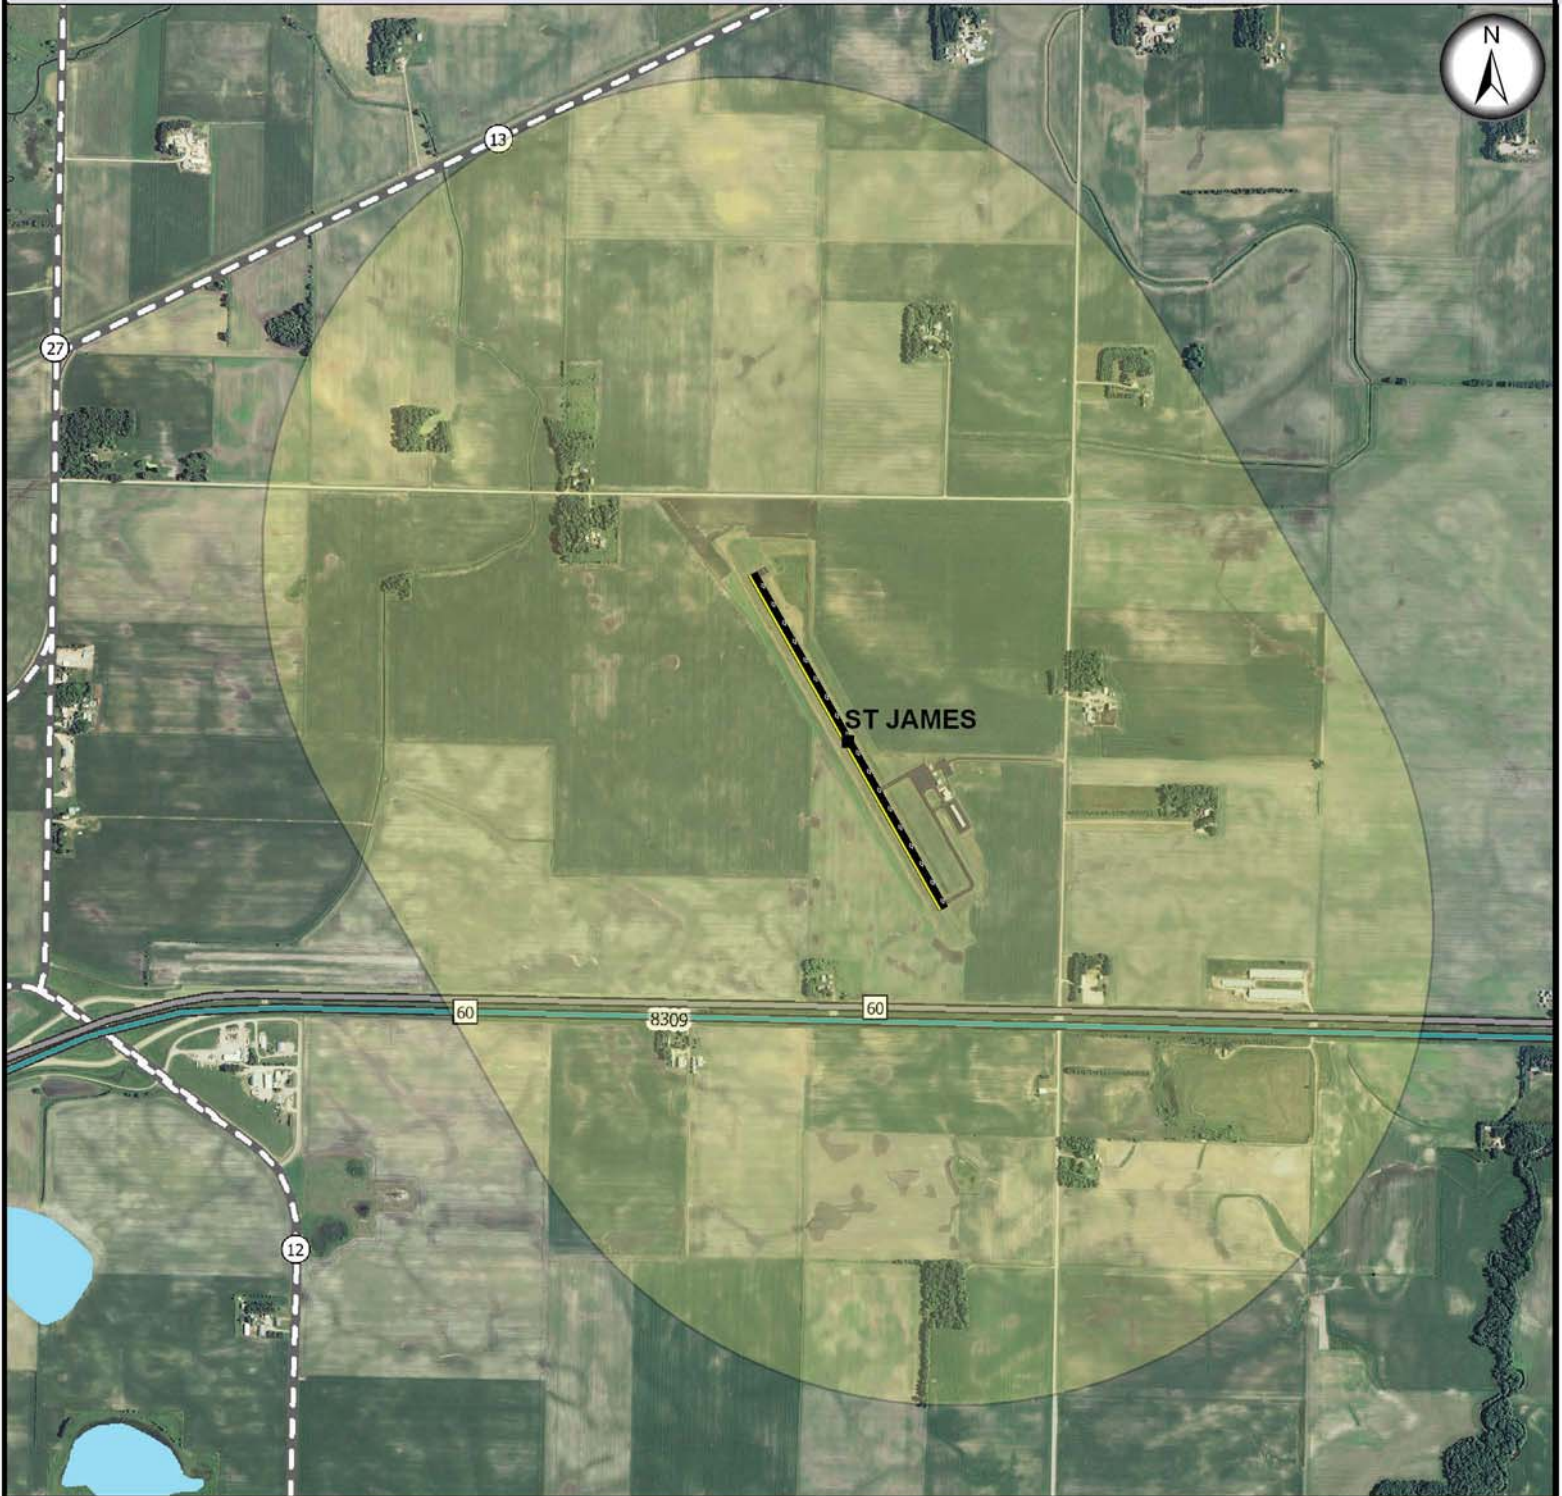

St. James Municipal Airport Project Coordination Area

Legend

	Project Coordination Area		MN Highway
	U.S. Interstate		County Highway
	U.S. Highway		Mn/DOT Control Section

Please contact Mn/DOT Aeronautics if a construction project is planned within the project coordination area.