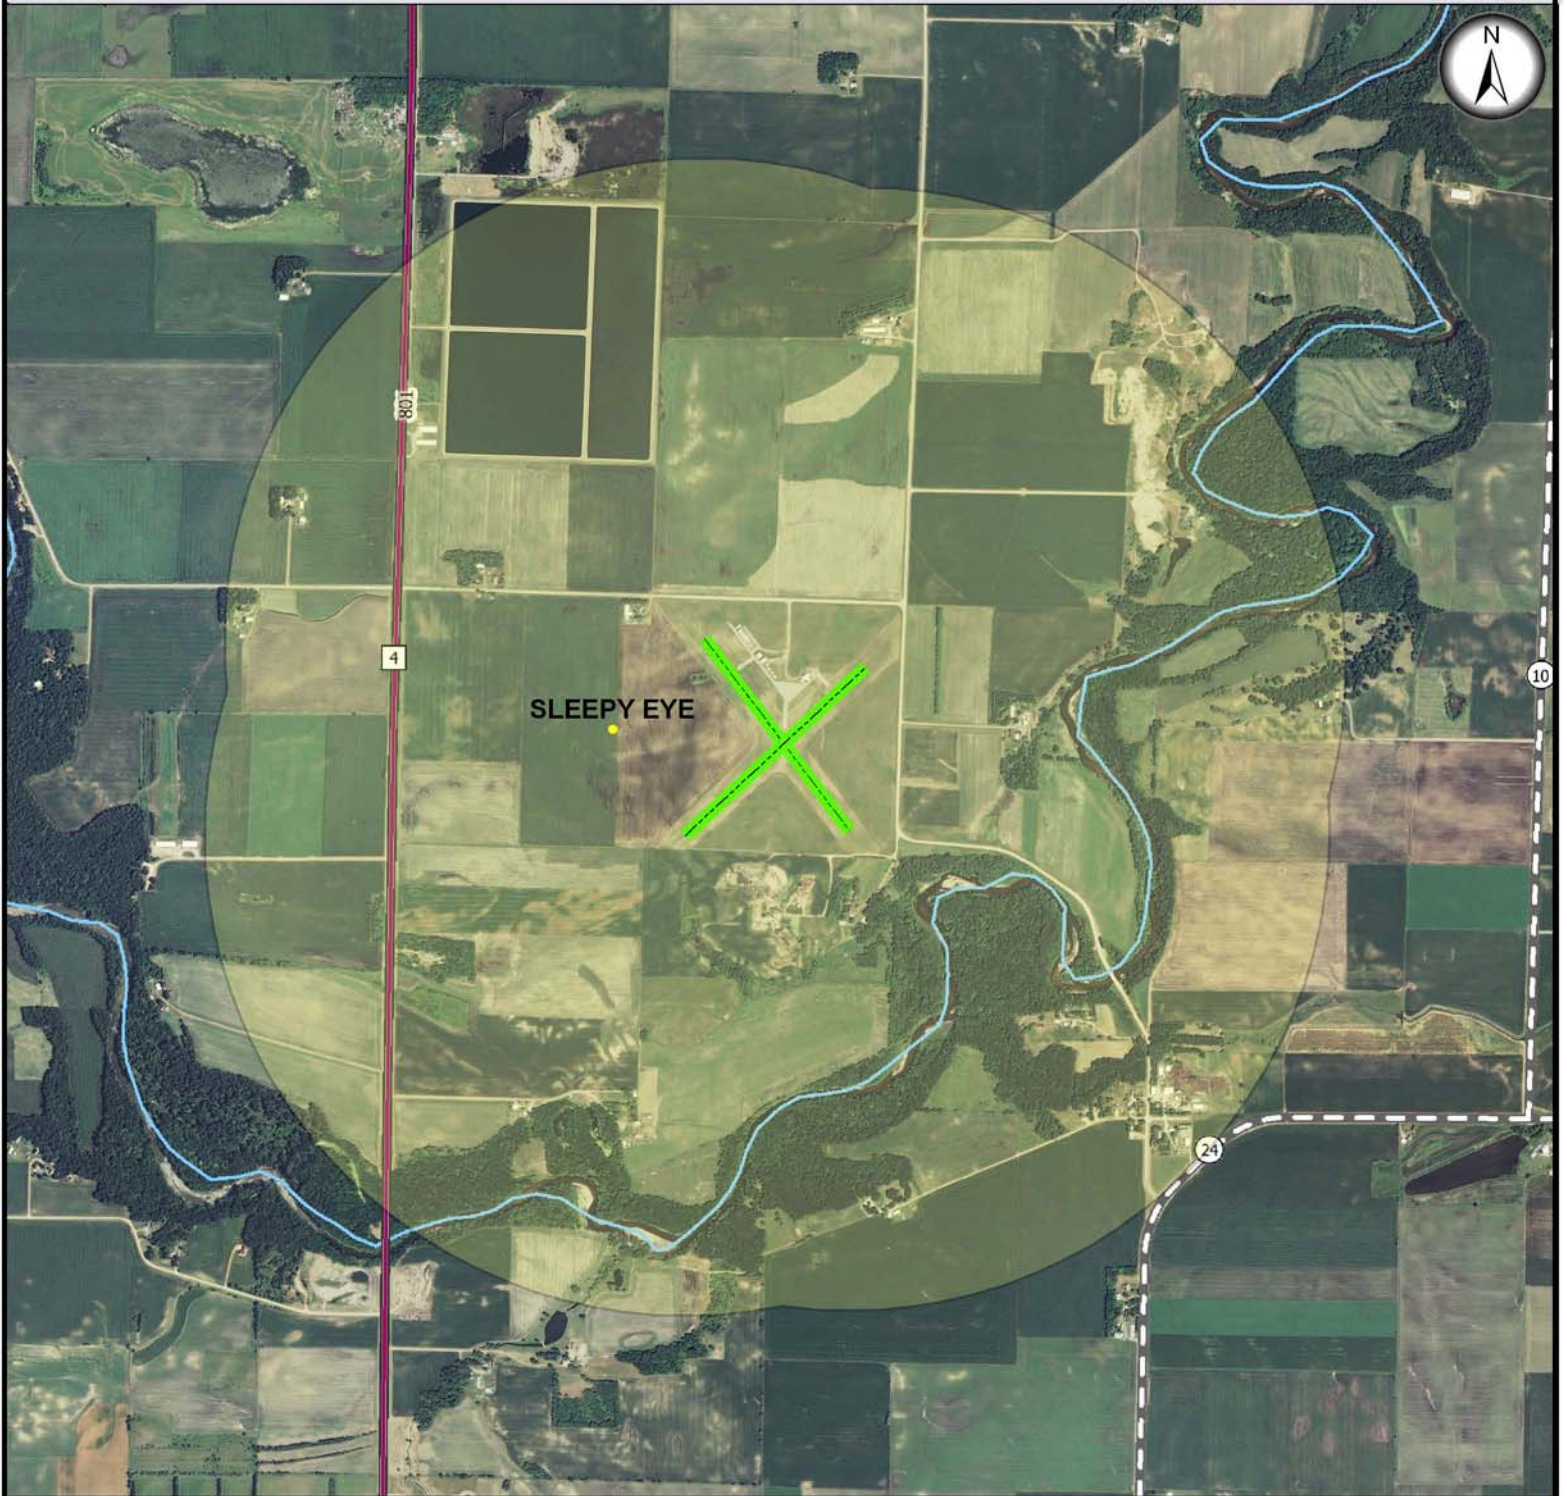

Sleepy Eye Municipal Airport Project Coordination Area

Legend

	Project Coordination Area		MN Highway
	U.S. Interstate		County Highway
	U.S. Highway		Mn/DOT Control Section

Please contact Mn/DOT Aeronautics if a construction project is planned within the project coordination area.