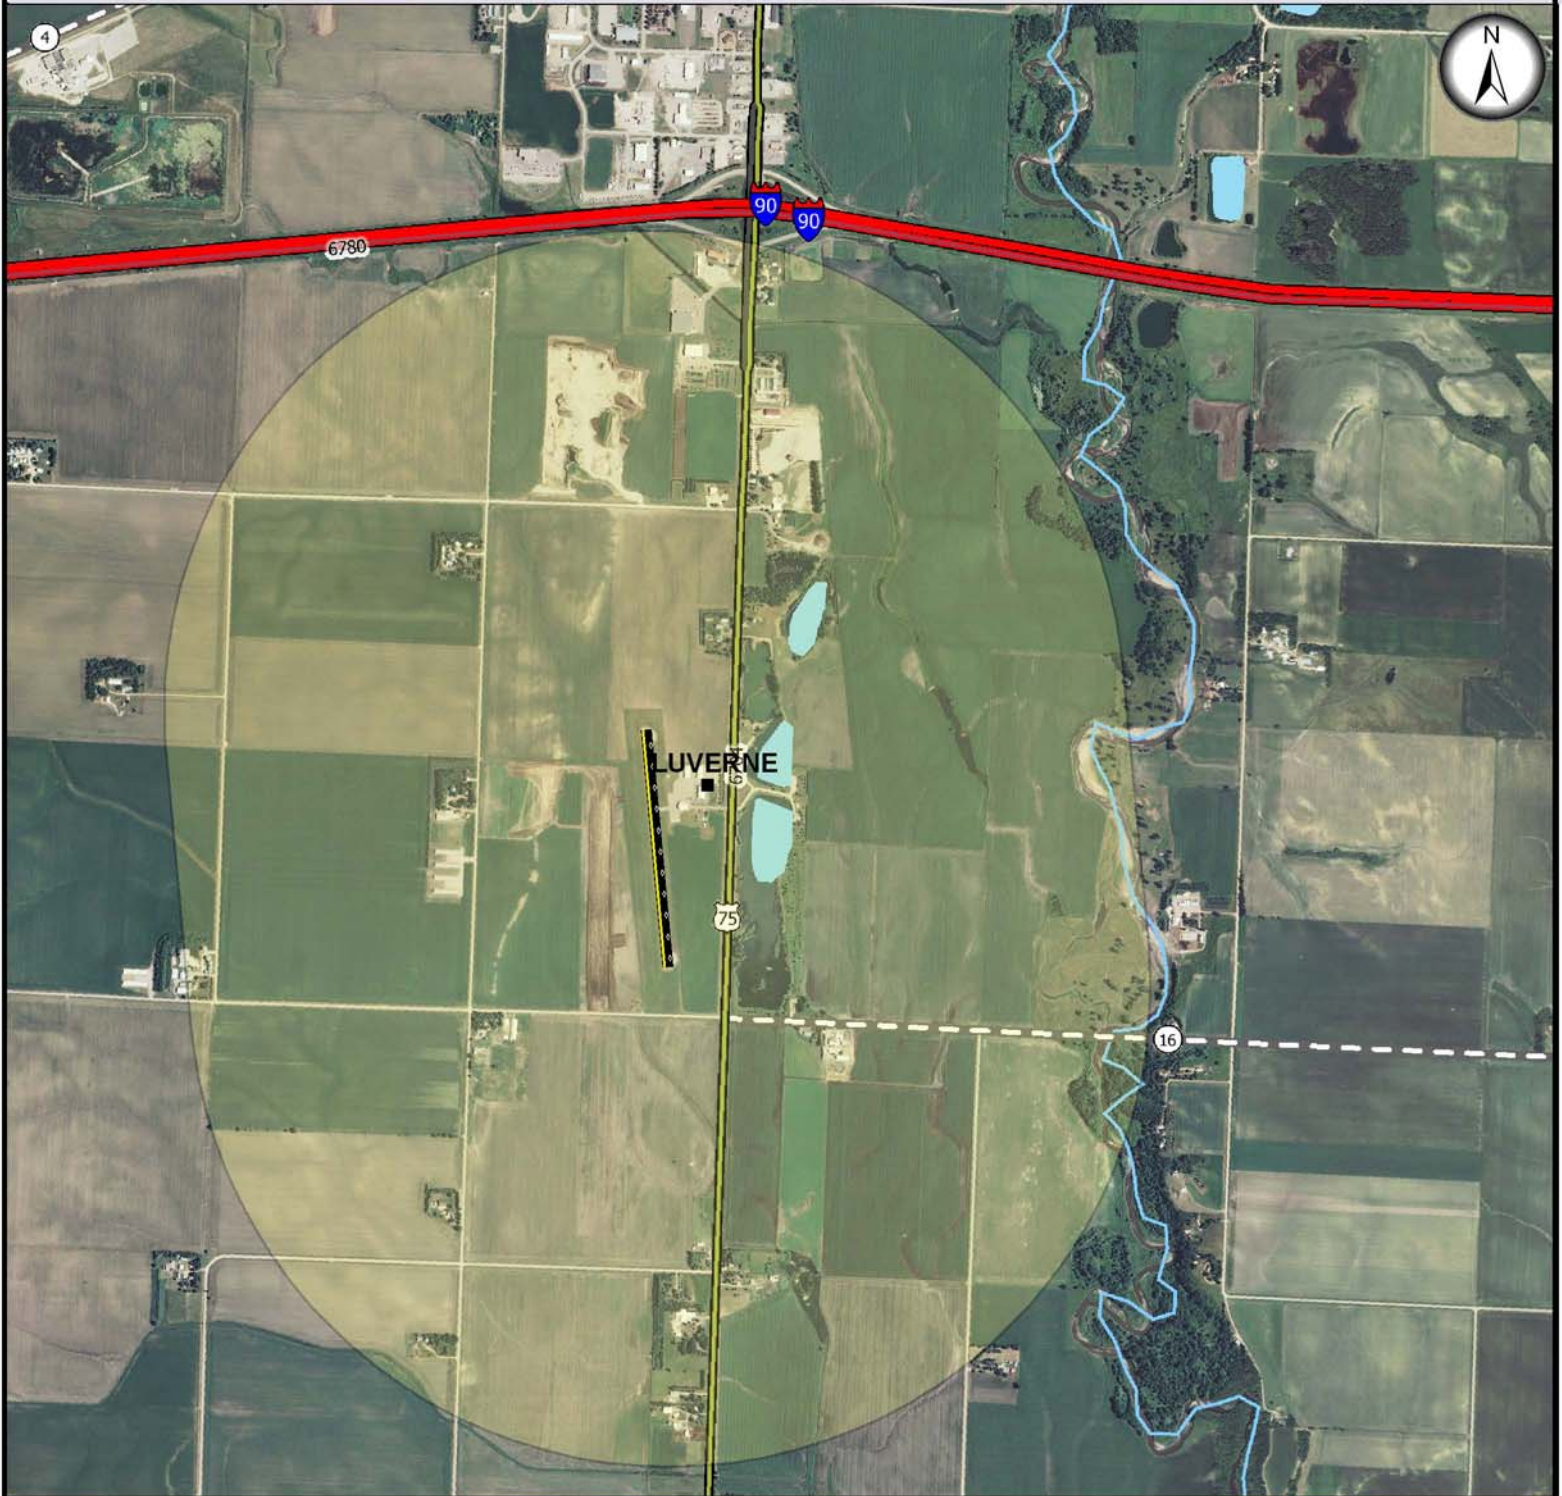

Luverne Municipal Airport Project Coordination Area

Legend

	Project Coordination Area		MN Highway
	U.S. Interstate		County Highway
	U.S. Highway		Mn/DOT Control Section

Please contact Mn/DOT Aeronautics if a construction project is planned within the project coordination area.