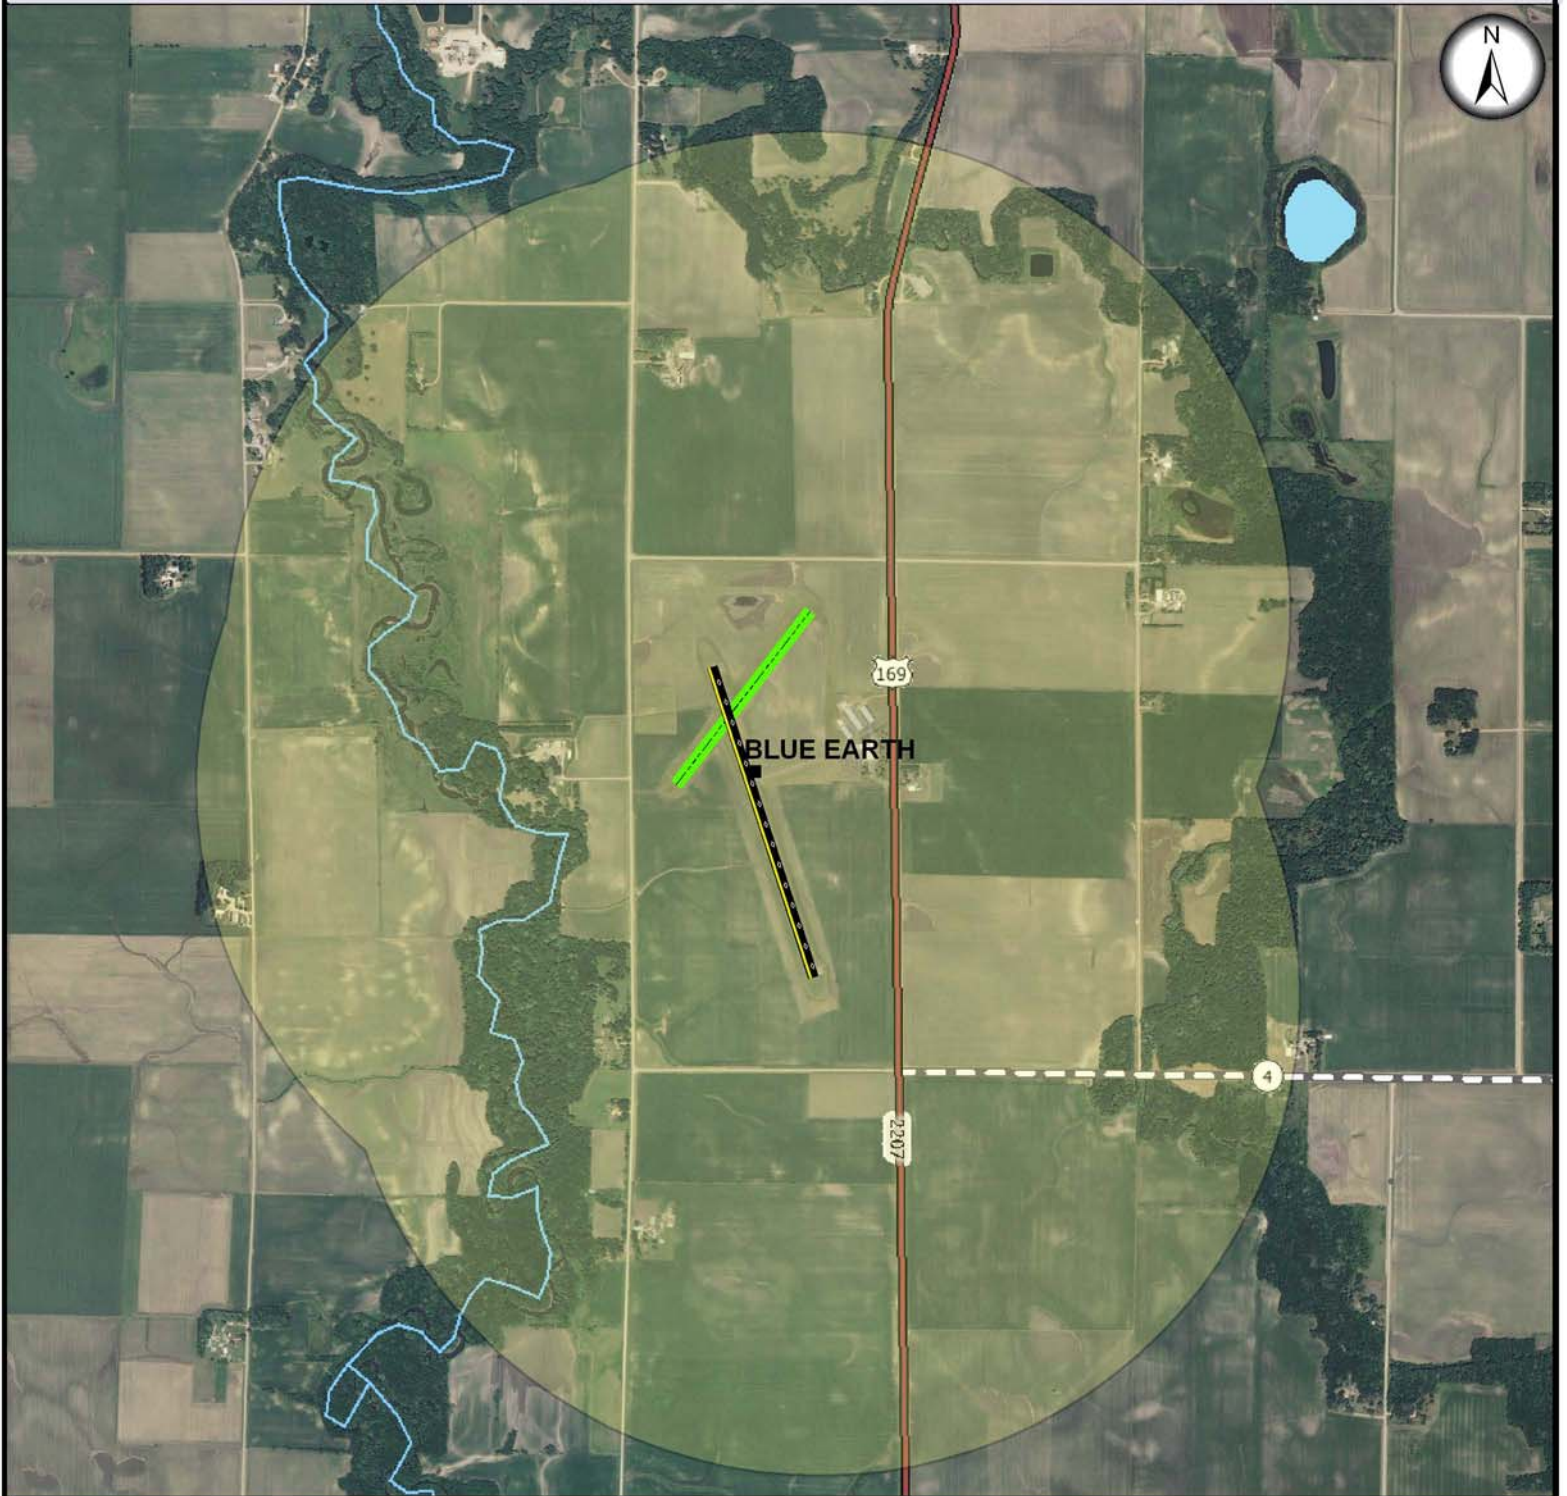

Blue Earth Municipal Airport Project Coordination Area

Legend

	Project Coordination Area		MN Highway
	U.S. Interstate		County Highway
	U.S. Highway		Mn/DOT Control Section

Please contact Mn/DOT Aeronautics if a construction project is planned within the project coordination area.