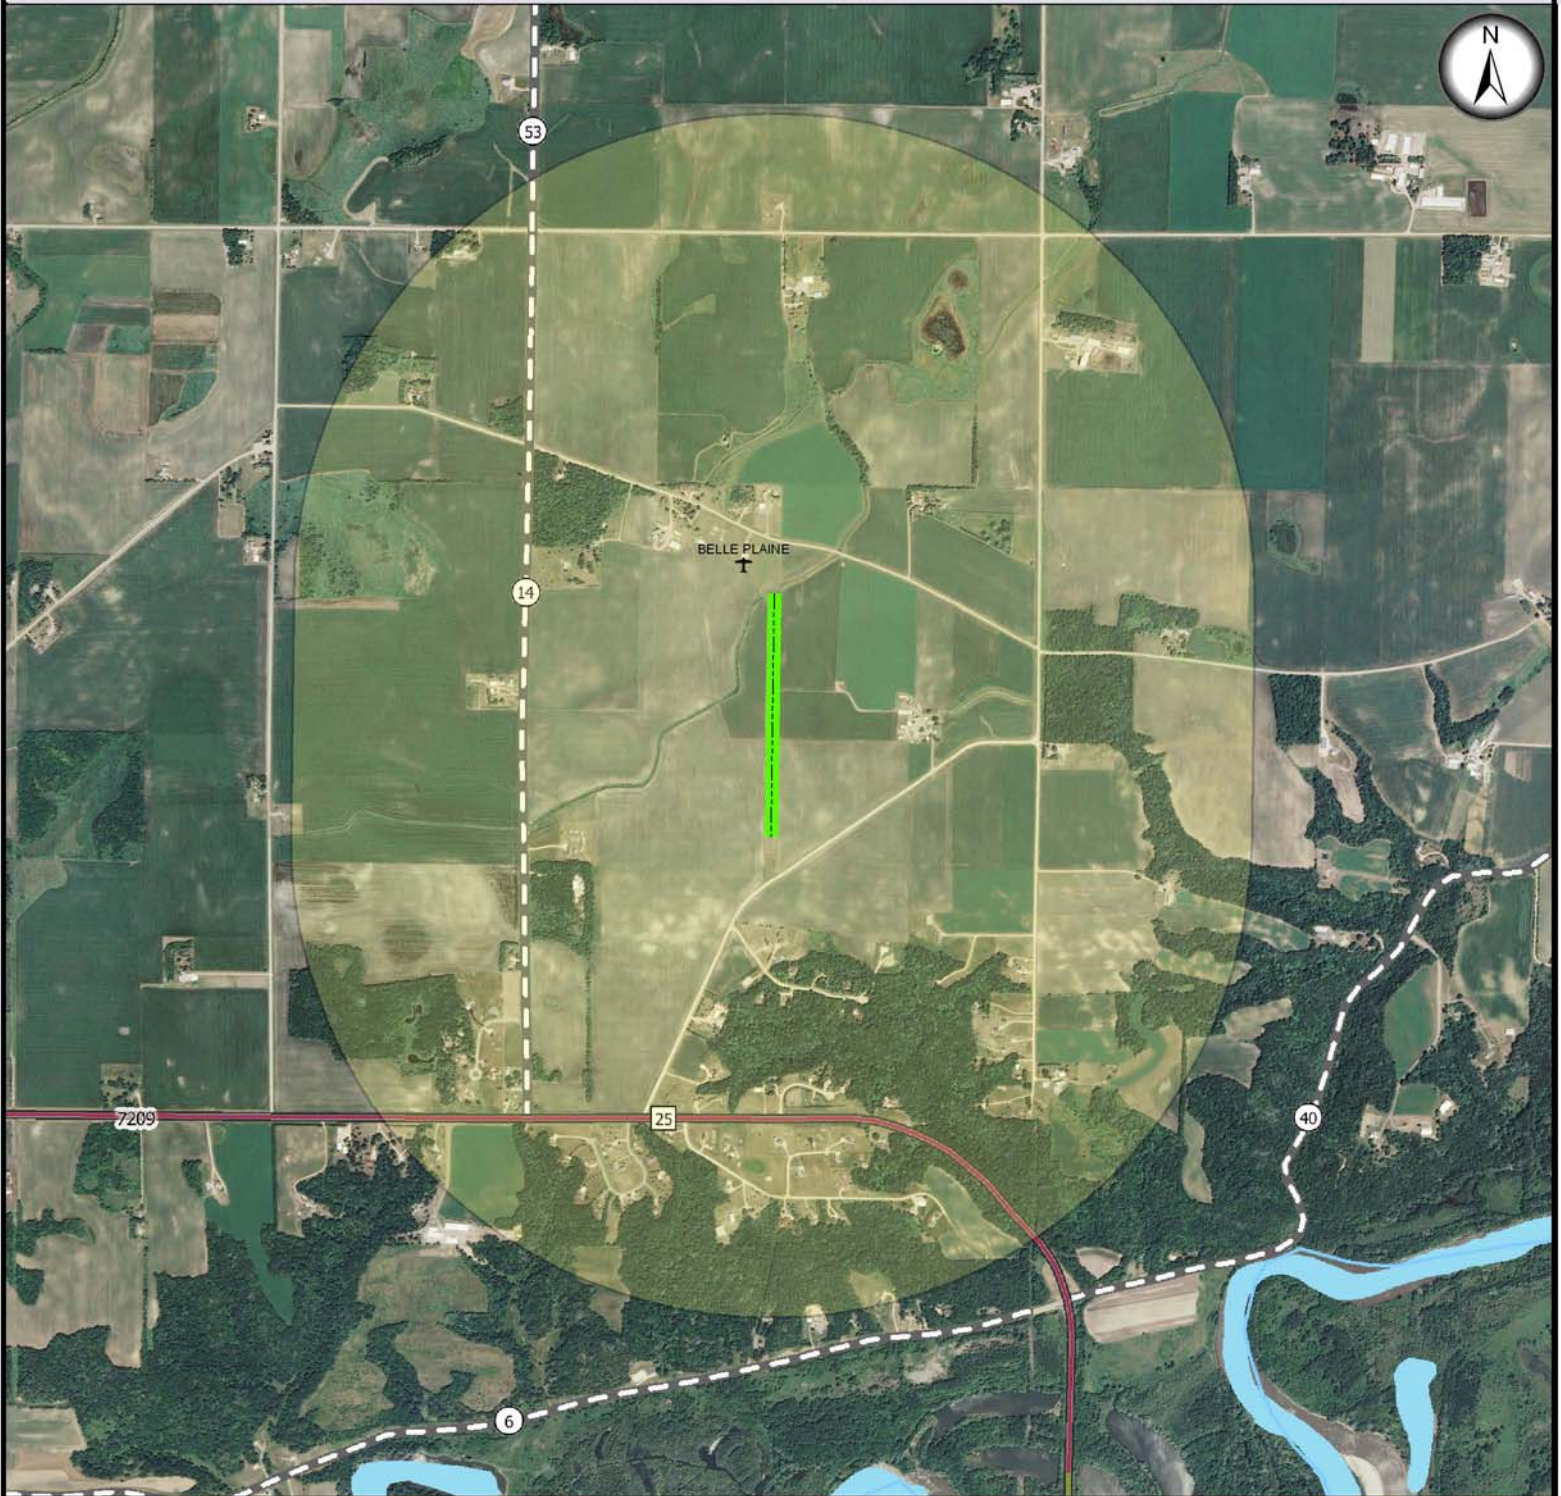

A.R.S. Sport Strip-Belle Plaine Airport Project Coordination Area

Legend

	Project Coordination Area		MN Highway
	U.S. Interstate		County Highway
	U.S. Highway		Mn/DOT Control Section

Please contact Mn/DOT Aeronautics if a construction project is planned within the project coordination area.