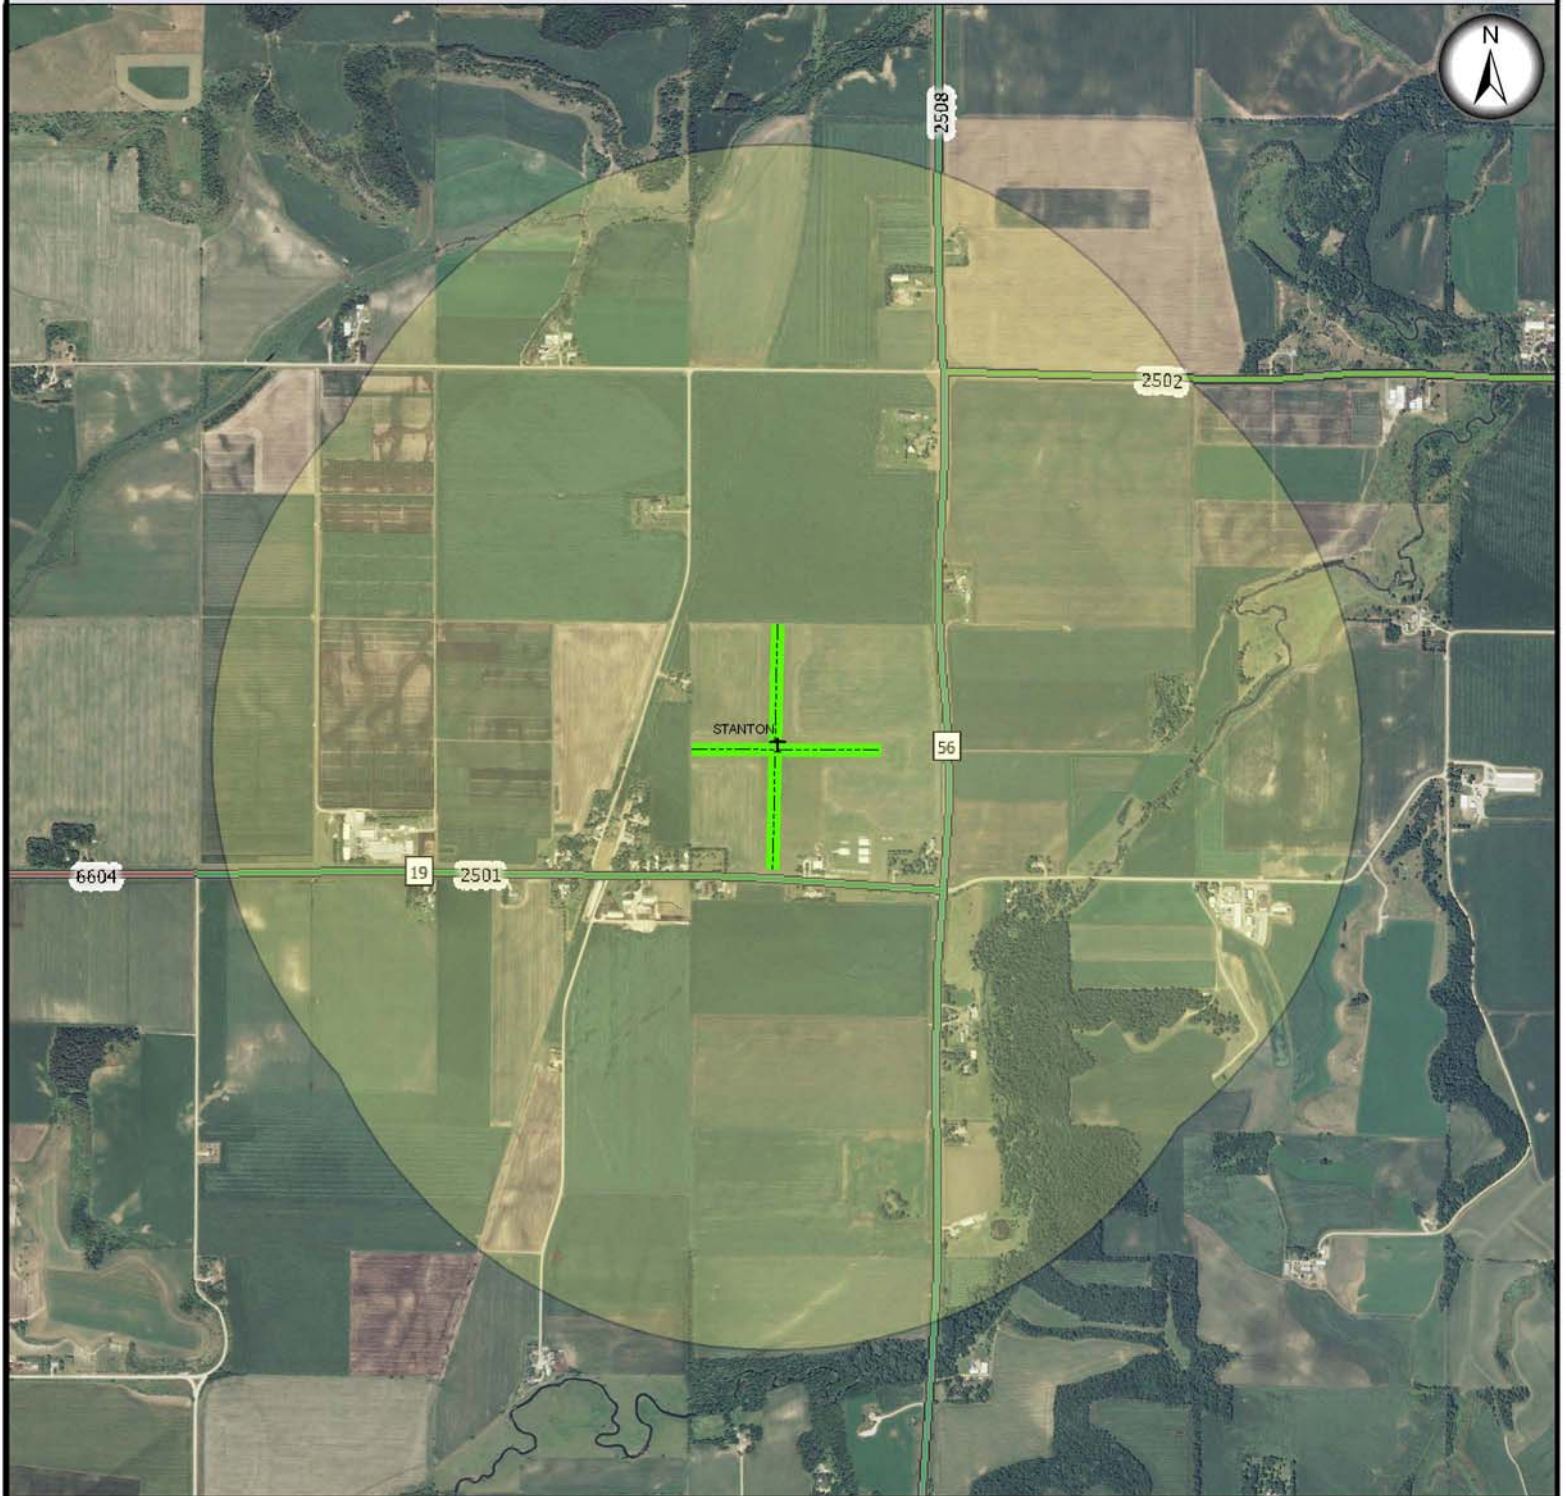

Stanton Airfield Project Coordination Area

Legend

	Project Coordination Area		MN Highway
	U.S. Interstate		County Highway
	U.S. Highway		Mn/DOT Control Section

Please contact Mn/DOT Aeronautics if a construction project is planned within the project coordination area.