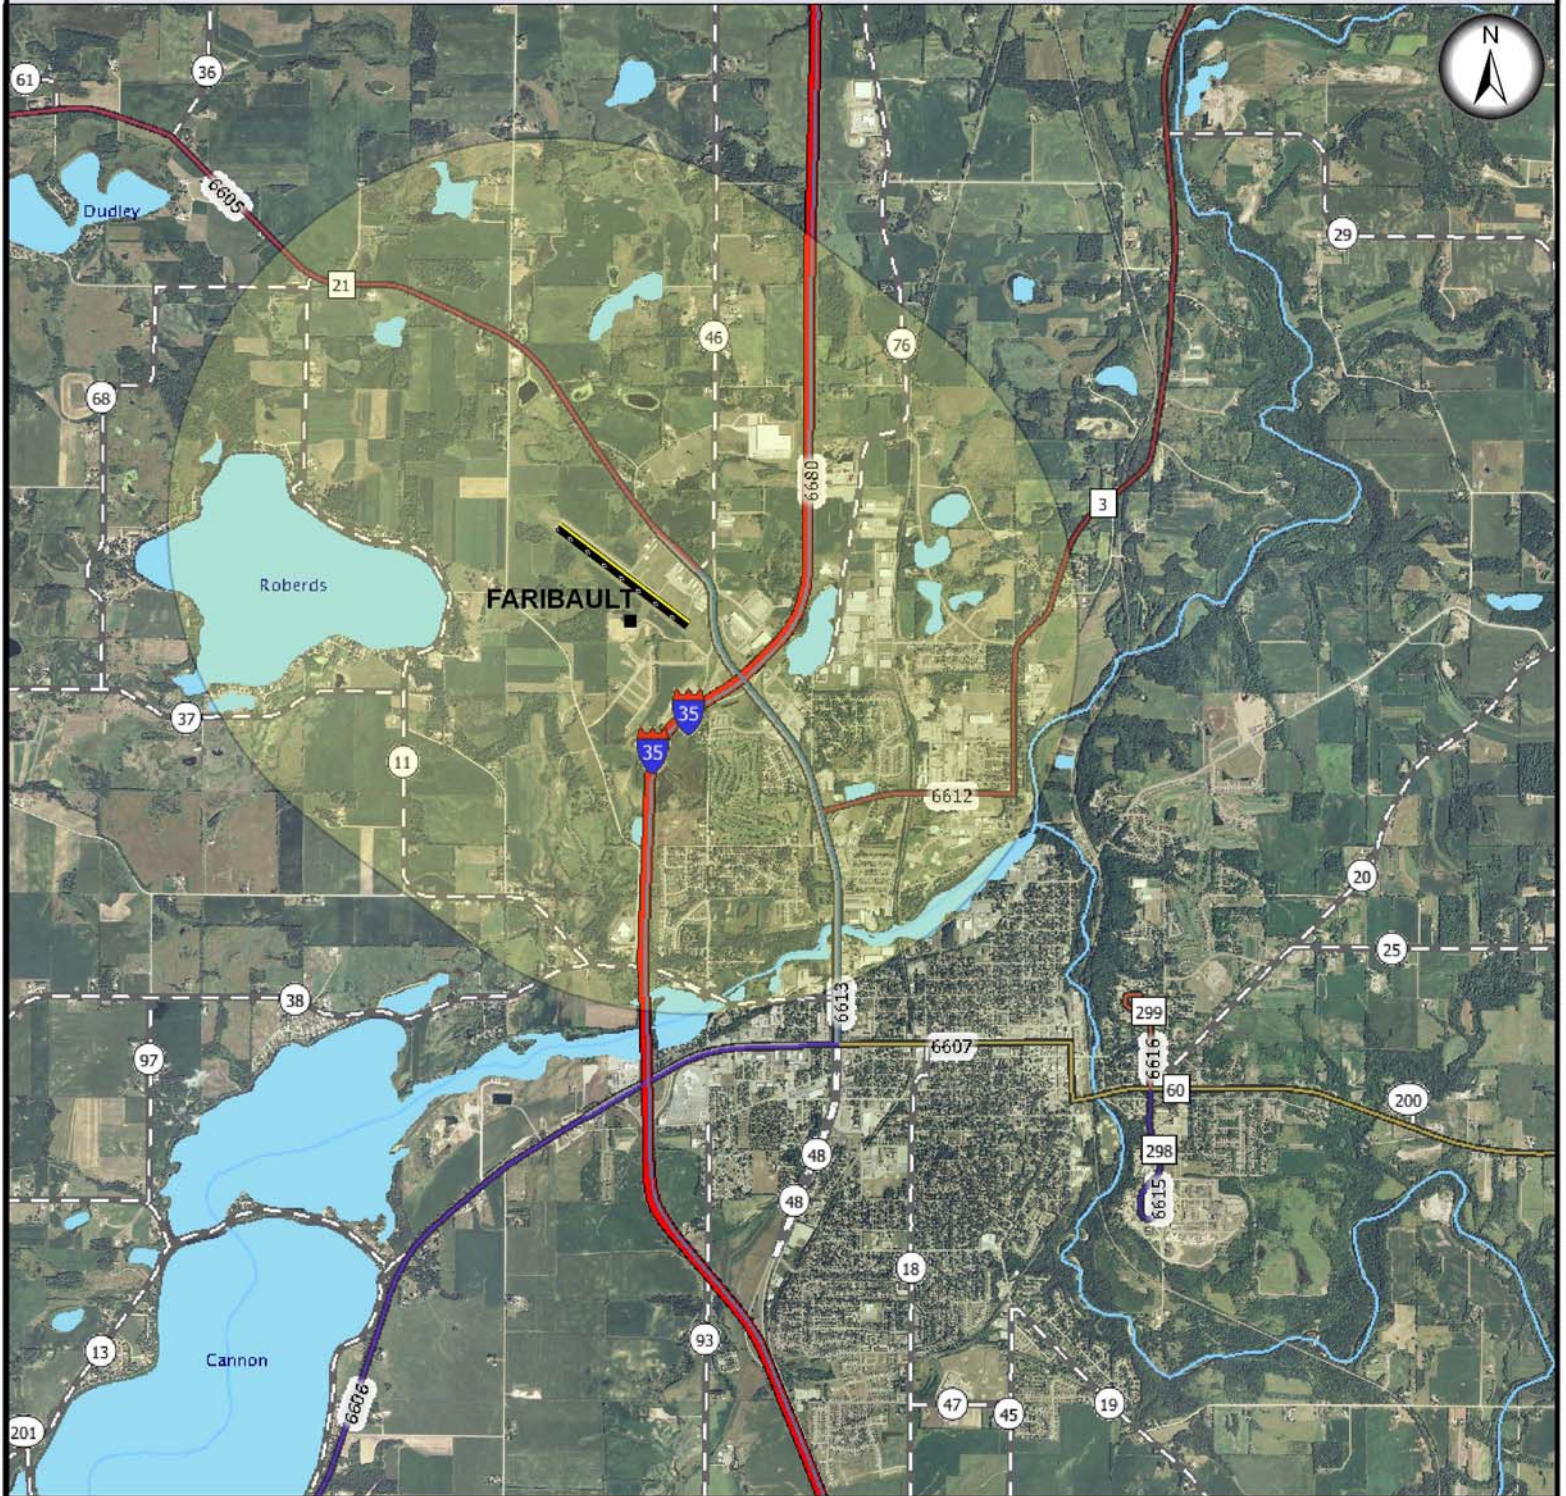

Faribault Municipal Airport Project Coordination Area

Legend

	Project Coordination Area		MN Highway
	U.S. Interstate		County Highway
	U.S. Highway		Mn/DOT Control Section

Please contact Mn/DOT Aeronautics if a construction project is planned within the project coordination area.