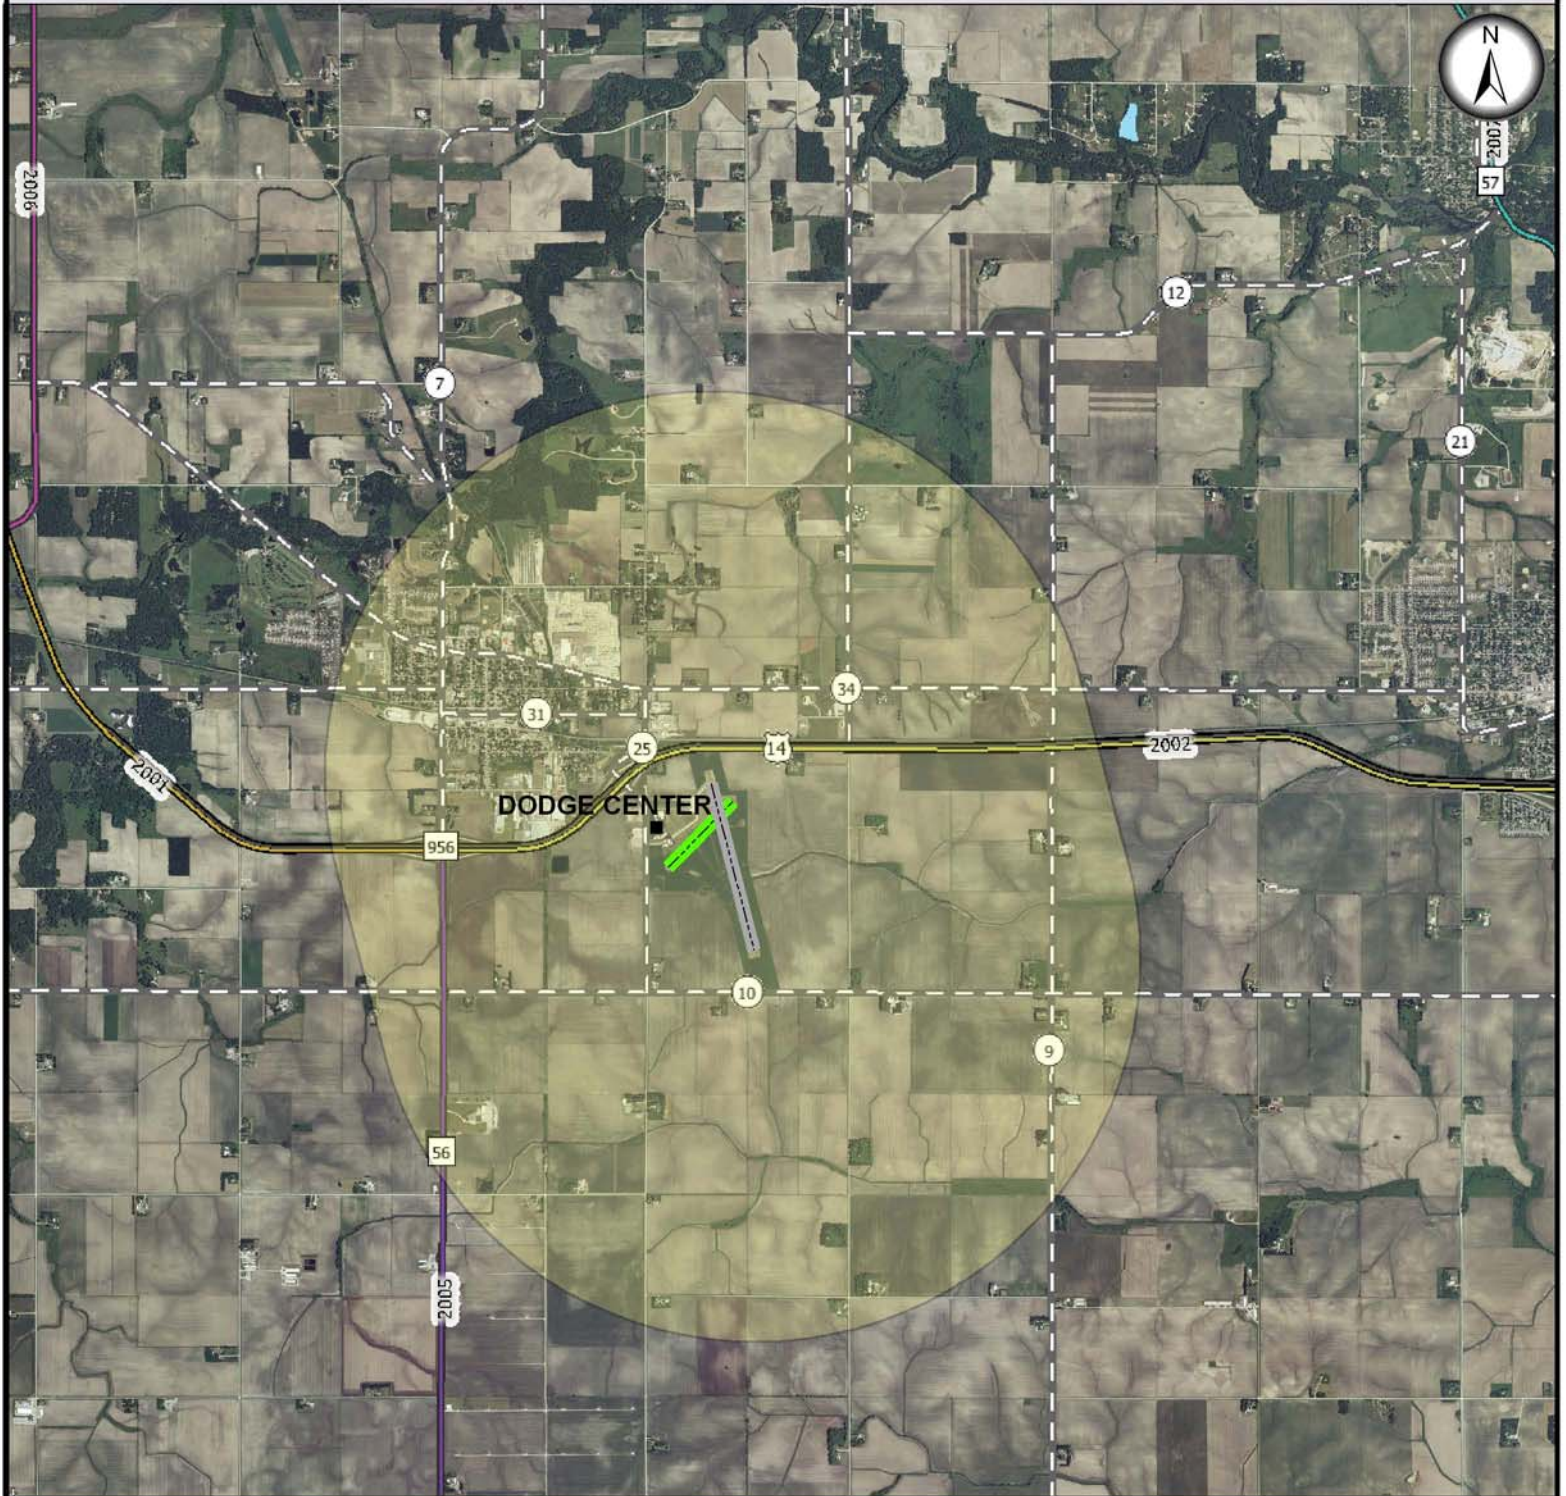

Dodge Center Municipal Airport Project Coordination Area

Legend

	Project Coordination Area		MN Highway
	U.S. Interstate		County Highway
	U.S. Highway		Mn/DOT Control Section

Please contact Mn/DOT Aeronautics if a construction project is planned within the project coordination area.