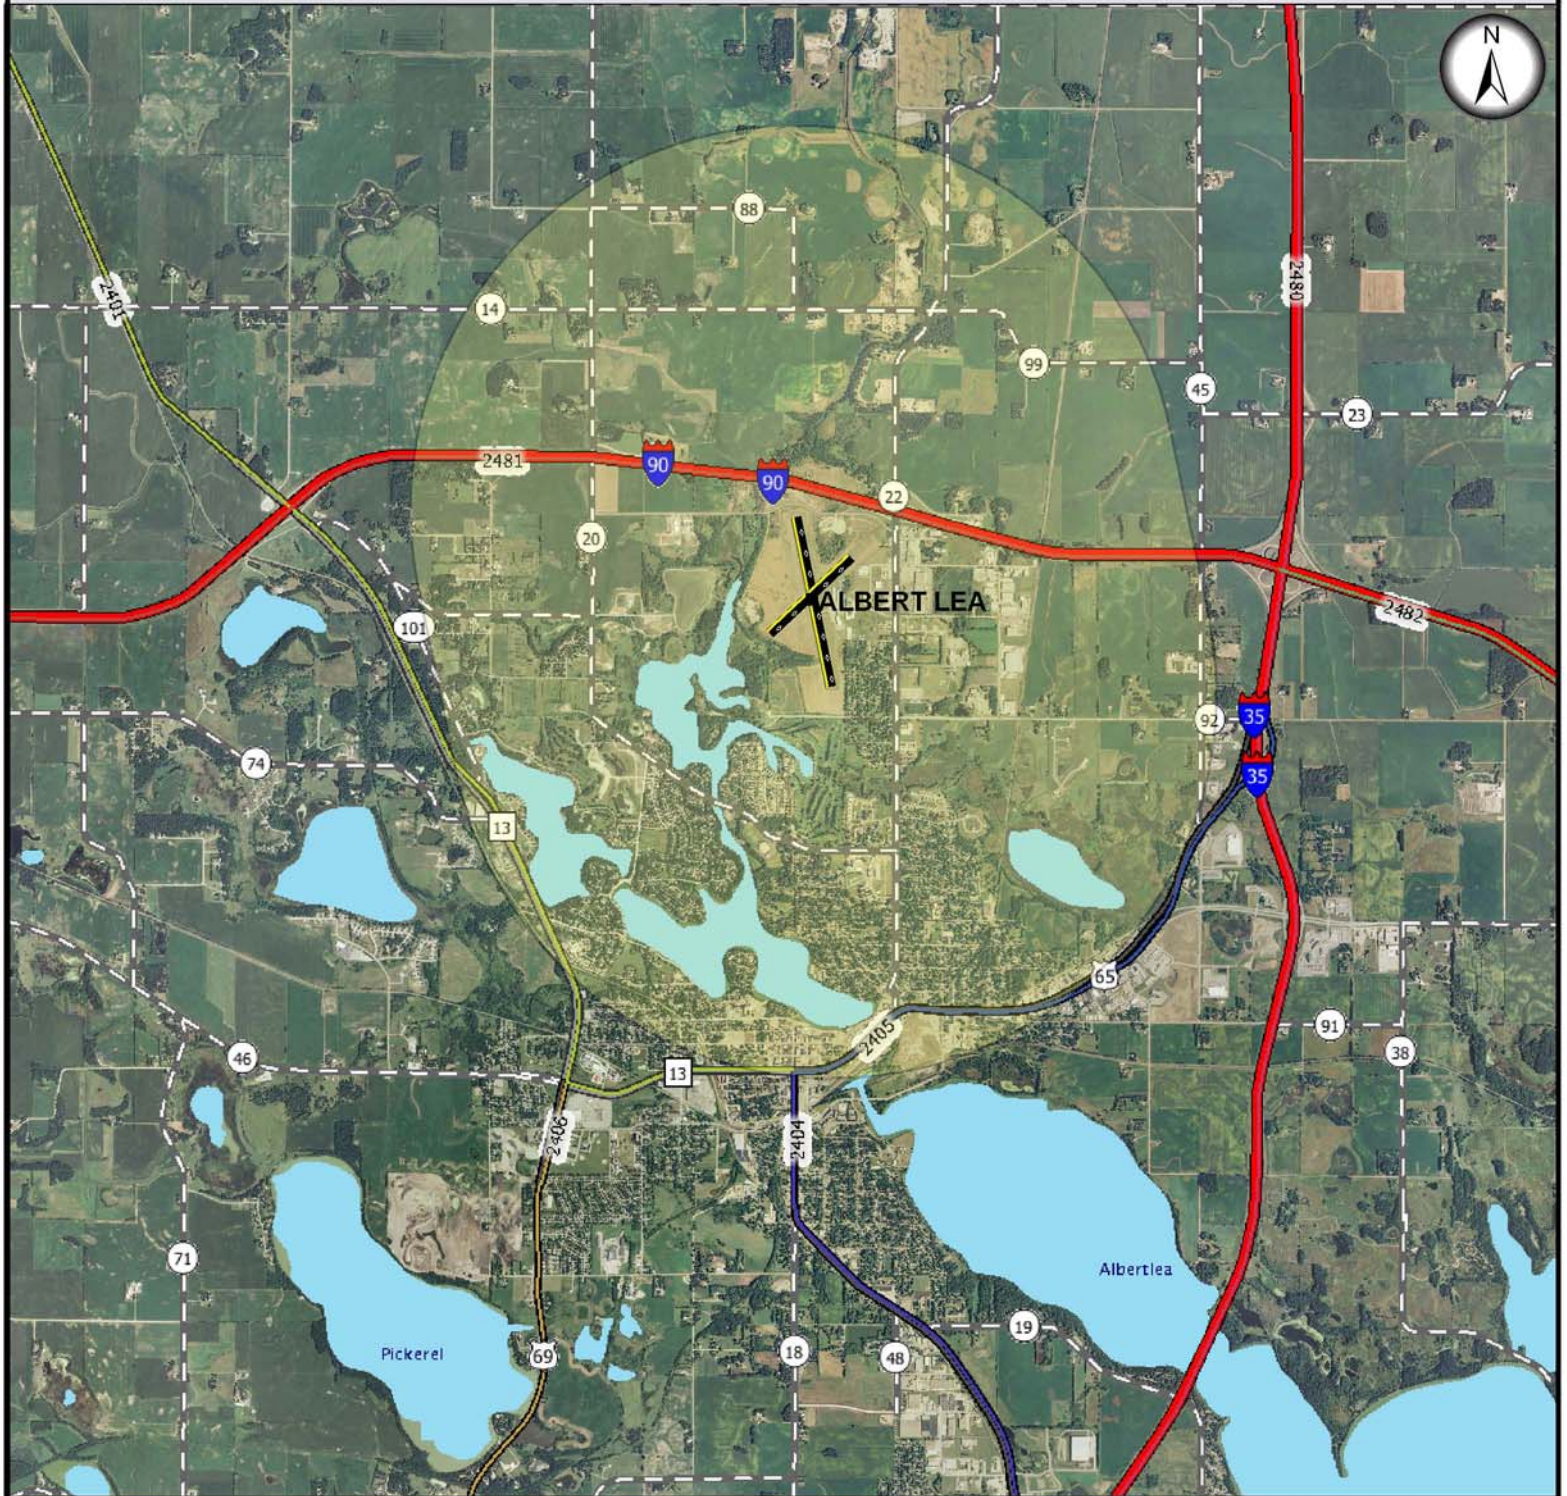

Albert Lea Municipal Airport Project Coordination Area

Legend

	Project Coordination Area		MN Highway
	U.S. Interstate		County Highway
	U.S. Highway		Mn/DOT Control Section

Please contact Mn/DOT Aeronautics if a construction project is planned within the project coordination area.