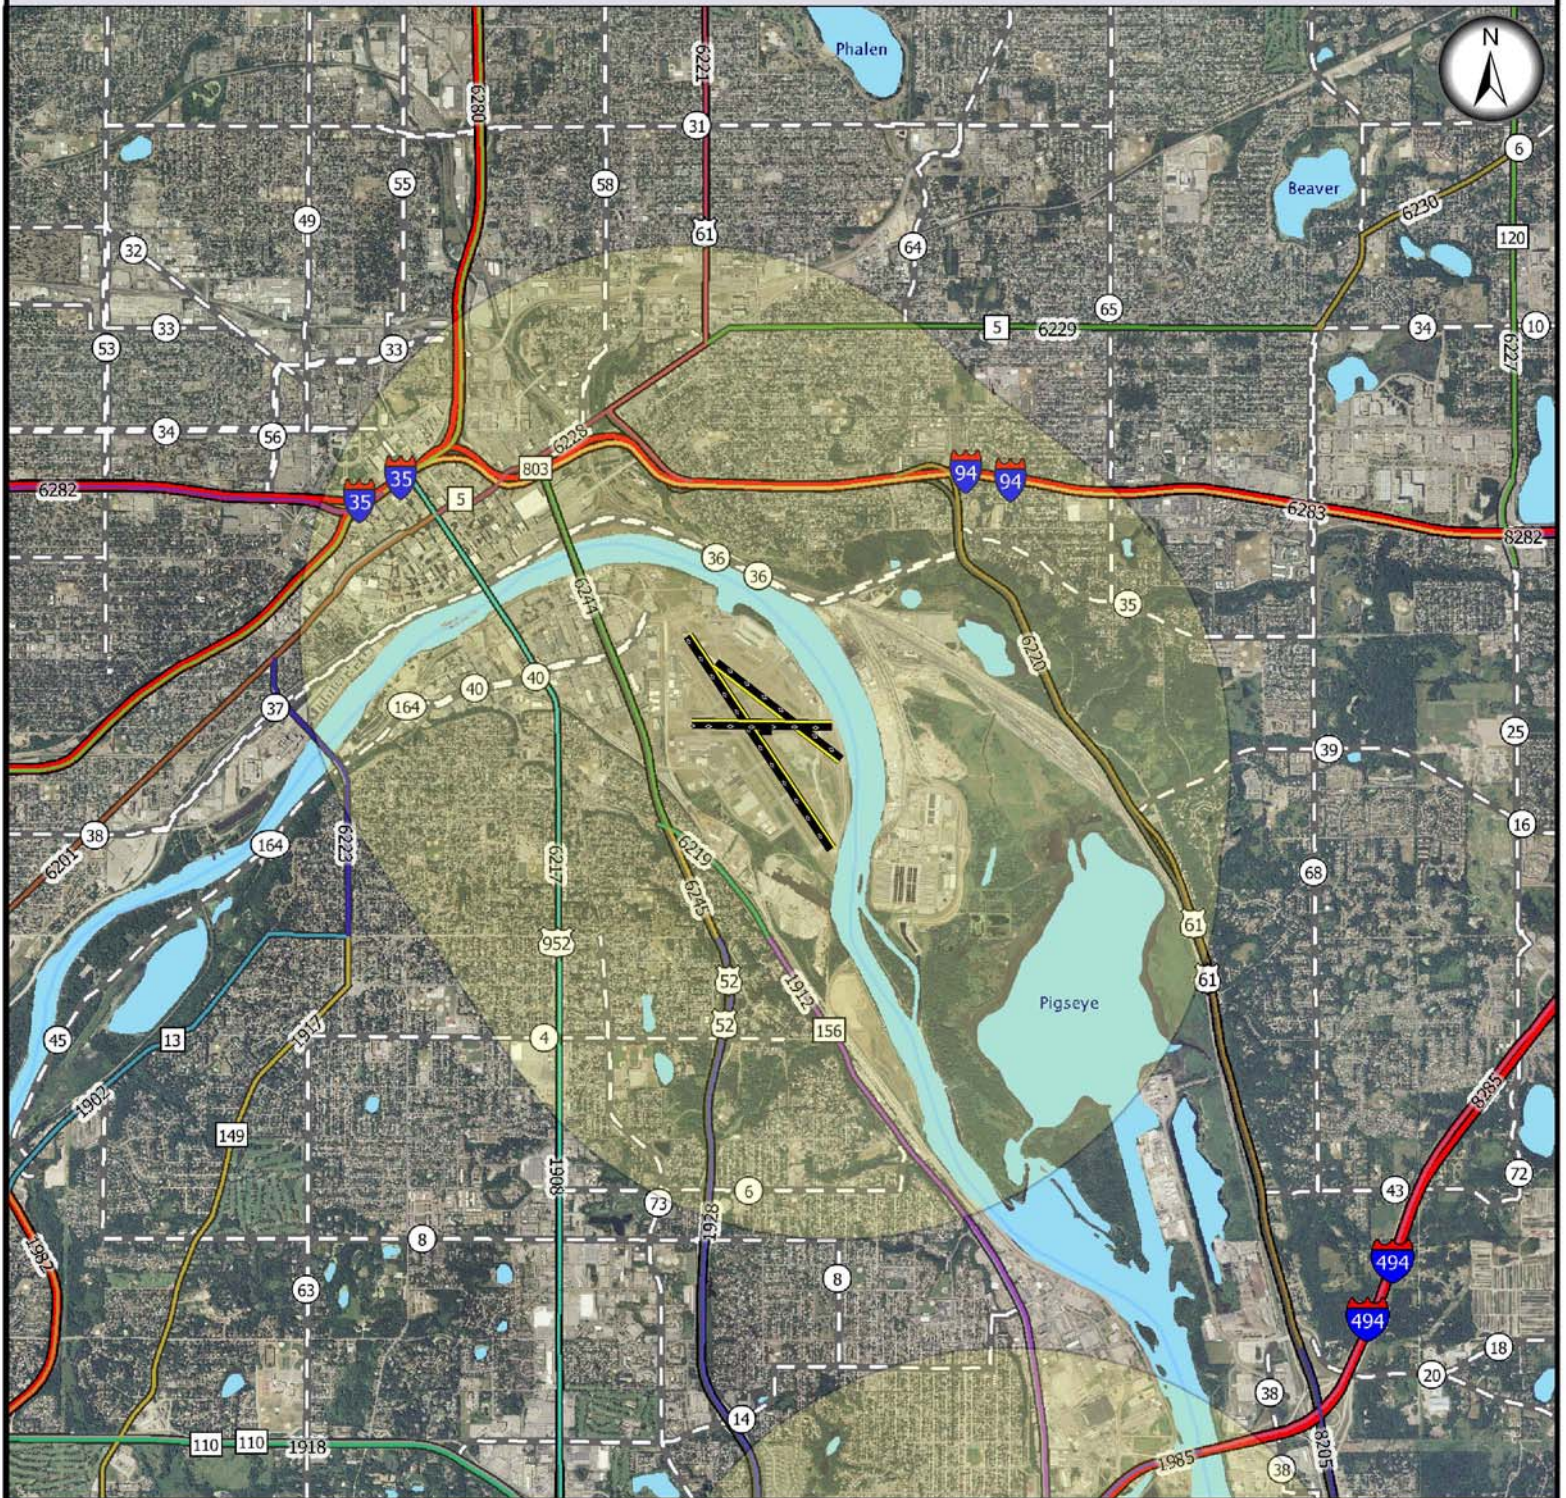

St. Paul Downtown Airport Project Coordination Area

Legend

	Project Coordination Area		MN Highway
	U.S. Interstate		County Highway
	U.S. Highway		Mn/DOT Control Section

Please contact Mn/DOT Aeronautics if a construction project is planned within the project coordination area.