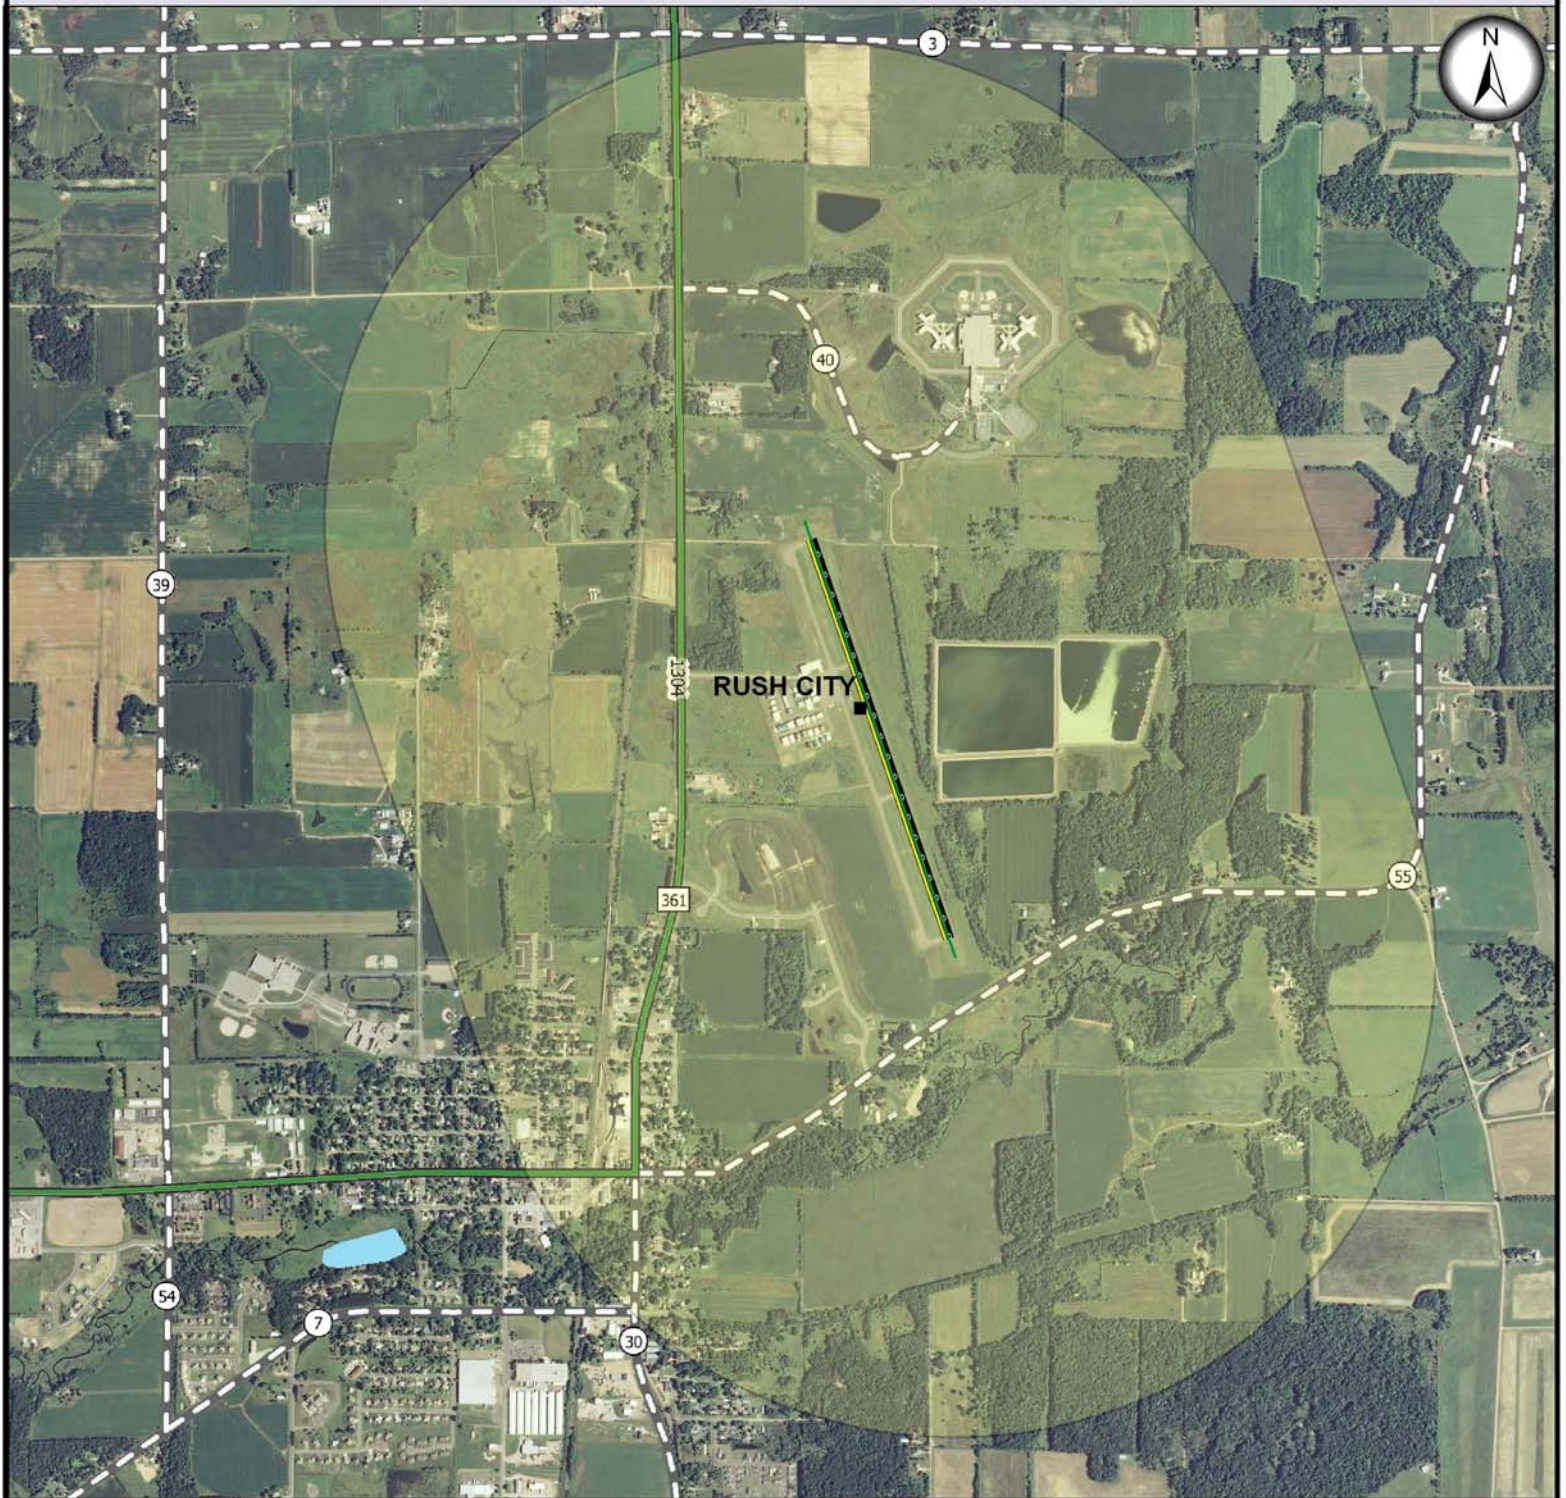

# Rush City Regional Airport Project Coordination Area

## Legend

	Project Coordination Area		MN Highway
	U.S. Interstate		County Highway
	U.S. Highway		Mn/DOT Control Section

Please contact Mn/DOT Aeronautics if a construction project is planned within the project coordination area.