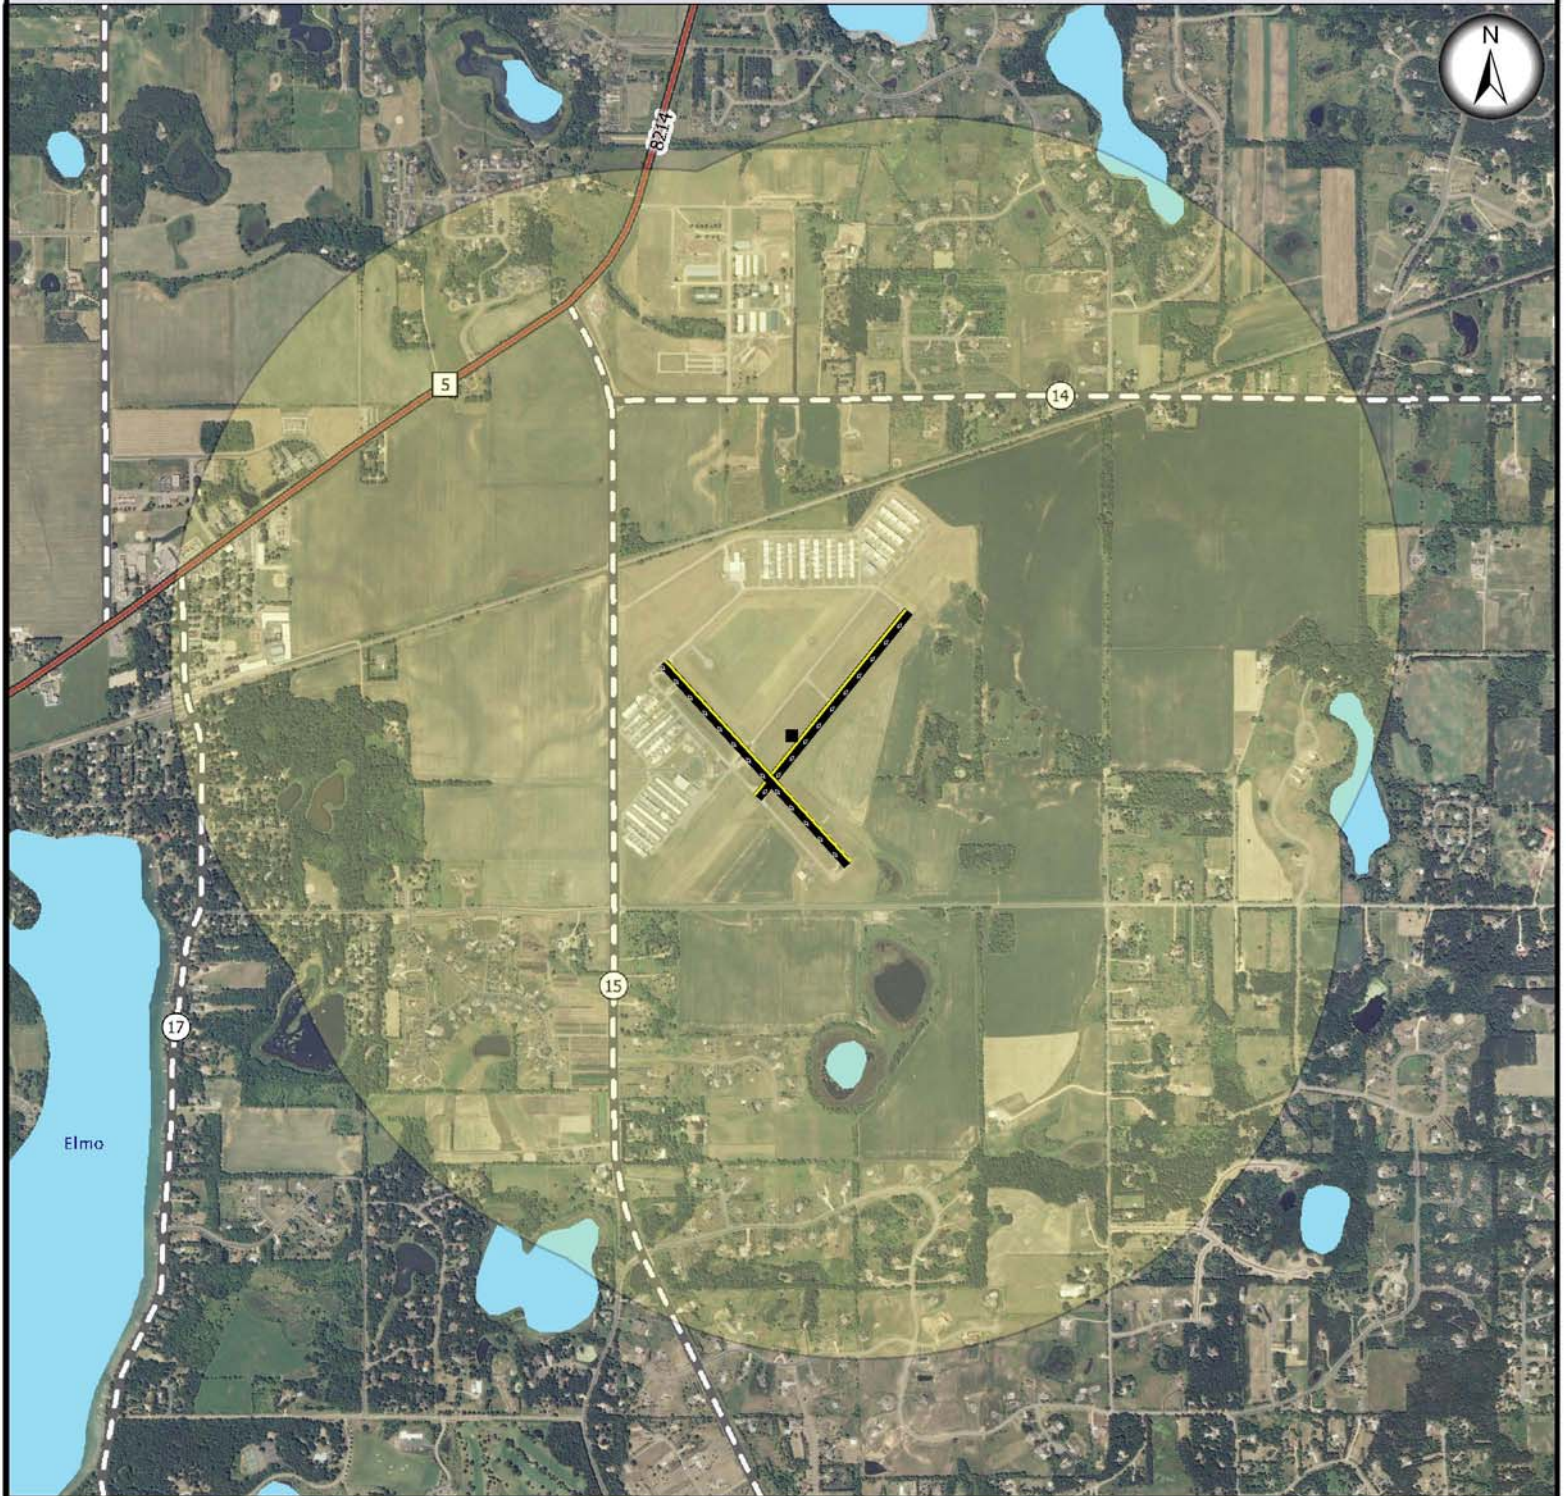

Lake Elmo Airport Project Coordination Area

Legend

	Project Coordination Area		MN Highway
	U.S. Interstate		County Highway
	U.S. Highway		Mn/DOT Control Section

Please contact Mn/DOT Aeronautics if a construction project is planned within the project coordination area.