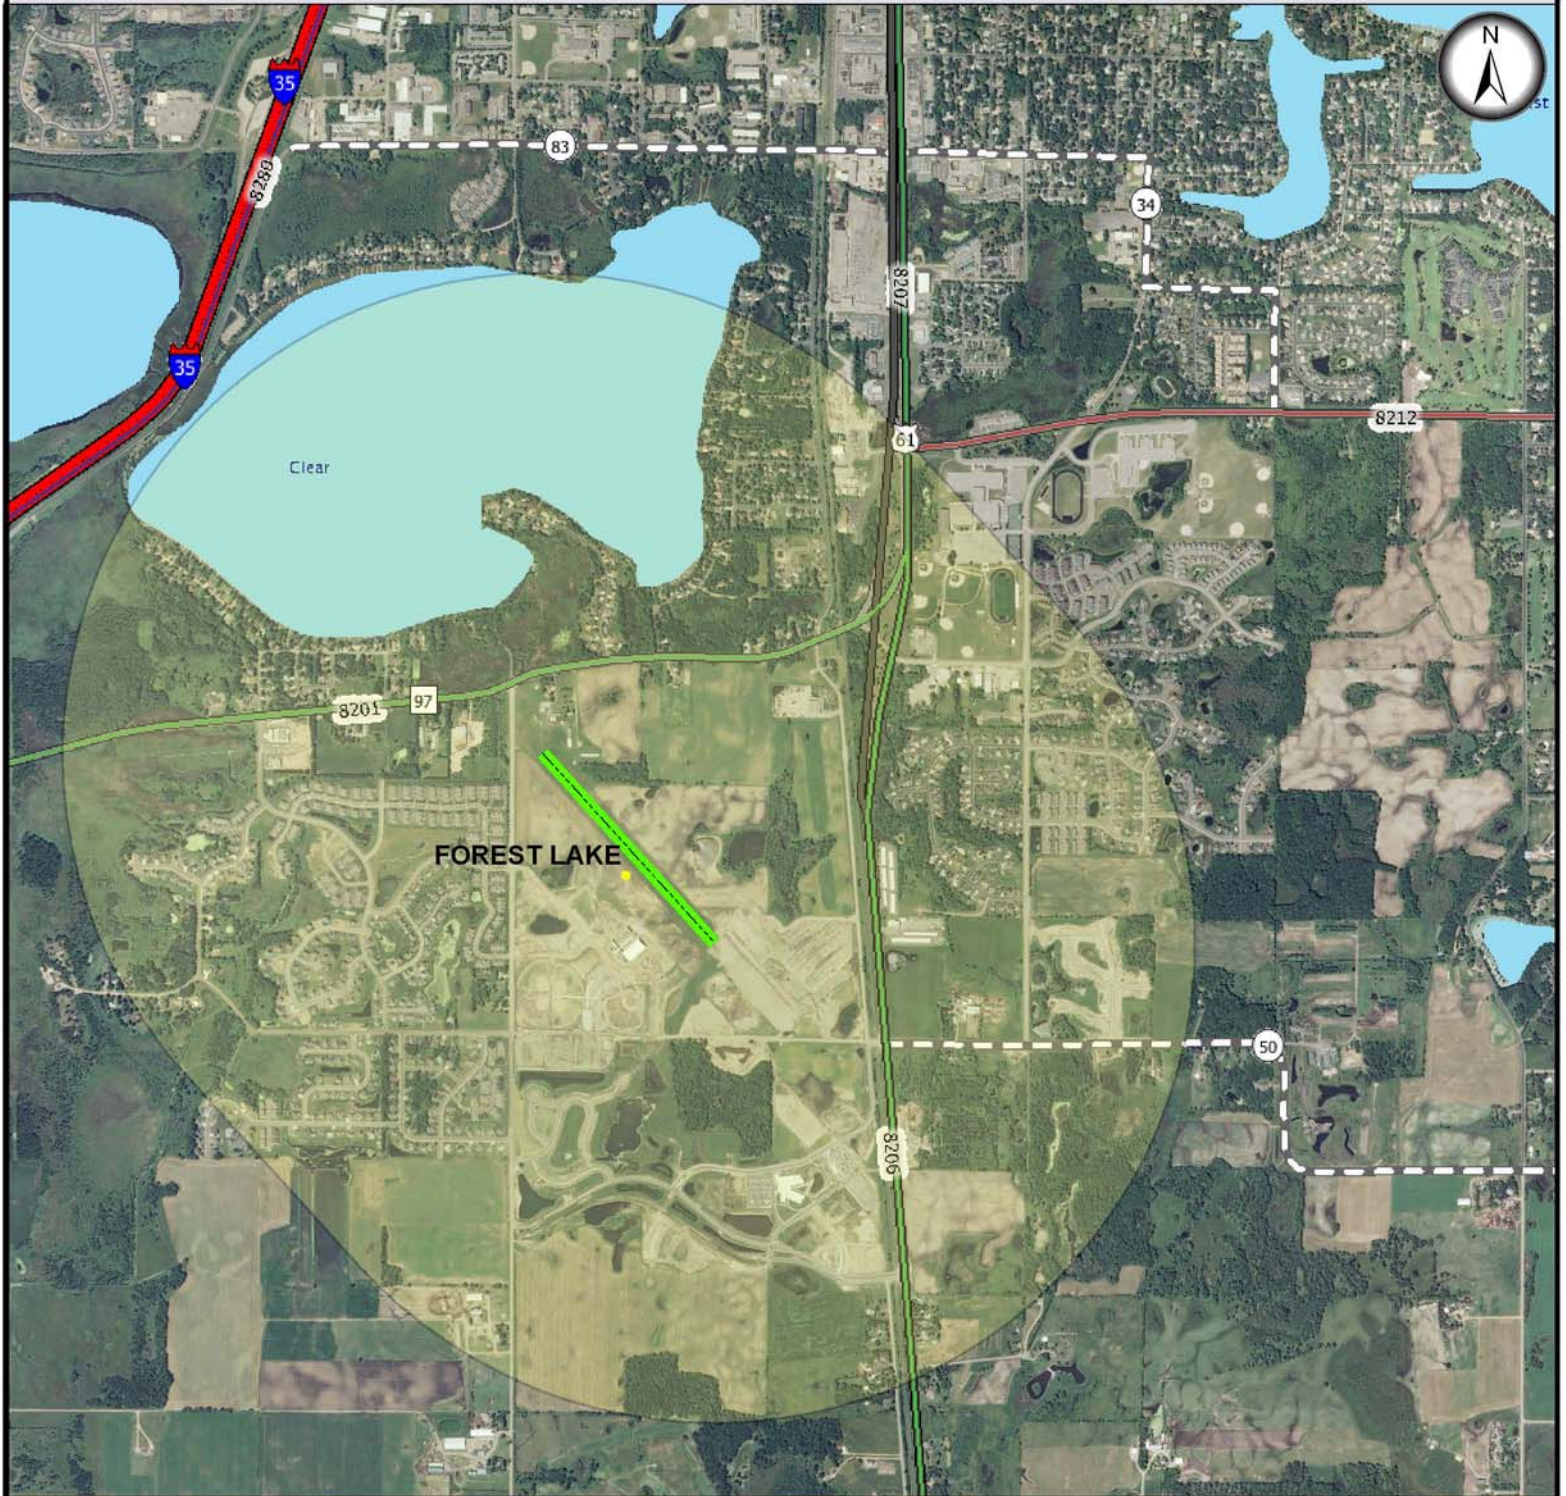

Forest Lake Airport Project Coordination Area

Legend

	Project Coordination Area		MN Highway
	U.S. Interstate		County Highway
	U.S. Highway		Mn/DOT Control Section

Please contact Mn/DOT Aeronautics if a construction project is planned within the project coordination area.